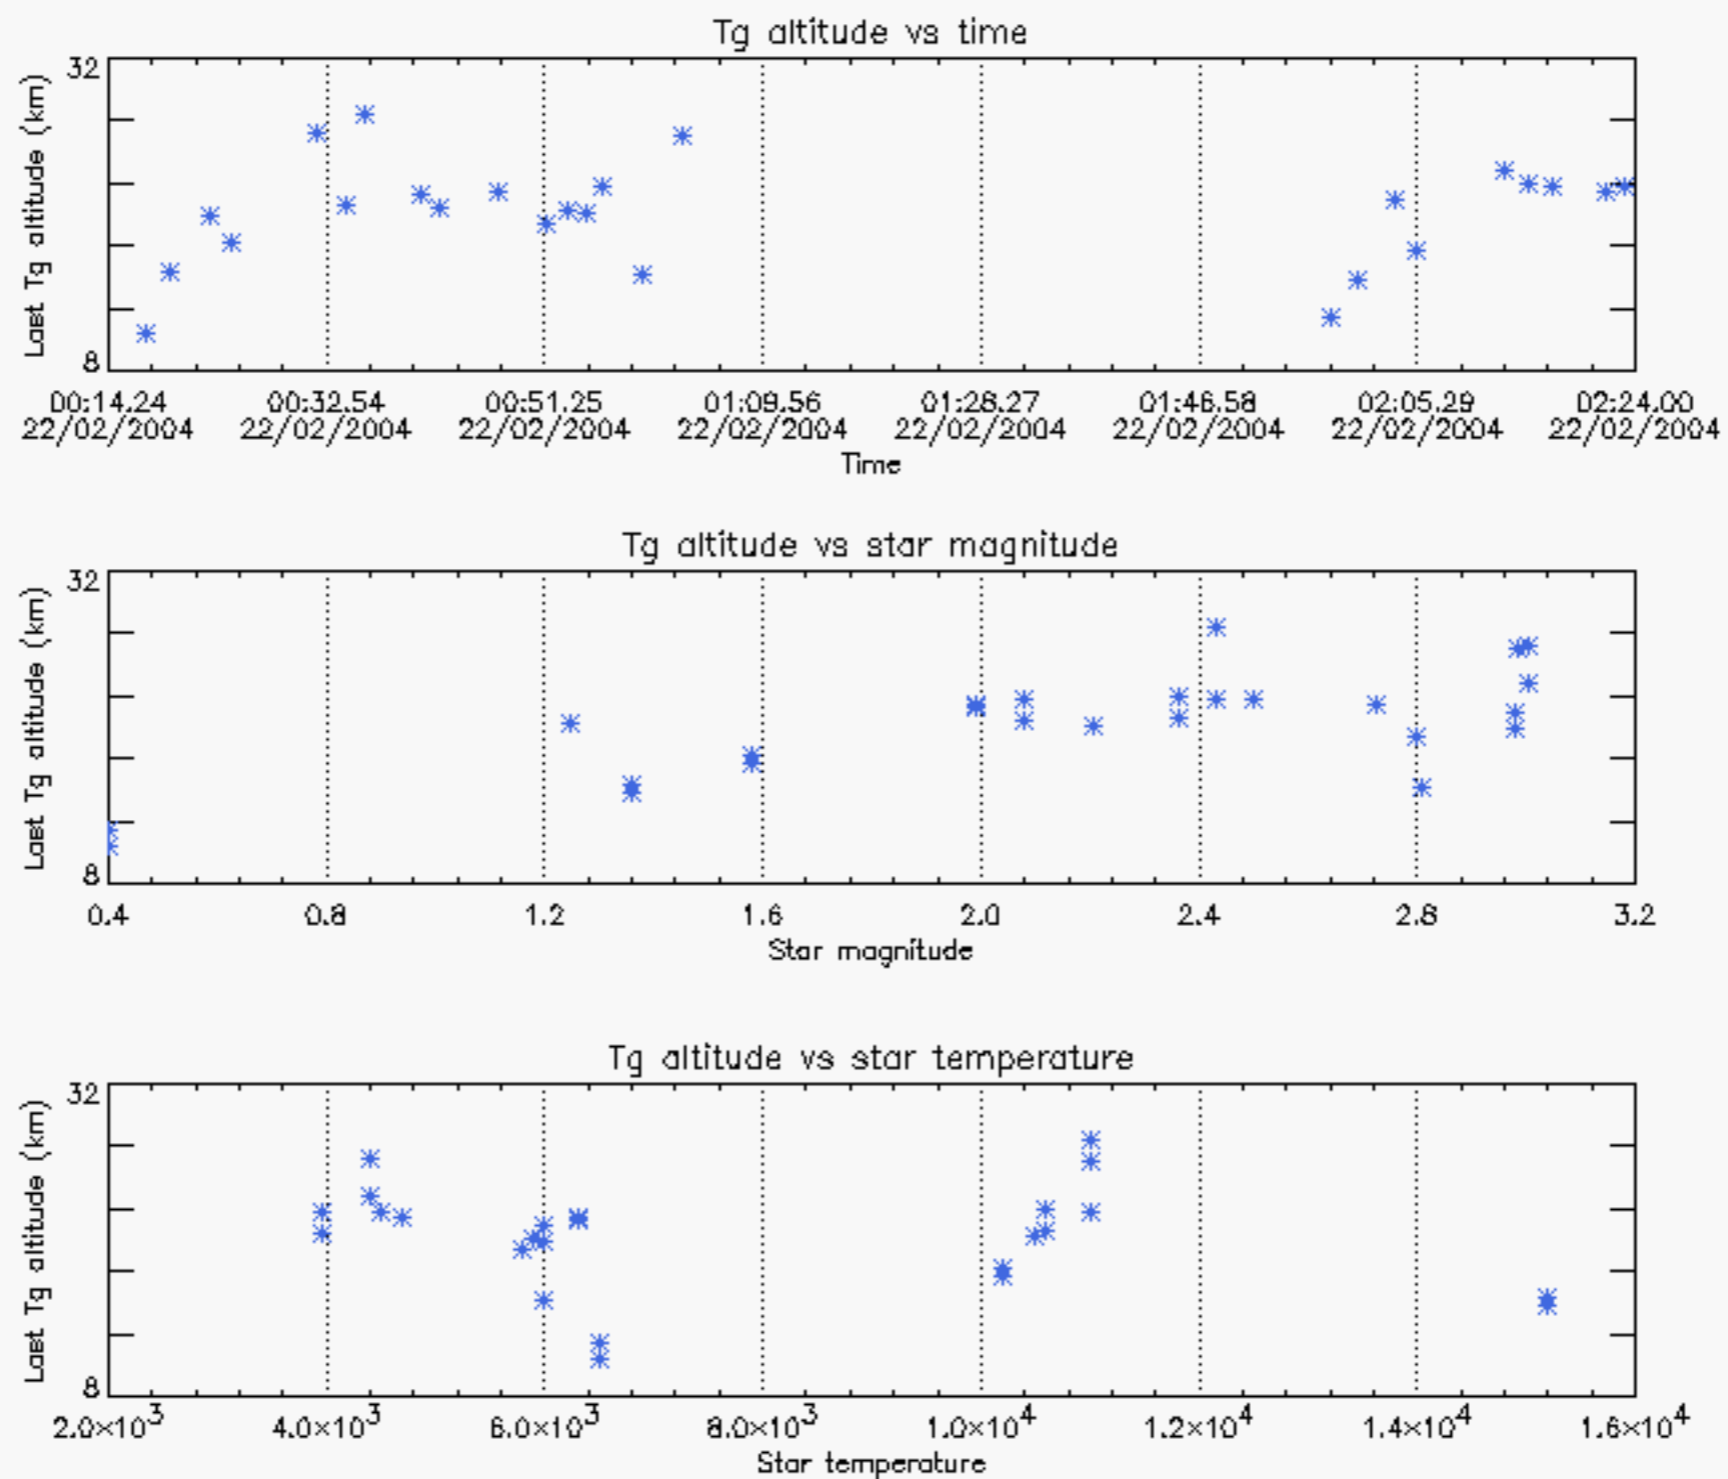

Tangent altitude at which the star is lost