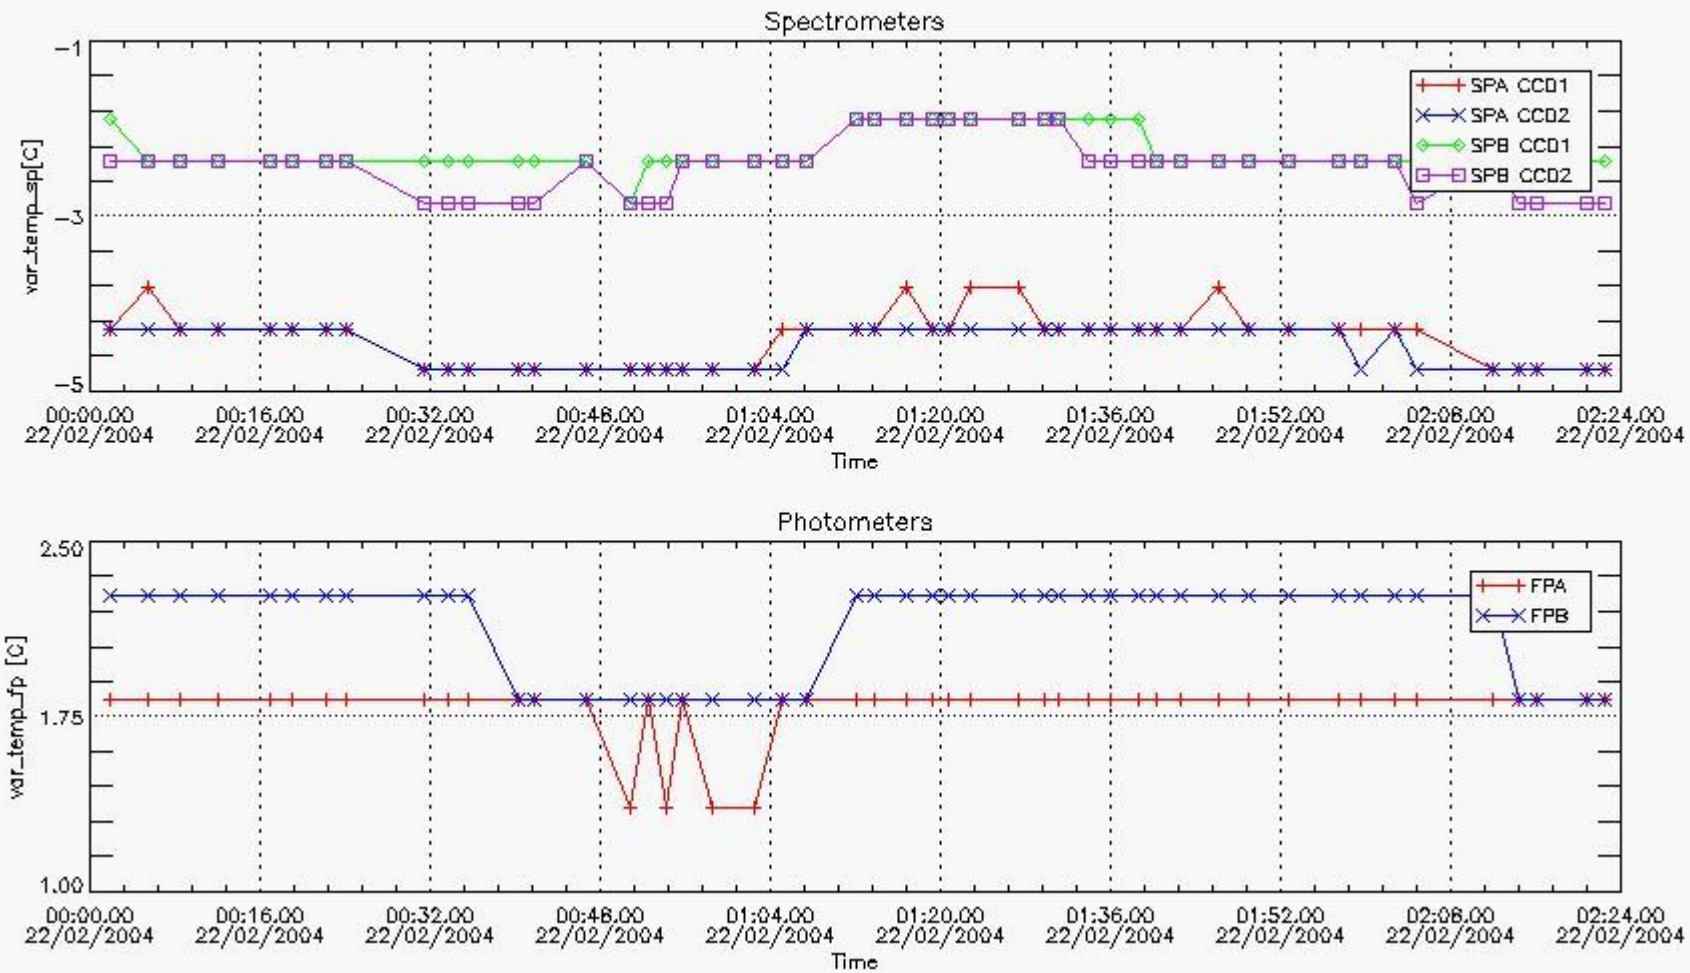

4. Overview of dark signal processing per product

The Dark Charge (DC) is a temperature-dependant signal added to the useful measurements and it is therefore subtracted from them during the processing. There are two phenomena that produce a continuous increase of the DC: the "hot pixels" (a pixel is "hot" when its DC exceeds by a significant amount its value measured on ground at the same temperature) and the "Random Telegraphic Signal" (abrupt change positive or negative of the CCD pixel signal, random in time, affecting only the DC part of the signal and not the photon generated signal).

In this section a list of products that did not use the Dark Sky Area (DSA) observation for the DC computation is given. It is also provided the mean DC plot per product for dark limb products with no error flag set.

4.1 All products used the DSA observation for the DC computation

4.2 Plot of mean dark charges per product: only products in DARK limb conditions without errors are used