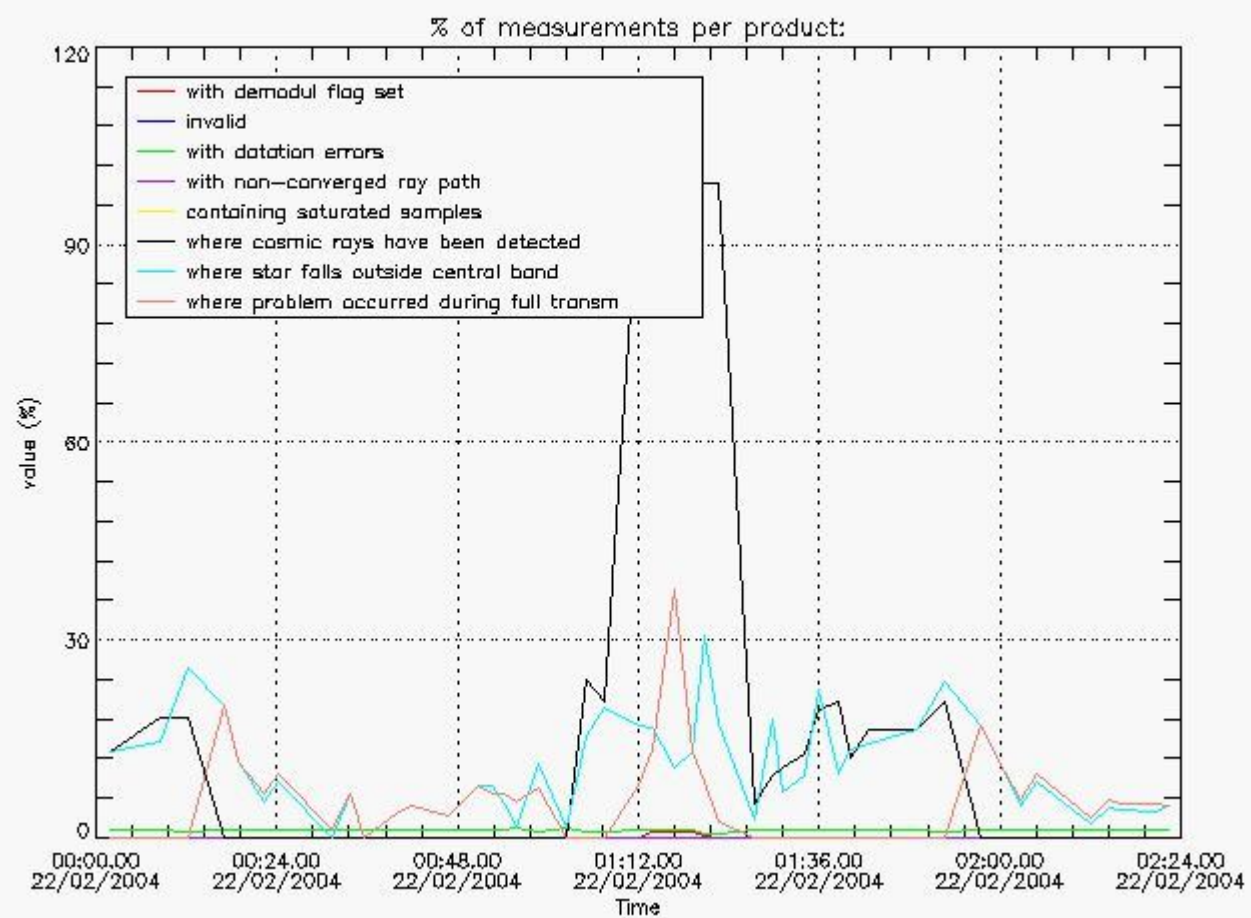

5.2 Plot quality information per product

6. Statistics and plot of tangent altitude of the last measurement (DARK & BRIGHT products without errors)

6.1 Statistics on tangent altitude lost:

Statistics	DARK	BRIGHT
Mean:	13.443	20.111
St. deviation:	4.1374	4.0975
Maximum:	23.382	27.729
Minimum:	4.3715	10.776
Number of data:	21.000	25.000

6.2 Plot for DARK limb products