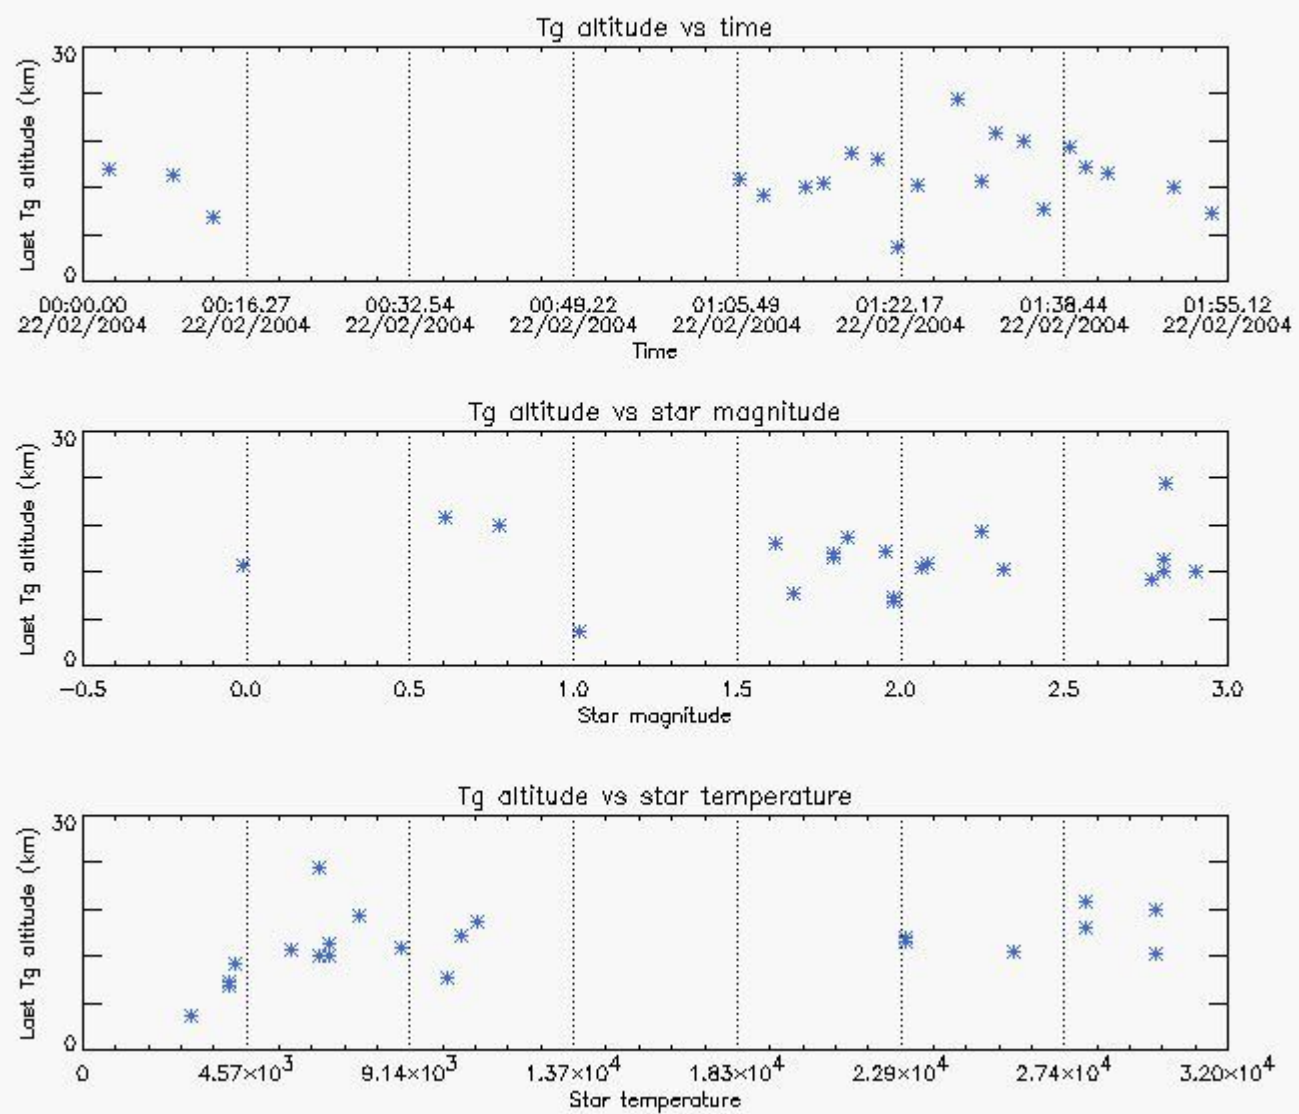

Tangent altitude at which the star is lost

6.3 Plot for BRIGHT limb products