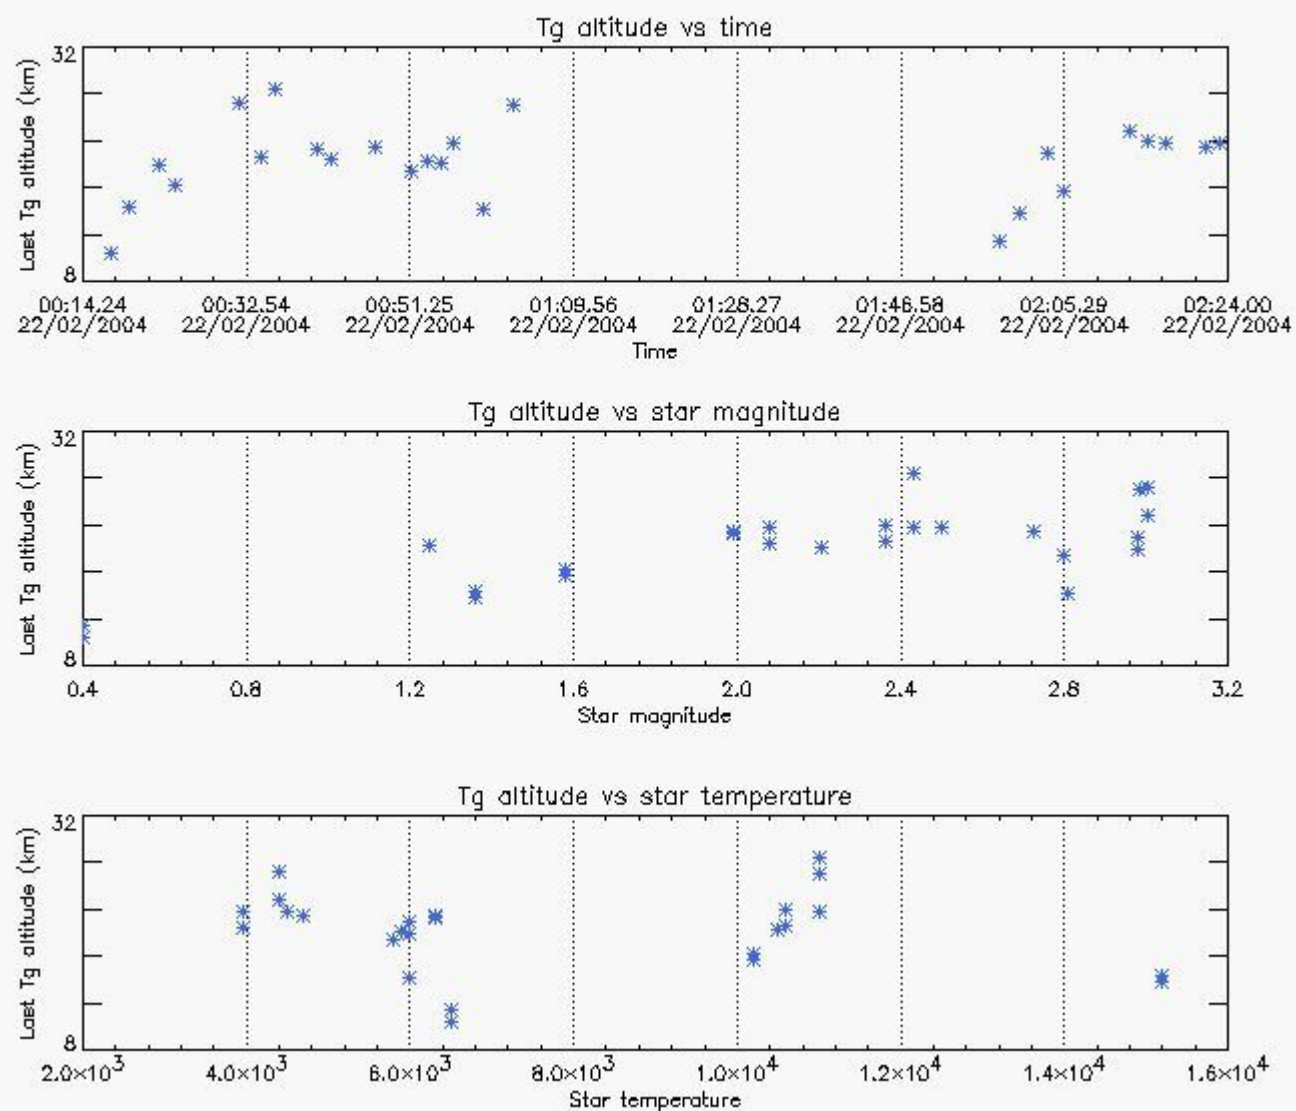

6.2 Plot for DARK limb products

Tangent altitude at which the star is lost

6.3 Plot for BRIGHT limb products

Tangent altitude at which the star is lost

7. Statistics on SATU Noise Equivalent Angle (NEA) for DARK (D) and BRIGHT (B) products above 105 kms