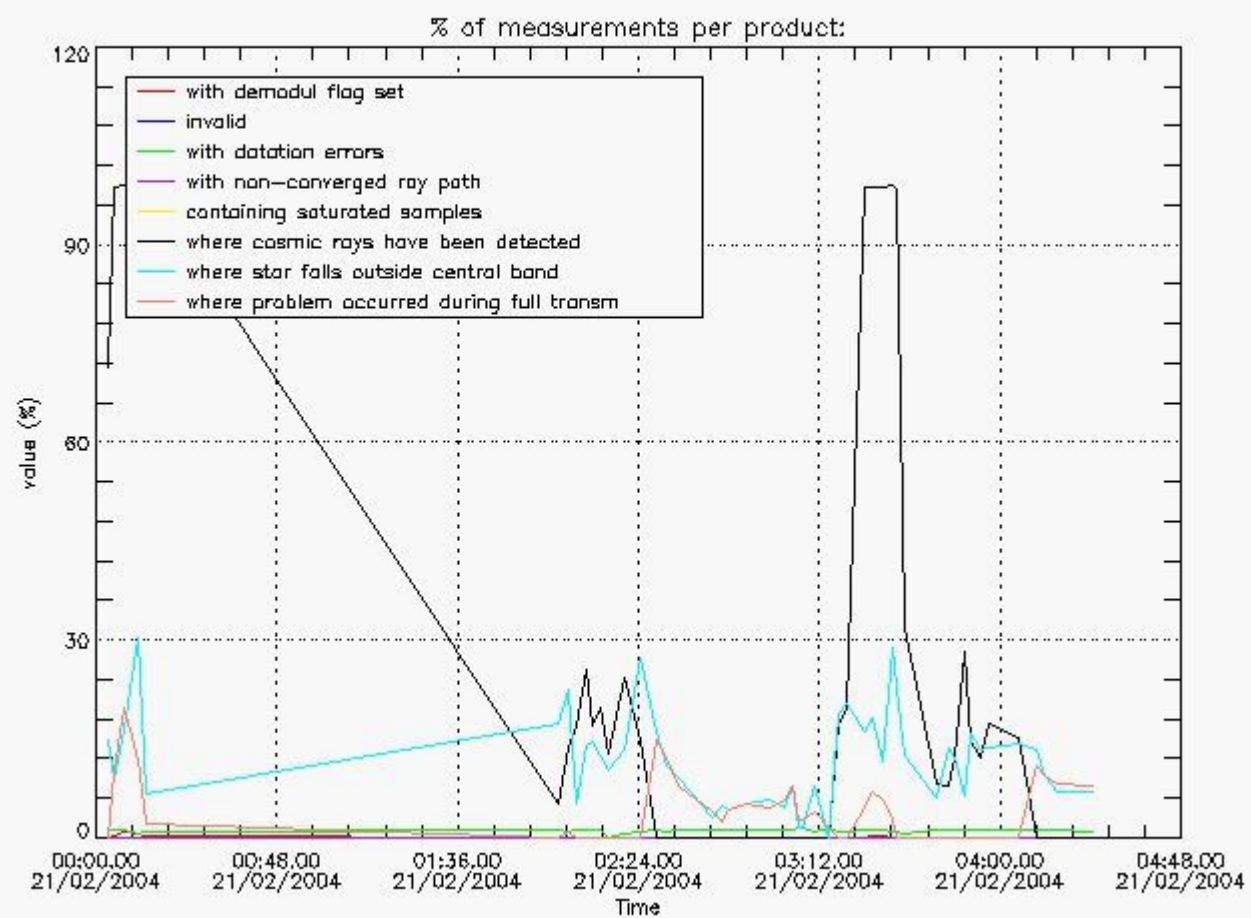

5.2 Plot quality information per product

6. Statistics and plot of tangent altitude of the last measurement (DARK & BRIGHT products without errors)

6.1 Statistics on tangent altitude lost:

Statistics	DARK	BRIGHT
Mean:	13.560	20.283
St. deviation:	3.9857	3.8717
Maximum:	20.202	26.037
Minimum:	4.3866	12.470
Number of data:	30.000	18.000

6.2 Plot for DARK limb products