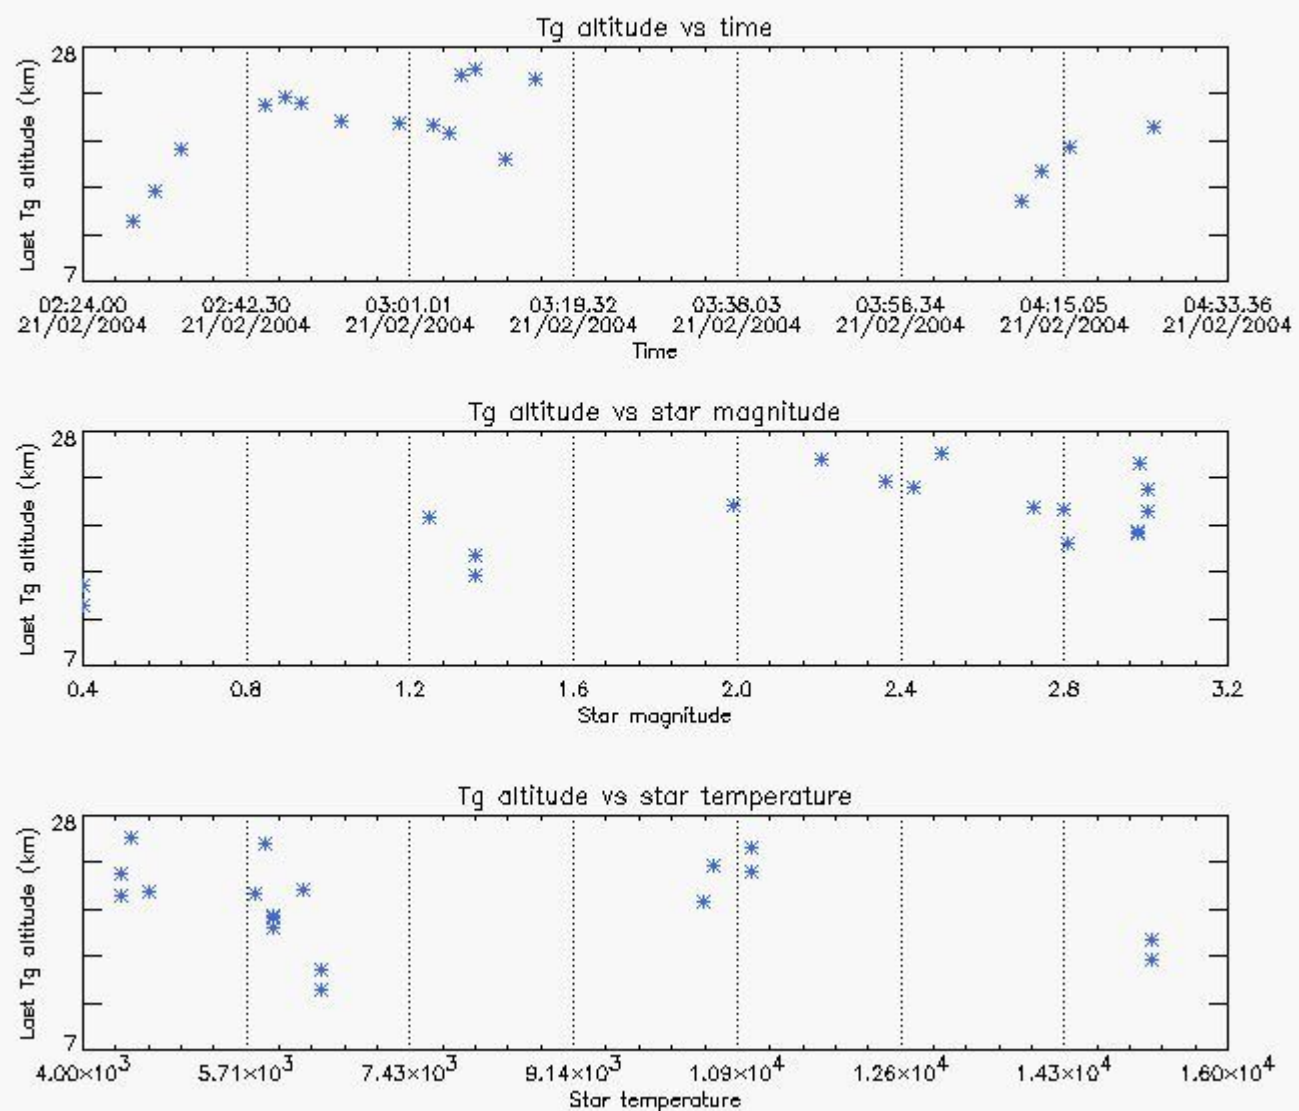

### 6.2 Plot for DARK limb products

Tangent altitude at which the star is lost

6.3 Plot for BRIGHT limb products

### Tangent altitude at which the star is lost