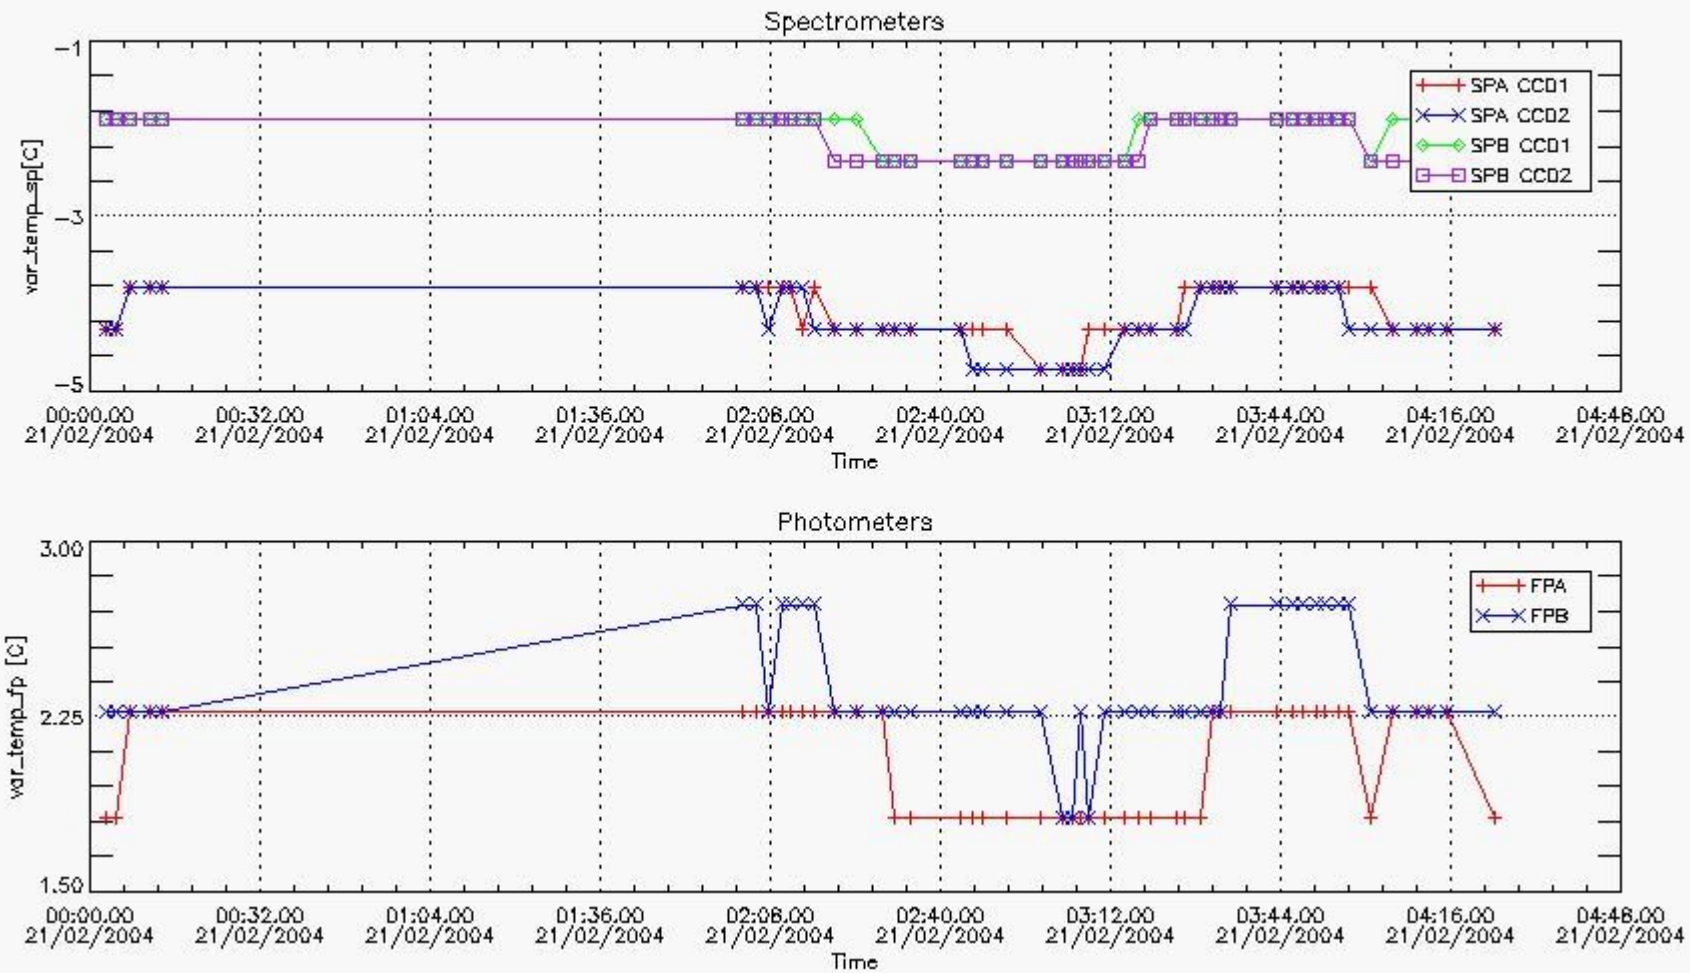

4. Overview of dark signal processing per product

The Dark Charge (DC) is a temperature-dependant signal added to the useful measurements and it is therefore subtracted from them during the processing. There are two phenomena that produce a continuous increase of the DC: the "hot pixels" (a pixel is "hot" when its DC exceeds by a significant amount its value measured on ground at the same temperature) and the "Random Telegraphic Signal" (abrupt change positive or negative of the CCD pixel signal, random in time, affecting only the DC part of the signal and not the photon generated signal).

In this section a list of products that did not use the Dark Sky Area (DSA) observation for the DC computation is given. It is also provided the mean DC plot per product for dark limb products with no error flag set.

4.1 All products used the DSA observation for the DC computation

4.2 Plot of mean dark charges per product: only products in DARK limb conditions without errors are used