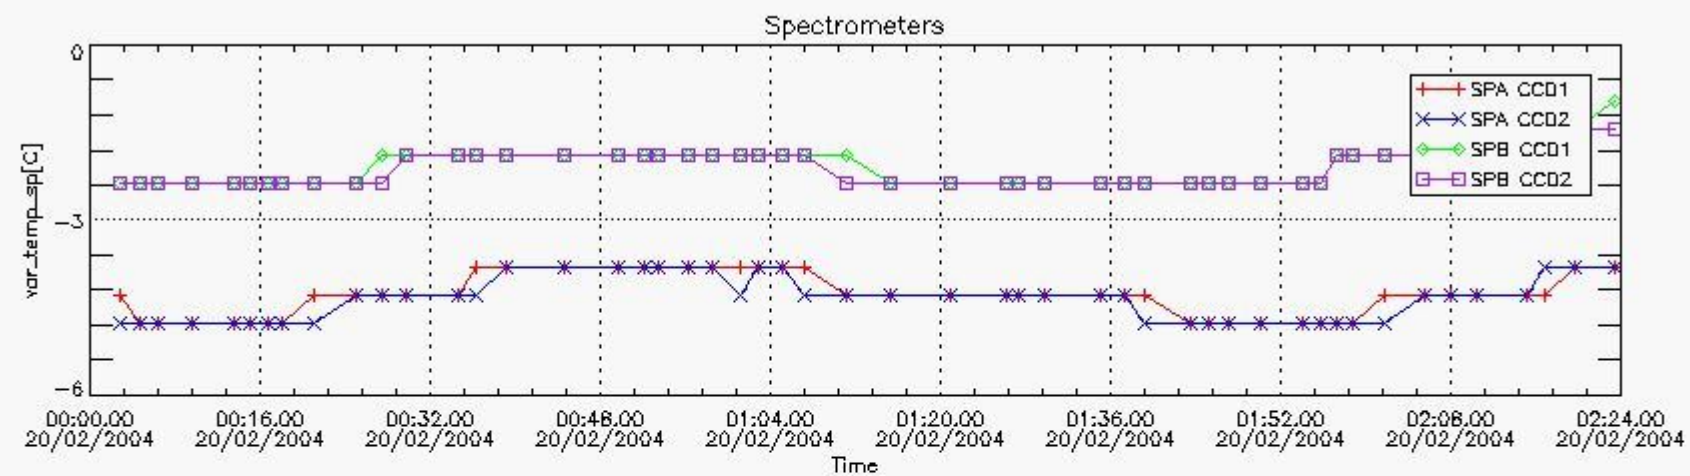

4. Overview of dark signal processing per product

The Dark Charge (DC) is a temperature-dependant signal added to the useful measurements and it is therefore subtracted from them during the processing. There are two phenomena that produce a continuous increase of the DC: the "hot pixels" (a pixel is "hot" when its DC exceeds by a significant amount its value measured on ground at the same temperature) and the "Random Telegraphic Signal" (abrupt change positive or negative of the CCD pixel signal, random in time, affecting only the DC part of the signal and not the photon generated signal).

In this section a list of products that did not use the Dark Sky Area (DSA) observation for the DC computation is given. It is also provided the mean DC plot per product for dark limb products with no error flag set.

4.1 All products used the DSA observation for the DC computation

4.2 Plot of mean dark charges per product: only products in DARK limb conditions without errors are used