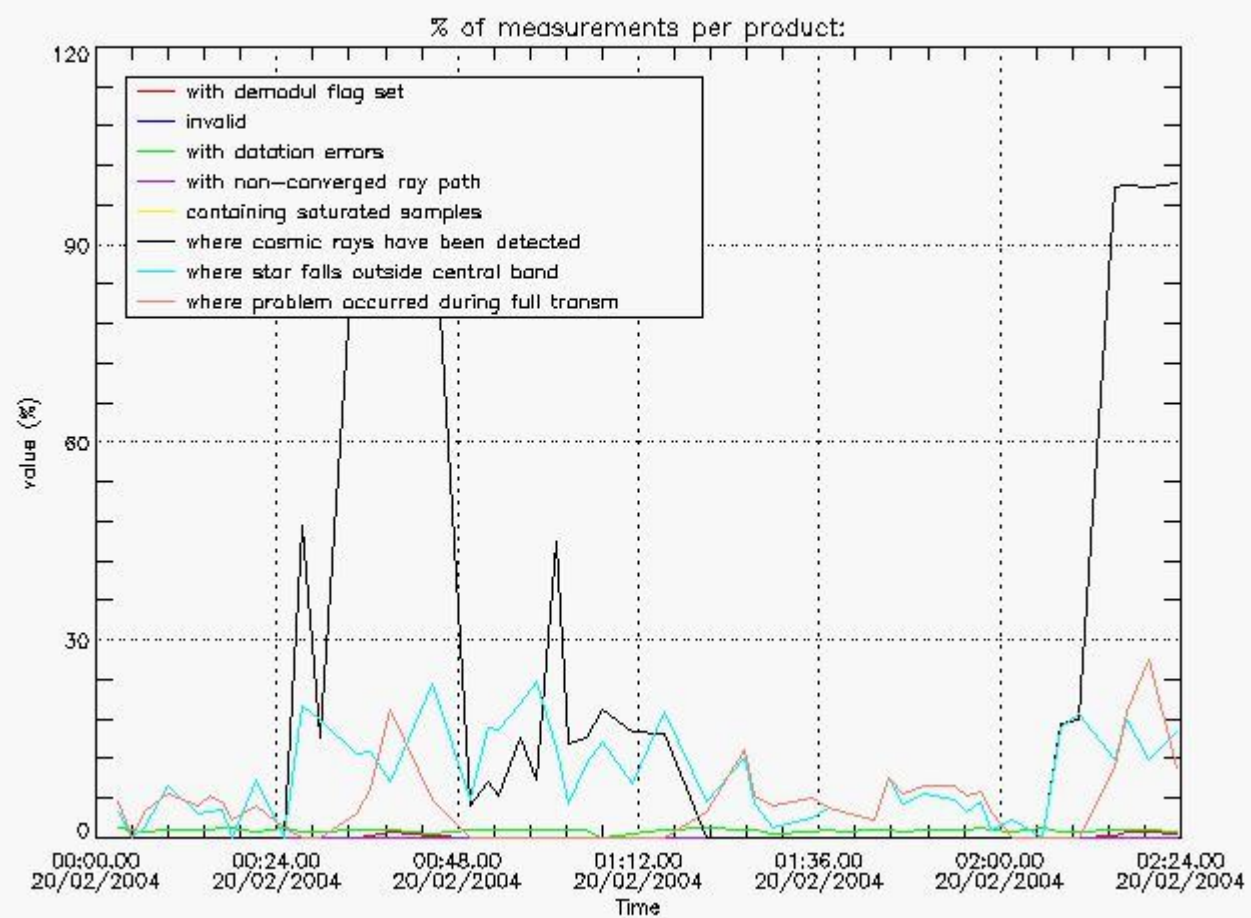

5.2 Plot quality information per product

6. Statistics and plot of tangent altitude of the last measurement (DARK & BRIGHT products without errors)

6.1 Statistics on tangent altitude lost:

Statistics	DARK	BRIGHT
Mean:	13.695	21.965
St. deviation:	3.1398	2.5461
Maximum:	20.051	26.929
Minimum:	9.2254	15.107
Number of data:	23.000	27.000

6.2 Plot for DARK limb products