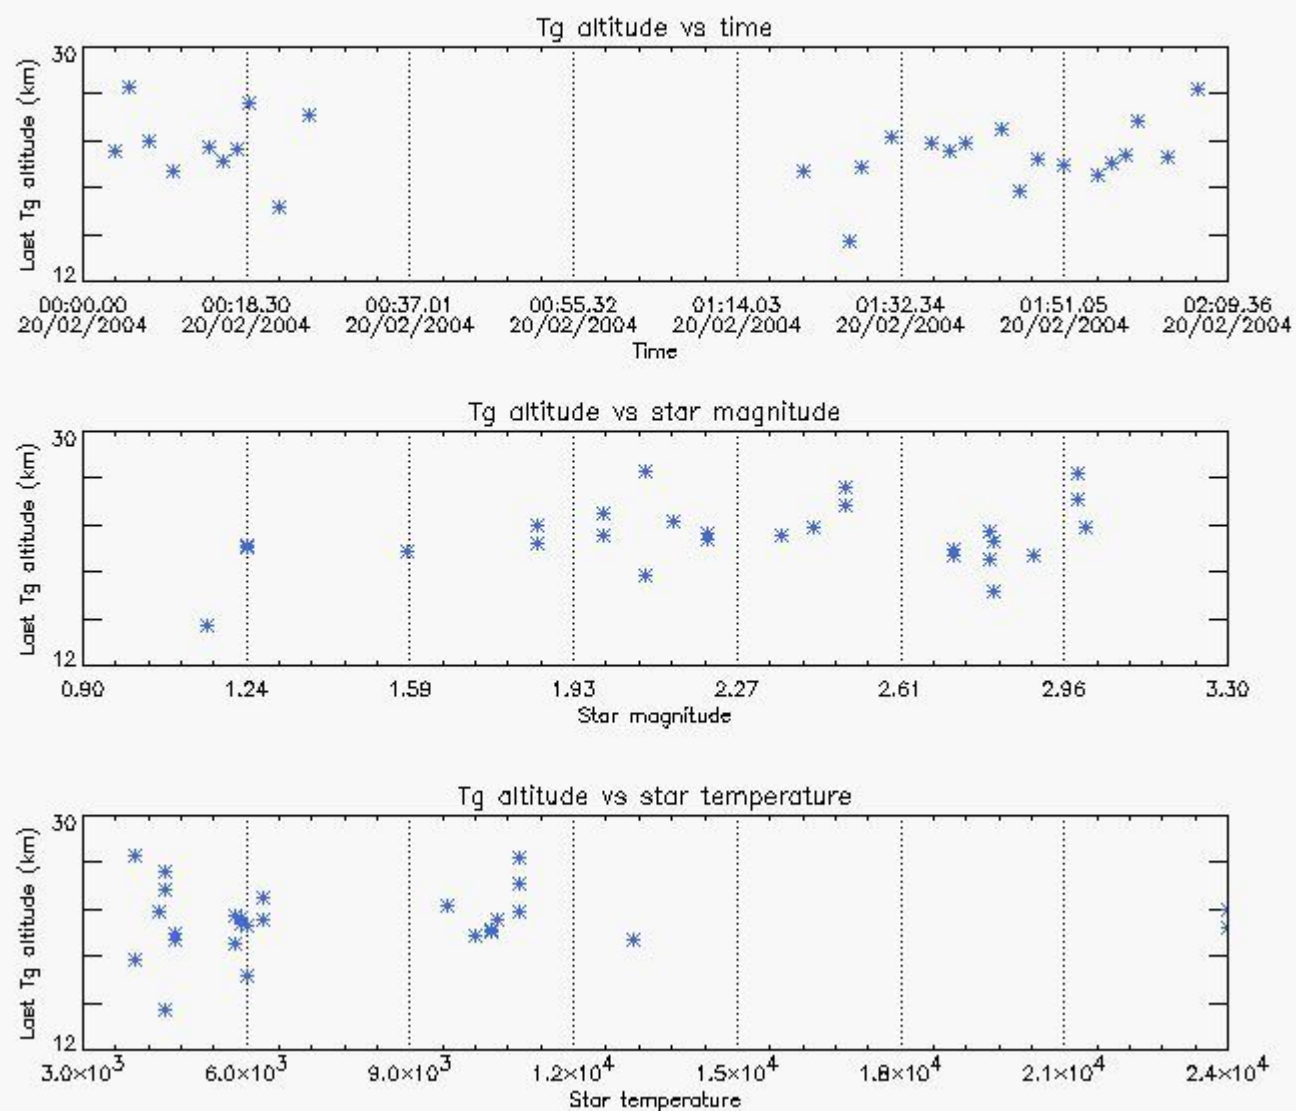

6.2 Plot for DARK limb products

Tangent altitude at which the star is lost

6.3 Plot for BRIGHT limb products

Tangent altitude at which the star is lost

7. Statistics on SATU Noise Equivalent Angle (NEA) for DARK (D) and BRIGHT (B) products above 105 kms