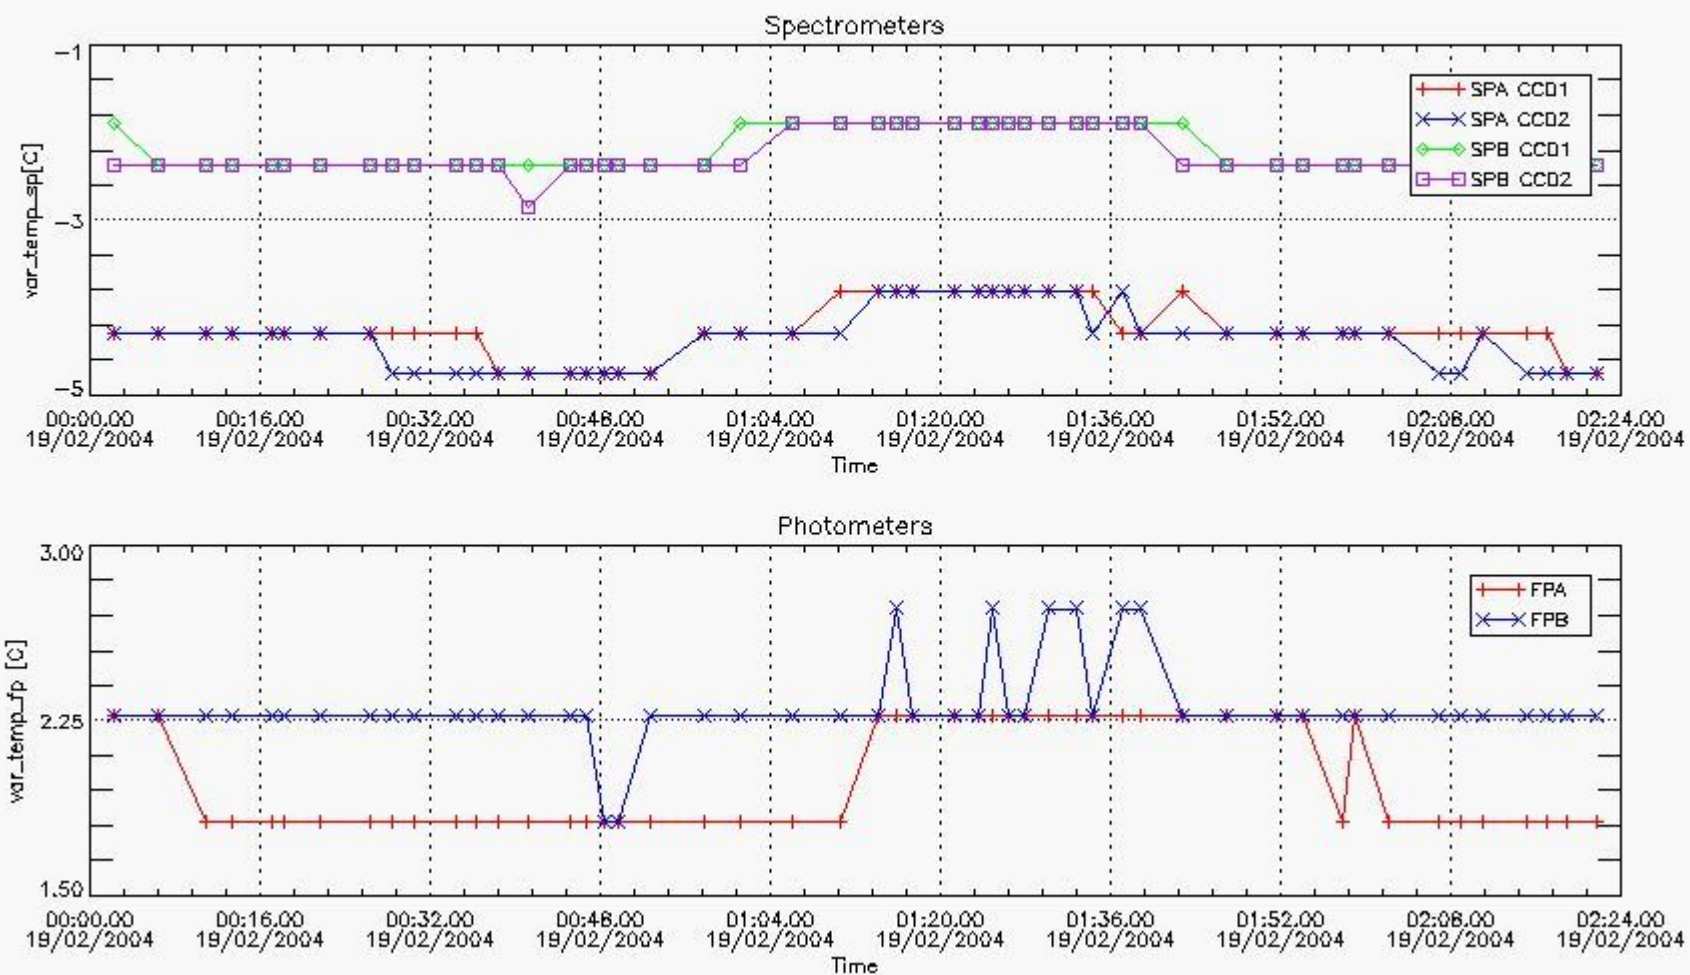

4. Overview of dark signal processing per product

The Dark Charge (DC) is a temperature-dependant signal added to the useful measurements and it is therefore subtracted from them during the processing. There are two phenomena that produce a continuous increase of the DC: the "hot pixels" (a pixel is "hot" when its DC exceeds by a significant amount its value measured on ground at the same temperature) and the "Random Telegraphic Signal" (abrupt change positive or negative of the CCD pixel signal, random in time, affecting only the DC part of the signal and not the photon generated signal).

In this section a list of products that did not use the Dark Sky Area (DSA) observation for the DC computation is given. It is also provided the mean DC plot per product for dark limb products with no error flag set.

4.1 All products used the DSA observation for the DC computation

4.2 Plot of mean dark charges per product: only products in DARK limb conditions without errors are used