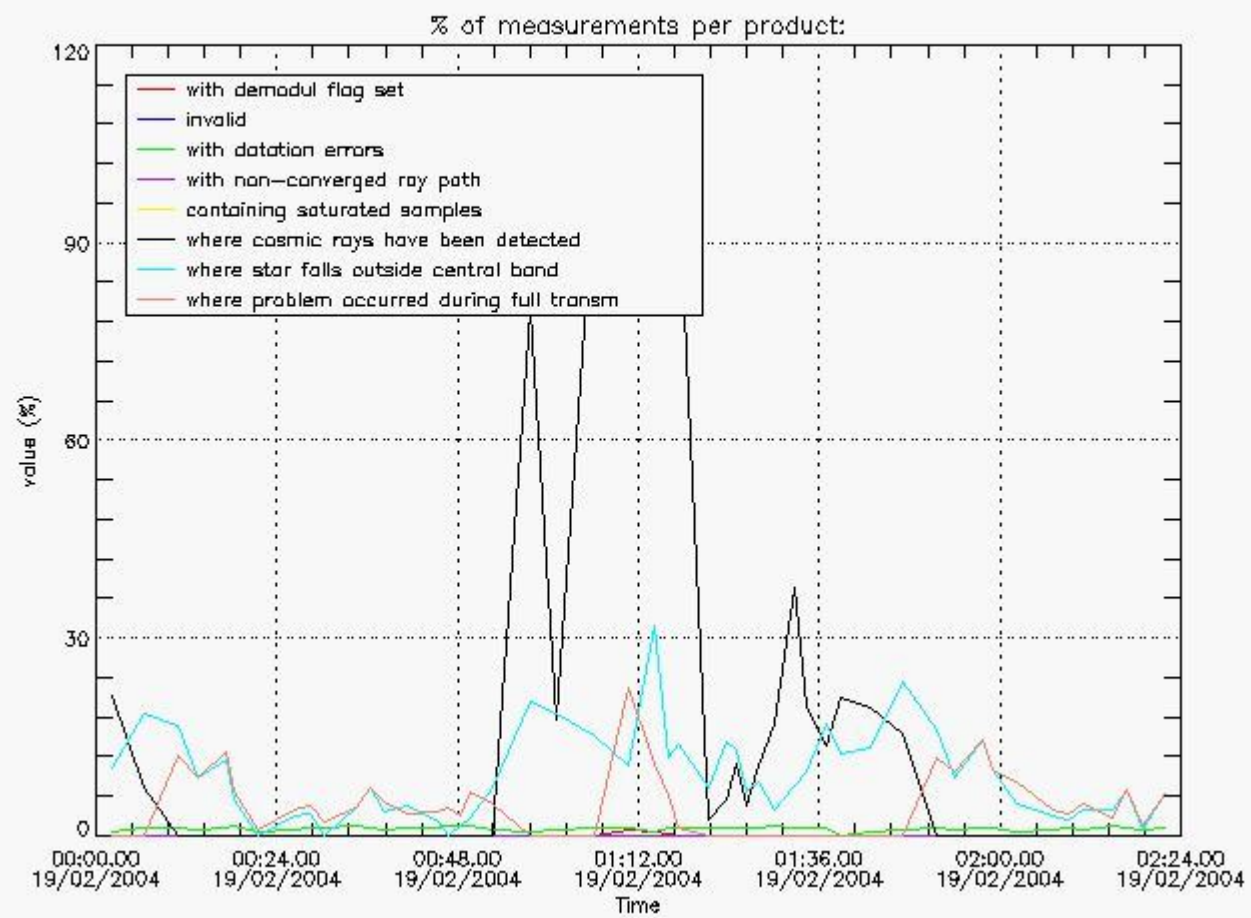

5.2 Plot quality information per product

6. Statistics and plot of tangent altitude of the last measurement (DARK & BRIGHT products without errors)

6.1 Statistics on tangent altitude lost:

Statistics	DARK	BRIGHT
Mean:	14.710	20.619
St. deviation:	4.1252	3.8936
Maximum:	20.358	26.794
Minimum:	3.9149	11.359
Number of data:	21.000	29.000

6.2 Plot for DARK limb products