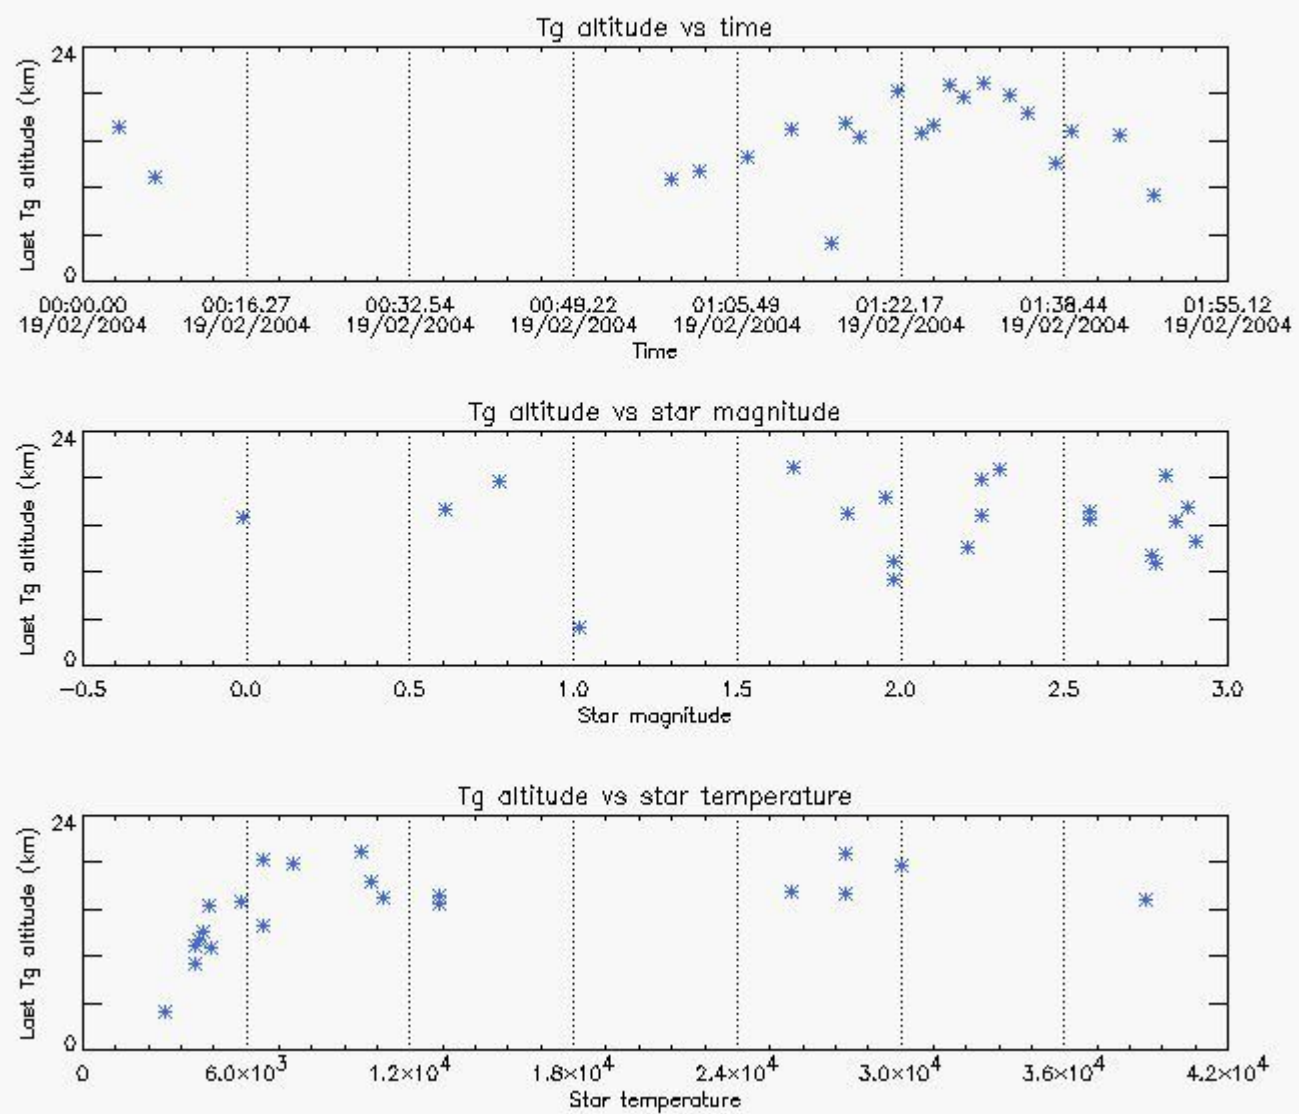

Tangent altitude at which the star is lost

6.3 Plot for BRIGHT limb products