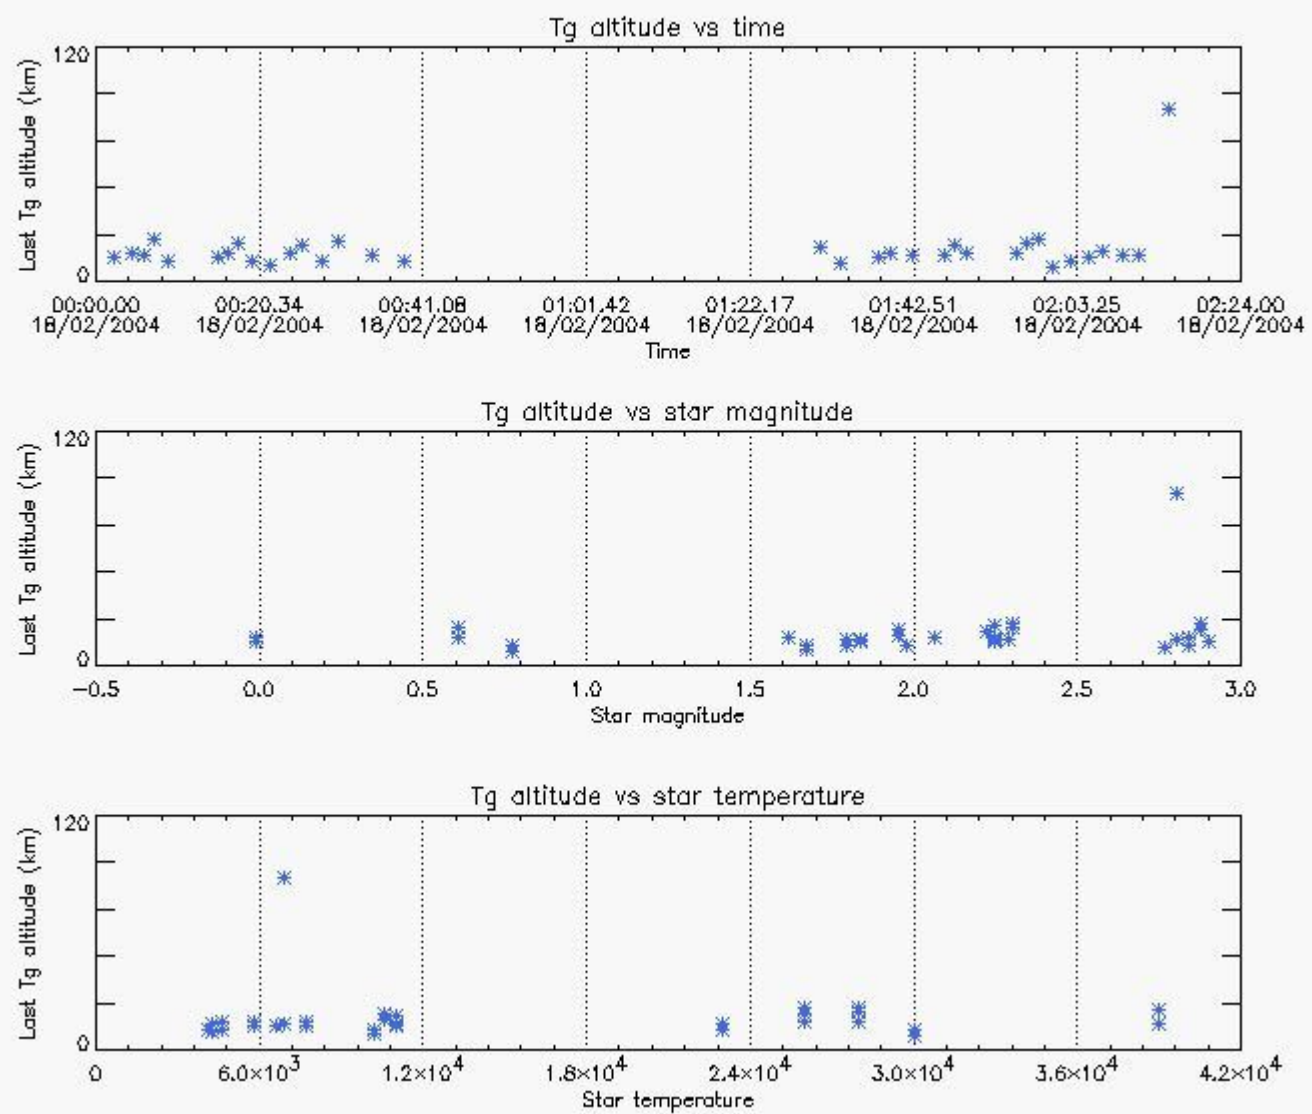

Tangent altitude at which the star is lost

6.3 Plot for BRIGHT limb products