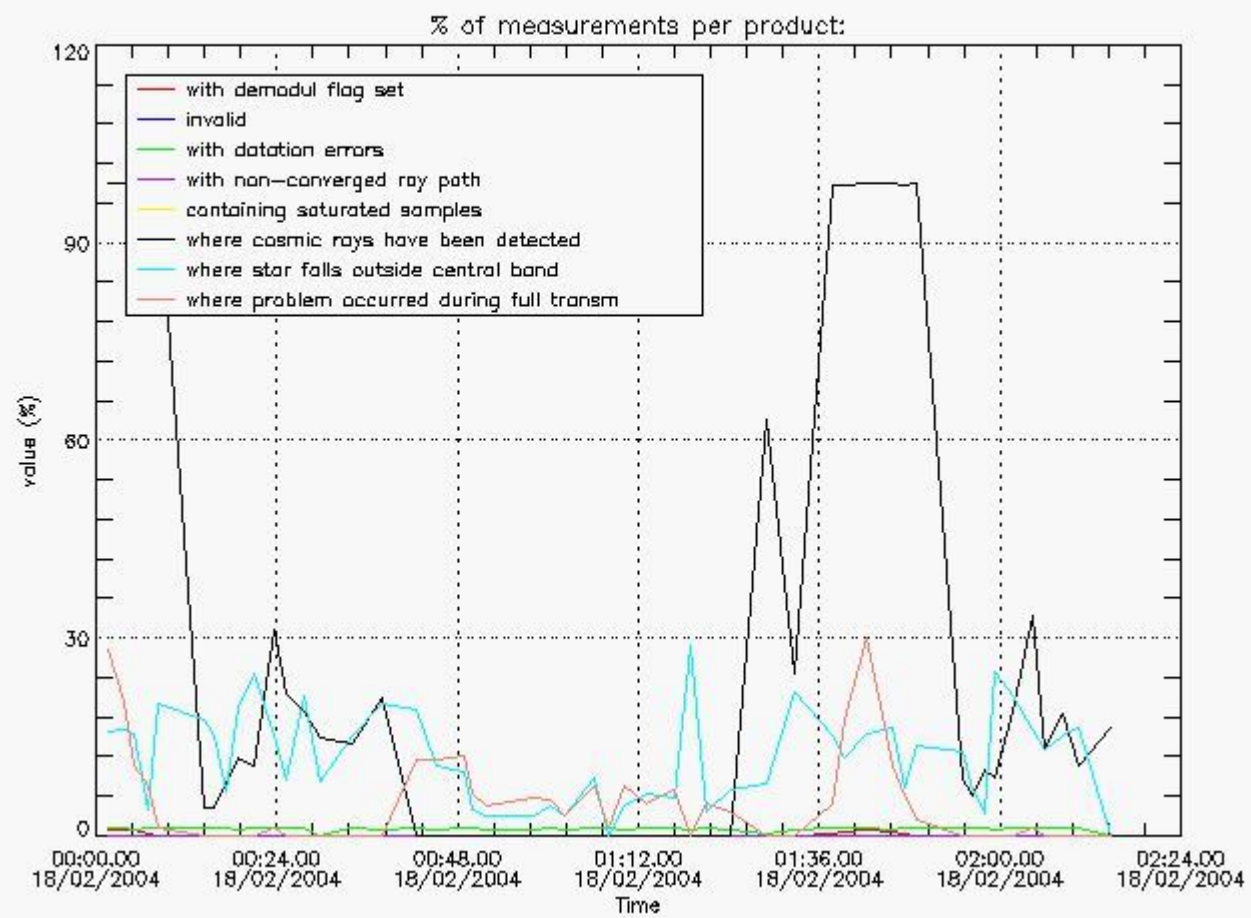

5.2 Plot quality information per product

6. Statistics and plot of tangent altitude of the last measurement (DARK & BRIGHT products without errors)

6.1 Statistics on tangent altitude lost:

Statistics	DARK	BRIGHT
Mean:	16.292	19.442
St. deviation:	13.139	5.0465
Maximum:	87.793	26.820
Minimum:	7.3095	6.5616
Number of data:	34.000	16.000

6.2 Plot for DARK limb products