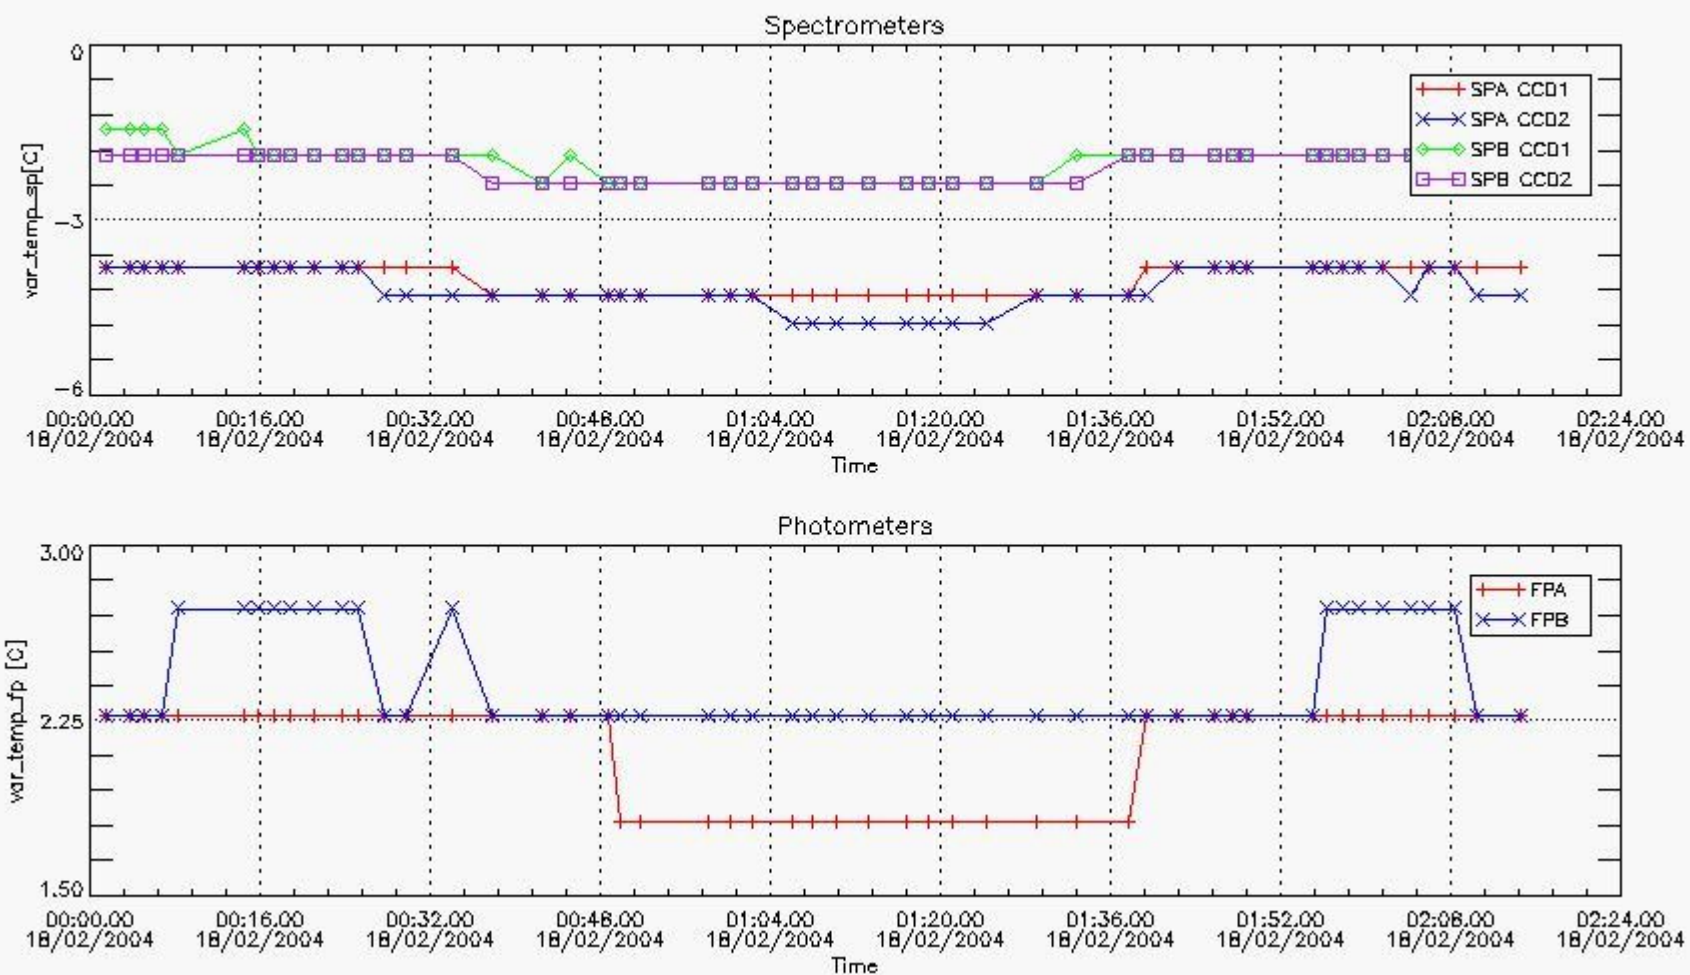

4. Overview of dark signal processing per product

The Dark Charge (DC) is a temperature-dependant signal added to the useful measurements and it is therefore subtracted from them during the processing. There are two phenomena that produce a continuous increase of the DC: the "hot pixels" (a pixel is "hot" when its DC exceeds by a significant amount its value measured on ground at the same temperature) and the "Random Telegraphic Signal" (abrupt change positive or negative of the CCD pixel signal, random in time, affecting only the DC part of the signal and not the photon generated signal).

In this section a list of products that did not use the Dark Sky Area (DSA) observation for the DC computation is given. It is also provided the mean DC plot per product for dark limb products with no error flag set.

4.1 All products used the DSA observation for the DC computation

4.2 Plot of mean dark charges per product: only products in DARK limb conditions without errors are used