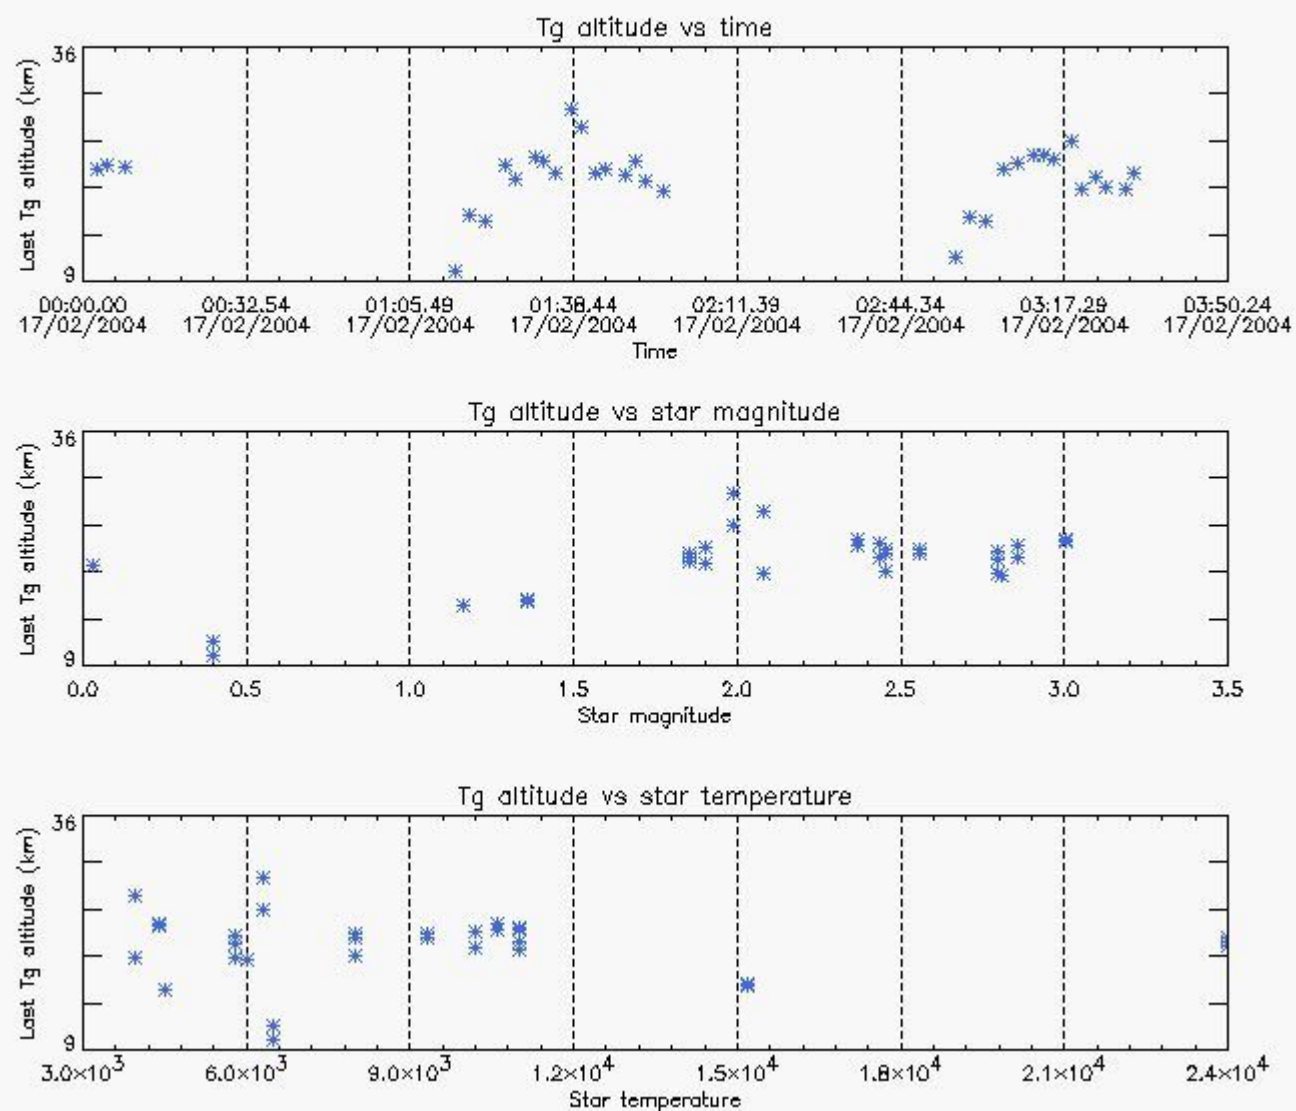

6.2 Plot for DARK limb products

Tangent altitude at which the star is lost

6.3 Plot for BRIGHT limb products

Tangent altitude at which the star is lost

7. Statistics on SATU Noise Equivalent Angle (NEA) for DARK (D) and BRIGHT (B) products above 105 kms