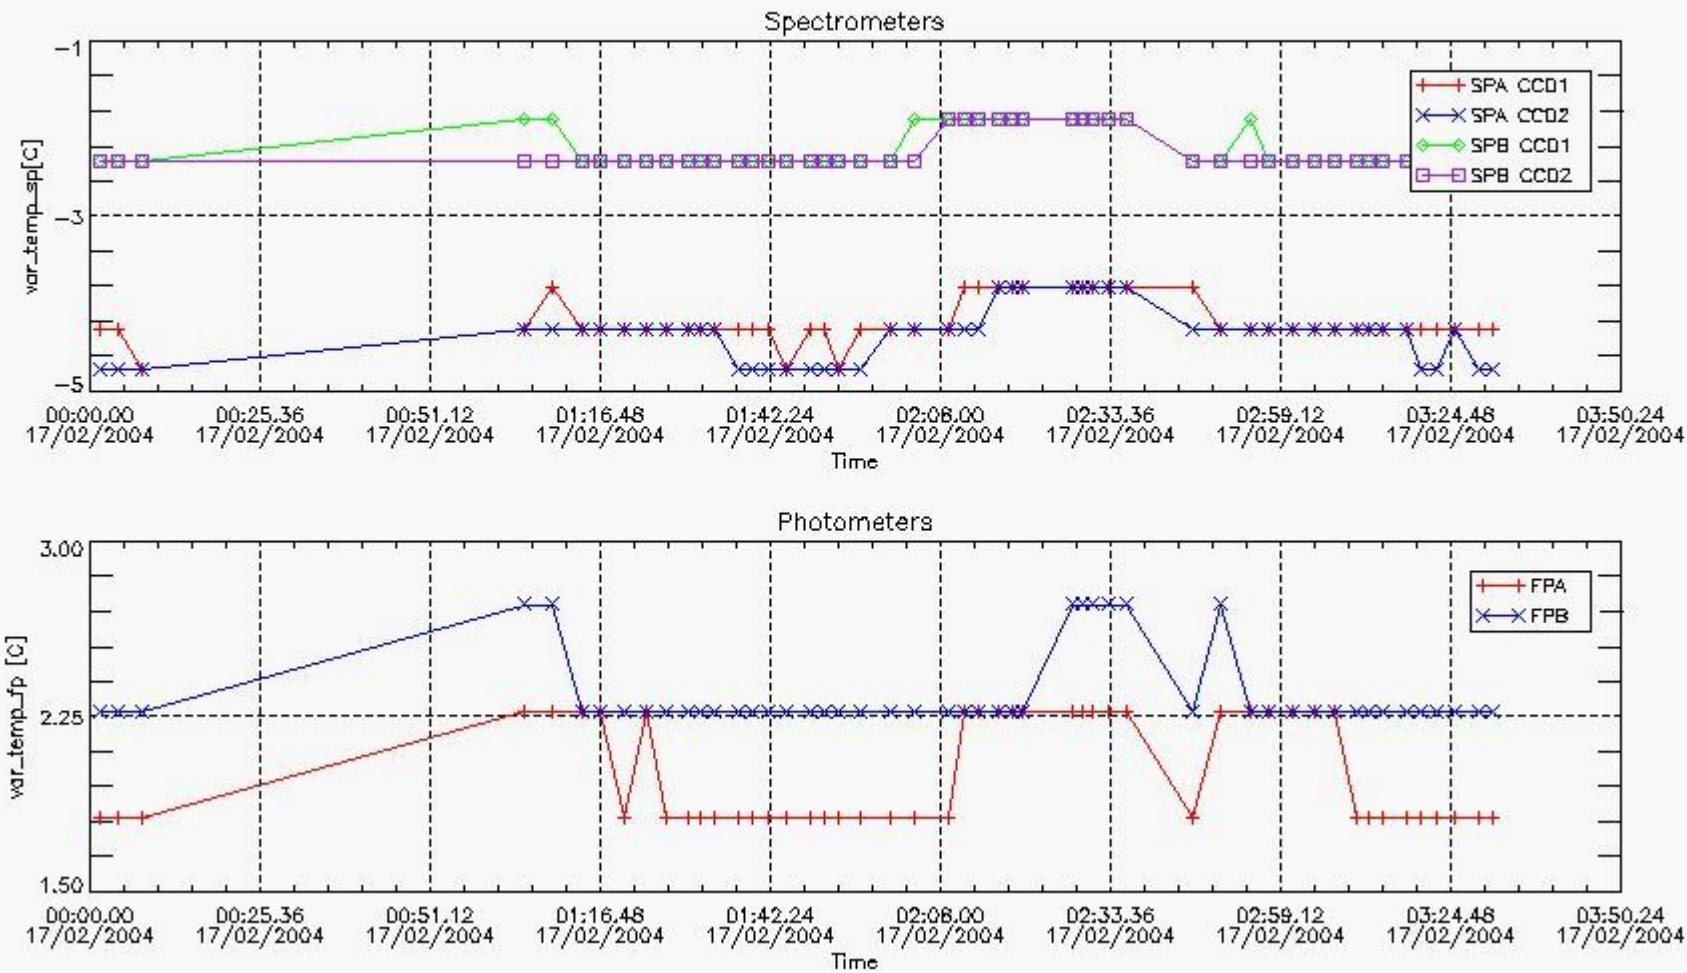

4. Overview of dark signal processing per product

The Dark Charge (DC) is a temperature-dependant signal added to the useful measurements and it is therefore subtracted from them during the processing. There are two phenomena that produce a continuous increase of the DC: the "hot pixels" (a pixel is "hot" when its DC exceeds by a significant amount its value measured on ground at the same temperature) and the "Random Telegraphic Signal" (abrupt change positive or negative of the CCD pixel signal, random in time, affecting only the DC part of the signal and not the photon generated signal).

In this section a list of products that did not use the Dark Sky Area (DSA) observation for the DC computation is given. It is also provided the mean DC plot per product for dark limb products with no error flag set.

4.1 These products did not use the DSA observation for DC computation:

Product name	DC information
GOM_TRA_1PNPDE20040217_024554_000000982024_00204_10278_0000.N1	DC map with no T dep. (12)
GOM_TRA_1PNPDE20040217_025009_000000552024_00204_10278_0001.N1	DC map used (0)
GOM_TRA_1PNPDE20040217_025442_000000462024_00204_10278_0002.N1	DC map used (0)
GOM_TRA_1PNPDE20040217_025728_000000522024_00204_10278_0003.N1	DC map used (0)
GOM_TRA_1PNPDE20040217_030058_000000412024_00204_10278_0004.N1	DC map used (0)
GOM_TRA_1PNPDE20040217_030419_000000722024_00204_10278_0005.N1	DC map used (0)
GOM_TRA_1PNPDE20040217_030712_000000382024_00204_10278_0006.N1	DC map used (0)
GOM_TRA_1PNPDE20040217_031035_000000522024_00204_10278_0007.N1	DC map used (0)
GOM_TRA_1PNPDE20040217_031233_000000462024_00204_10278_0008.N1	DC map used (0)
GOM_TRA_1PNPDE20040217_031440_000000512024_00204_10278_0009.N1	DC map used (0)
GOM_TRA_1PNPDE20040217_031819_000000372024_00204_10278_0010.N1	DC map used (0)
GOM_TRA_1PNPDE20040217_032019_000000432024_00204_10278_0011.N1	DC map used (0)
GOM_TRA_1PNPDE20040217_032242_000000682024_00204_10278_0012.N1	DC map used (0)
GOM_TRA_1PNPDE20040217_032518_000000412024_00204_10278_0013.N1	DC map used (0)