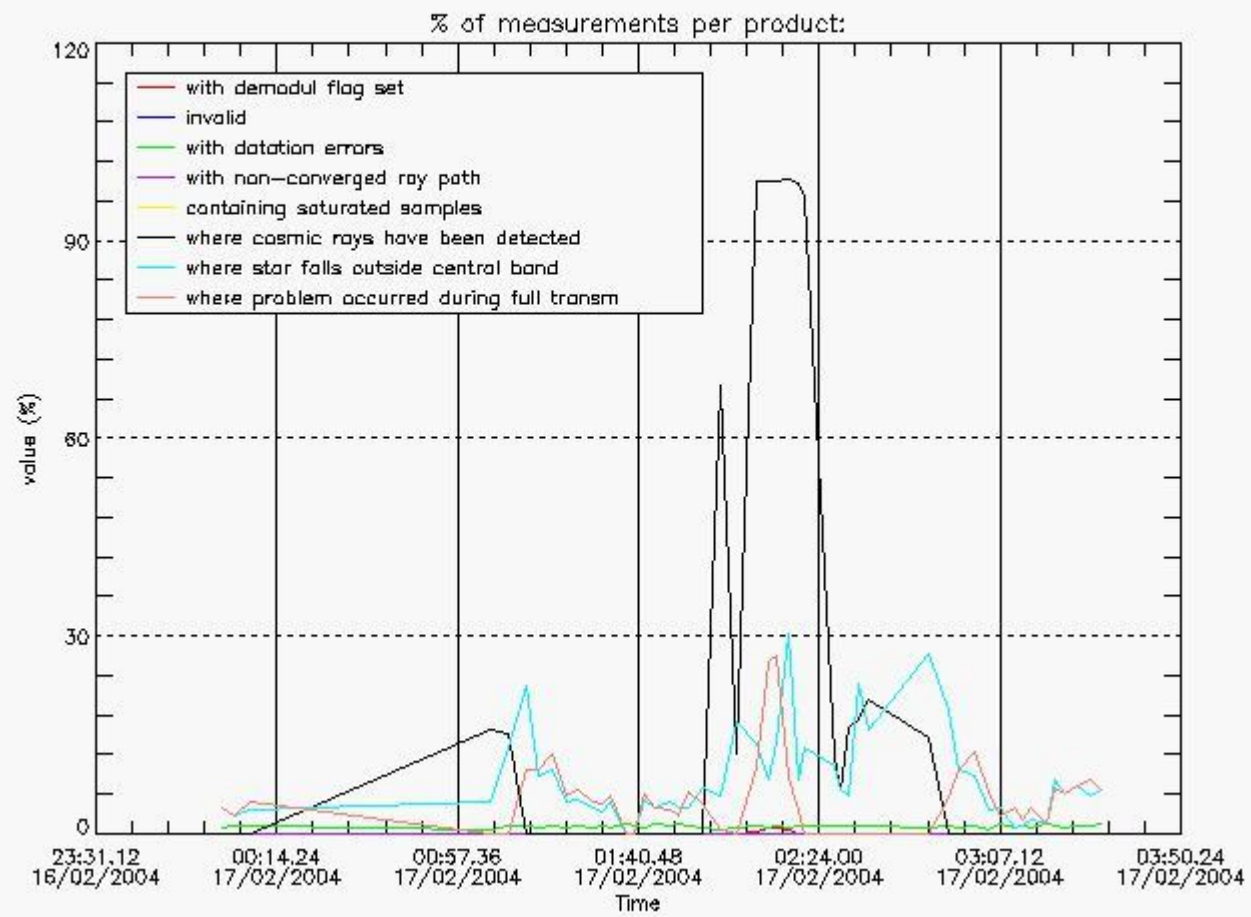

Reference spectrum computed from DB:	0.00000 %
Reference spectrum with small number of measurements:	0.00000 %
SATU data not used:	0.00000 %

5.2 Plot quality information per product

6. Statistics and plot of tangent altitude of the last measurement (DARK & BRIGHT products without errors)

6.1 Statistics on tangent altitude lost:

Statistics	DARK	BRIGHT
Mean:	14.541	20.868
St. deviation:	4.7298	3.7711
Maximum:	20.147	28.888
Minimum:	4.1415	10.095
Number of data:	16.000	33.000

6.2 Plot for DARK limb products