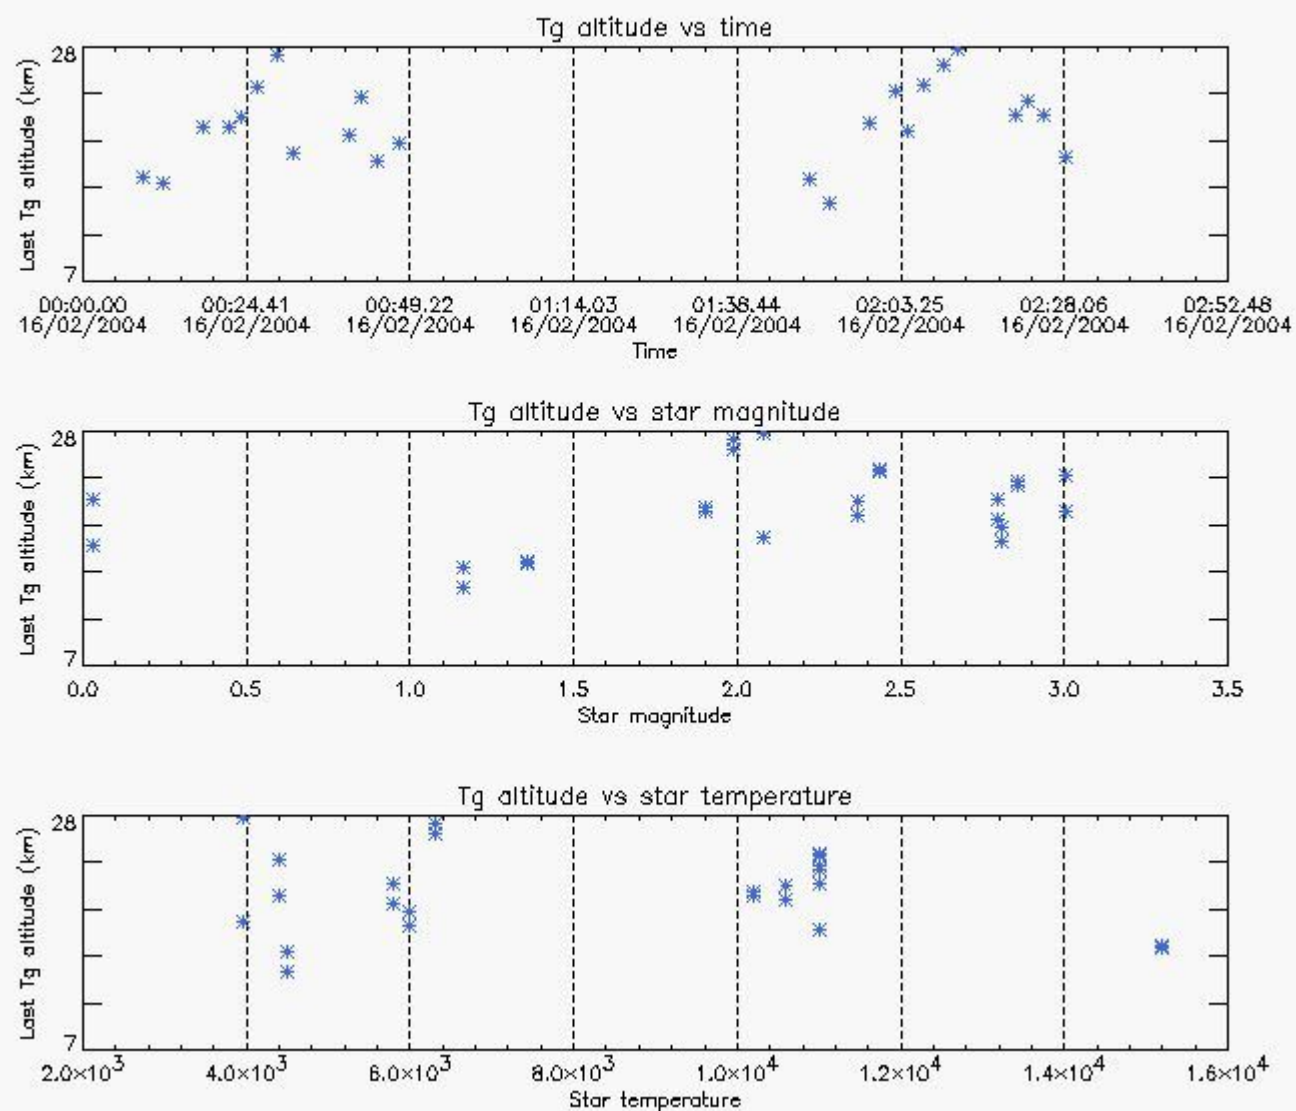

6.2 Plot for DARK limb products

Tangent altitude at which the star is lost

6.3 Plot for BRIGHT limb products

Tangent altitude at which the star is lost

7. Statistics on SATU Noise Equivalent Angle (NEA) for DARK (D) and BRIGHT (B) products above 105 kms