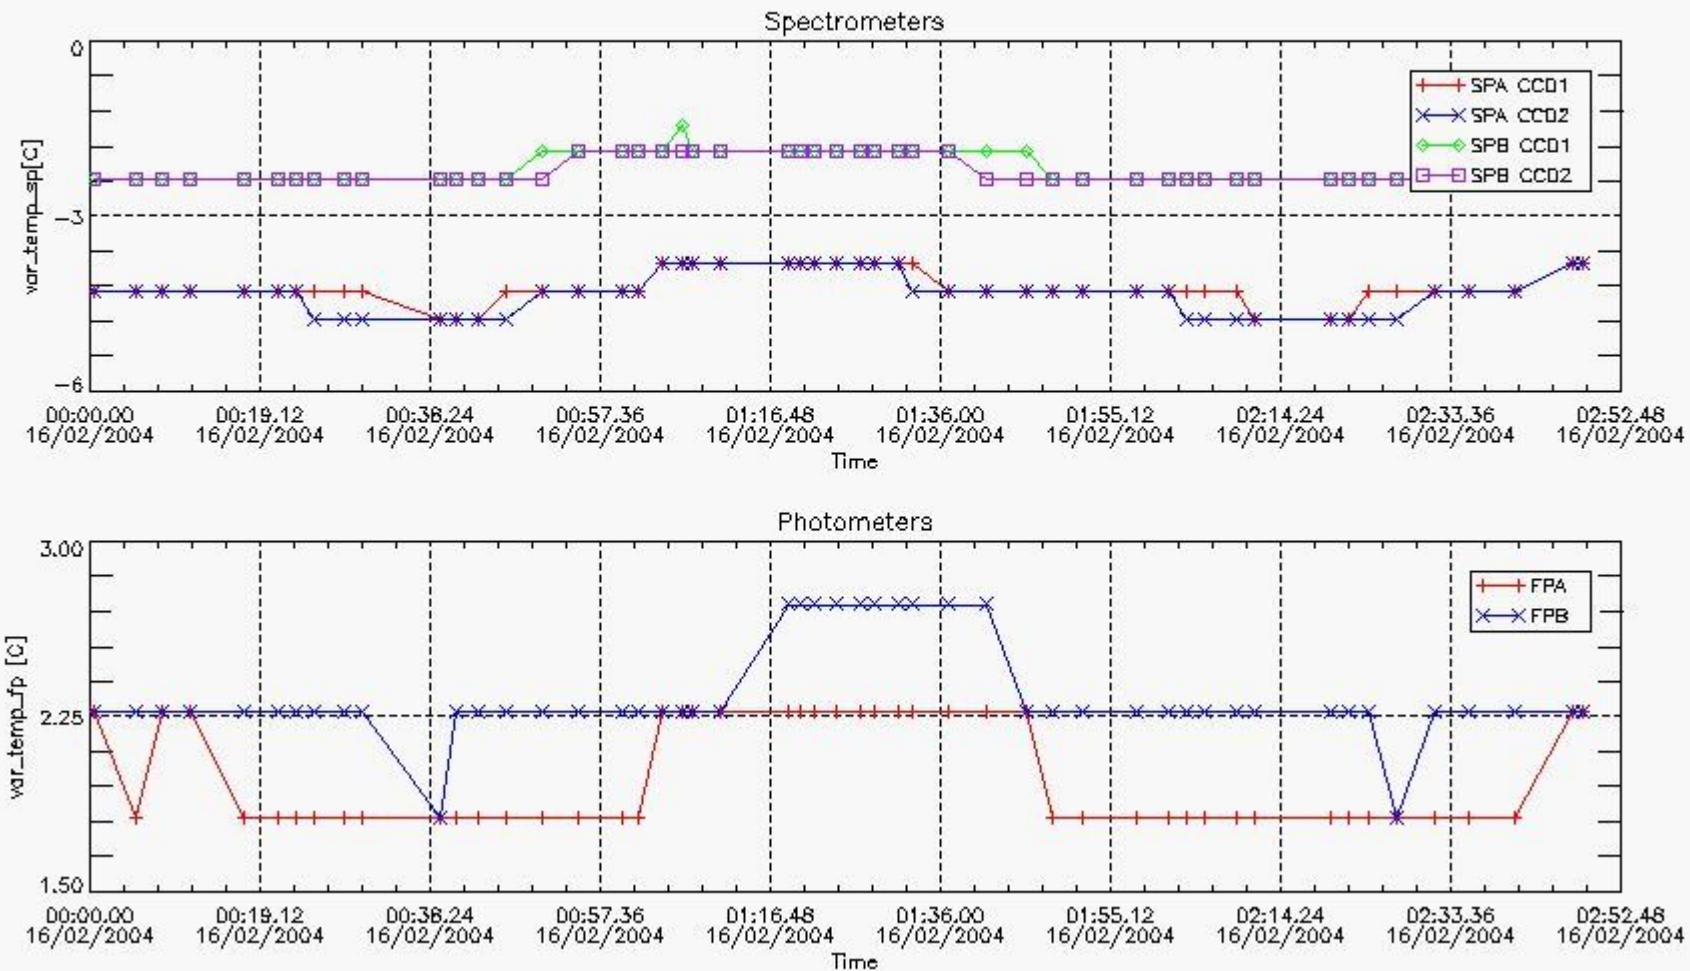

4. Overview of dark signal processing per product

The Dark Charge (DC) is a temperature-dependant signal added to the useful measurements and it is therefore subtracted from them during the processing. There are two phenomena that produce a continuous increase of the DC: the "hot pixels" (a pixel is "hot" when its DC exceeds by a significant amount its value measured on ground at the same temperature) and the "Random Telegraphic Signal" (abrupt change positive or negative of the CCD pixel signal, random in time, affecting only the DC part of the signal and not the photon generated signal).

In this section a list of products that did not use the Dark Sky Area (DSA) observation for the DC computation is given. It is also provided the mean DC plot per product for dark limb products with no error flag set.

4.1 All products used the DSA observation for the DC computation

4.2 Plot of mean dark charges per product: only products in DARK limb conditions without errors are used