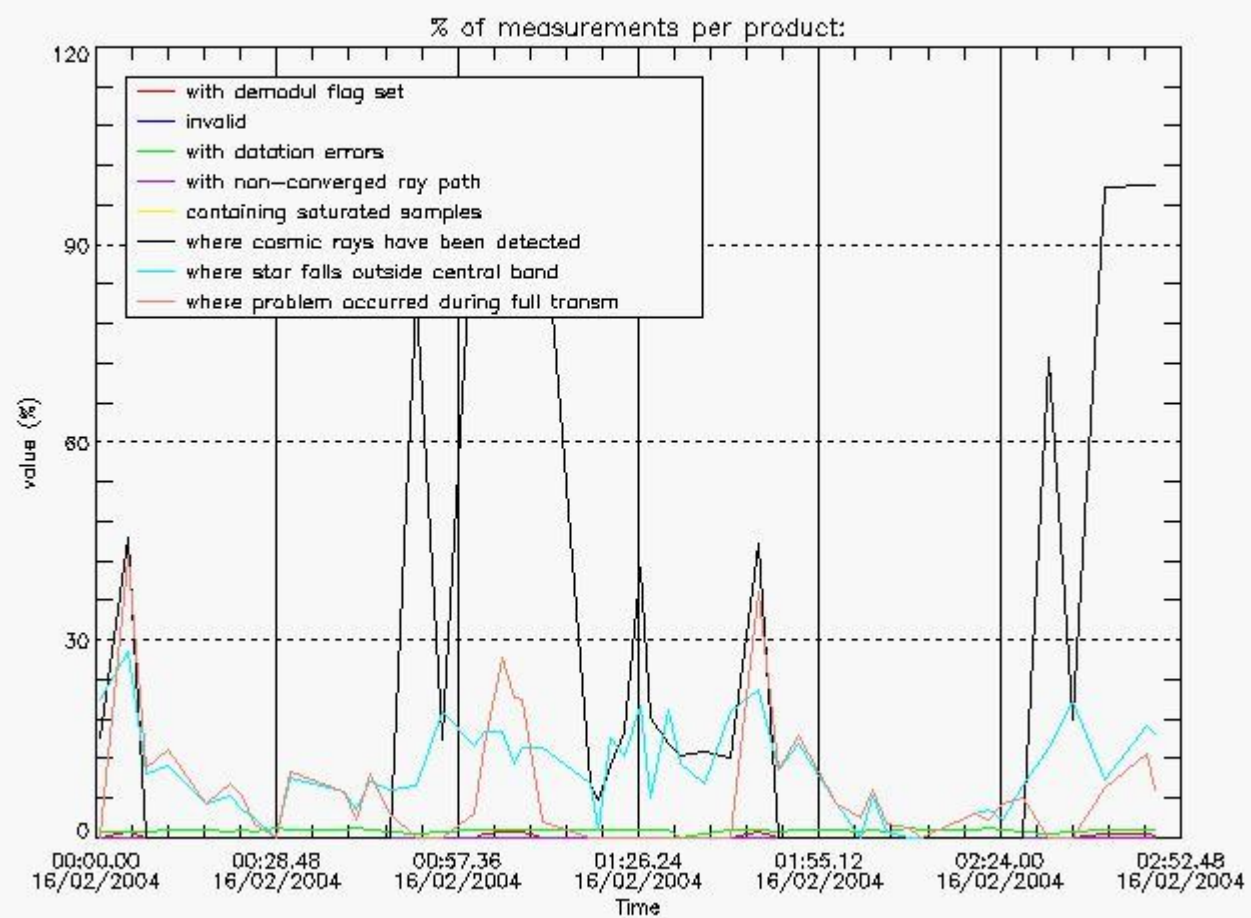

5.2 Plot quality information per product

6. Statistics and plot of tangent altitude of the last measurement (DARK & BRIGHT products without errors)

6.1 Statistics on tangent altitude lost:

Statistics	DARK	BRIGHT
Mean:	13.959	21.100
St. deviation:	3.6713	3.6775
Maximum:	22.504	27.766
Minimum:	6.6527	13.977
Number of data:	26.000	24.000

6.2 Plot for DARK limb products