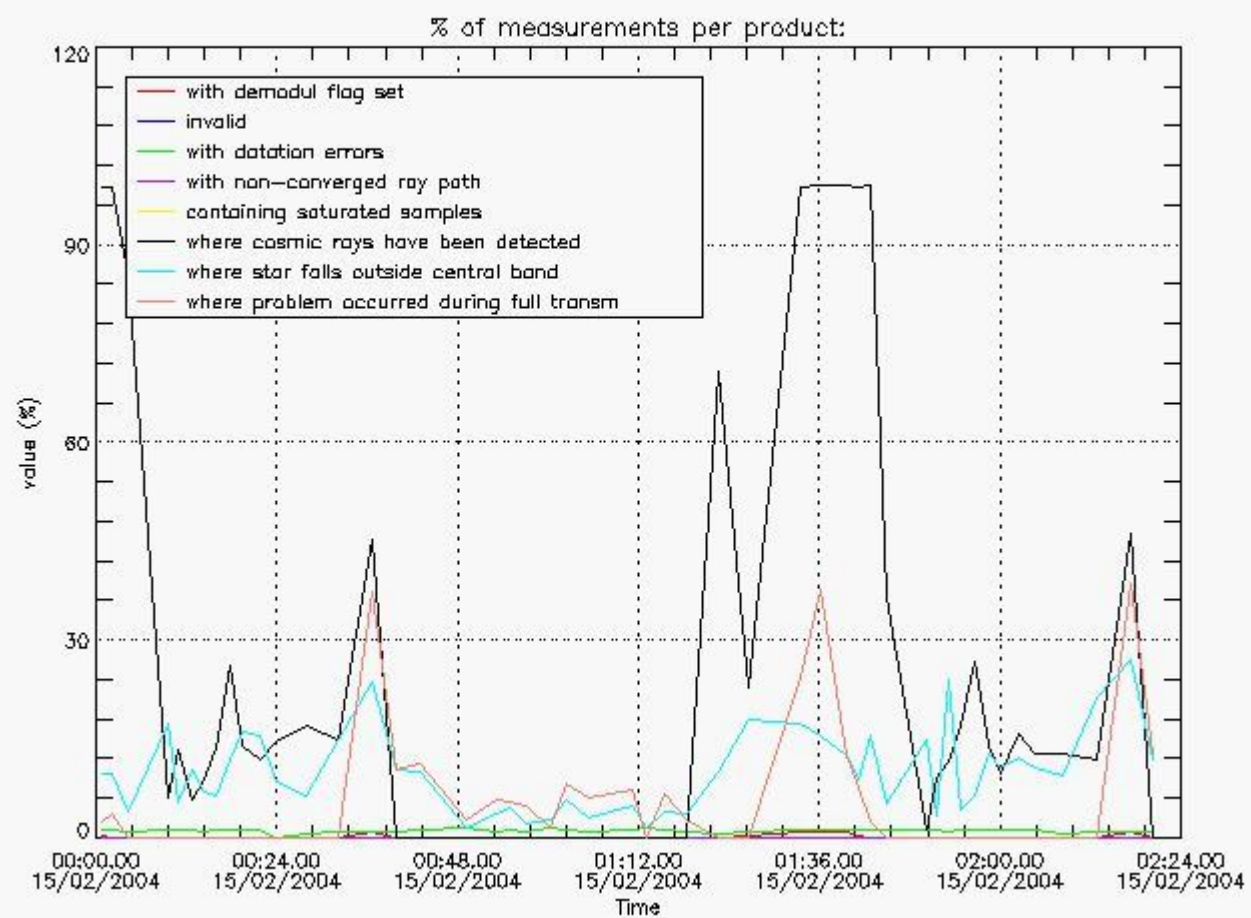

5.2 Plot quality information per product

6. Statistics and plot of tangent altitude of the last measurement (DARK & BRIGHT products without errors)

6.1 Statistics on tangent altitude lost:

Statistics	DARK	BRIGHT
Mean:	15.599	21.037
St. deviation:	3.8264	3.2564
Maximum:	21.341	25.119
Minimum:	7.5874	14.887
Number of data:	35.000	14.000

6.2 Plot for DARK limb products