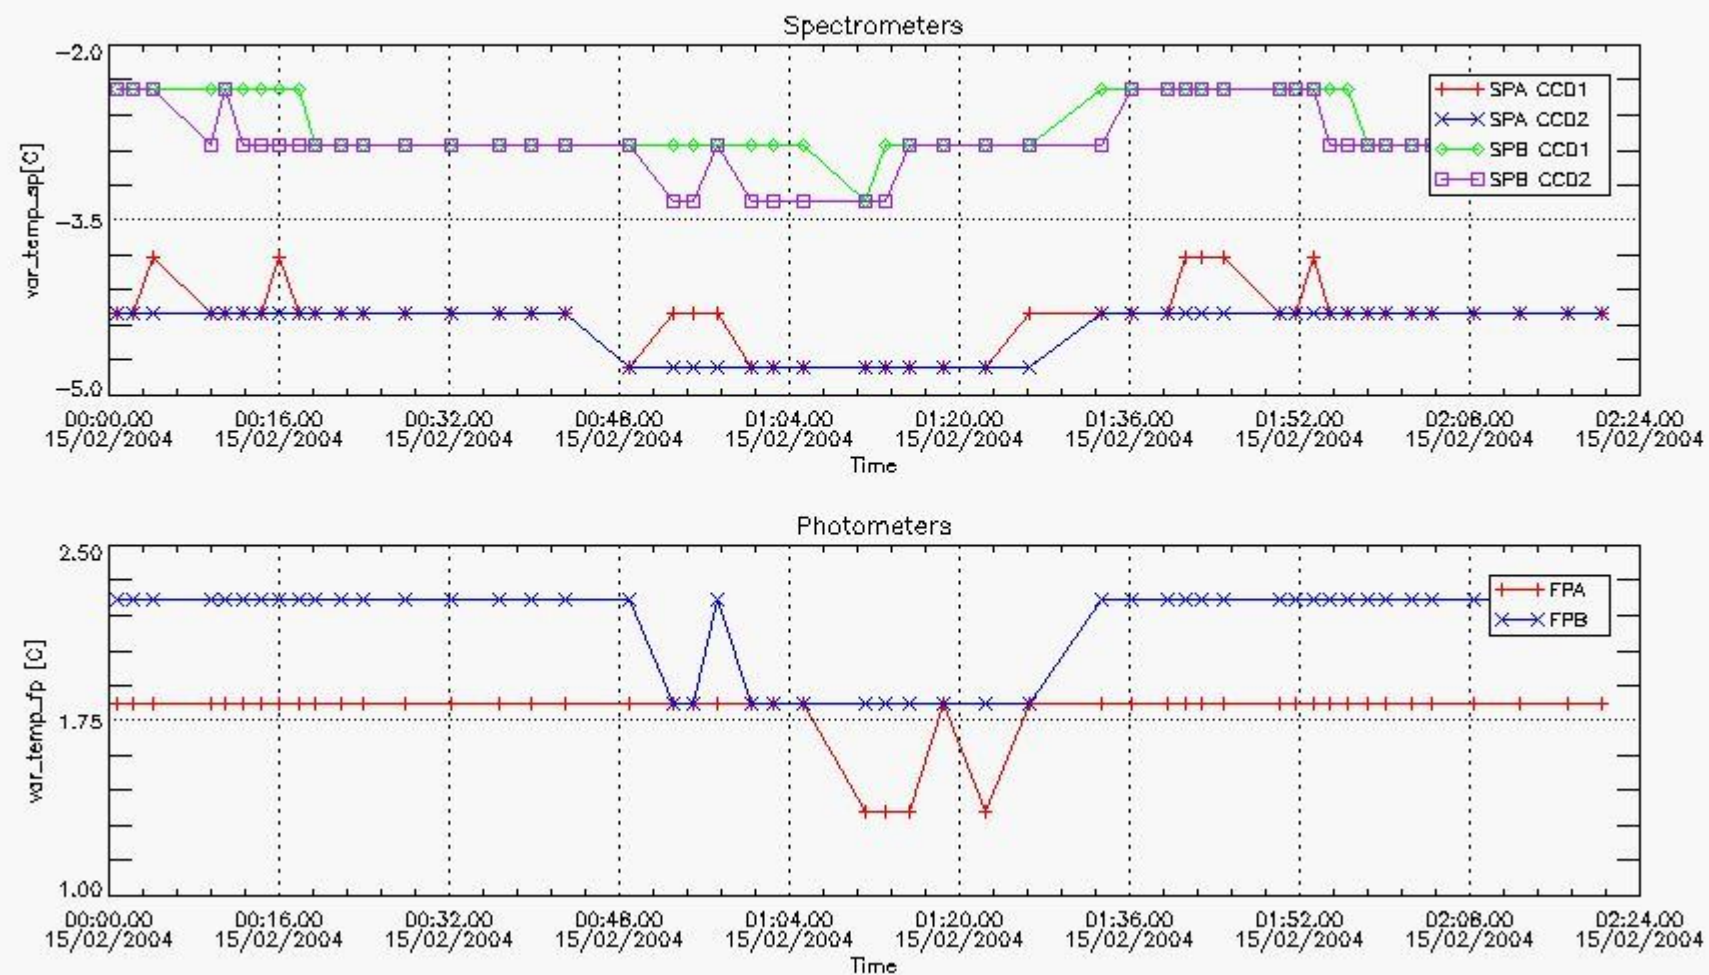

4. Overview of dark signal processing per product

The Dark Charge (DC) is a temperature-dependant signal added to the useful measurements and it is therefore subtracted from them during the processing. There are two phenomena that produce a continuous increase of the DC: the "hot pixels" (a pixel is "hot" when its DC exceeds by a significant amount its value measured on ground at the same temperature) and the "Random Telegraphic Signal" (abrupt change positive or negative of the CCD pixel signal, random in time, affecting only the DC part of the signal and not the photon generated signal).

In this section a list of products that did not use the Dark Sky Area (DSA) observation for the DC computation is given. It is also provided the mean DC plot per product for dark limb products with no error flag set.

4.1 All products used the DSA observation for the DC computation

4.2 Plot of mean dark charges per product: only products in DARK limb conditions without errors are used