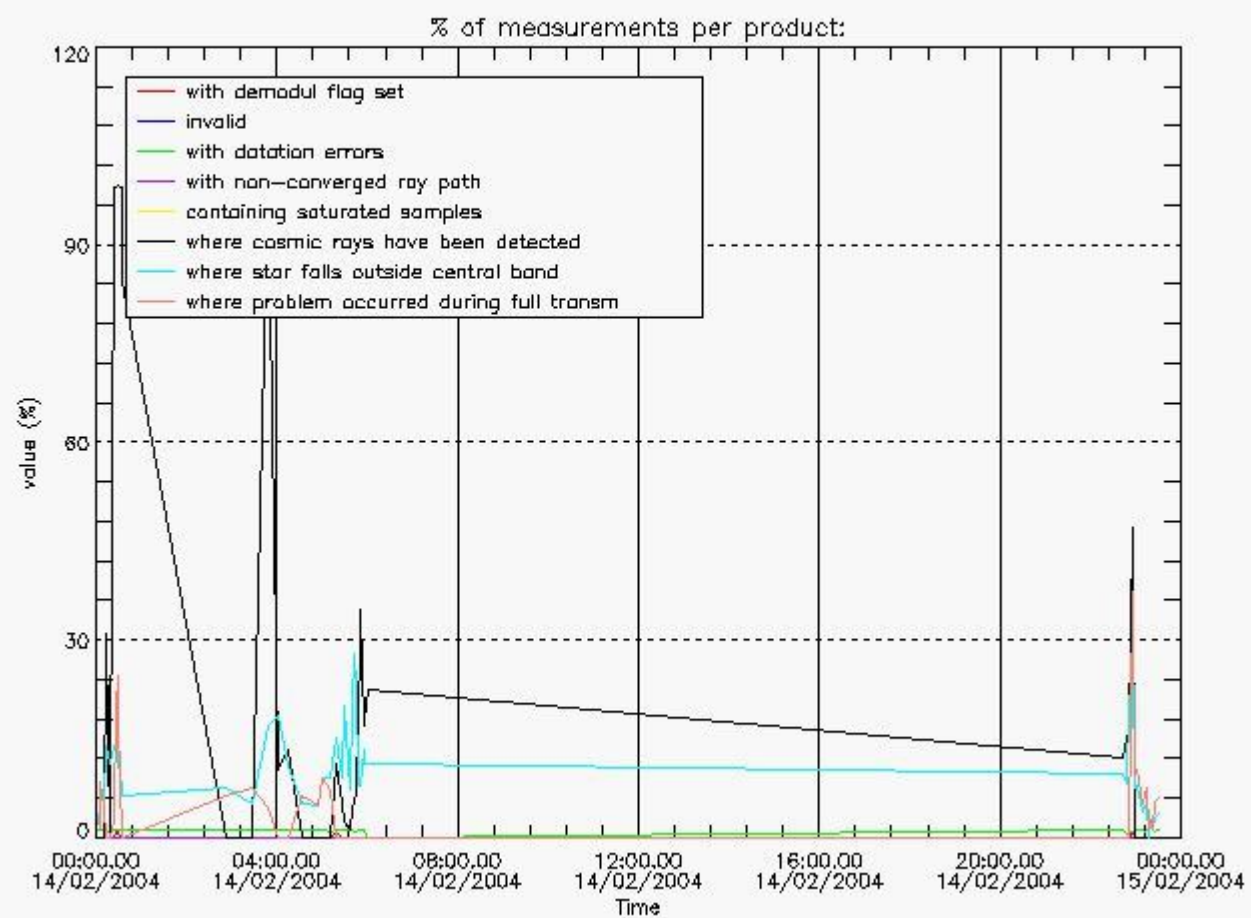

5.2 Plot quality information per product

6. Statistics and plot of tangent altitude of the last measurement (DARK & BRIGHT products without errors)

6.1 Statistics on tangent altitude lost:

Statistics	DARK	BRIGHT
Mean:	14.670	20.707
St. deviation:	3.7033	3.2487
Maximum:	20.294	27.346
Minimum:	6.4927	14.280
Number of data:	28.000	21.000

6.2 Plot for DARK limb products