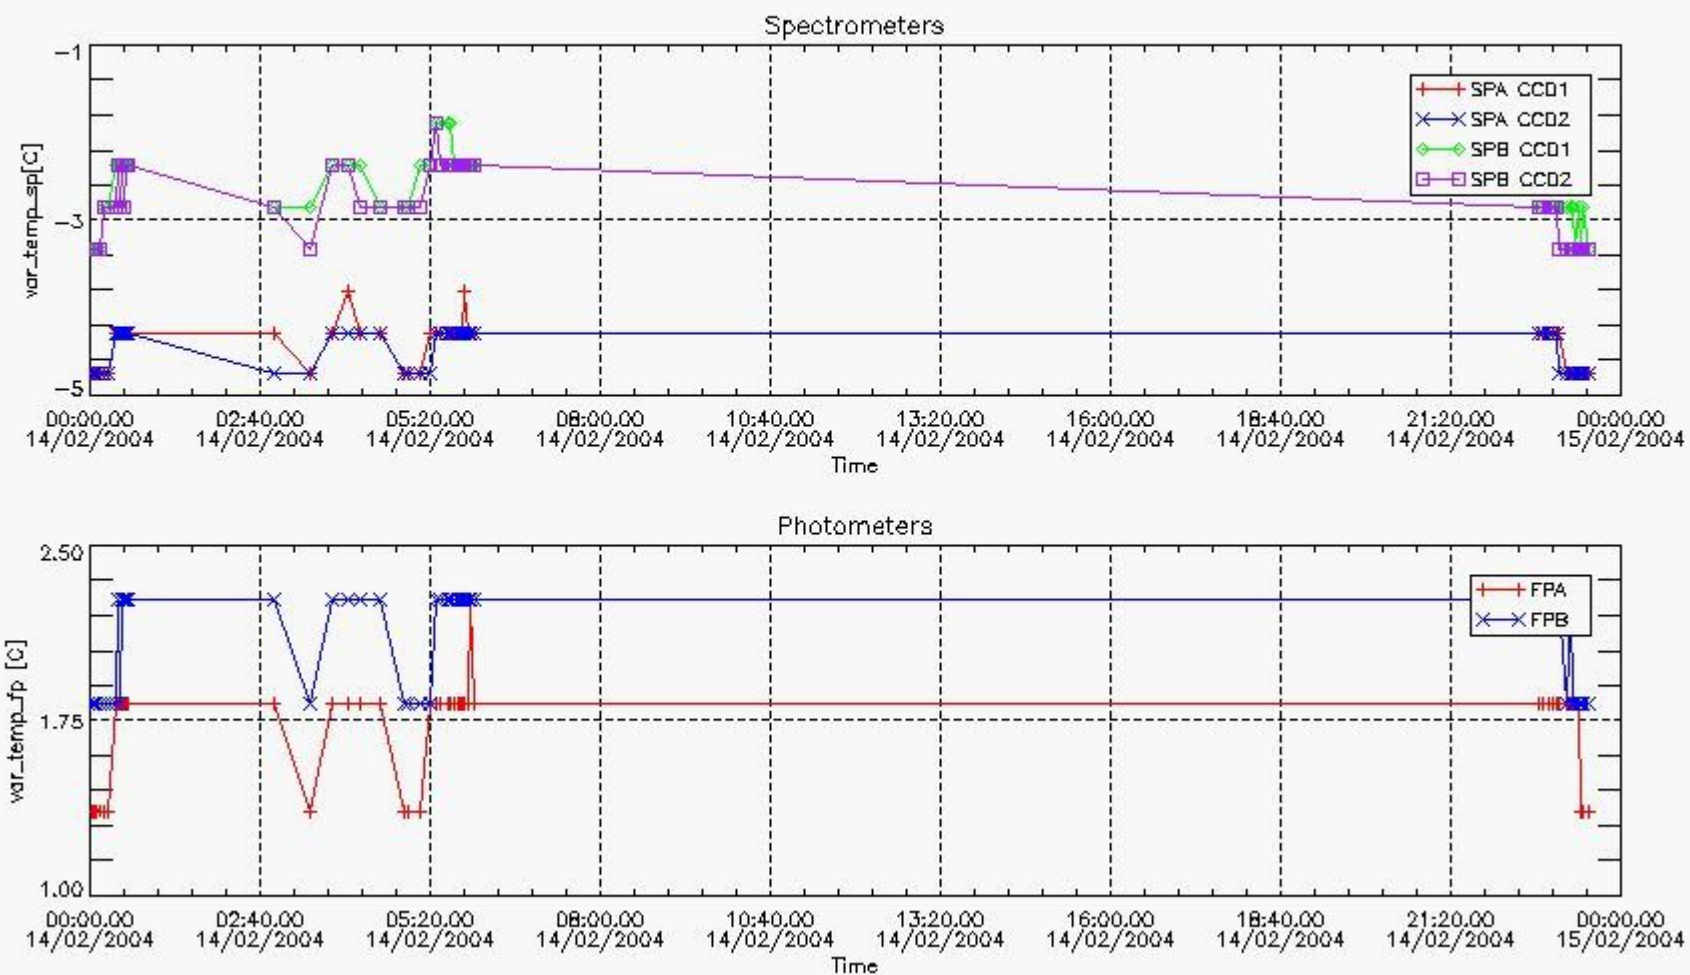

Item	Value
Time of report generation	18FEB2004 15:01:01
Data source version	<Any version>
Start time of products	14-FEB-2004 (14FEB2004 00:00:00)
Stop time of products	15-FEB-2004 (15FEB2004 00:00:00)
Store outputs flag	1
Nb of level 1b prods	49
Nb of prods with errors	0

## 2. Summary of products arrived in PCF

[2.1 Level 0 products arrived in PCF \(see template \[here\]\(#\)\)](#)

[2.2 Summary of processed GOM\\_TRA\\_1P products.](#)

Filename	UTC Start time	Limb	Duration	Star Id	Star Name	Star Mag	Star Temp	Nb Meas	Orbit	Prod. error
----------	----------------	------	----------	---------	-----------	----------	-----------	---------	-------	-------------

### 3. Plot of GOMOS spectrometers and photometers temperatures from level 1b data