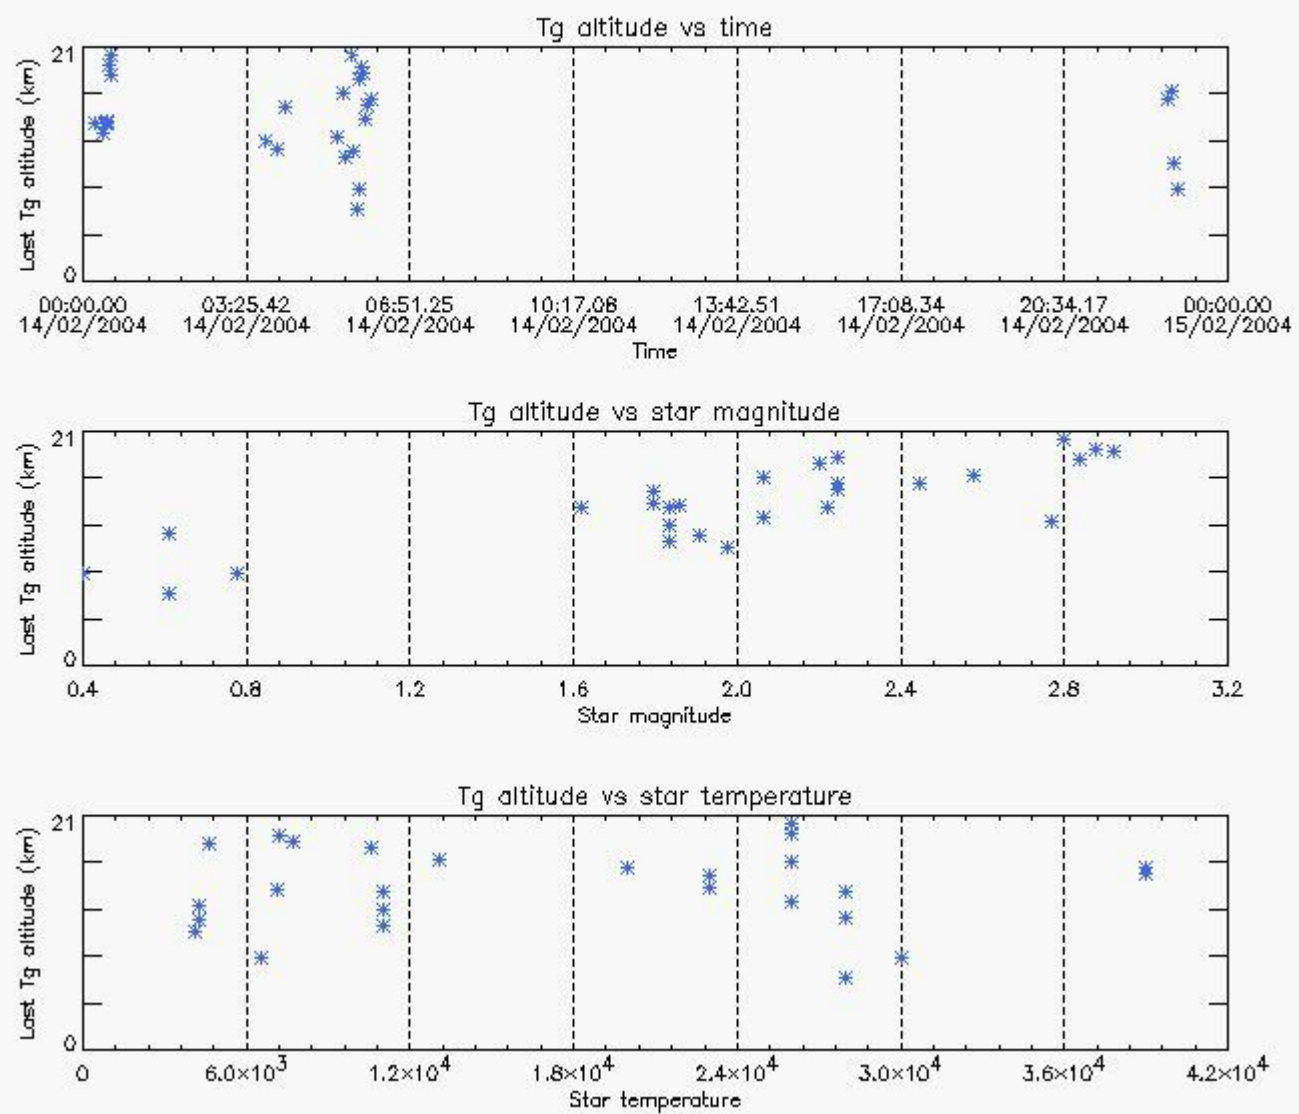

Tangent altitude at which the star is lost

6.3 Plot for BRIGHT limb products