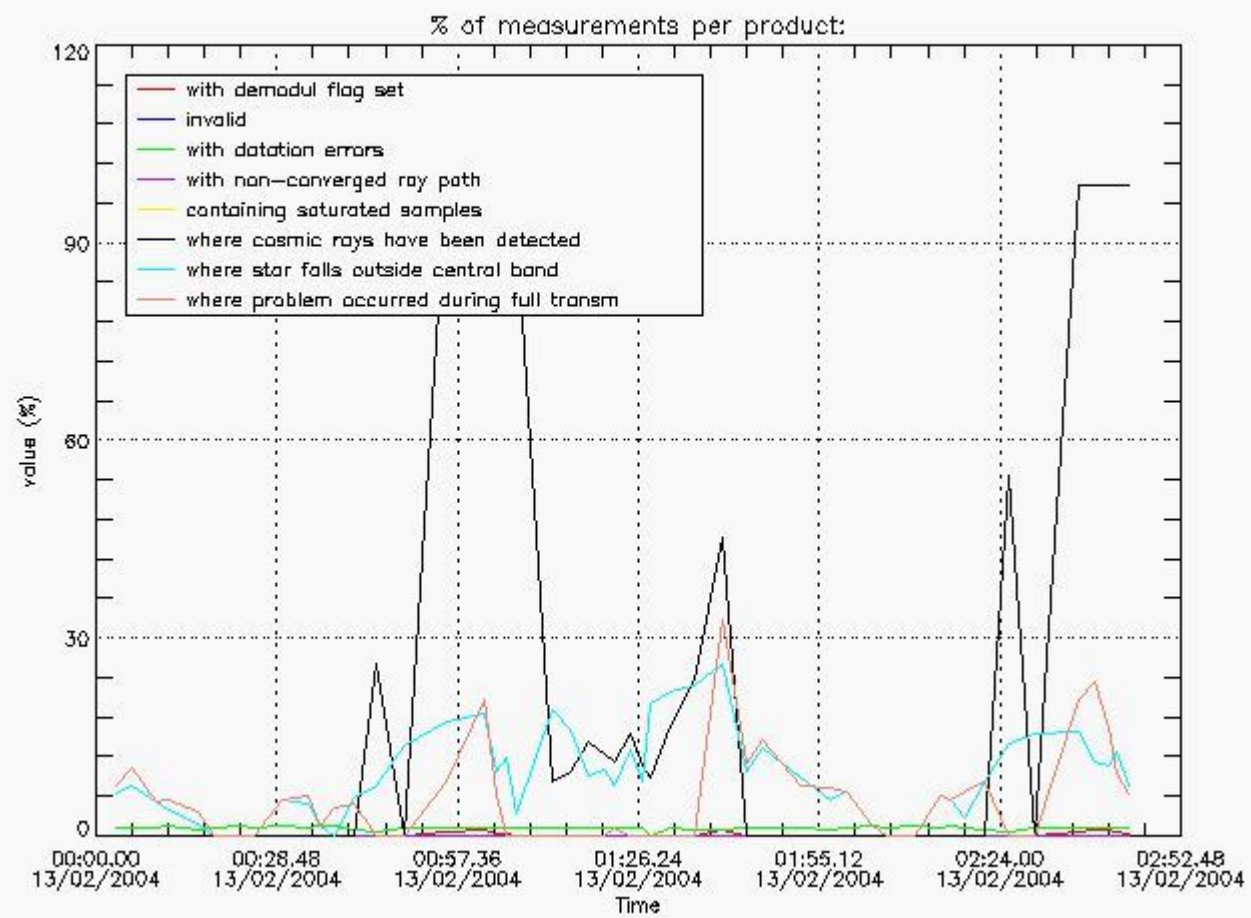

5.2 Plot quality information per product

6. Statistics and plot of tangent altitude of the last measurement (DARK & BRIGHT products without errors)

6.1 Statistics on tangent altitude lost:

Statistics	DARK	BRIGHT
Mean:	14.584	21.268
St. deviation:	3.6175	4.3830
Maximum:	22.093	29.177
Minimum:	7.9517	12.282
Number of data:	23.000	27.000

6.2 Plot for DARK limb products