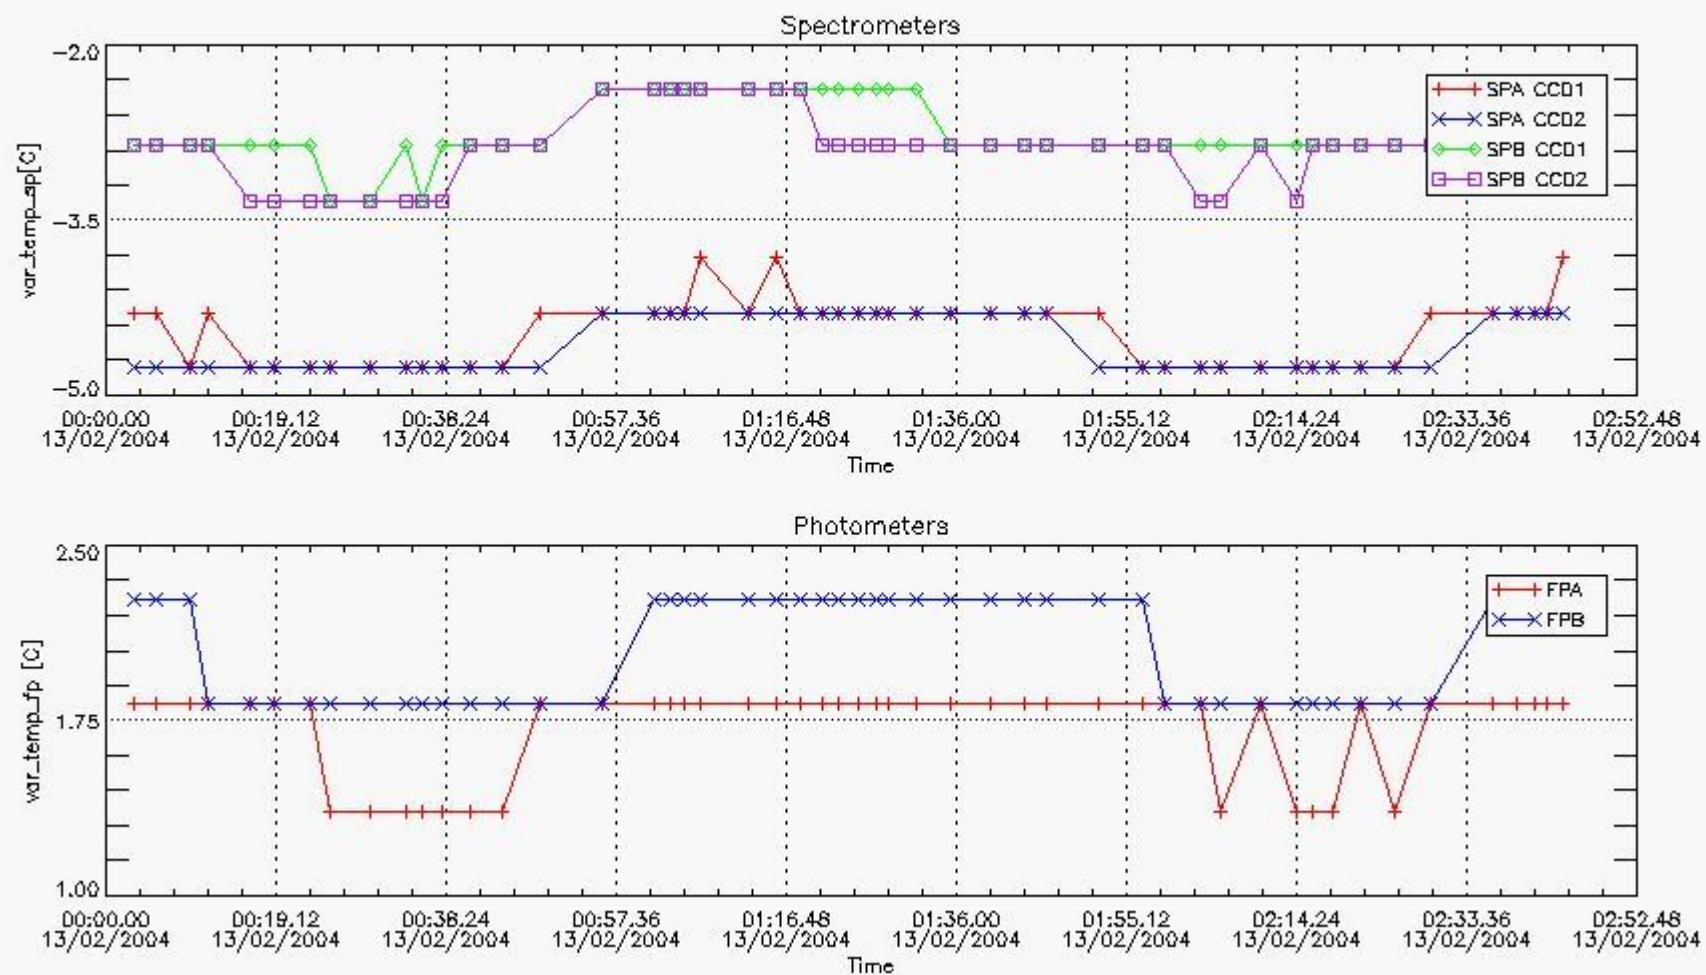

Item	Value
Time of report generation	14FEB2004 06:53:43
Data source version	<Any version>
Start time of products	13-FEB-2004 (13FEB2004 00:00:00)
Stop time of products	14-FEB-2004 (14FEB2004 00:00:00)
Store outputs flag	1
Nb of level 1b prods	50
Nb of prods with errors	0

## 2. Summary of products arrived in PCF

[2.1 Level 0 products arrived in PCF \(see template \[here\]\(#\)\)](#)

[2.2 Summary of processed GOM\\_TRA\\_1P products.](#)

Filename	UTC Start time	Limb	Duration	Star Id	Star Name	Star Mag	Star Temp	Nb Meas	Orbit	Prod. error
----------	----------------	------	----------	---------	-----------	----------	-----------	---------	-------	-------------

### 3. Plot of GOMOS spectrometers and photometers temperatures from level 1b data