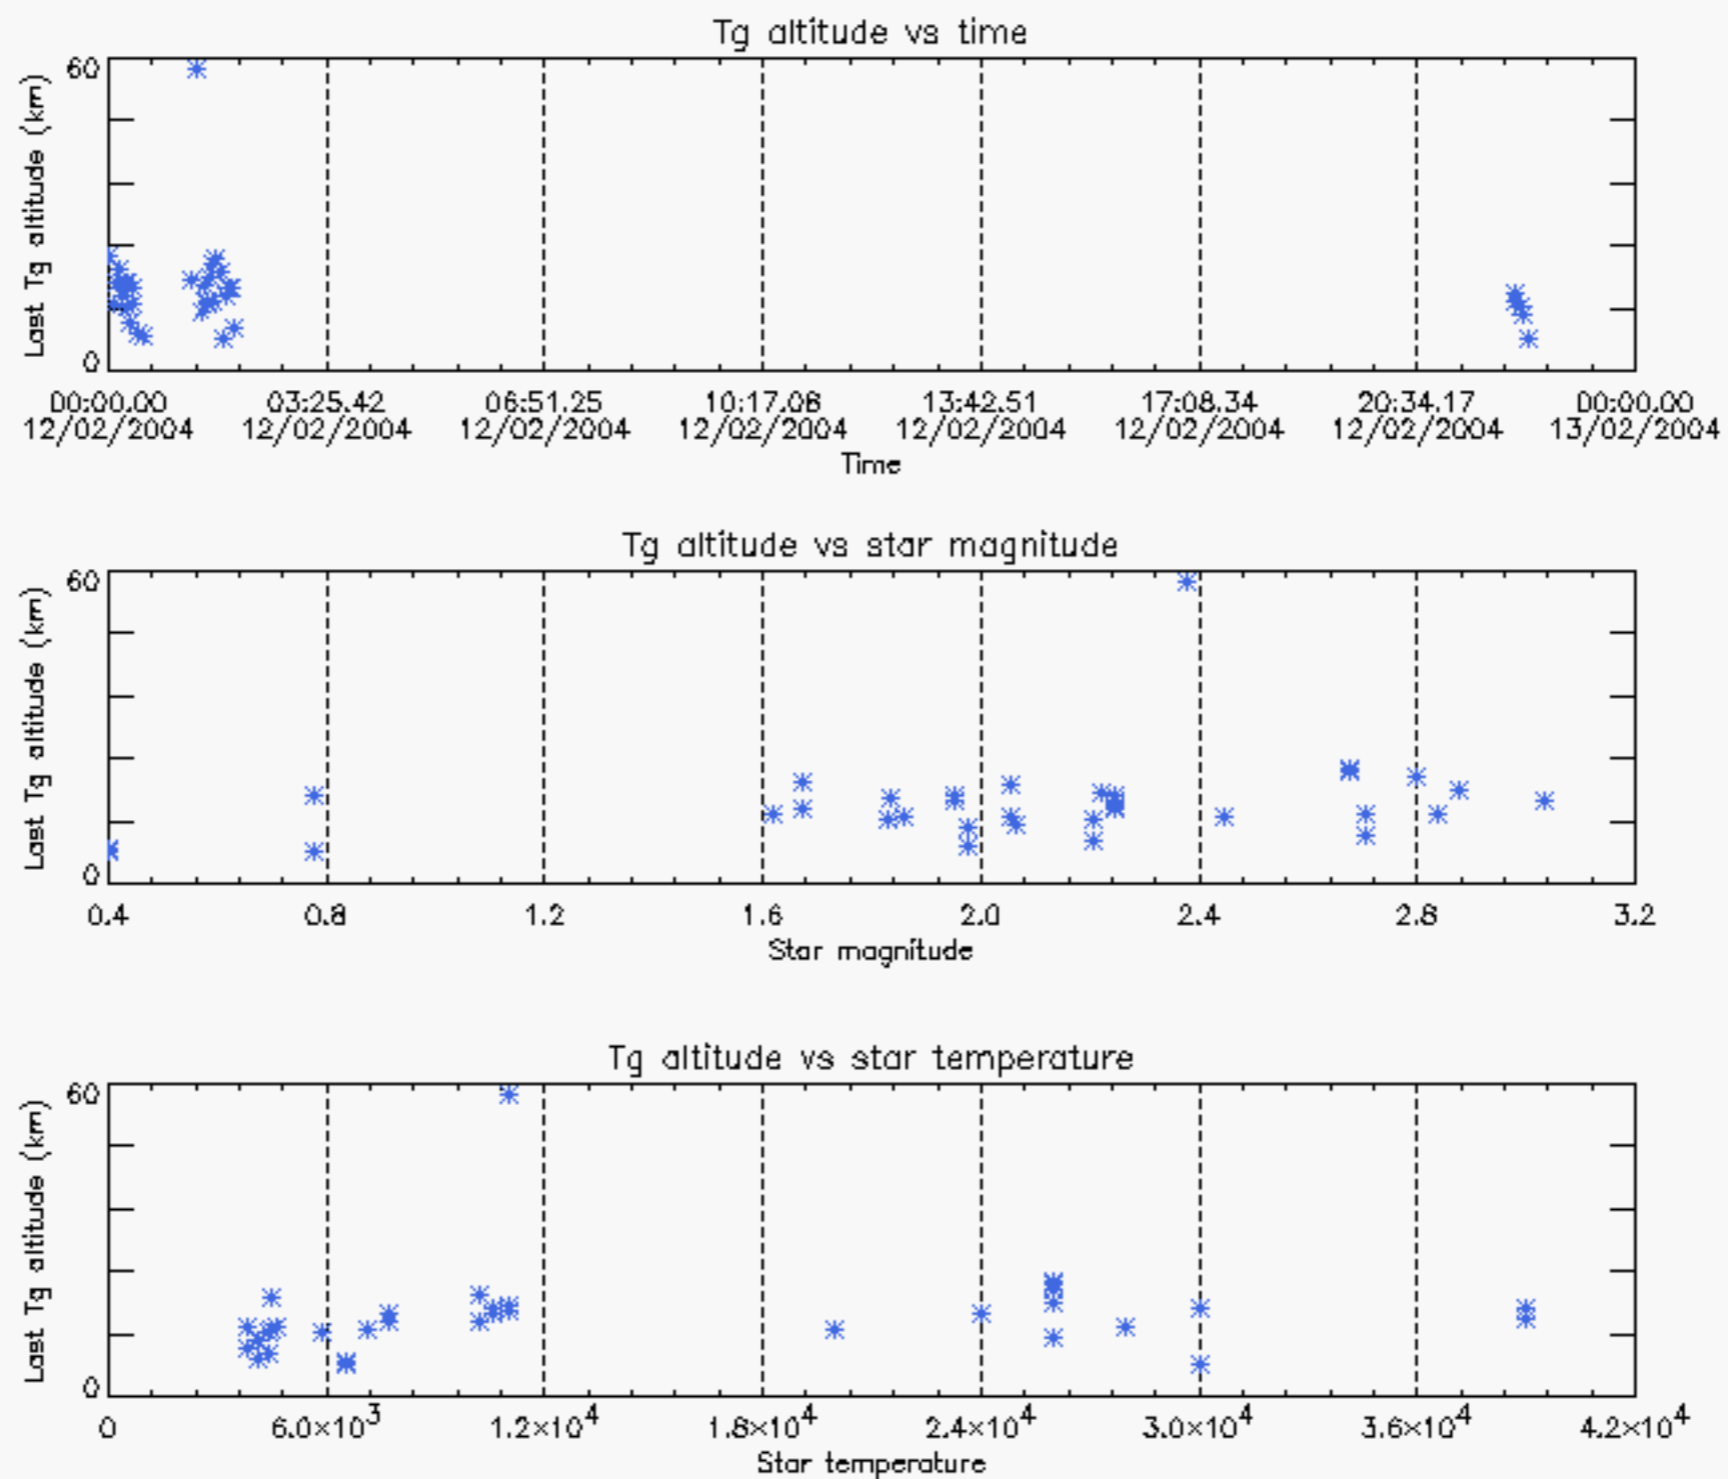

Tangent altitude at which the star is lost