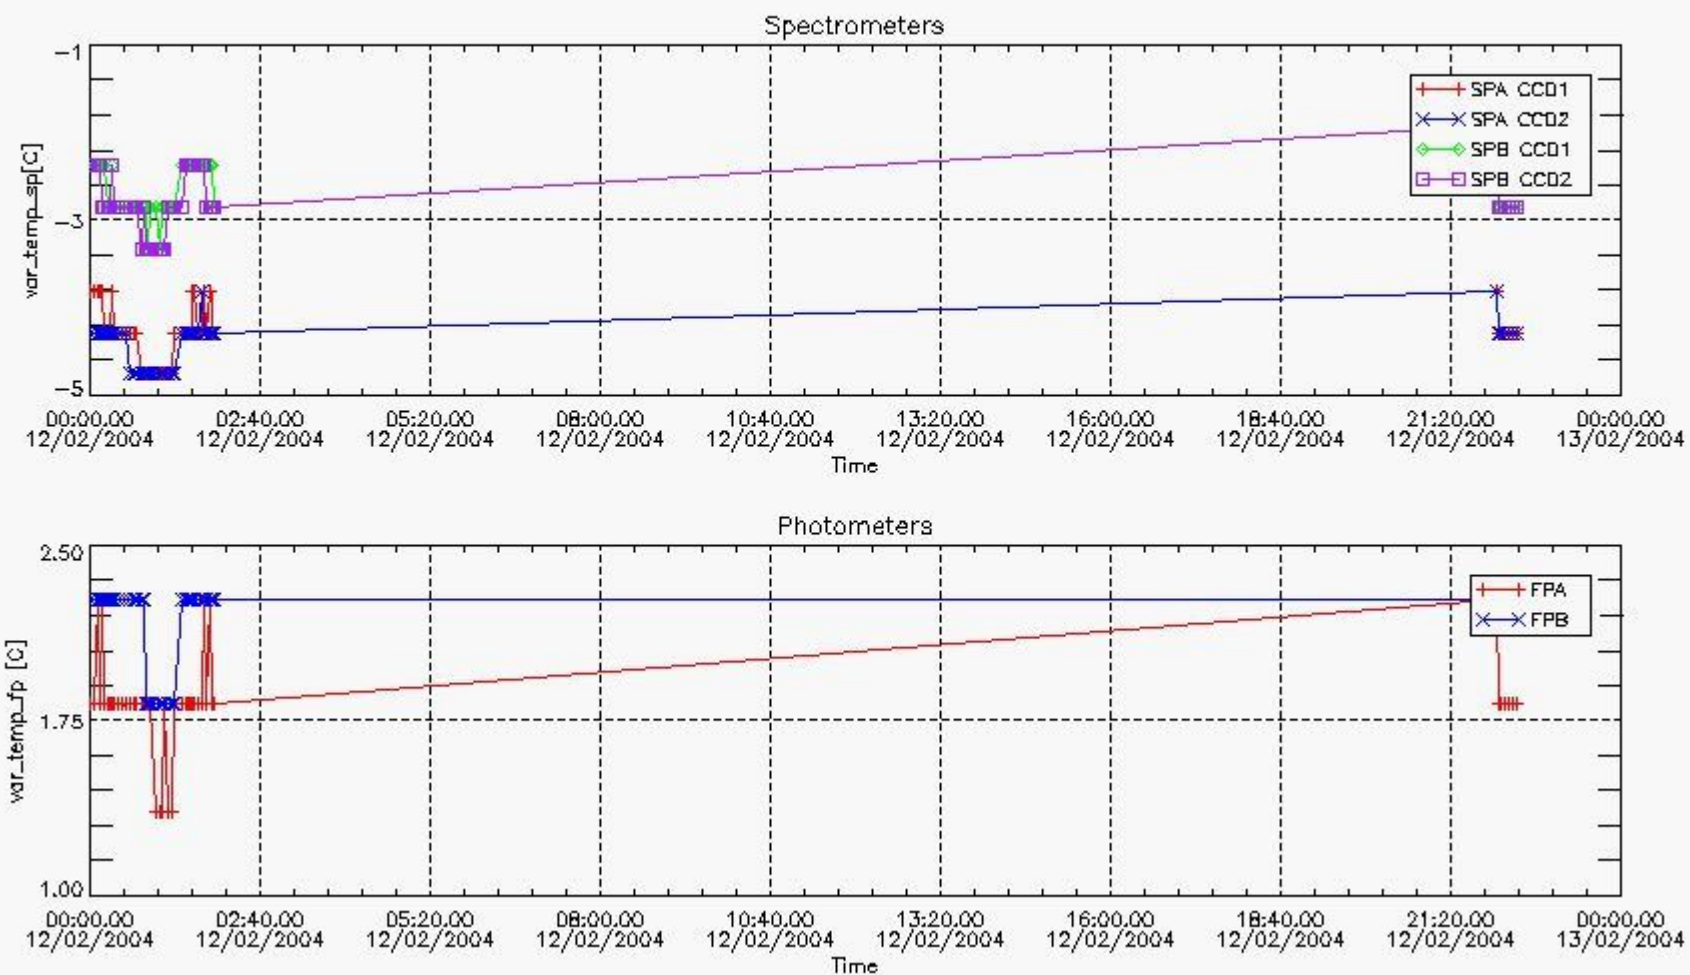

4. Overview of dark signal processing per product

The Dark Charge (DC) is a temperature-dependant signal added to the useful measurements and it is therefore subtracted from them during the processing. There are two phenomena that produce a continuous increase of the DC: the "hot pixels" (a pixel is "hot" when its DC exceeds by a significant amount its value measured on ground at the same temperature) and the "Random Telegraphic Signal" (abrupt change positive or negative of the CCD pixel signal, random in time, affecting only the DC part of the signal and not the photon generated signal).

In this section a list of products that did not use the Dark Sky Area (DSA) observation for the DC computation is given. It is also provided the mean DC plot per product for dark limb products with no error flag set.

4.1 All products used the DSA observation for the DC computation

4.2 Plot of mean dark charges per product: only products in DARK limb conditions without errors are used