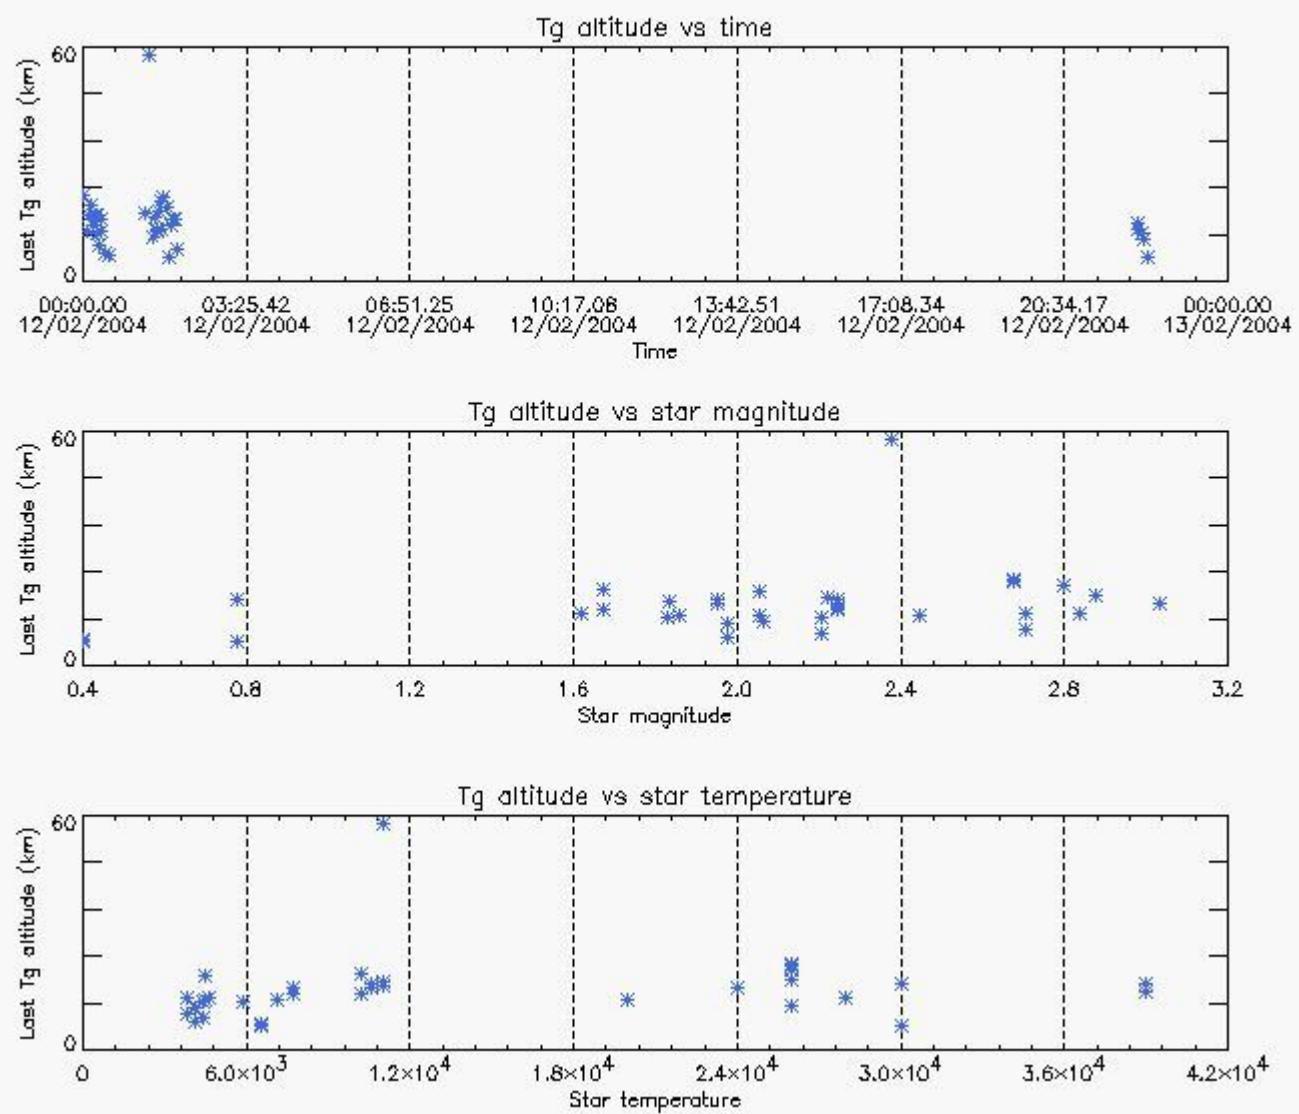

Tangent altitude at which the star is lost

6.3 Plot for BRIGHT limb products