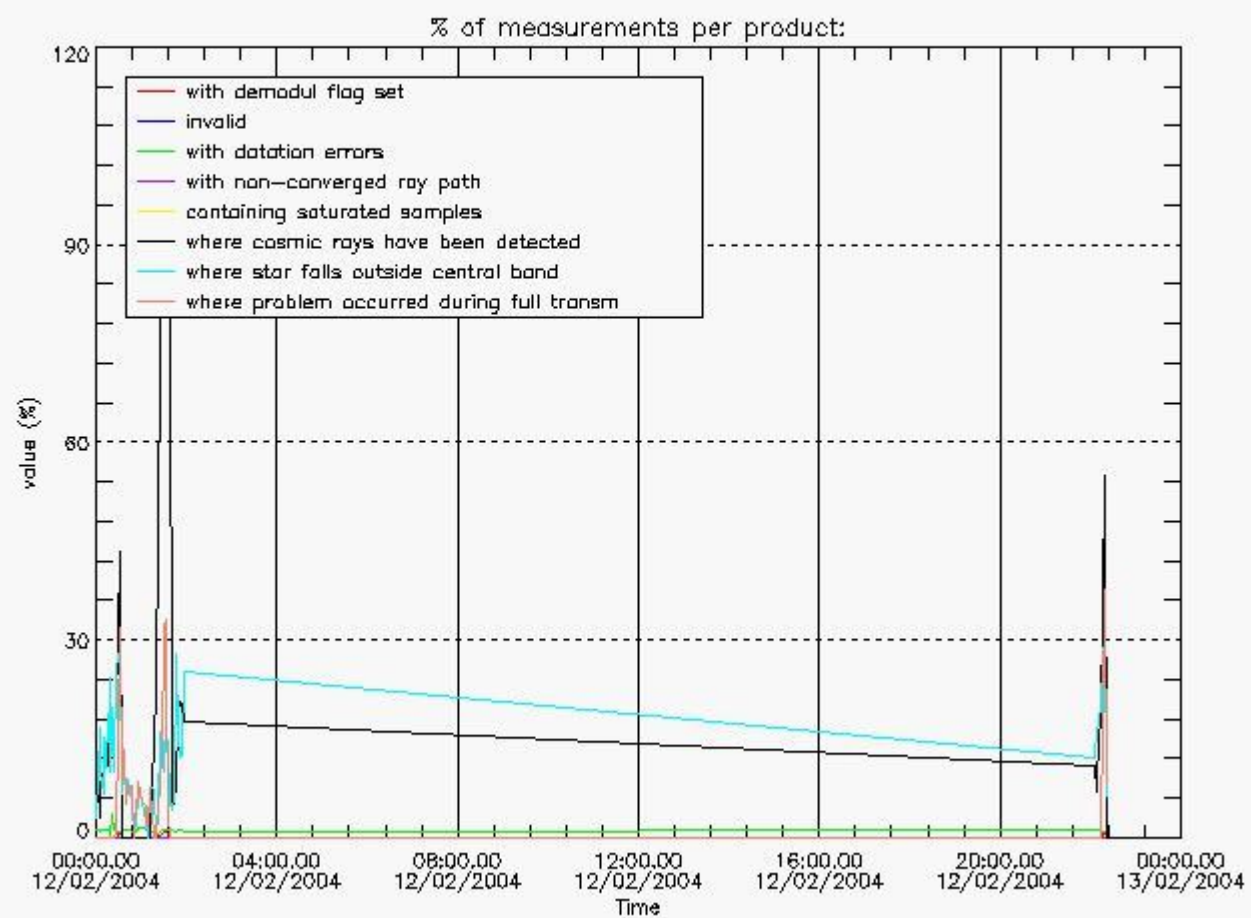

Item	Value
Time of report generation	16FEB2004 14:12:49
Data source version	<Any version>
Start time of products	12-FEB-2004 (12FEB2004 00:00:00)
Stop time of products	13-FEB-2004 (13FEB2004 00:00:00)
Store outputs flag	1
Nb of level 1b prods	50
Nb of prods with errors	1

4.1 All products used the DSA observation for the DC computation

4.2 Plot of mean dark charges per product: only products in DARK limb conditions without errors are used

5. Demodulation flag and quality information monitoring

5.1 Percentage of products during reporting period with:

At least one measurement with demodulation flag set:	26.5306 %
Reference spectrum computed from DB:	0.00000 %
Reference spectrum with small number of measurements:	0.00000 %
SATU data not used:	0.00000 %

5.2 Plot quality information per product

6. Statistics and plot of tangent altitude of the last measurement (DARK & BRIGHT products without errors)

6.1 Statistics on tangent altitude lost:

Statistics	DARK	BRIGHT
Mean:	15.373	21.005
St. deviation:	8.6116	3.0989
Maximum:	57.836	28.077
Minimum:	6.0003	15.236
Number of data:	34.000	15.000