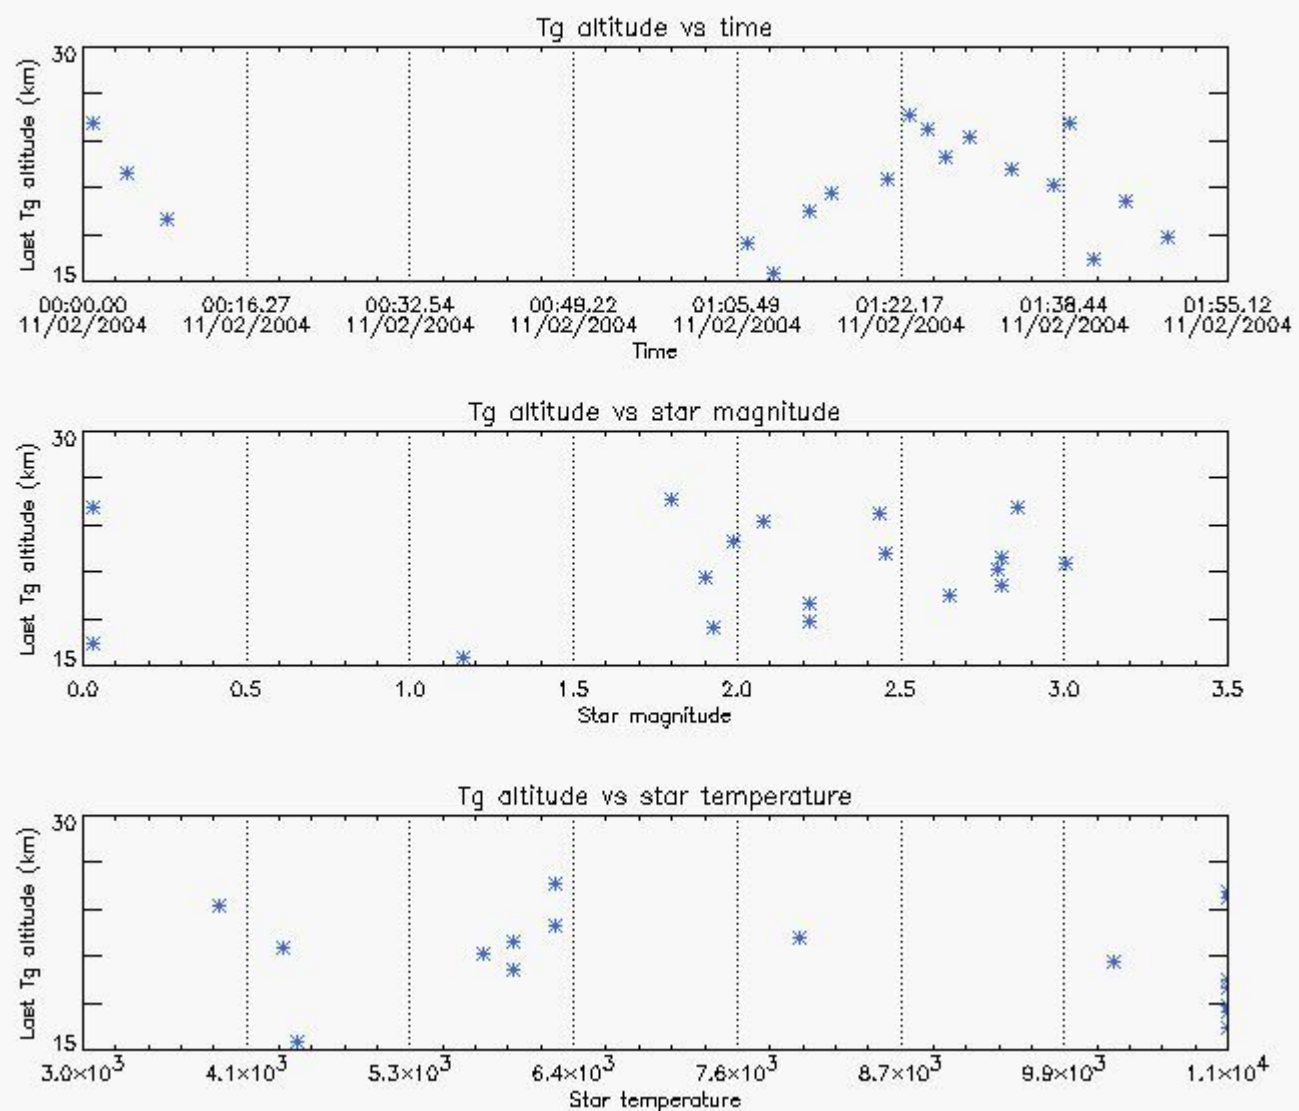

### 6.2 Plot for DARK limb products

Tangent altitude at which the star is lost

6.3 Plot for BRIGHT limb products

### Tangent altitude at which the star is lost