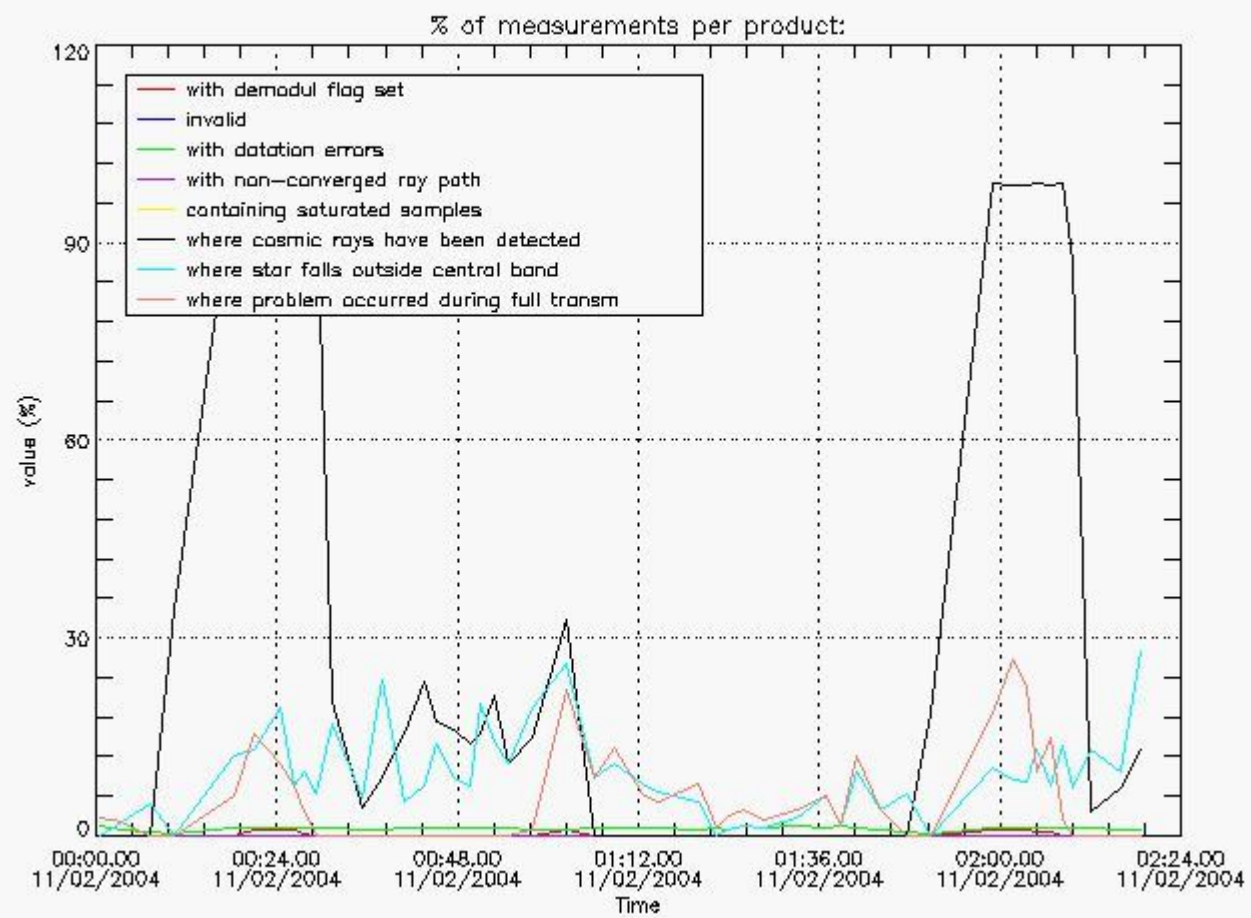

5.2 Plot quality information per product

6. Statistics and plot of tangent altitude of the last measurement (DARK & BRIGHT products without errors)

6.1 Statistics on tangent altitude lost:

Statistics	DARK	BRIGHT
Mean:	16.251	21.176
St. deviation:	5.1335	3.1204
Maximum:	30.503	25.589
Minimum:	6.2887	15.481
Number of data:	31.000	18.000

6.2 Plot for DARK limb products