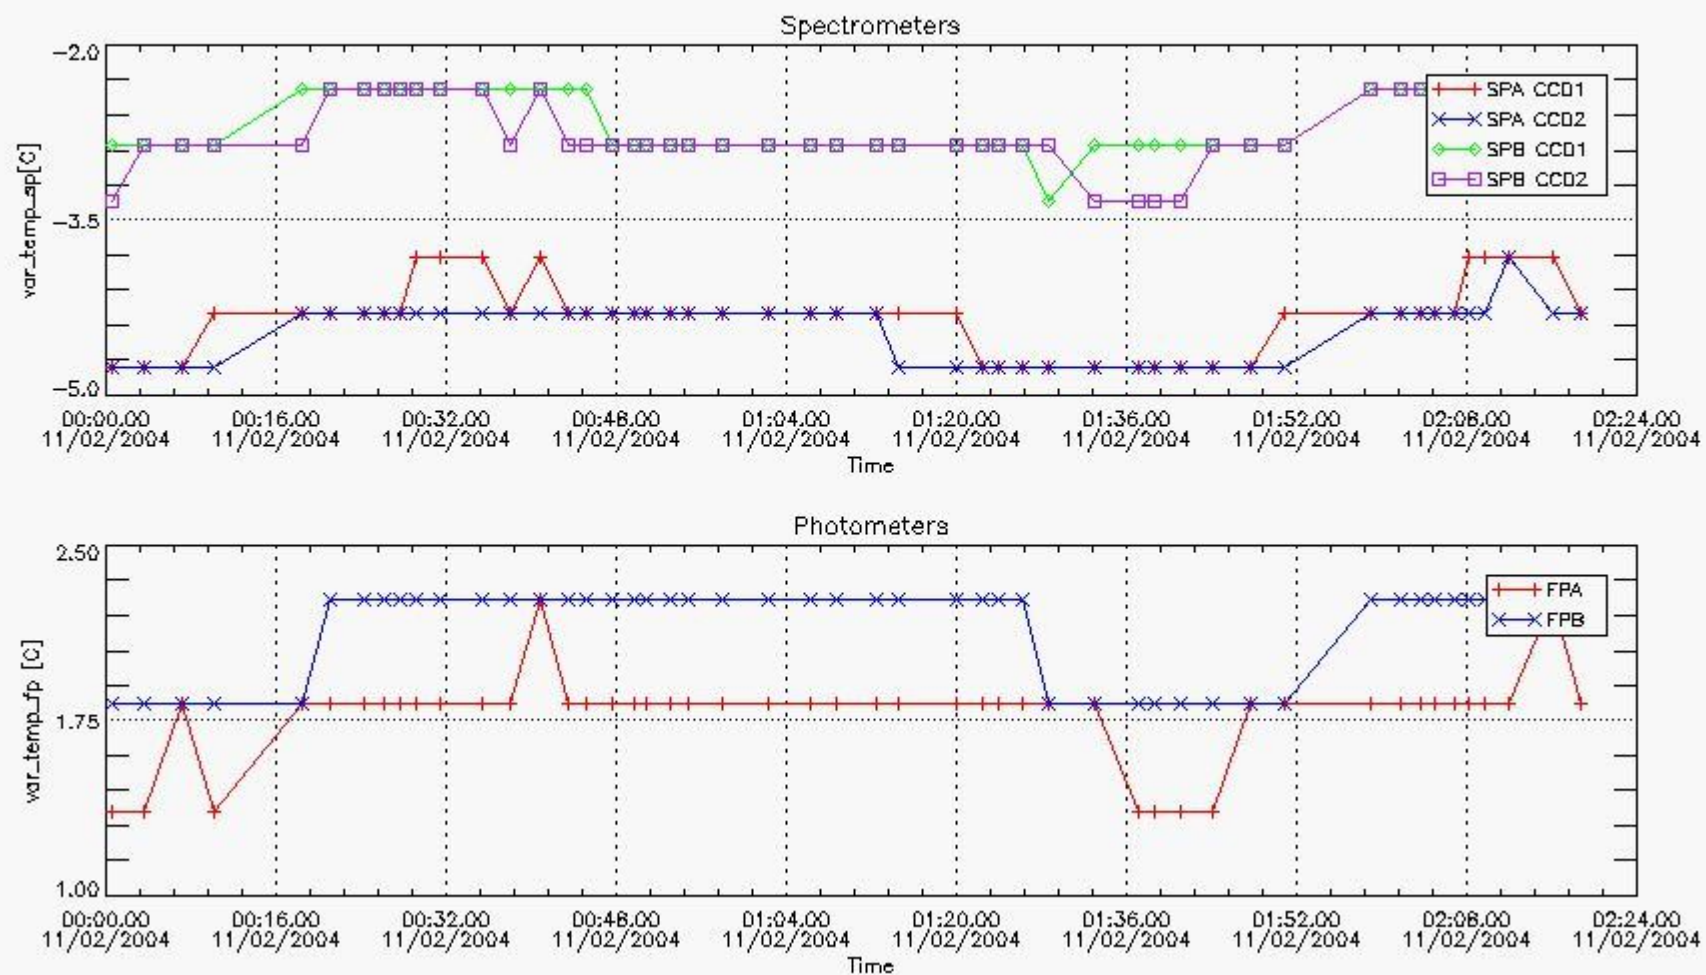

4. Overview of dark signal processing per product

The Dark Charge (DC) is a temperature-dependant signal added to the useful measurements and it is therefore subtracted from them during the processing. There are two phenomena that produce a continuous increase of the DC: the "hot pixels" (a pixel is "hot" when its DC exceeds by a significant amount its value measured on ground at the same temperature) and the "Random Telegraphic Signal" (abrupt change positive or negative of the CCD pixel signal, random in time, affecting only the DC part of the signal and not the photon generated signal).

In this section a list of products that did not use the Dark Sky Area (DSA) observation for the DC computation is given. It is also provided the mean DC plot per product for dark limb products with no error flag set.

4.1 All products used the DSA observation for the DC computation

4.2 Plot of mean dark charges per product: only products in DARK limb conditions without errors are used