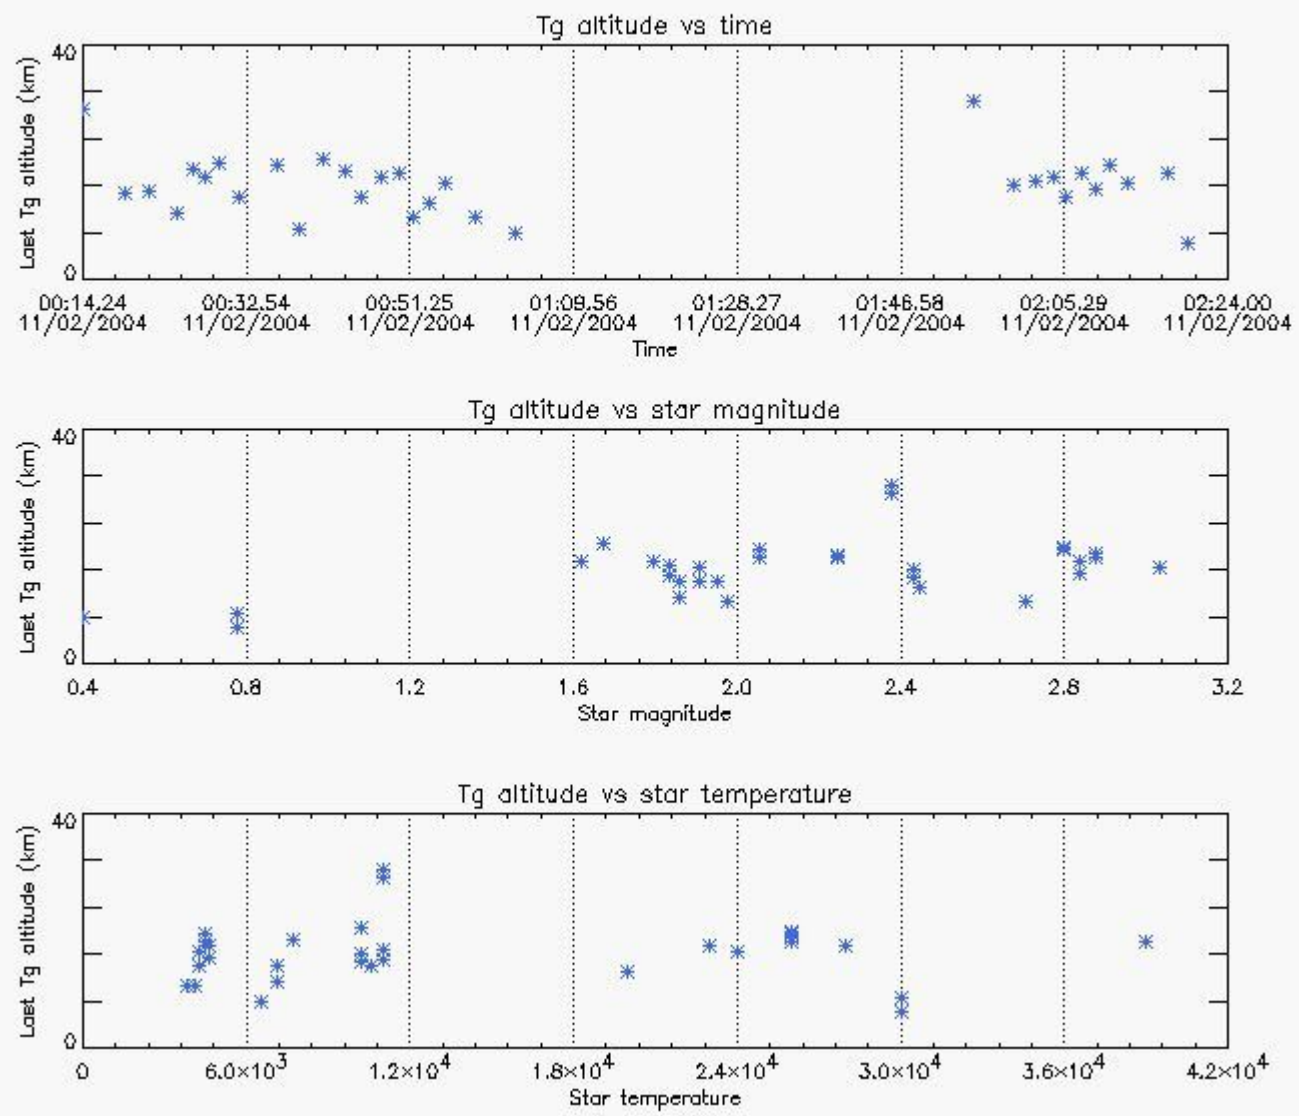

Tangent altitude at which the star is lost

6.3 Plot for BRIGHT limb products