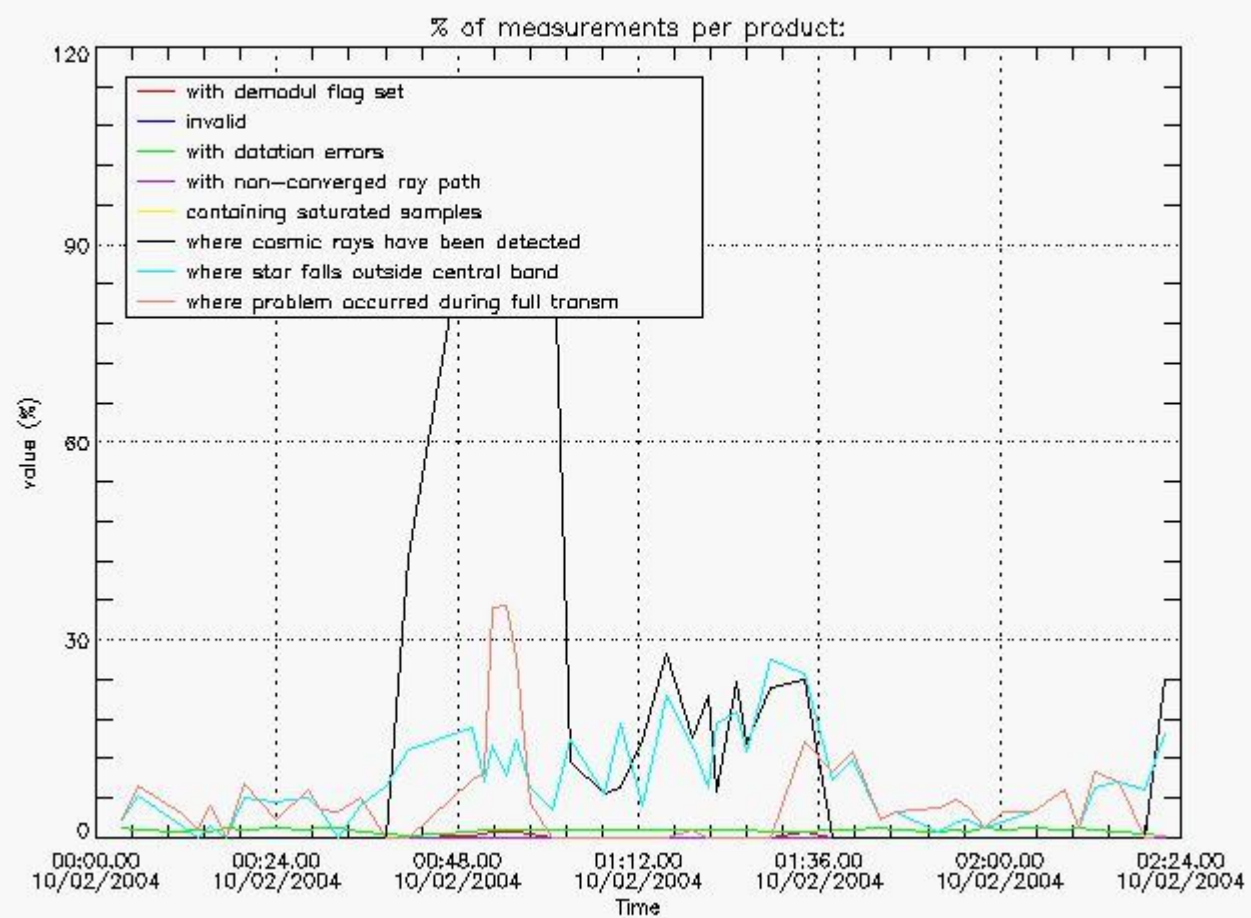

5.2 Plot quality information per product

6. Statistics and plot of tangent altitude of the last measurement (DARK & BRIGHT products without errors)

6.1 Statistics on tangent altitude lost:

Statistics	DARK	BRIGHT
Mean:	14.778	21.502
St. deviation:	4.0493	3.1918
Maximum:	21.255	27.588
Minimum:	7.1586	15.016
Number of data:	21.000	28.000

6.2 Plot for DARK limb products