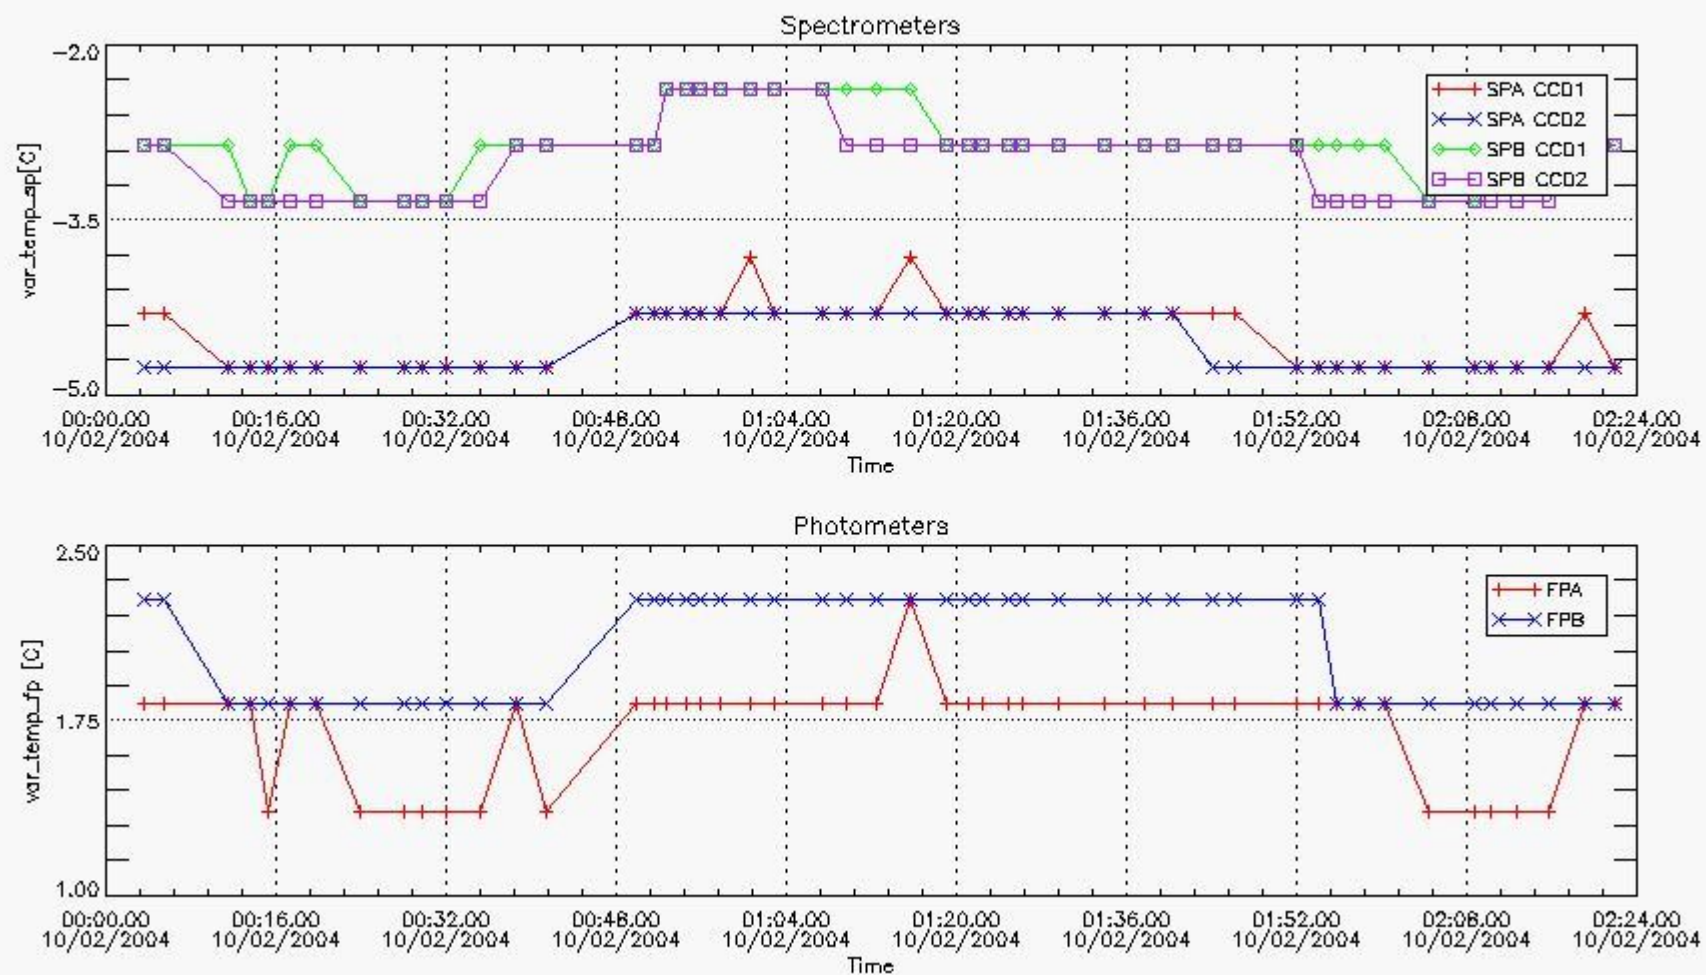

4. Overview of dark signal processing per product

The Dark Charge (DC) is a temperature-dependant signal added to the useful measurements and it is therefore subtracted from them during the processing. There are two phenomena that produce a continuous increase of the DC: the "hot pixels" (a pixel is "hot" when its DC exceeds by a significant amount its value measured on ground at the same temperature) and the "Random Telegraphic Signal" (abrupt change positive or negative of the CCD pixel signal, random in time, affecting only the DC part of the signal and not the photon generated signal).

In this section a list of products that did not use the Dark Sky Area (DSA) observation for the DC computation is given. It is also provided the mean DC plot per product for dark limb products with no error flag set.

4.1 All products used the DSA observation for the DC computation

4.2 Plot of mean dark charges per product: only products in DARK limb conditions without errors are used