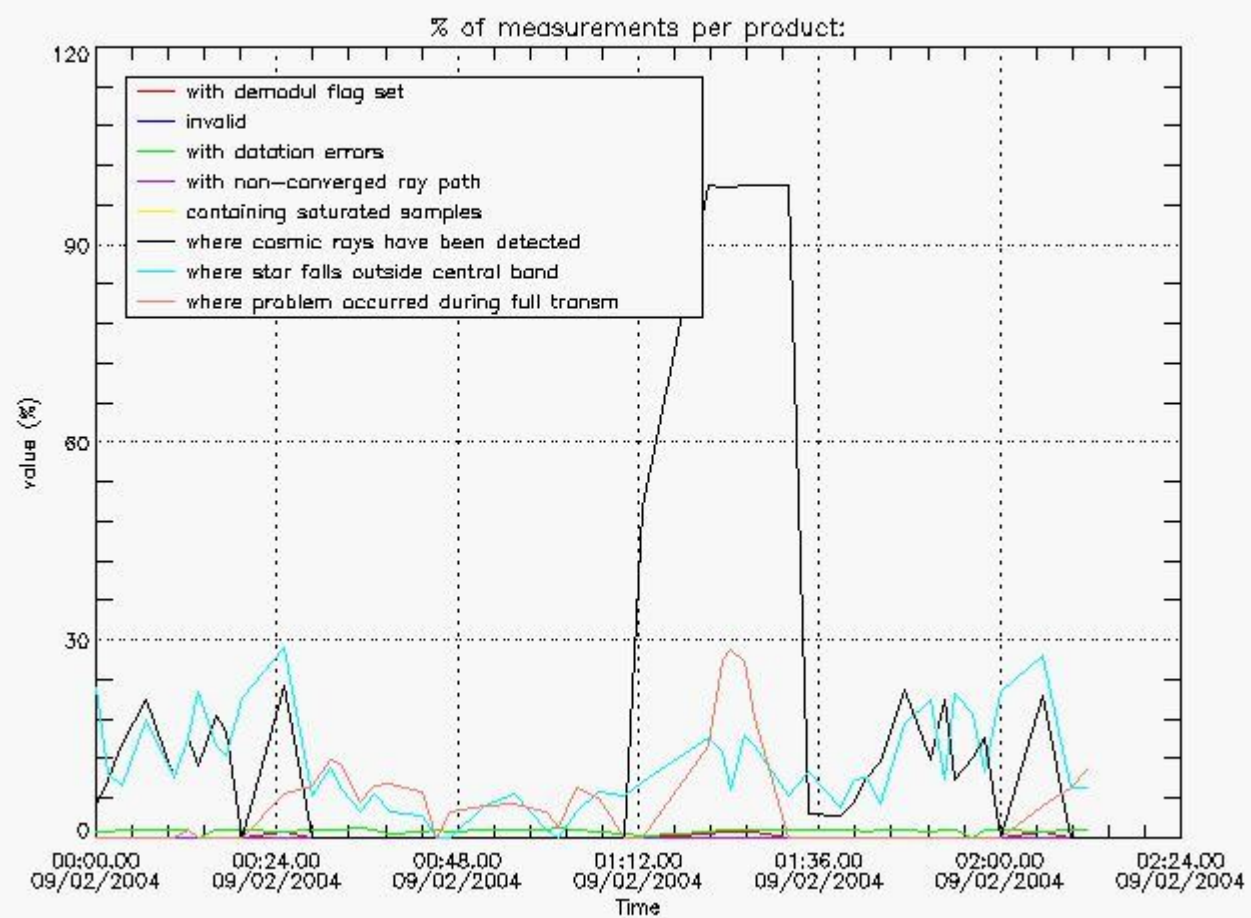

5.2 Plot quality information per product

6. Statistics and plot of tangent altitude of the last measurement (DARK & BRIGHT products without errors)

6.1 Statistics on tangent altitude lost:

Statistics	DARK	BRIGHT
Mean:	14.191	20.871
St. deviation:	4.0280	3.2574
Maximum:	20.890	27.962
Minimum:	6.3291	16.179
Number of data:	31.000	18.000

6.2 Plot for DARK limb products