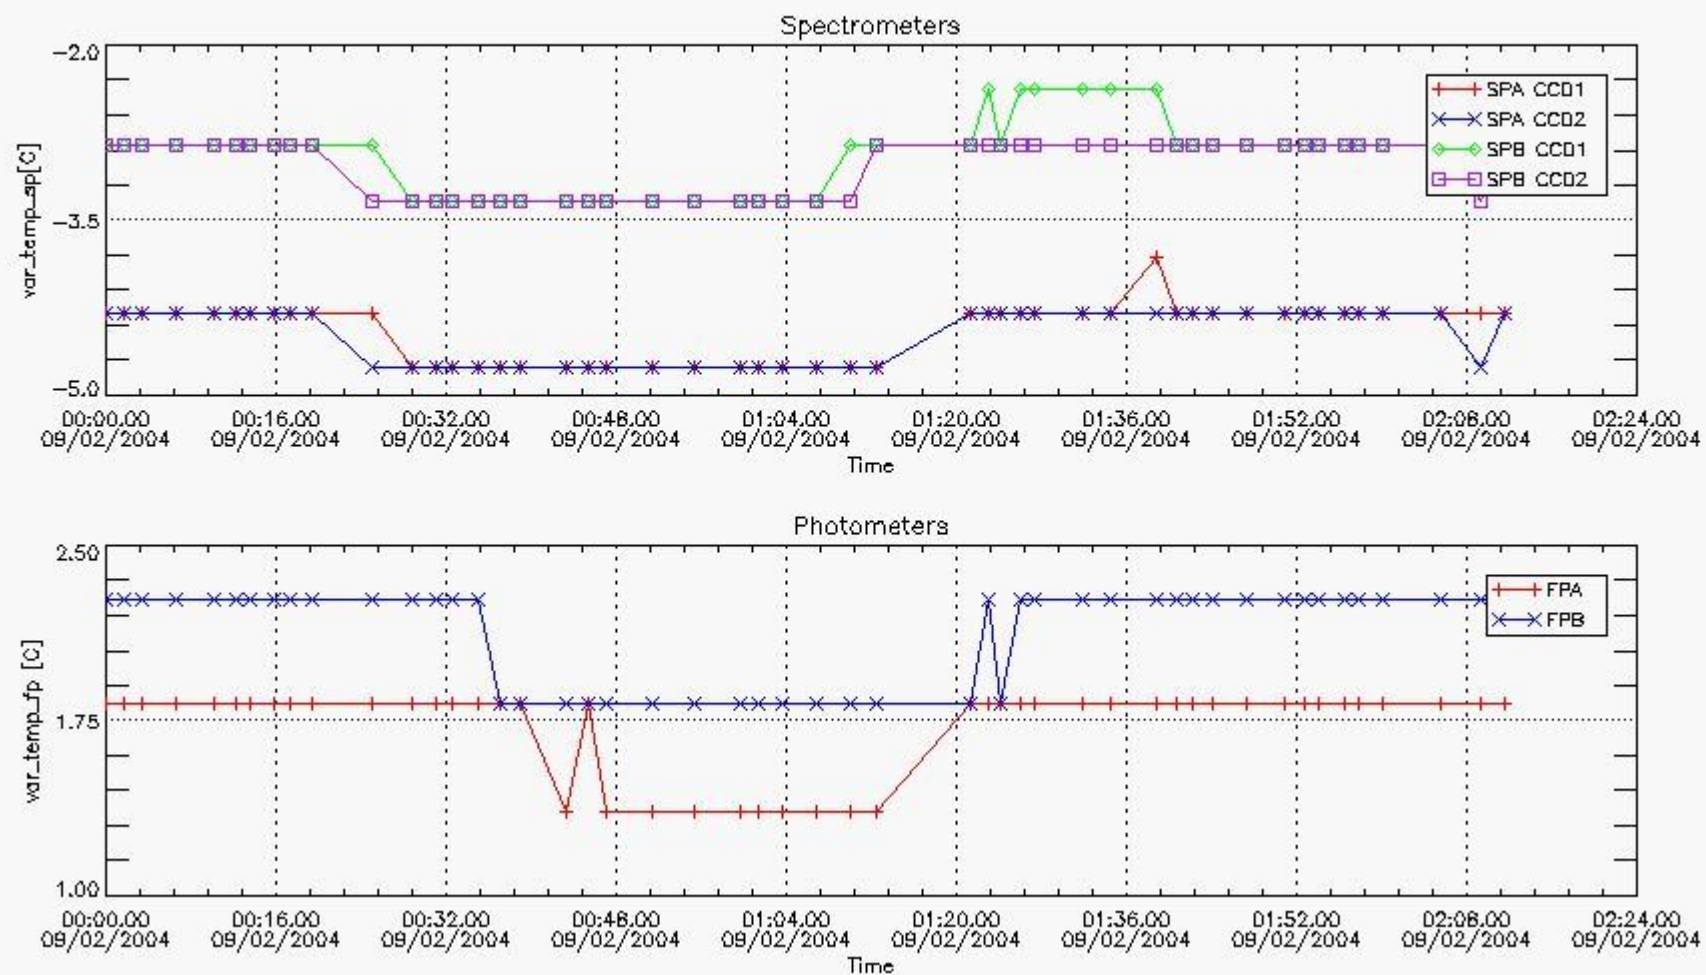

4. Overview of dark signal processing per product

The Dark Charge (DC) is a temperature-dependant signal added to the useful measurements and it is therefore subtracted from them during the processing. There are two phenomena that produce a continuous increase of the DC: the "hot pixels" (a pixel is "hot" when its DC exceeds by a significant amount its value measured on ground at the same temperature) and the "Random Telegraphic Signal" (abrupt change positive or negative of the CCD pixel signal, random in time, affecting only the DC part of the signal and not the photon generated signal).

In this section a list of products that did not use the Dark Sky Area (DSA) observation for the DC computation is given. It is also provided the mean DC plot per product for dark limb products with no error flag set.

4.1 All products used the DSA observation for the DC computation

4.2 Plot of mean dark charges per product: only products in DARK limb conditions without errors are used