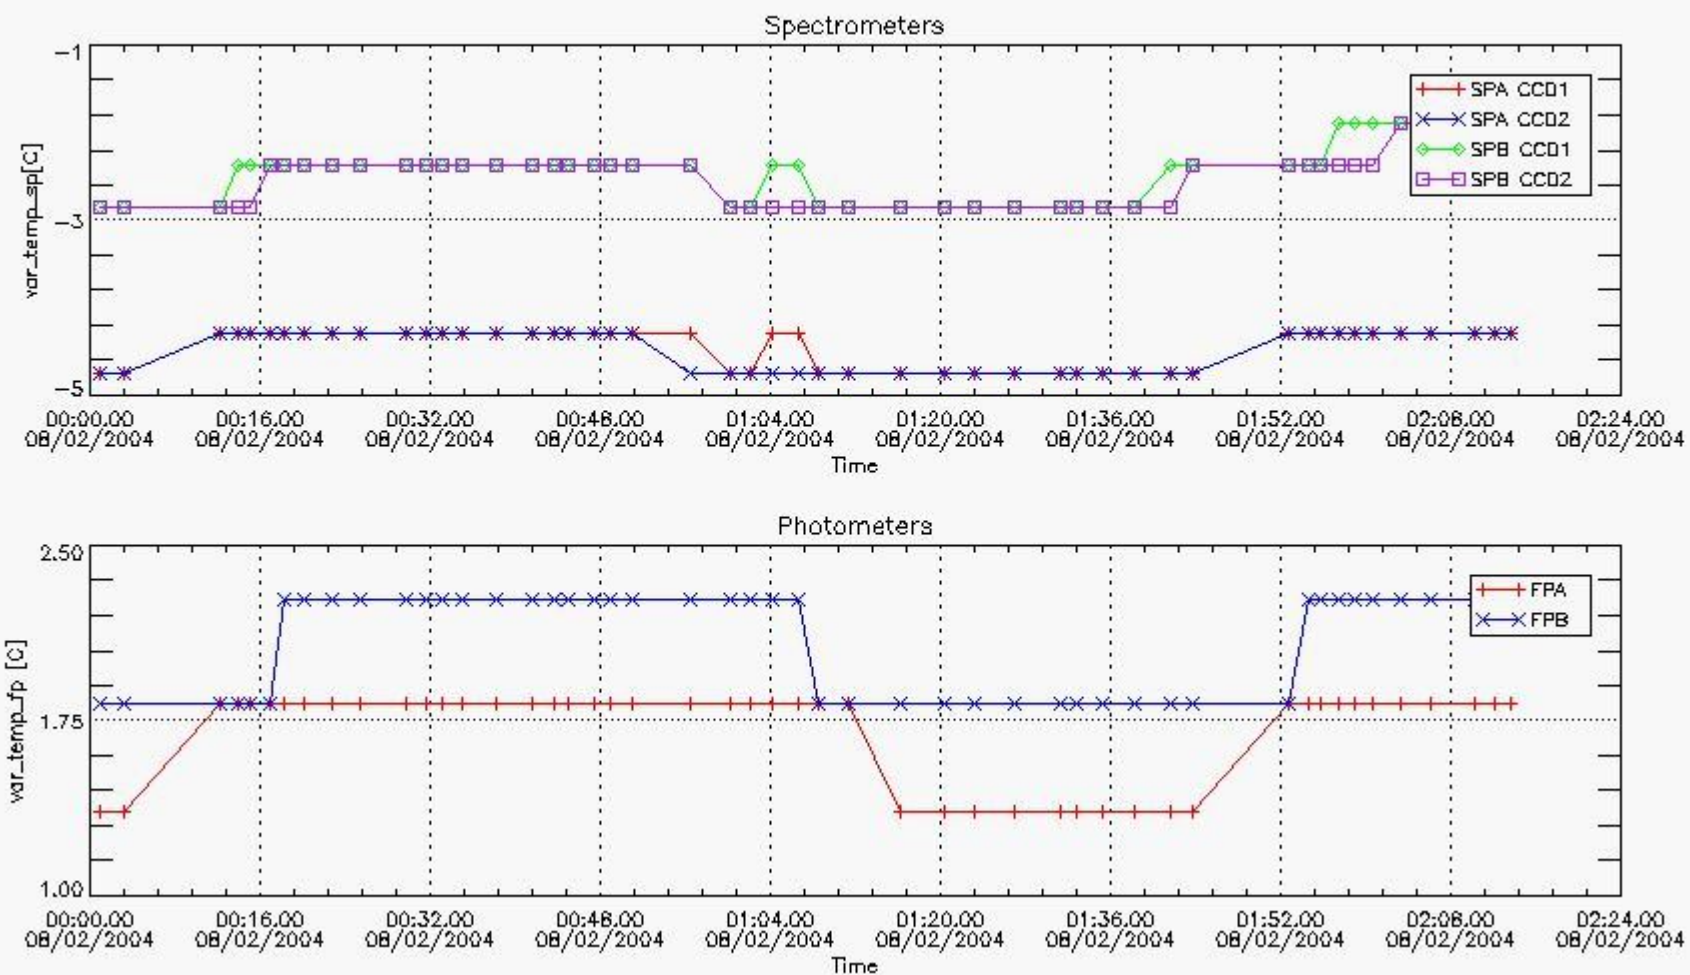

4. Overview of dark signal processing per product

The Dark Charge (DC) is a temperature-dependant signal added to the useful measurements and it is therefore subtracted from them during the processing. There are two phenomena that produce a continuous increase of the DC: the "hot pixels" (a pixel is "hot" when its DC exceeds by a significant amount its value measured on ground at the same temperature) and the "Random Telegraphic Signal" (abrupt change positive or negative of the CCD pixel signal, random in time, affecting only the DC part of the signal and not the photon generated signal).

In this section a list of products that did not use the Dark Sky Area (DSA) observation for the DC computation is given. It is also provided the mean DC plot per product for dark limb products with no error flag set.

4.1 All products used the DSA observation for the DC computation

4.2 Plot of mean dark charges per product: only products in DARK limb conditions without errors are used