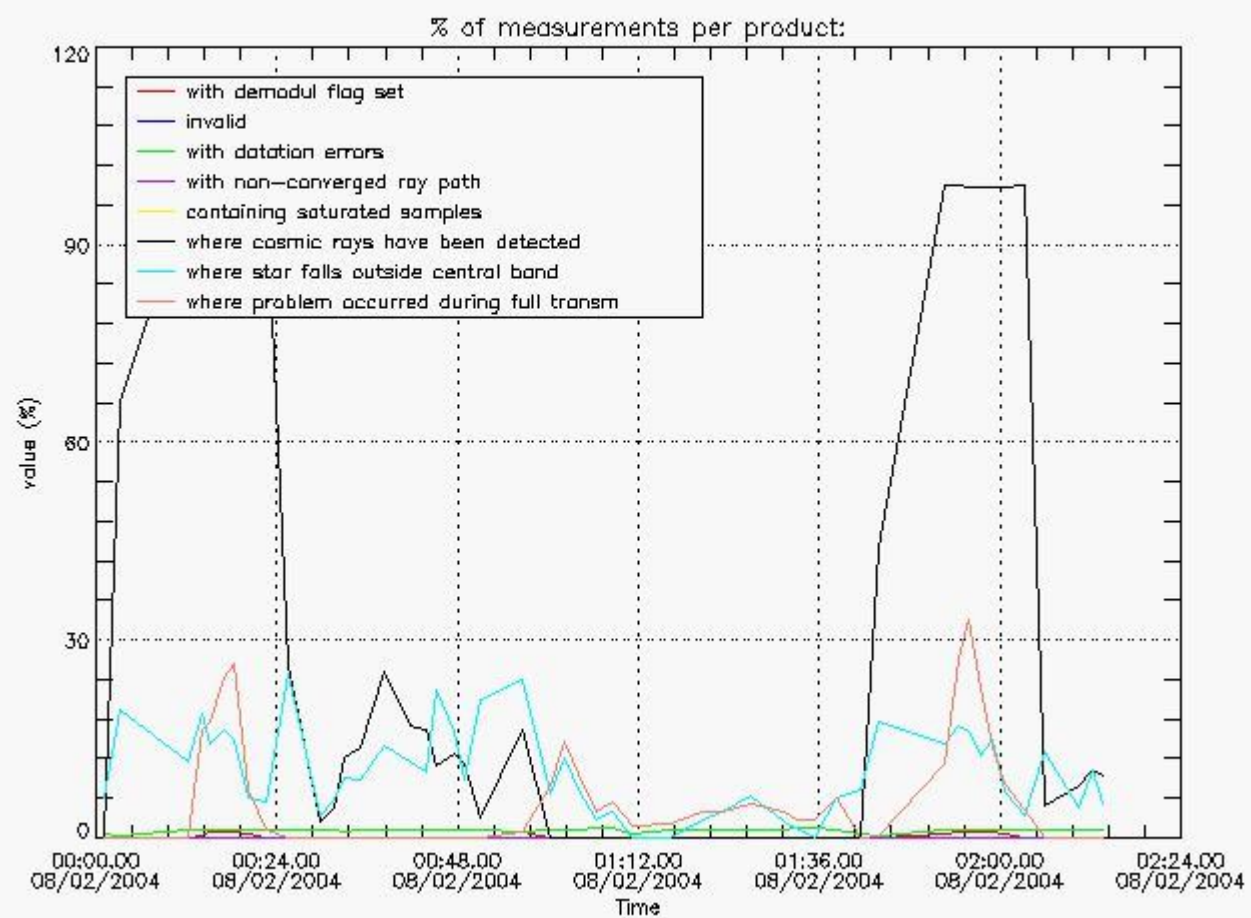

5.2 Plot quality information per product

6. Statistics and plot of tangent altitude of the last measurement (DARK & BRIGHT products without errors)

6.1 Statistics on tangent altitude lost:

Statistics	DARK	BRIGHT
Mean:	15.161	21.376
St. deviation:	3.9625	3.4806
Maximum:	22.474	26.659
Minimum:	7.6494	14.635
Number of data:	33.000	16.000

6.2 Plot for DARK limb products