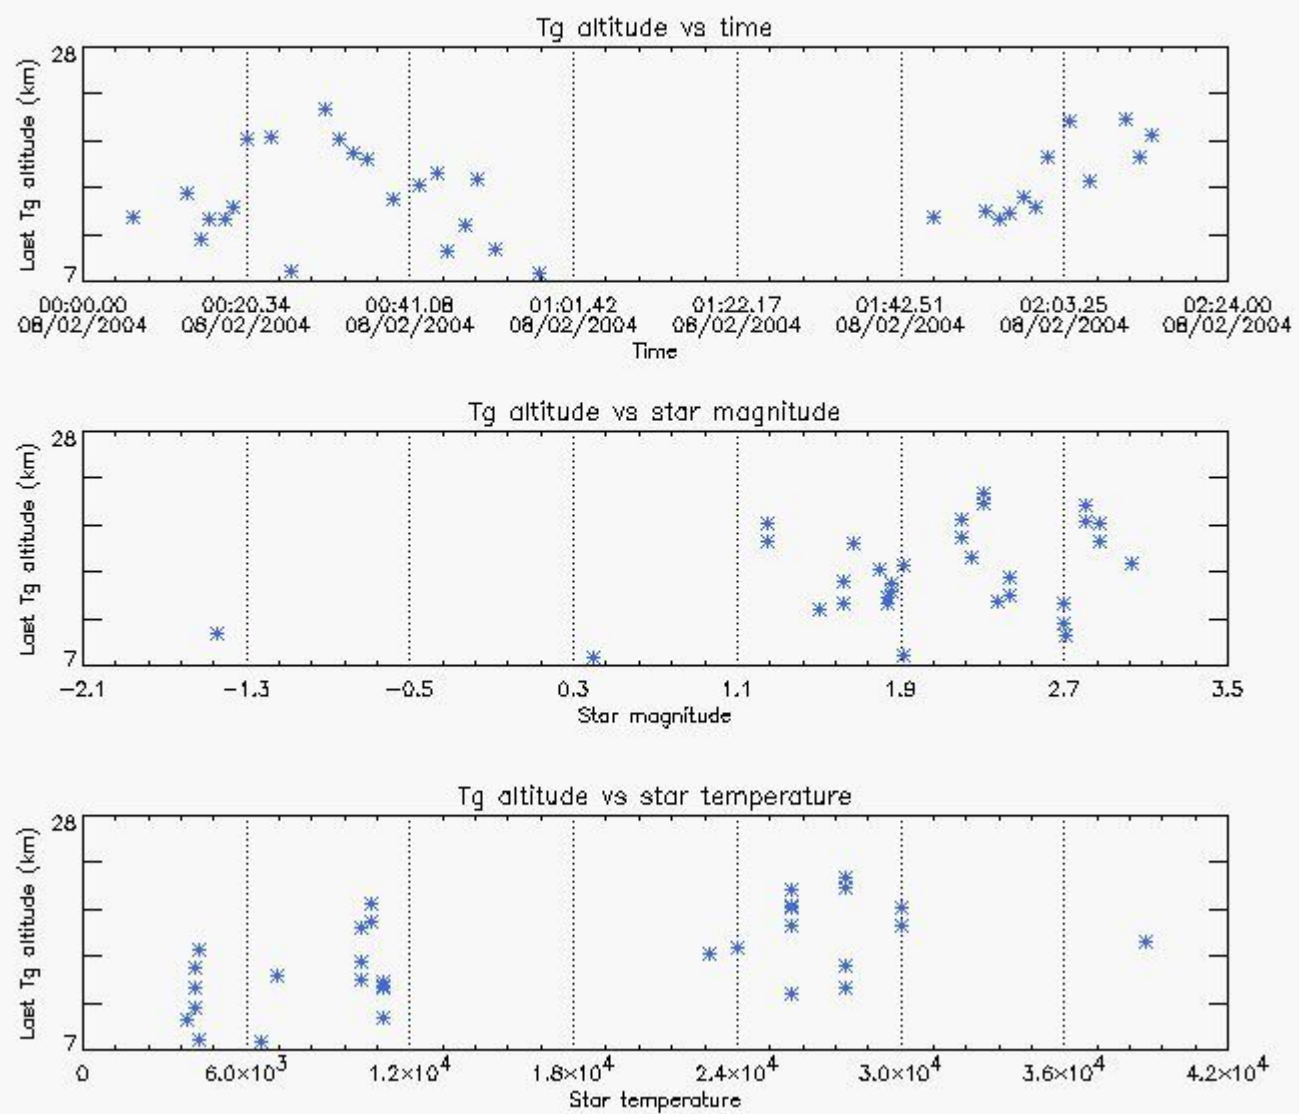

Tangent altitude at which the star is lost

6.3 Plot for BRIGHT limb products