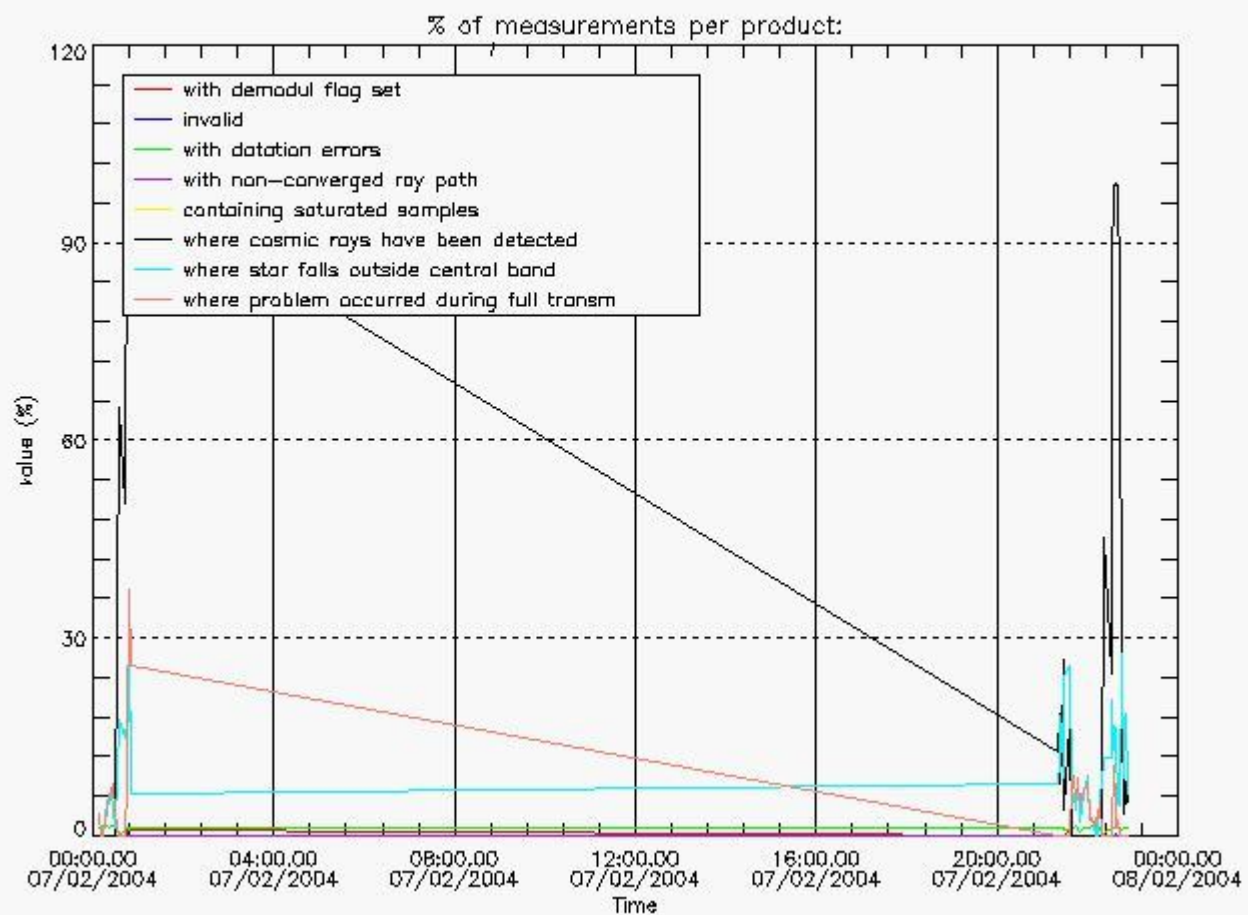

Reference spectrum with small number of measurements:	0.00000 %
SATU data not used:	0.00000 %

5.2 Plot quality information per product

6. Statistics and plot of tangent altitude of the last measurement (DARK & BRIGHT products without errors)

6.1 Statistics on tangent altitude lost:

Statistics	DARK	BRIGHT
Mean:	13.983	21.842
St. deviation:	4.5512	2.9742
Maximum:	21.718	29.212
Minimum:	3.8277	17.446
Number of data:	27.000	23.000

6.2 Plot for DARK limb products