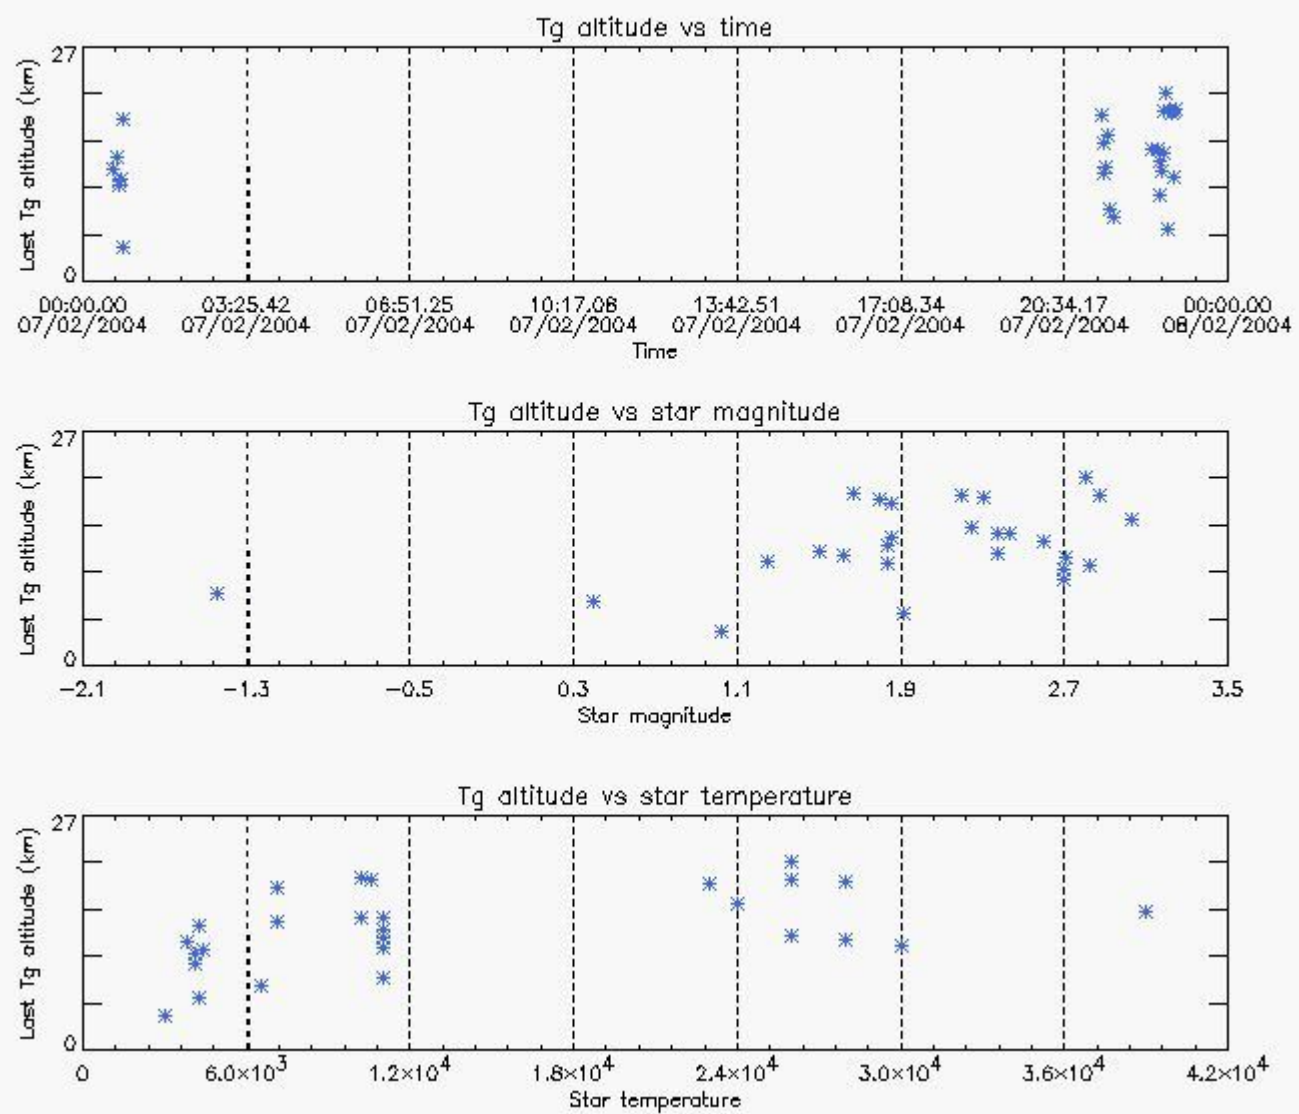

Tangent altitude at which the star is lost

6.3 Plot for BRIGHT limb products