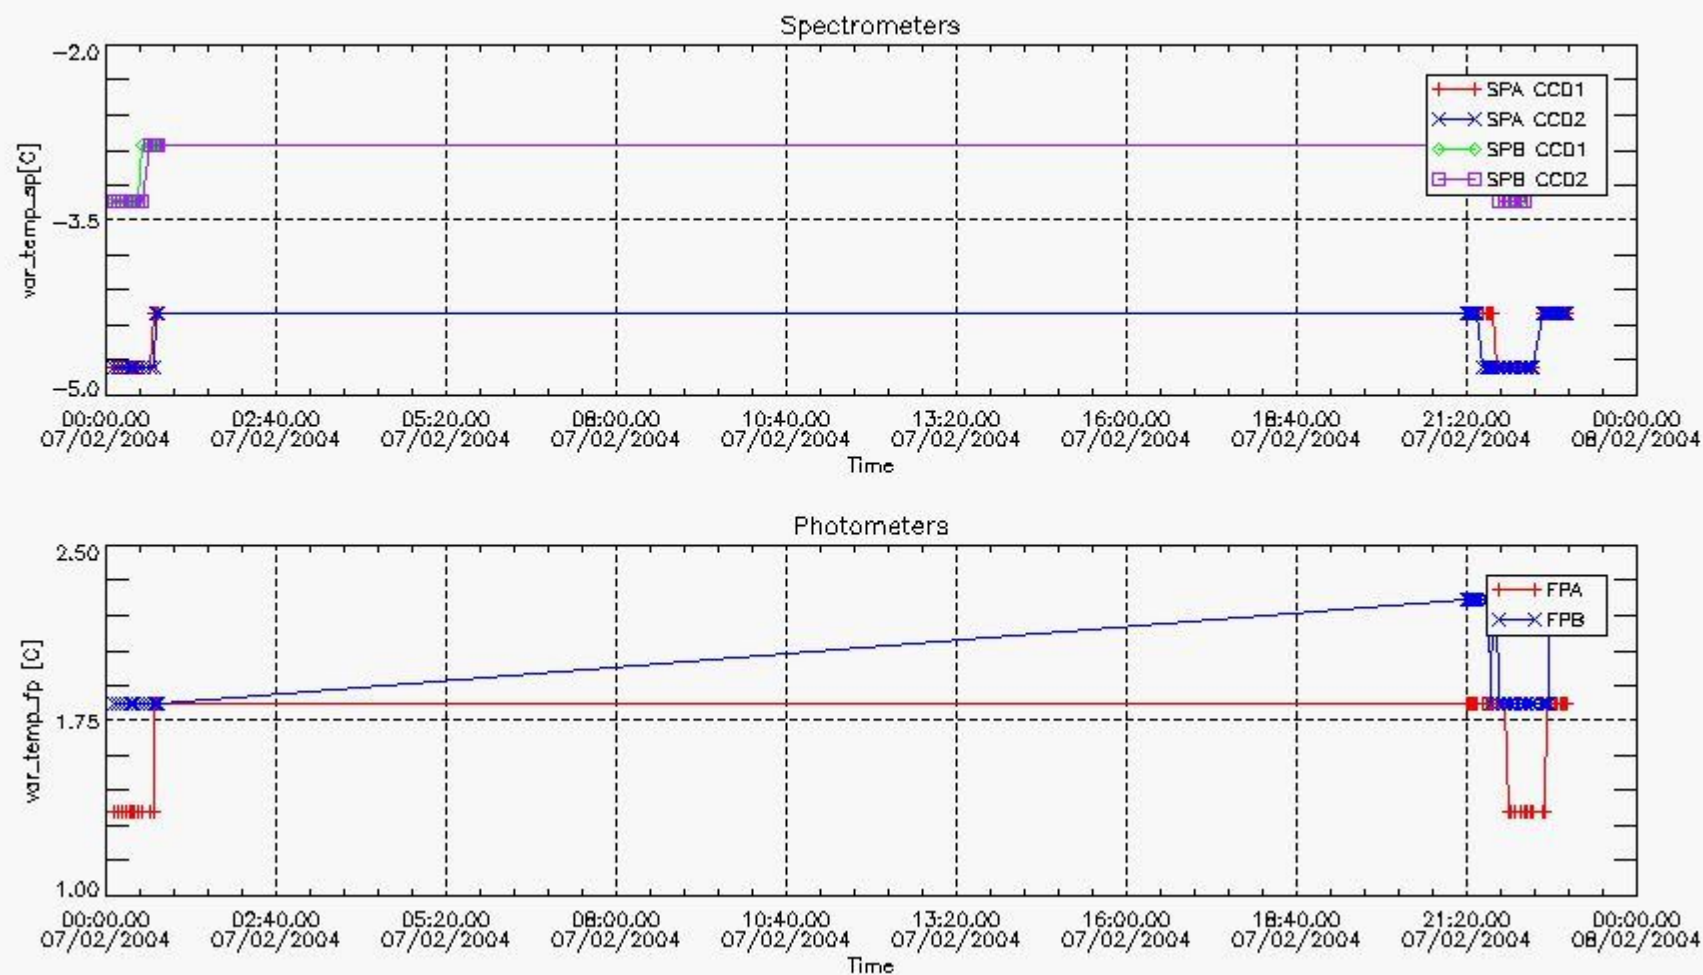

4. Overview of dark signal processing per product

The Dark Charge (DC) is a temperature-dependant signal added to the useful measurements and it is therefore subtracted from them during the processing. There are two phenomena that produce a continuous increase of the DC: the "hot pixels" (a pixel is "hot" when its DC exceeds by a significant amount its value measured on ground at the same temperature) and the "Random Telegraphic Signal" (abrupt change positive or negative of the CCD pixel signal, random in time, affecting only the DC part of the signal and not the photon generated signal).

In this section a list of products that did not use the Dark Sky Area (DSA) observation for the DC computation is given. It is also provided the mean DC plot per product for dark limb products with no error flag set.

4.1 These products did not use the DSA observation for DC computation:

Product name	DC information
GOM_TRA_1PNPDE20040207_000730_000000472024_00059_10133_0011.N1	DC map used (0)
GOM_TRA_1PNPDE20040207_001129_000000342024_00059_10133_0012.N1	DC map used (0)
GOM_TRA_1PNPDE20040207_001412_000000382024_00059_10133_0013.N1	DC map used (0)
GOM_TRA_1PNPDE20040207_001756_000000382024_00059_10133_0014.N1	DC map used (0)
GOM_TRA_1PNPDE20040207_002223_000000412024_00059_10133_0015.N1	DC map used (0)
GOM_TRA_1PNPDE20040207_002352_000000382024_00059_10133_0016.N1	DC map used (0)
GOM_TRA_1PNPDE20040207_002615_000000382024_00059_10133_0017.N1	DC map used (0)
GOM_TRA_1PNPDE20040207_002917_000000472024_00059_10133_0018.N1	DC map used (0)
GOM_TRA_1PNPDE20040207_003428_000001622024_00059_10133_0019.N1	DC map used (0)
GOM_TRA_1PNPDE20040207_004132_000000822024_00059_10133_0020.N1	DC map used (0)
GOM_TRA_1PNPDE20040207_004415_000000442024_00059_10133_0021.N1	DC map used (0)
GOM_TRA_1PNPDE20040207_004533_000000442024_00059_10133_0022.N1	DC map used (0)
GOM_TRA_1PNPDE20040207_004643_000000442024_00059_10133_0023.N1	DC map used (0)
GOM_TRA_1PNPDE20040207_004812_000000632024_00059_10133_0024.N1	DC map used (0)