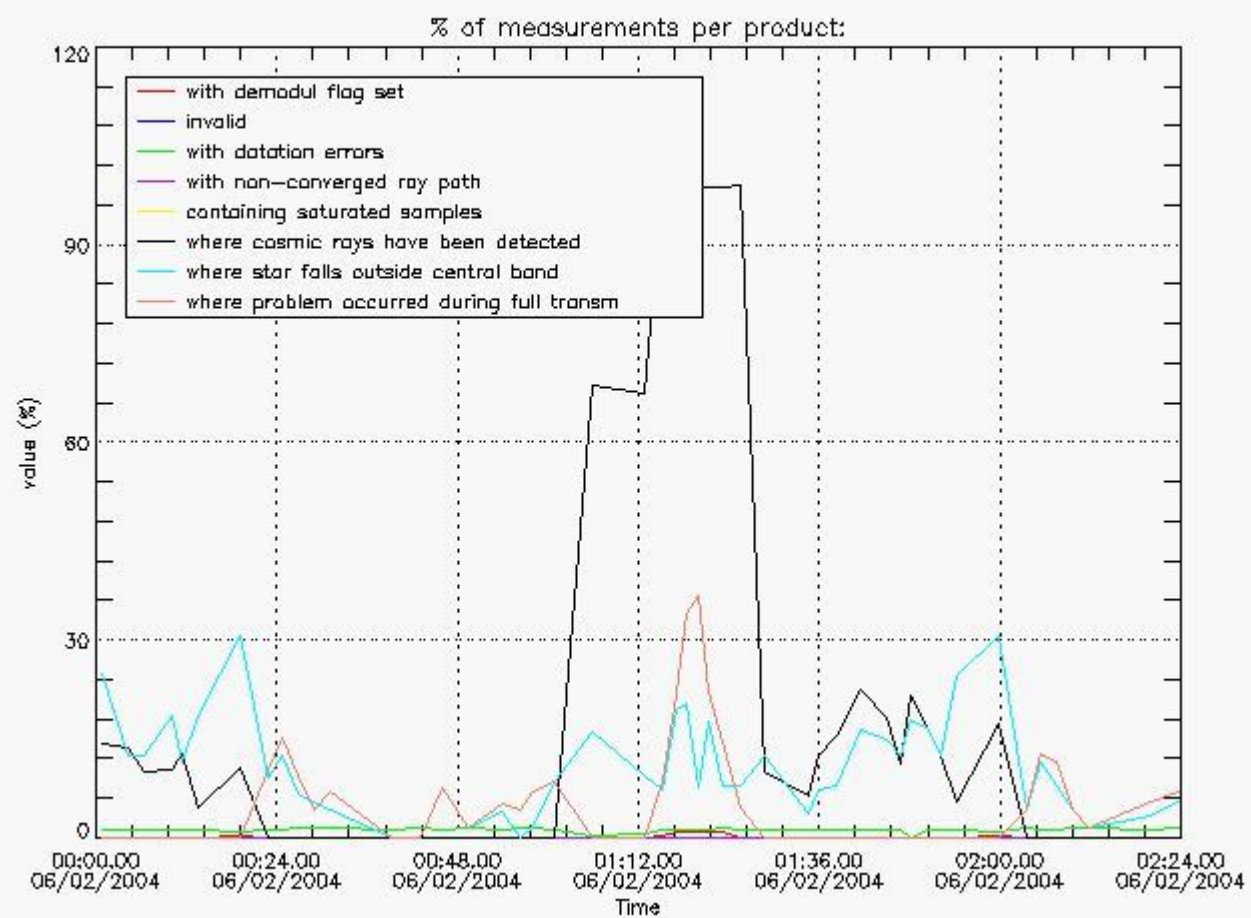

5.2 Plot quality information per product

6. Statistics and plot of tangent altitude of the last measurement (DARK & BRIGHT products without errors)

6.1 Statistics on tangent altitude lost:

Statistics	DARK	BRIGHT
Mean:	14.002	21.230
St. deviation:	3.8721	3.8704
Maximum:	21.309	29.862
Minimum:	5.9939	14.785
Number of data:	28.000	20.000

6.2 Plot for DARK limb products