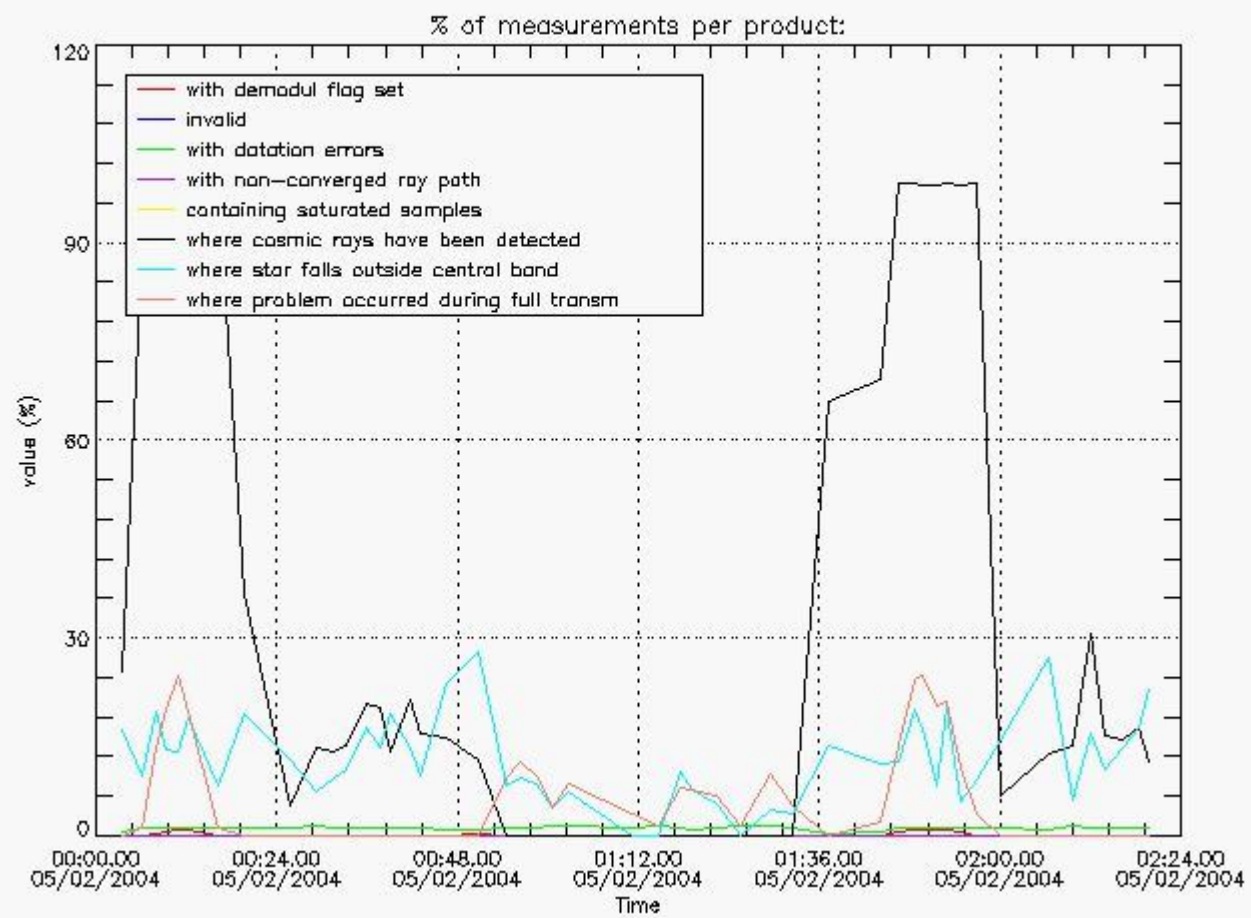

5.2 Plot quality information per product

6. Statistics and plot of tangent altitude of the last measurement (DARK & BRIGHT products without errors)

6.1 Statistics on tangent altitude lost:

Statistics	DARK	BRIGHT
Mean:	14.305	20.994
St. deviation:	3.4131	3.1077
Maximum:	20.700	27.019
Minimum:	7.0502	16.669
Number of data:	36.000	13.000

6.2 Plot for DARK limb products