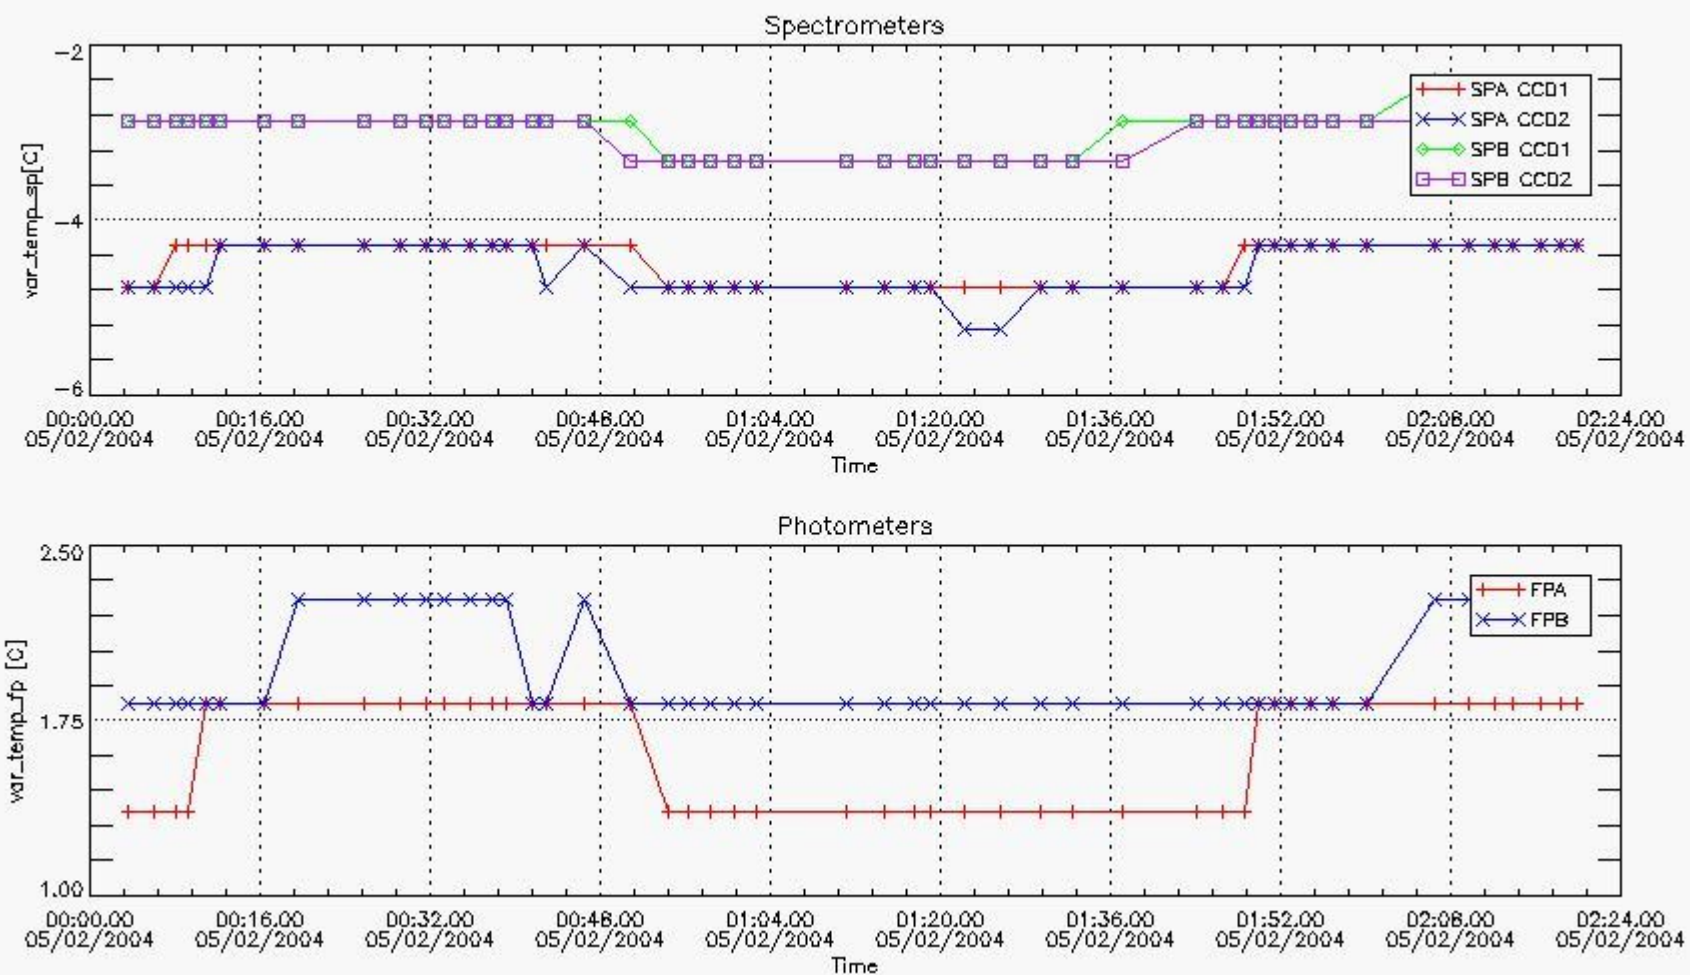

4. Overview of dark signal processing per product

The Dark Charge (DC) is a temperature-dependant signal added to the useful measurements and it is therefore subtracted from them during the processing. There are two phenomena that produce a continuous increase of the DC: the "hot pixels" (a pixel is "hot" when its DC exceeds by a significant amount its value measured on ground at the same temperature) and the "Random Telegraphic Signal" (abrupt change positive or negative of the CCD pixel signal, random in time, affecting only the DC part of the signal and not the photon generated signal).

In this section a list of products that did not use the Dark Sky Area (DSA) observation for the DC computation is given. It is also provided the mean DC plot per product for dark limb products with no error flag set.

4.1 All products used the DSA observation for the DC computation

4.2 Plot of mean dark charges per product: only products in DARK limb conditions without errors are used