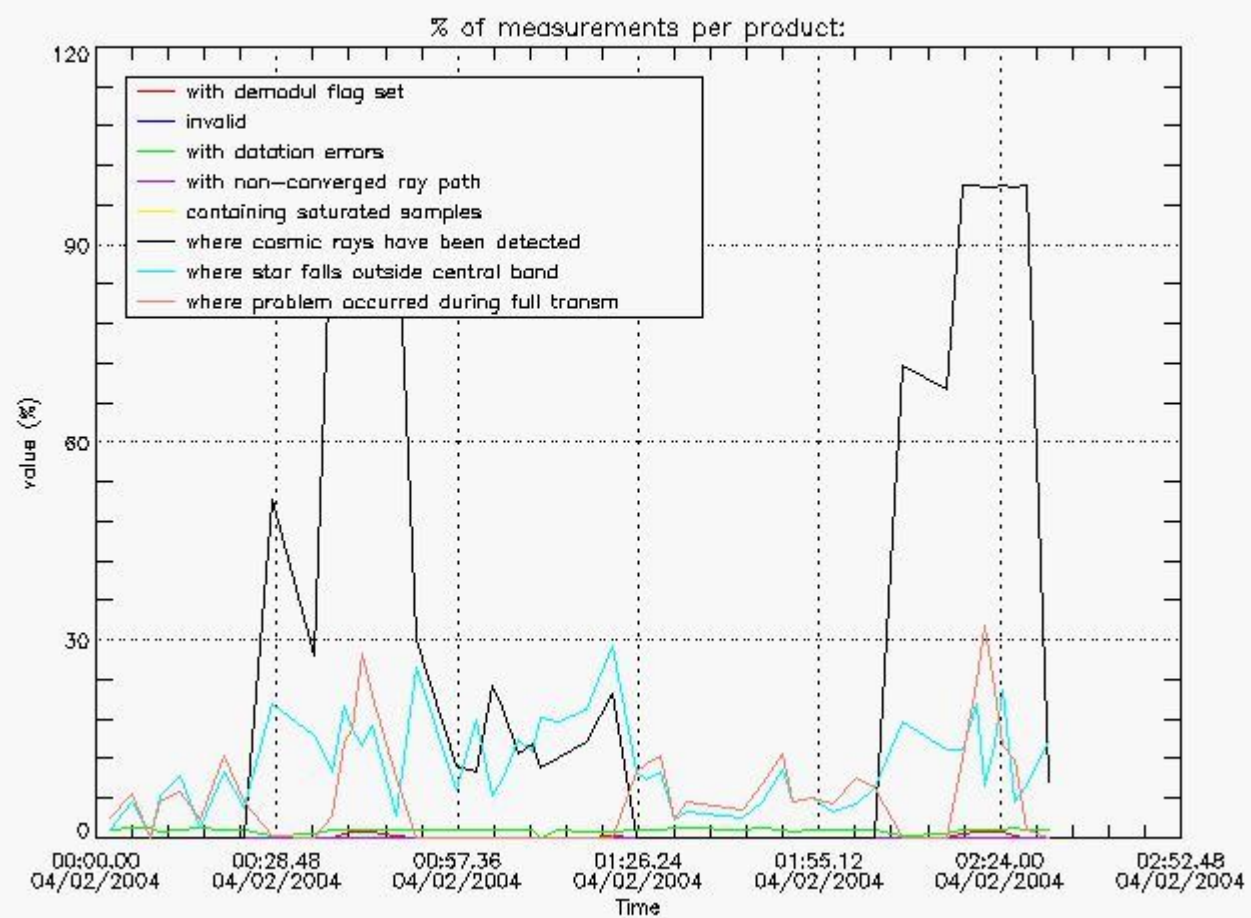

5.2 Plot quality information per product

6. Statistics and plot of tangent altitude of the last measurement (DARK & BRIGHT products without errors)

6.1 Statistics on tangent altitude lost:

Statistics	DARK	BRIGHT
Mean:	13.768	20.544
St. deviation:	3.8019	3.2572
Maximum:	21.149	29.206
Minimum:	6.3038	15.834
Number of data:	29.000	21.000

6.2 Plot for DARK limb products