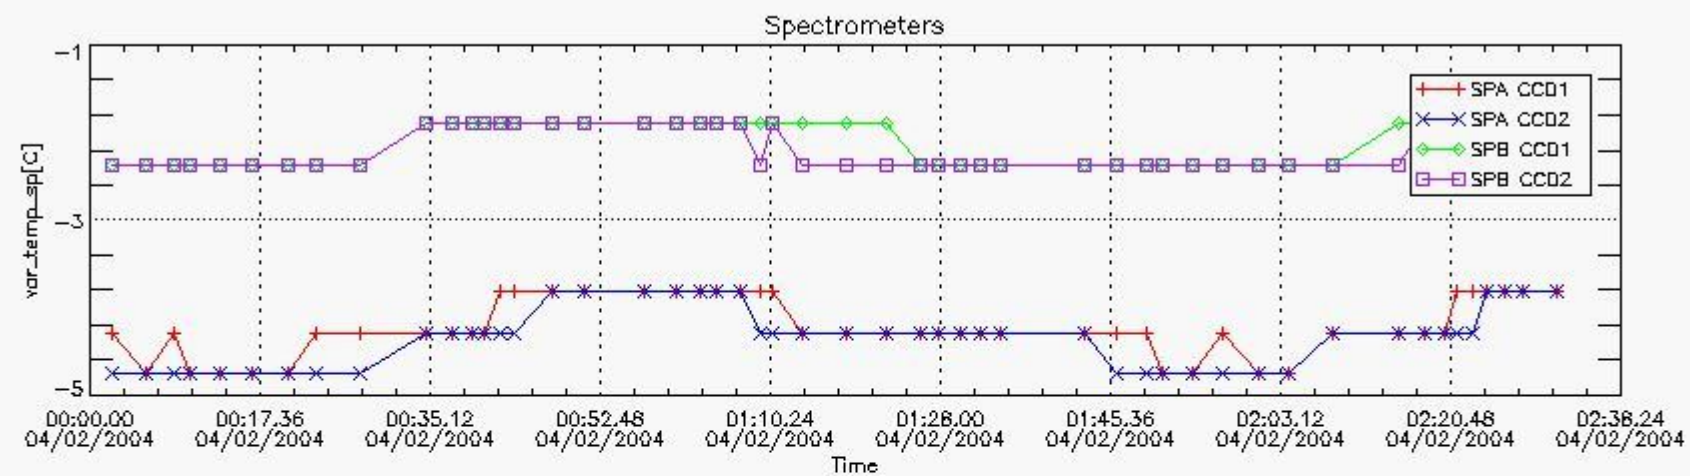

4. Overview of dark signal processing per product

The Dark Charge (DC) is a temperature-dependant signal added to the useful measurements and it is therefore subtracted from them during the processing. There are two phenomena that produce a continuous increase of the DC: the "hot pixels" (a pixel is "hot" when its DC exceeds by a significant amount its value measured on ground at the same temperature) and the "Random Telegraphic Signal" (abrupt change positive or negative of the CCD pixel signal, random in time, affecting only the DC part of the signal and not the photon generated signal).

In this section a list of products that did not use the Dark Sky Area (DSA) observation for the DC computation is given. It is also provided the mean DC plot per product for dark limb products with no error flag set.

4.1 All products used the DSA observation for the DC computation

4.2 Plot of mean dark charges per product: only products in DARK limb conditions without errors are used