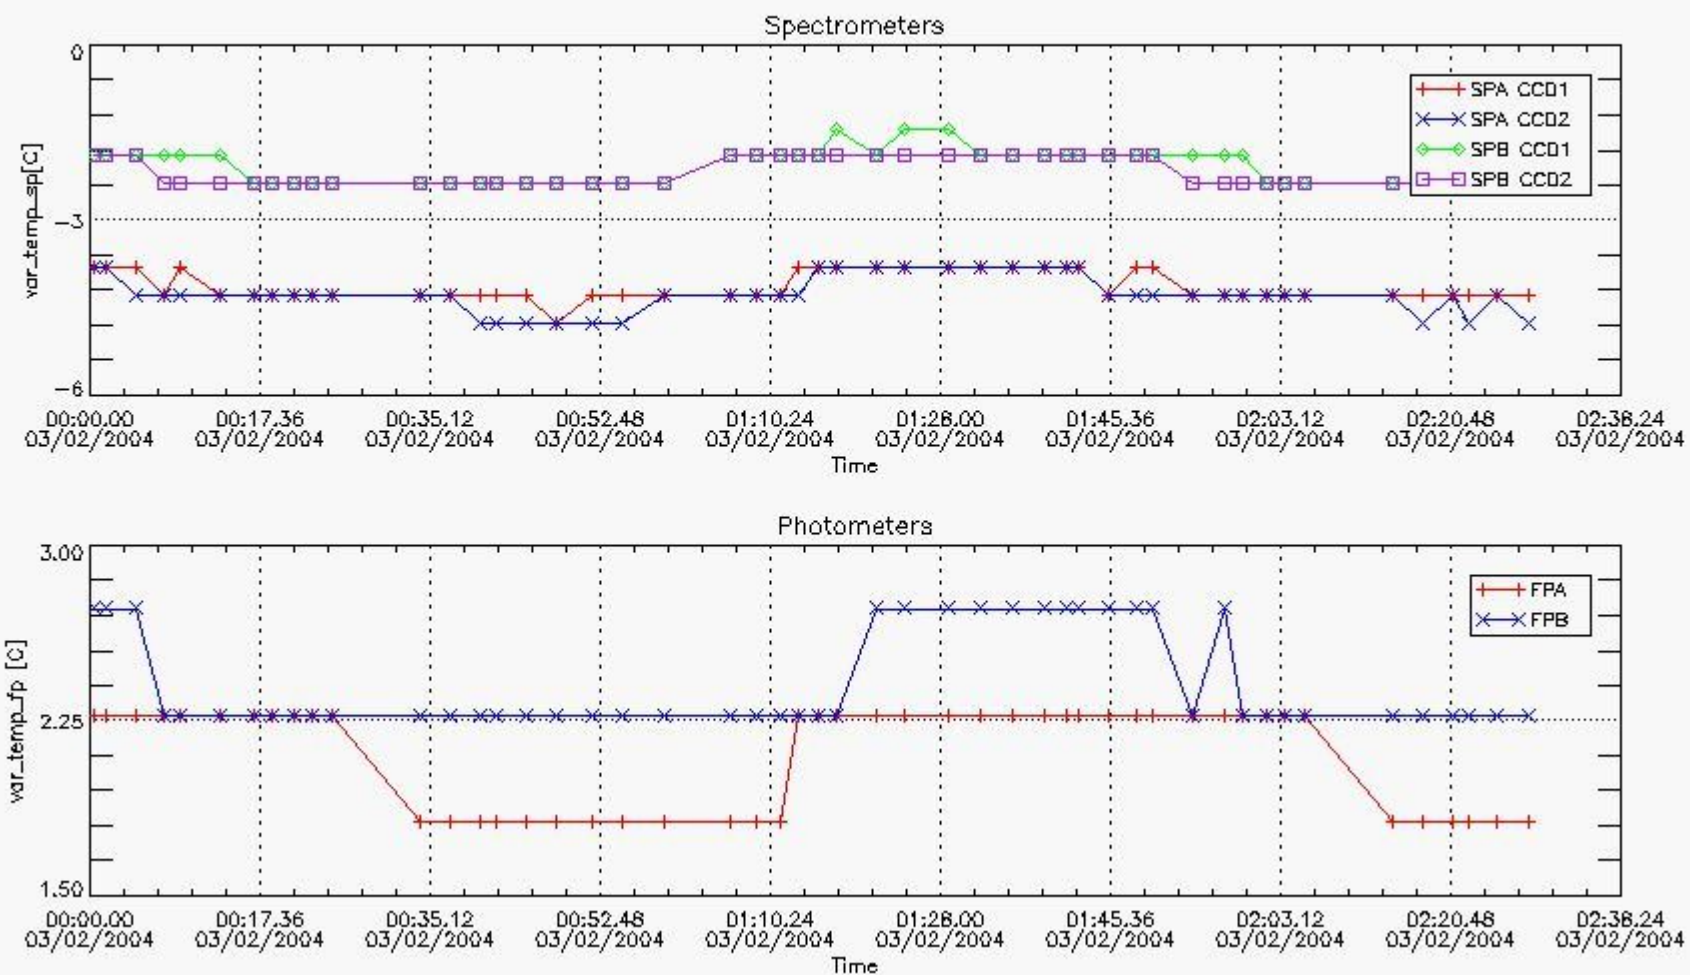

4. Overview of dark signal processing per product

The Dark Charge (DC) is a temperature-dependant signal added to the useful measurements and it is therefore subtracted from them during the processing. There are two phenomena that produce a continuous increase of the DC: the "hot pixels" (a pixel is "hot" when its DC exceeds by a significant amount its value measured on ground at the same temperature) and the "Random Telegraphic Signal" (abrupt change positive or negative of the CCD pixel signal, random in time, affecting only the DC part of the signal and not the photon generated signal).

In this section a list of products that did not use the Dark Sky Area (DSA) observation for the DC computation is given. It is also provided the mean DC plot per product for dark limb products with no error flag set.

4.1 All products used the DSA observation for the DC computation

4.2 Plot of mean dark charges per product: only products in DARK limb conditions without errors are used