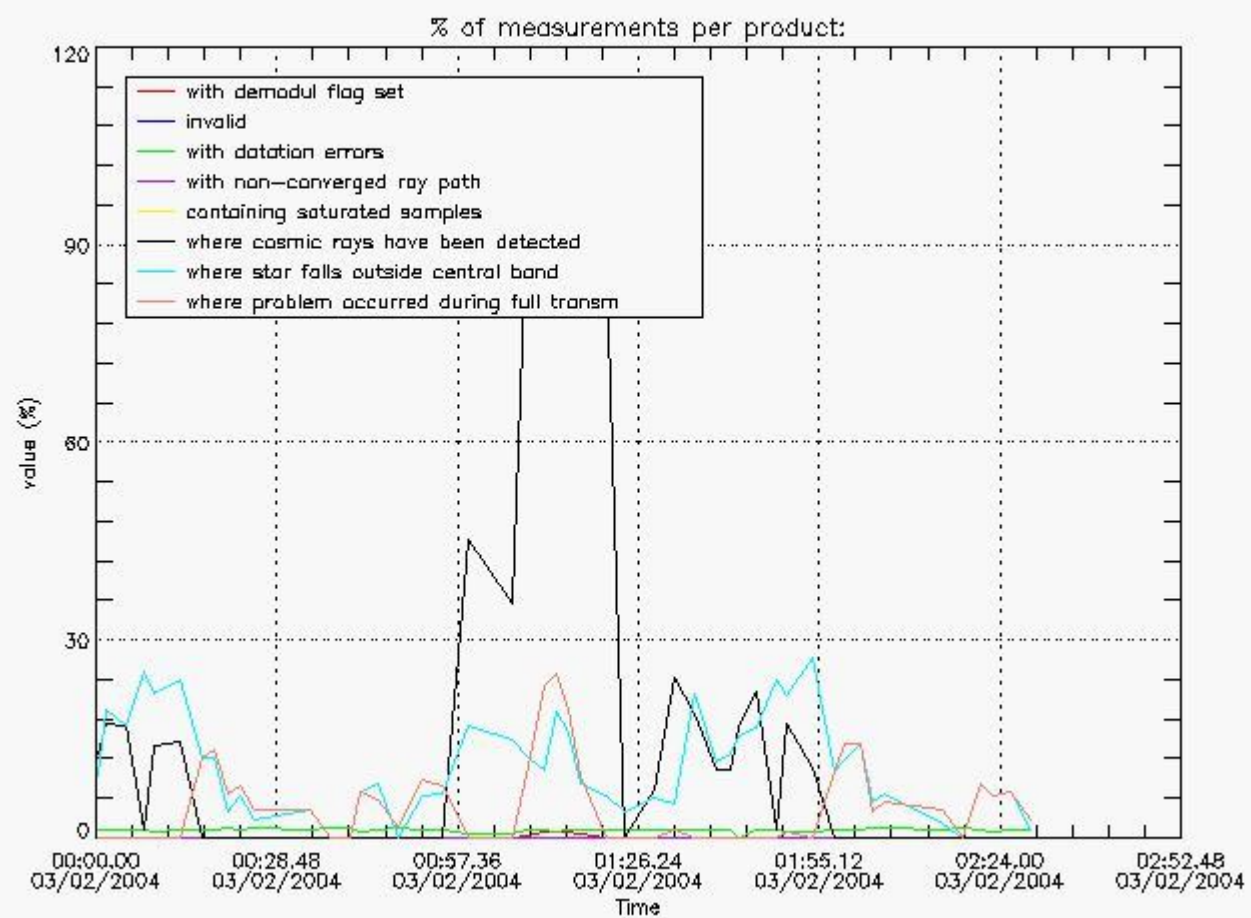

5.2 Plot quality information per product

6. Statistics and plot of tangent altitude of the last measurement (DARK & BRIGHT products without errors)

6.1 Statistics on tangent altitude lost:

Statistics	DARK	BRIGHT
Mean:	13.362	20.939
St. deviation:	4.0764	4.3213
Maximum:	21.246	28.964
Minimum:	7.5089	14.624
Number of data:	25.000	24.000

6.2 Plot for DARK limb products