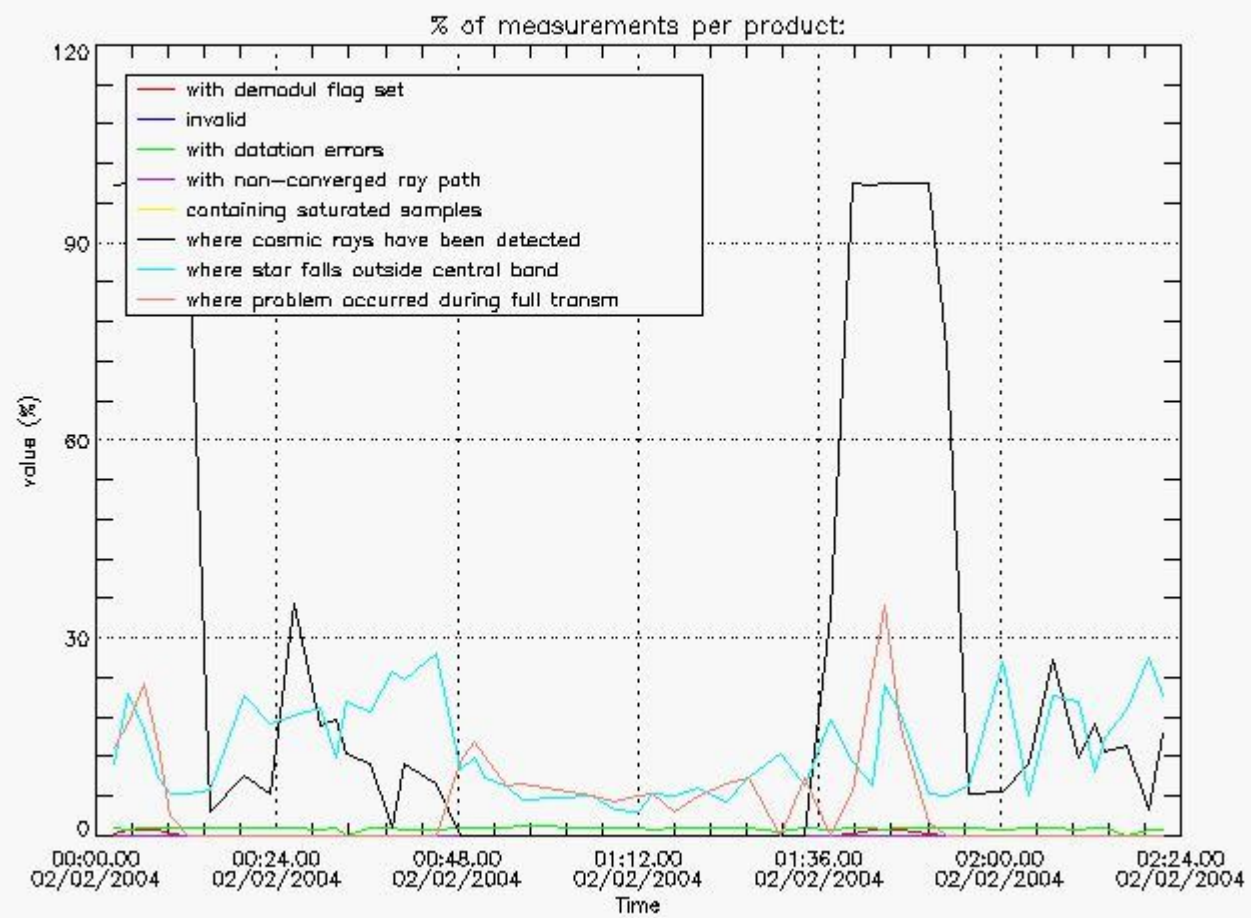

Item	Value
Time of report generation	03FEB2004 06:56:19
Data source version	<Any version>
Start time of products	02-FEB-2004 (02FEB2004 00:00:00)
Stop time of products	03-FEB-2004 (03FEB2004 00:00:00)
Store outputs flag	1
Nb of level 1b prods	49
Nb of prods with errors	0

4.1 All products used the DSA observation for the DC computation

4.2 Plot of mean dark charges per product: only products in DARK limb conditions without errors are used

5. Demodulation flag and quality information monitoring

5.1 Percentage of products during reporting period with:

At least one measurement with demodulation flag set:	28.5714 %
Reference spectrum computed from DB:	0.00000 %
Reference spectrum with small number of measurements:	0.00000 %
SATU data not used:	0.00000 %

5.2 Plot quality information per product

6. Statistics and plot of tangent altitude of the last measurement (DARK & BRIGHT products without errors)

6.1 Statistics on tangent altitude lost:

Statistics	DARK	BRIGHT
Mean:	13.228	18.789
St. deviation:	4.1089	2.6468
Maximum:	19.948	21.837
Minimum:	6.9498	14.219
Number of data:	34.000	15.000