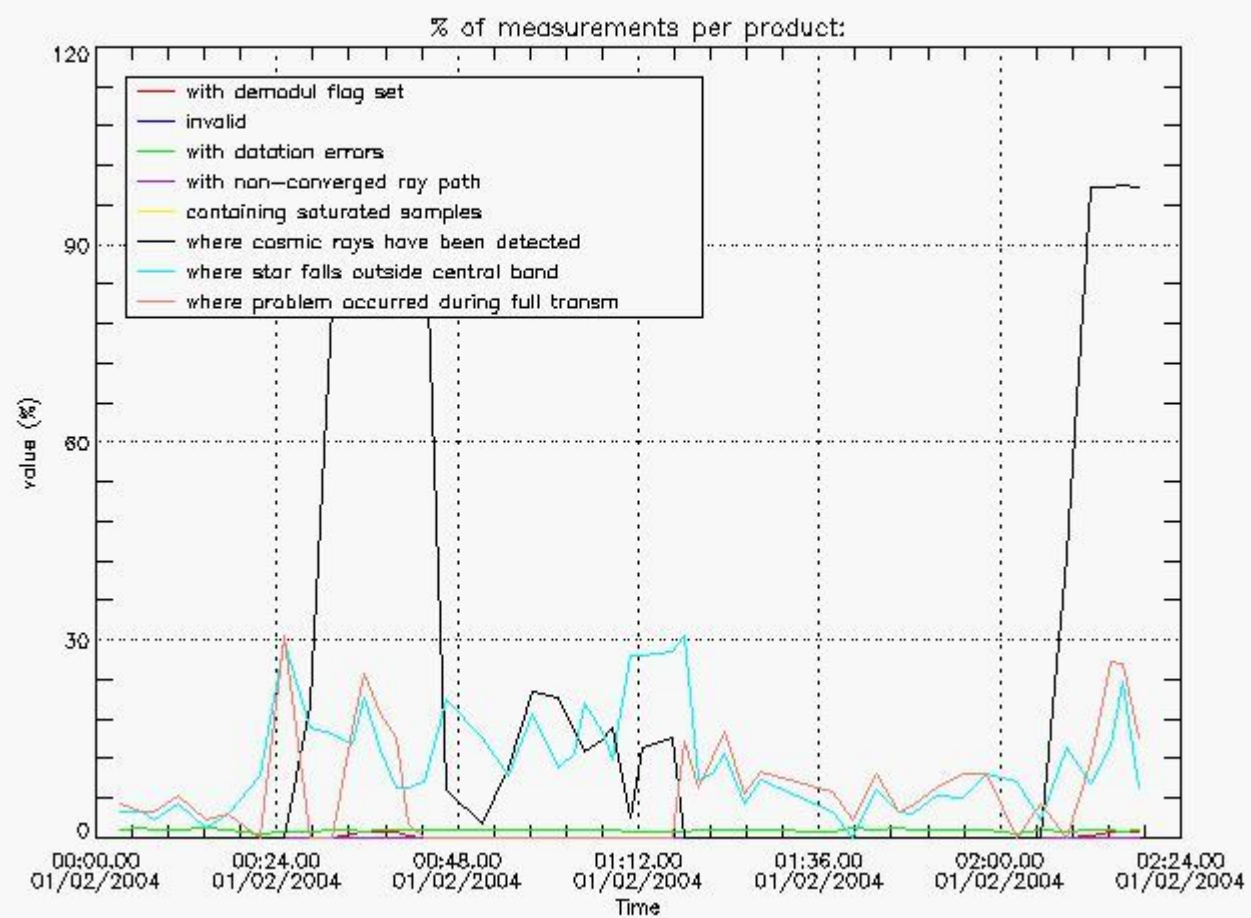

5.2 Plot quality information per product

6. Statistics and plot of tangent altitude of the last measurement (DARK & BRIGHT products without errors)

6.1 Statistics on tangent altitude lost:

Statistics	DARK	BRIGHT
Mean:	13.333	18.912
St. deviation:	3.7729	4.8422
Maximum:	19.195	25.270
Minimum:	6.8340	6.3281
Number of data:	25.000	24.000

6.2 Plot for DARK limb products