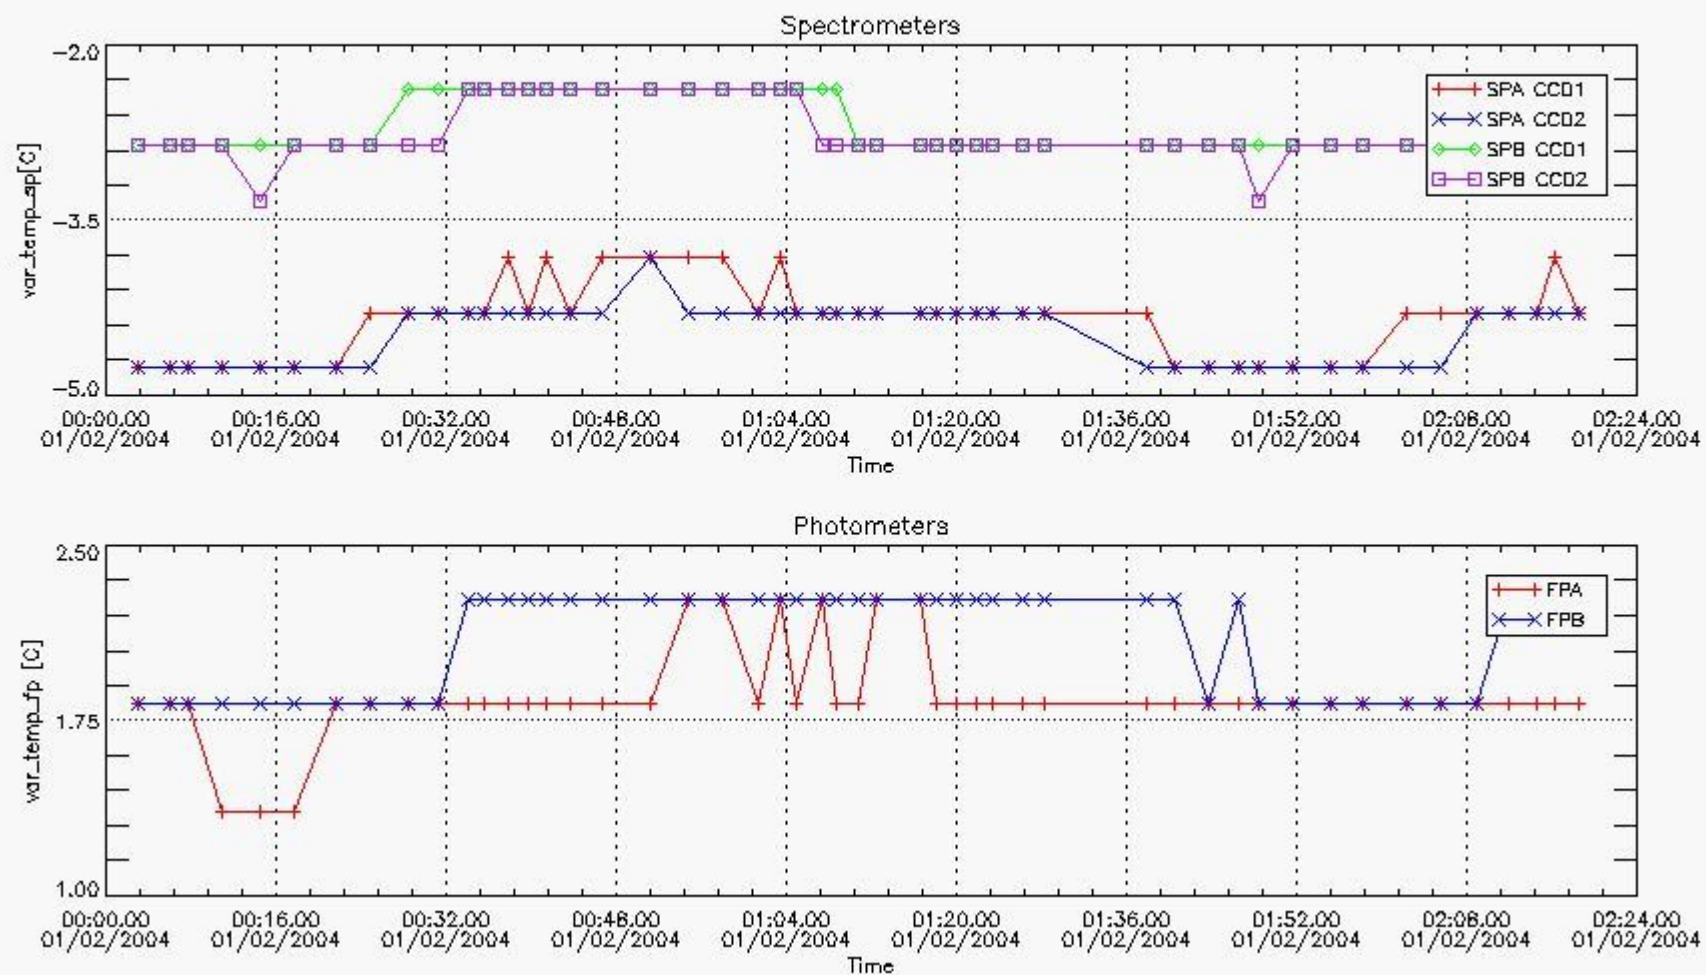

4. Overview of dark signal processing per product

The Dark Charge (DC) is a temperature-dependant signal added to the useful measurements and it is therefore subtracted from them during the processing. There are two phenomena that produce a continuous increase of the DC: the "hot pixels" (a pixel is "hot" when its DC exceeds by a significant amount its value measured on ground at the same temperature) and the "Random Telegraphic Signal" (abrupt change positive or negative of the CCD pixel signal, random in time, affecting only the DC part of the signal and not the photon generated signal).

In this section a list of products that did not use the Dark Sky Area (DSA) observation for the DC computation is given. It is also provided the mean DC plot per product for dark limb products with no error flag set.

4.1 All products used the DSA observation for the DC computation

4.2 Plot of mean dark charges per product: only products in DARK limb conditions without errors are used