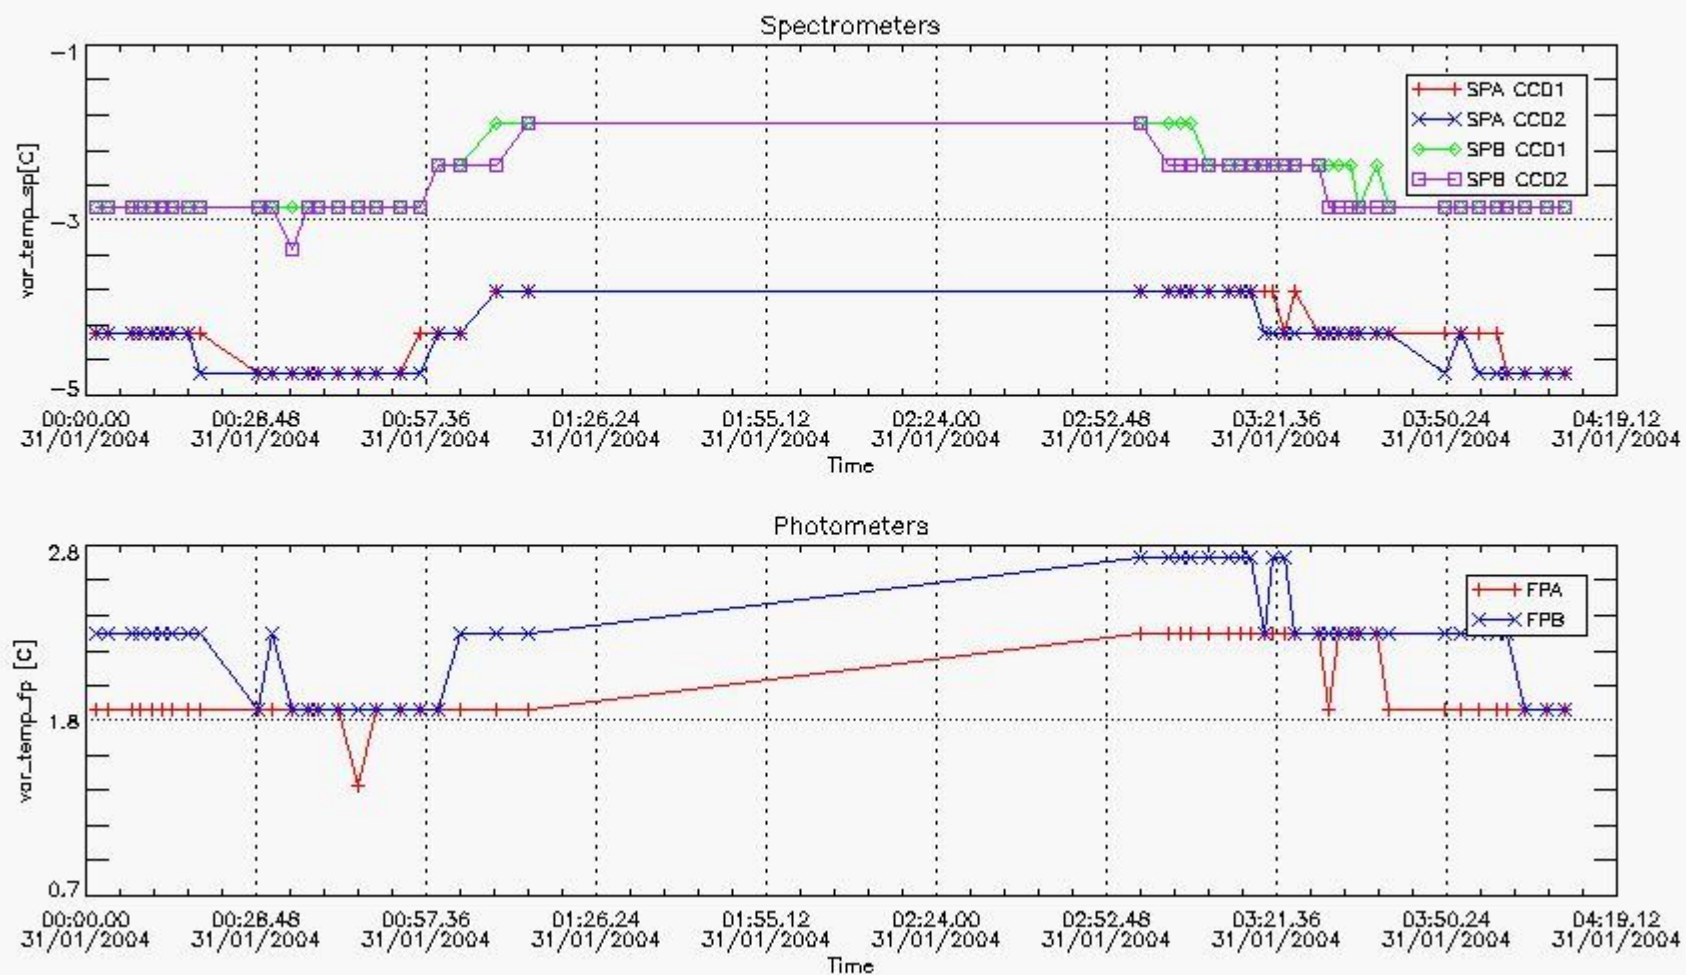

4. Overview of dark signal processing per product

The Dark Charge (DC) is a temperature-dependant signal added to the useful measurements and it is therefore subtracted from them during the processing. There are two phenomena that produce a continuous increase of the DC: the "hot pixels" (a pixel is "hot" when its DC exceeds by a significant amount its value measured on ground at the same temperature) and the "Random Telegraphic Signal" (abrupt change positive or negative of the CCD pixel signal, random in time, affecting only the DC part of the signal and not the photon generated signal).

In this section a list of products that did not use the Dark Sky Area (DSA) observation for the DC computation is given. It is also provided the mean DC plot per product for dark limb products with no error flag set.

4.1 All products used the DSA observation for the DC computation

4.2 Plot of mean dark charges per product: only products in DARK limb conditions without errors are used