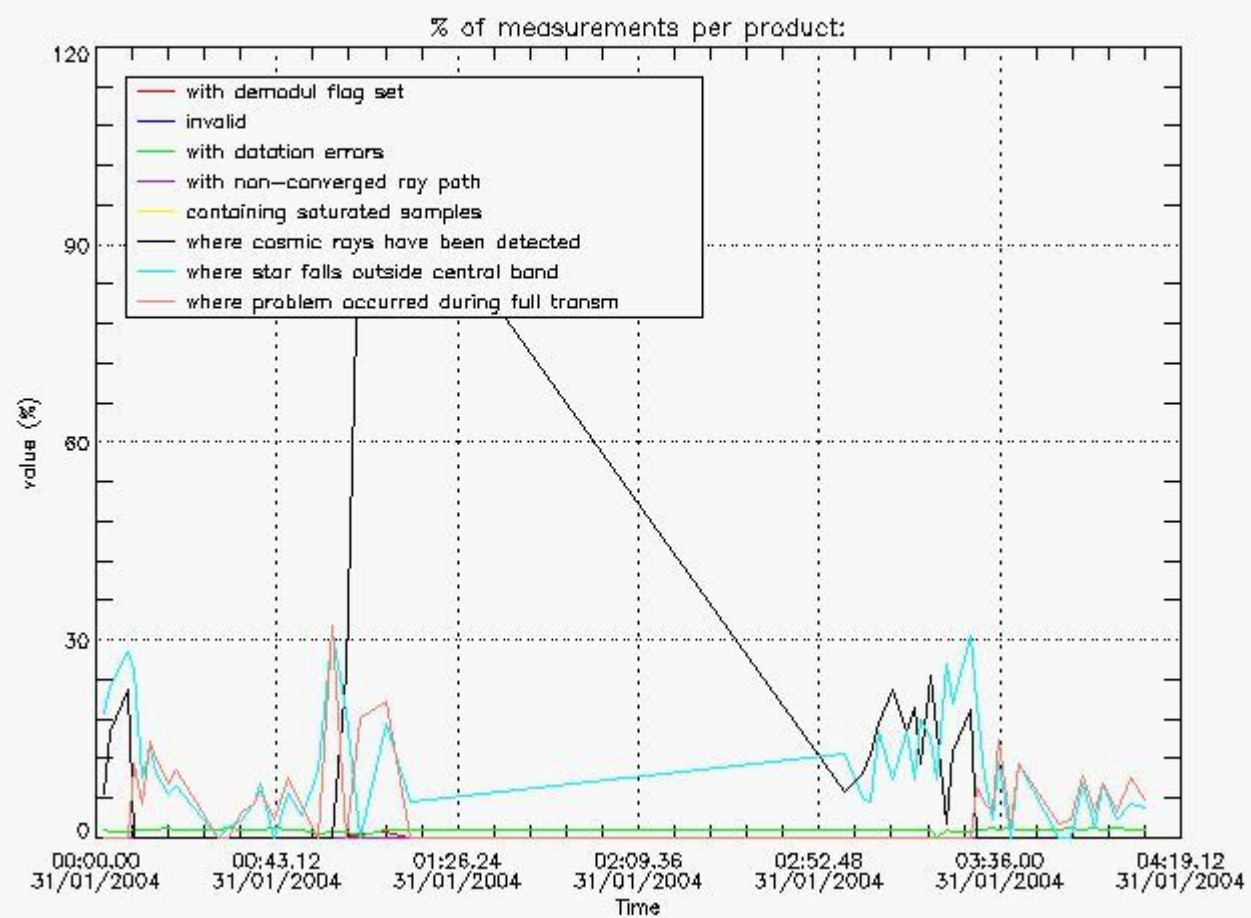

5.2 Plot quality information per product

6. Statistics and plot of tangent altitude of the last measurement (DARK & BRIGHT products without errors)

6.1 Statistics on tangent altitude lost:

Statistics	DARK	BRIGHT
Mean:	16.599	19.315
St. deviation:	14.743	5.0861
Maximum:	76.499	28.335
Minimum:	6.1748	5.8729
Number of data:	20.000	30.000

6.2 Plot for DARK limb products