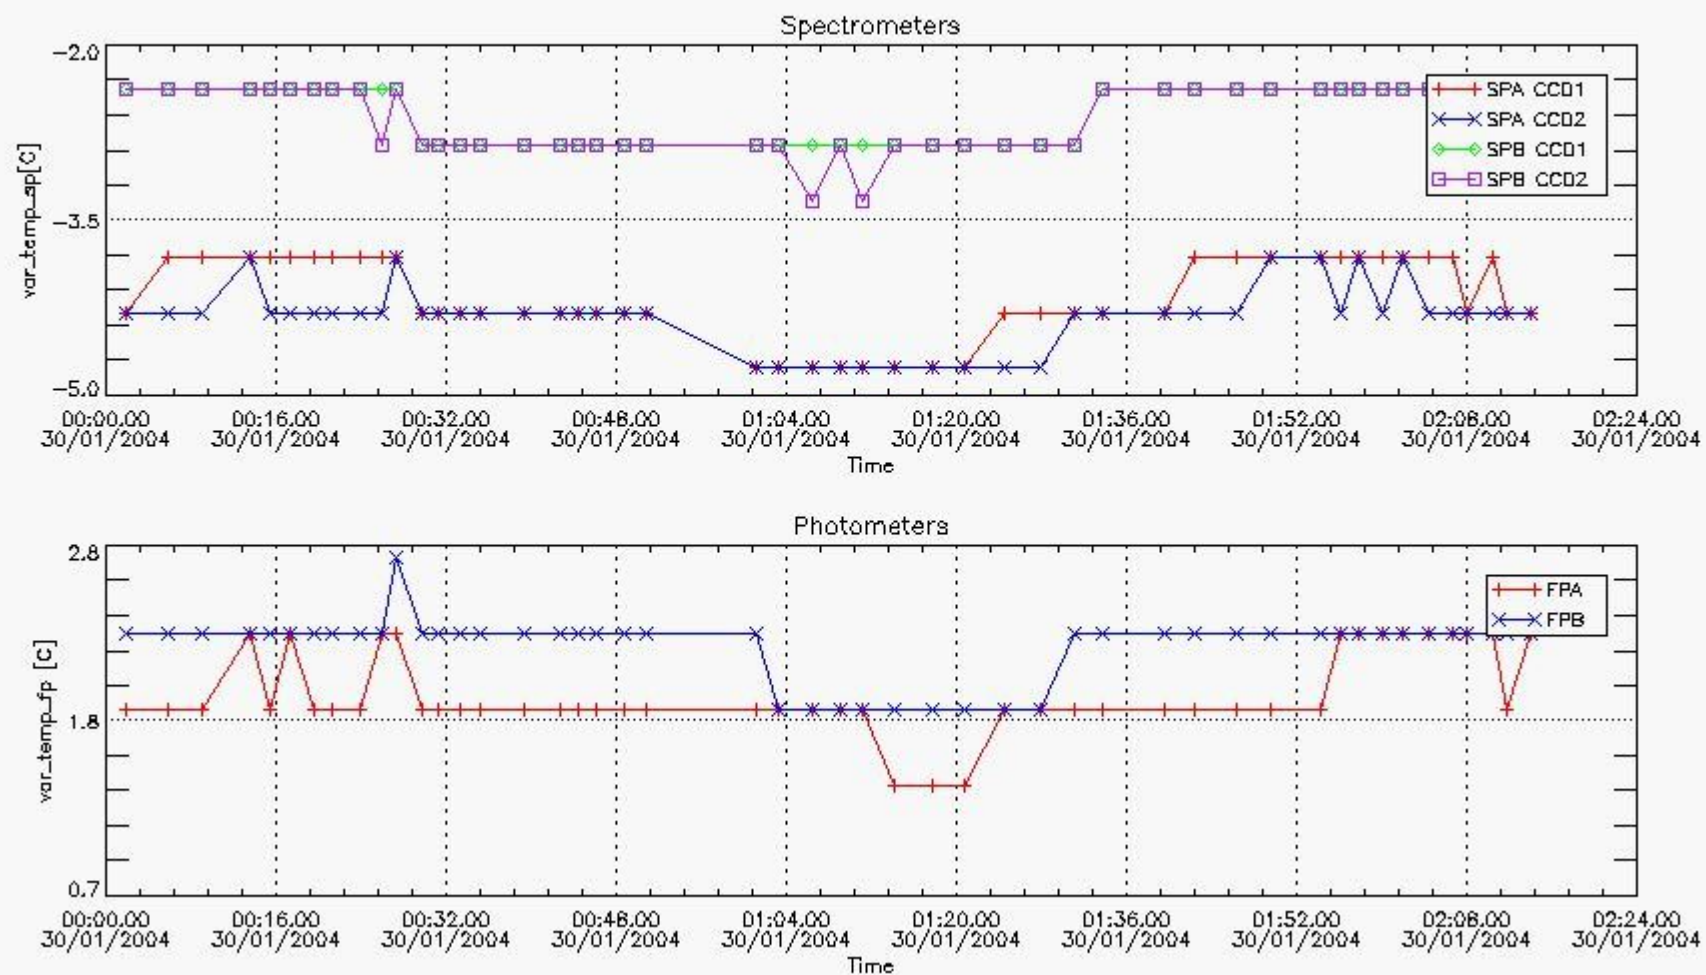

4. Overview of dark signal processing per product

The Dark Charge (DC) is a temperature-dependant signal added to the useful measurements and it is therefore subtracted from them during the processing. There are two phenomena that produce a continuous increase of the DC: the "hot pixels" (a pixel is "hot" when its DC exceeds by a significant amount its value measured on ground at the same temperature) and the "Random Telegraphic Signal" (abrupt change positive or negative of the CCD pixel signal, random in time, affecting only the DC part of the signal and not the photon generated signal).

In this section a list of products that did not use the Dark Sky Area (DSA) observation for the DC computation is given. It is also provided the mean DC plot per product for dark limb products with no error flag set.

4.1 All products used the DSA observation for the DC computation

4.2 Plot of mean dark charges per product: only products in DARK limb conditions without errors are used