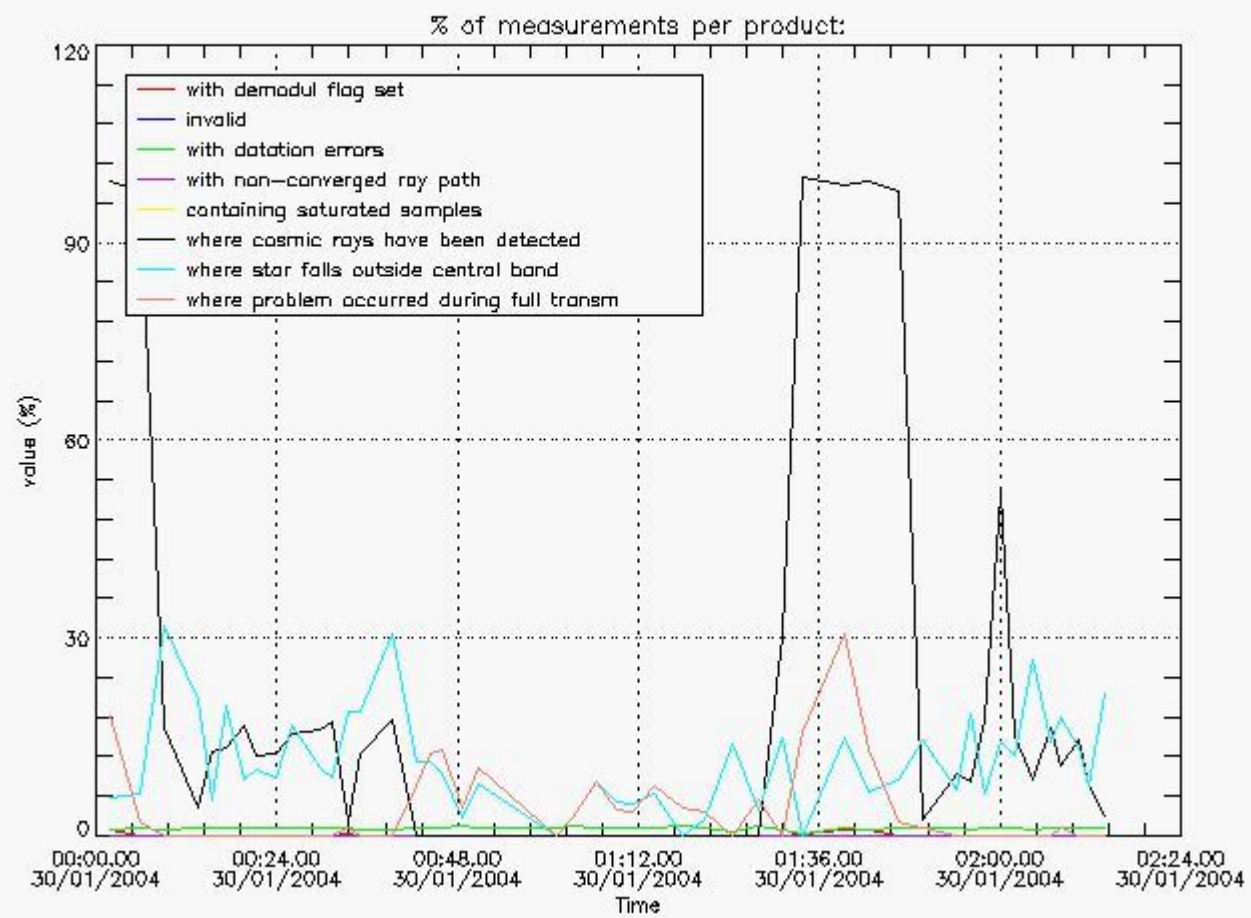

5.2 Plot quality information per product

6. Statistics and plot of tangent altitude of the last measurement (DARK & BRIGHT products without errors)

6.1 Statistics on tangent altitude lost:

Statistics	DARK	BRIGHT
Mean:	14.933	20.206
St. deviation:	5.8353	3.9006
Maximum:	37.855	27.801
Minimum:	4.2736	13.833
Number of data:	32.000	15.000

6.2 Plot for DARK limb products