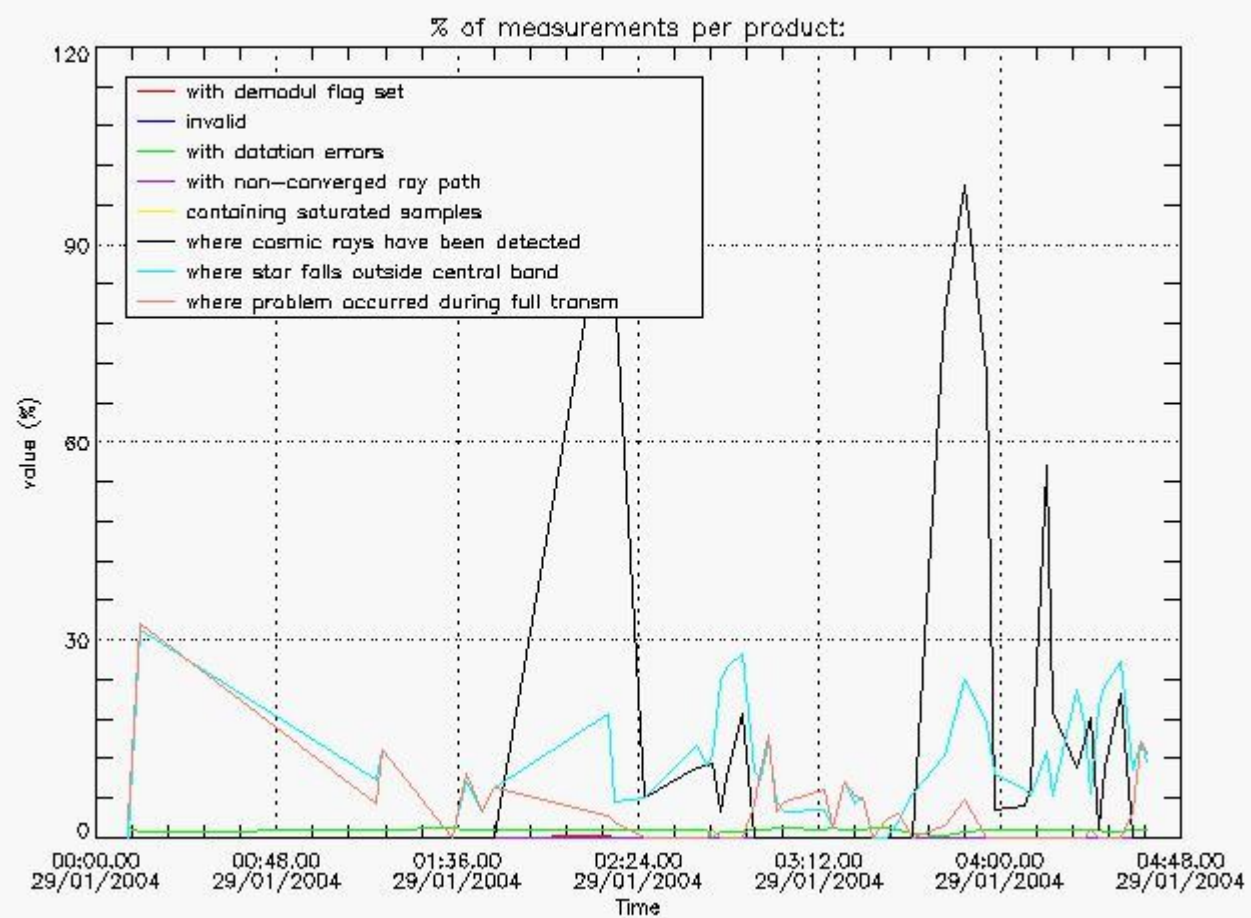

5.2 Plot quality information per product

6. Statistics and plot of tangent altitude of the last measurement (DARK & BRIGHT products without errors)

6.1 Statistics on tangent altitude lost:

Statistics	DARK	BRIGHT
Mean:	13.788	19.456
St. deviation:	4.5130	4.9152
Maximum:	20.072	27.281
Minimum:	6.9077	5.1029
Number of data:	23.000	25.000

6.2 Plot for DARK limb products