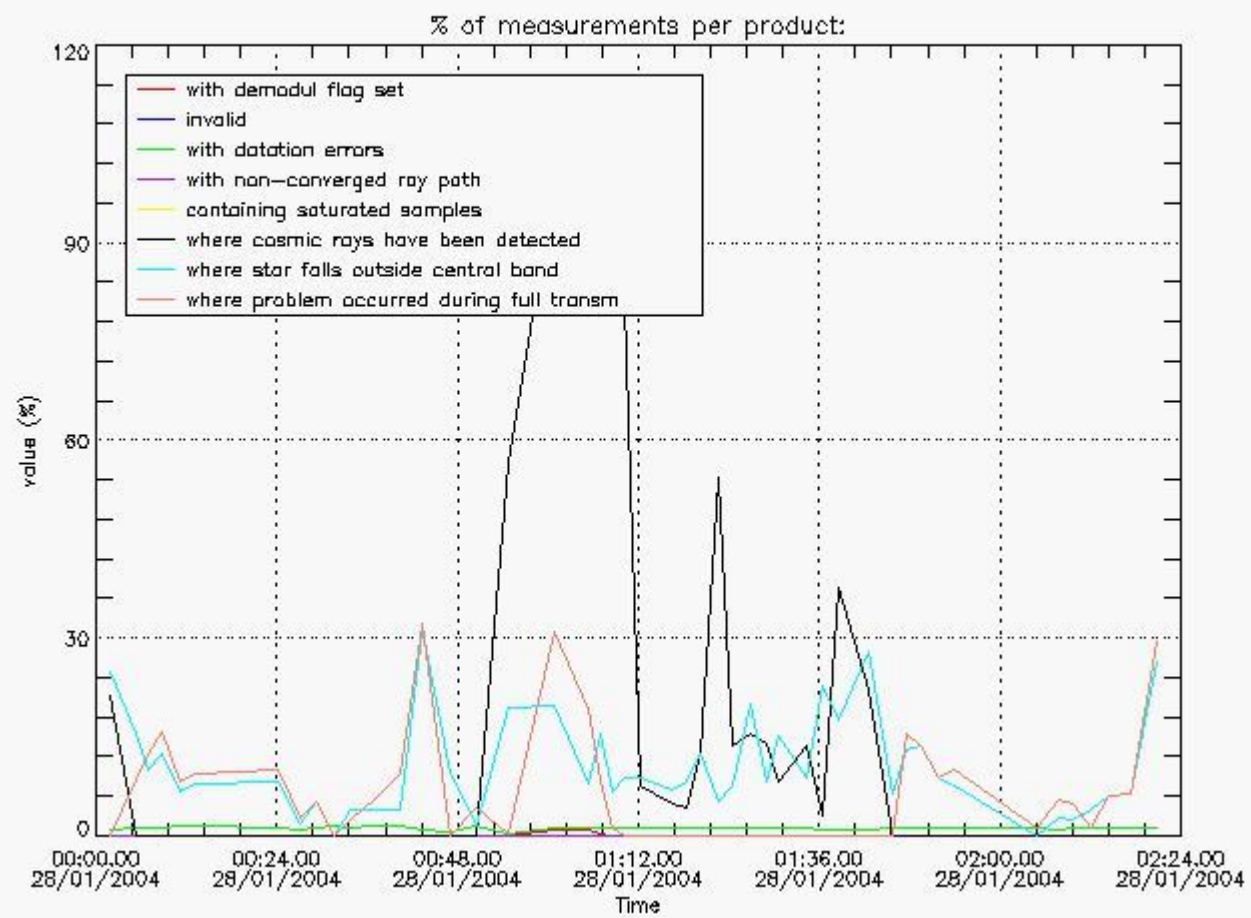

5.2 Plot quality information per product

6. Statistics and plot of tangent altitude of the last measurement (DARK & BRIGHT products without errors)

6.1 Statistics on tangent altitude lost:

Statistics	DARK	BRIGHT
Mean:	15.078	18.788
St. deviation:	4.2212	4.9549
Maximum:	19.839	27.257
Minimum:	7.2352	5.7439
Number of data:	20.000	27.000

6.2 Plot for DARK limb products