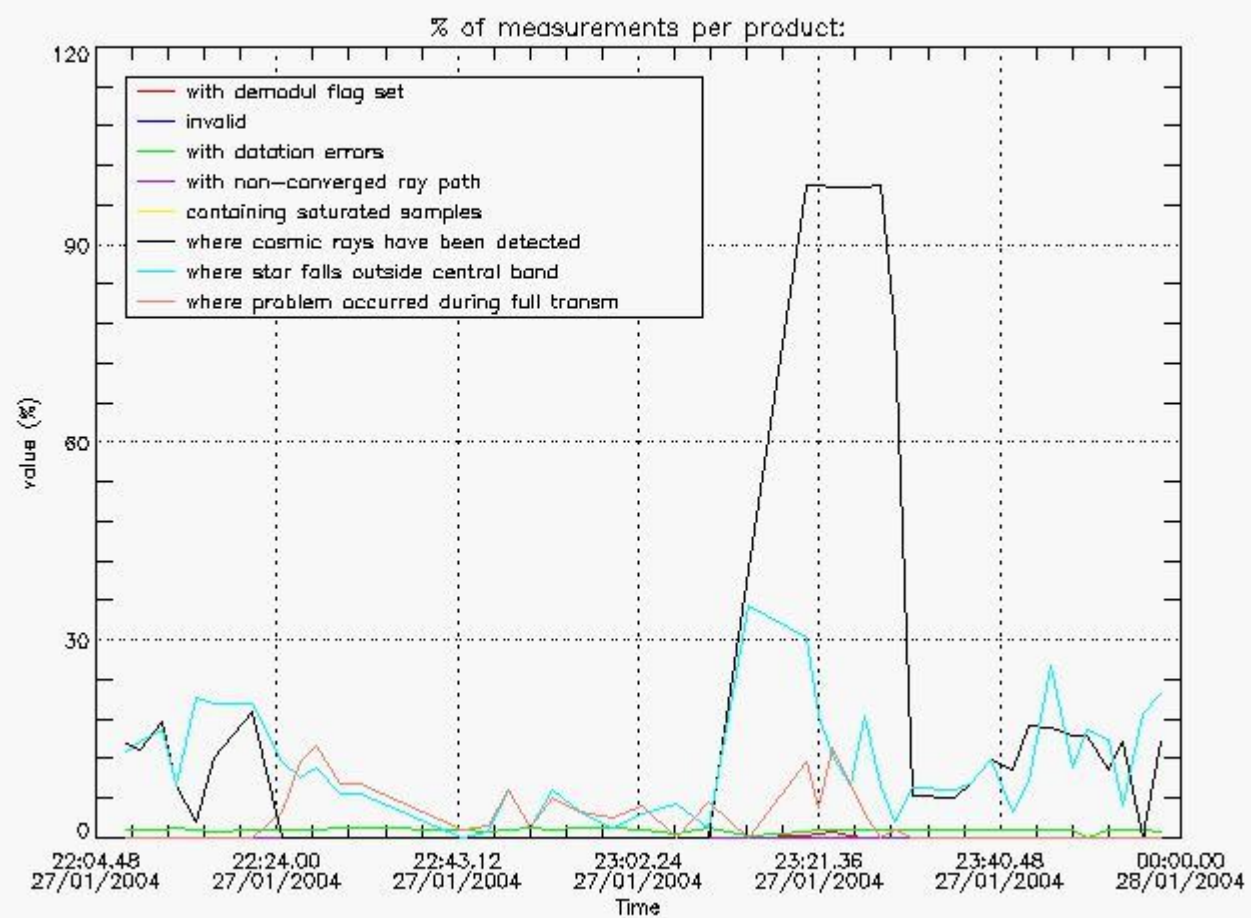

5.2 Plot quality information per product

6. Statistics and plot of tangent altitude of the last measurement (DARK & BRIGHT products without errors)

6.1 Statistics on tangent altitude lost:

Statistics	DARK	BRIGHT
Mean:	14.479	20.887
St. deviation:	4.5369	3.2952
Maximum:	22.072	26.849
Minimum:	5.2353	15.777
Number of data:	28.000	15.000

6.2 Plot for DARK limb products