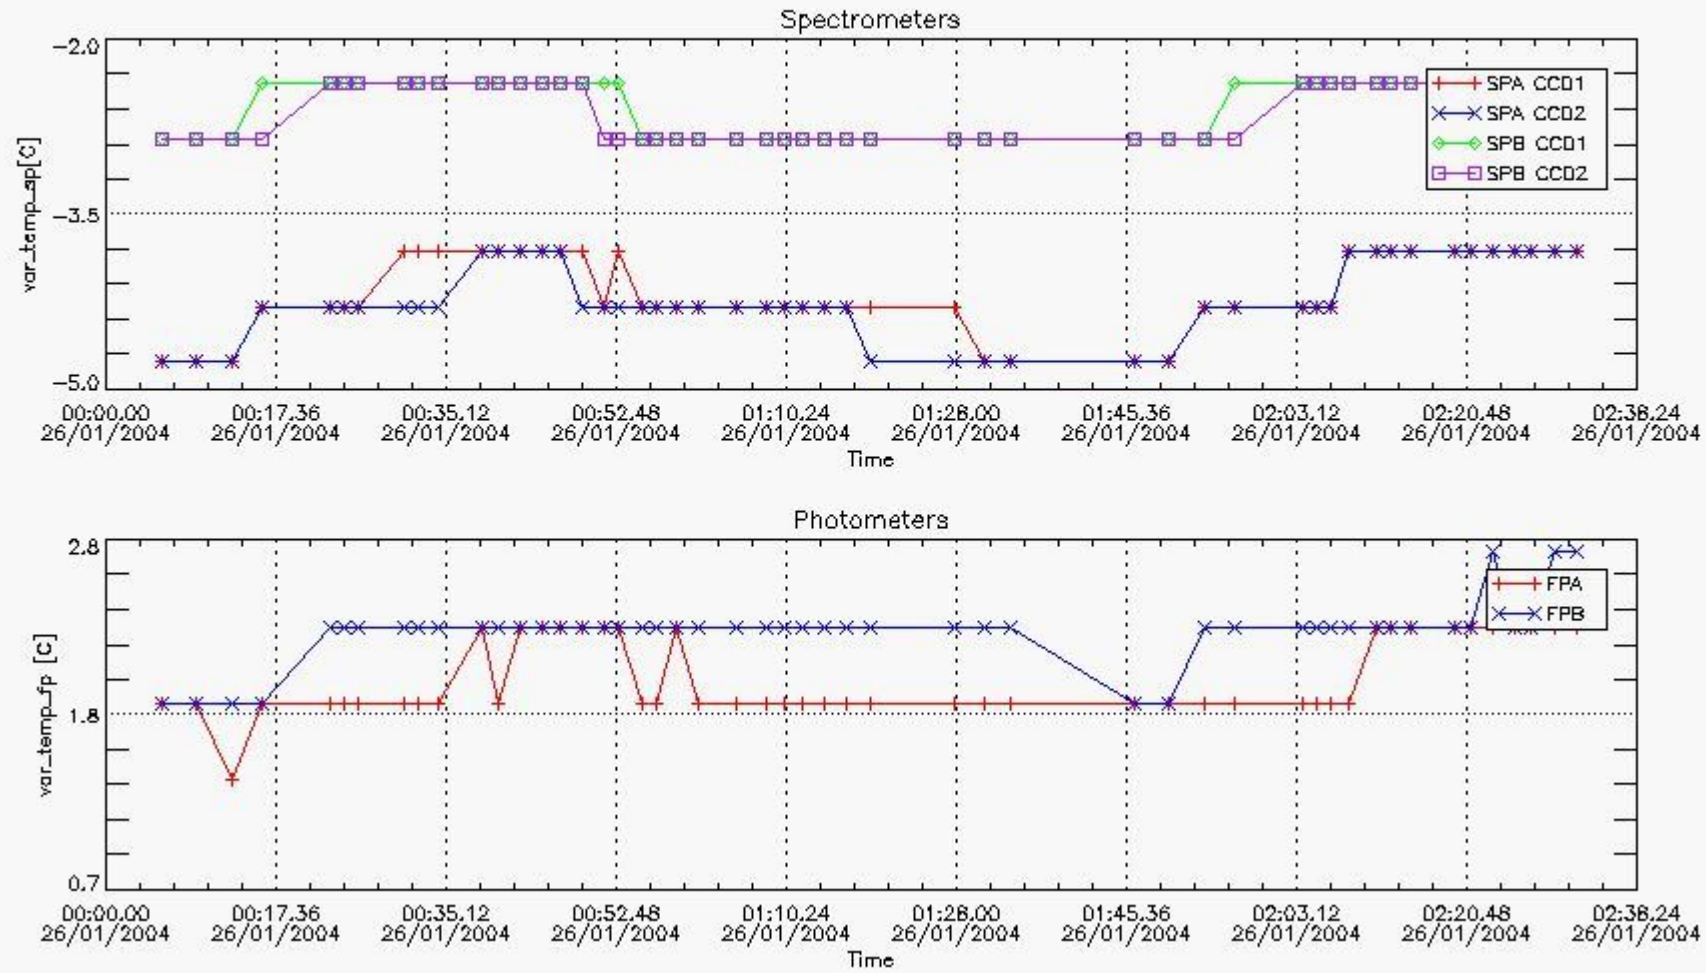

4. Overview of dark signal processing per product

The Dark Charge (DC) is a temperature-dependant signal added to the useful measurements and it is therefore subtracted from them during the processing. There are two phenomena that produce a continuous increase of the DC: the "hot pixels" (a pixel is "hot" when its DC exceeds by a significant amount its value measured on ground at the same temperature) and the "Random Telegraphic Signal" (abrupt change positive or negative of the CCD pixel signal, random in time, affecting only the DC part of the signal and not the photon generated signal).

In this section a list of products that did not use the Dark Sky Area (DSA) observation for the DC computation is given. It is also provided the mean DC plot per product for dark limb products with no error flag set.

4.1 All products used the DSA observation for the DC computation

4.2 Plot of mean dark charges per product: only products in DARK limb conditions without errors are used