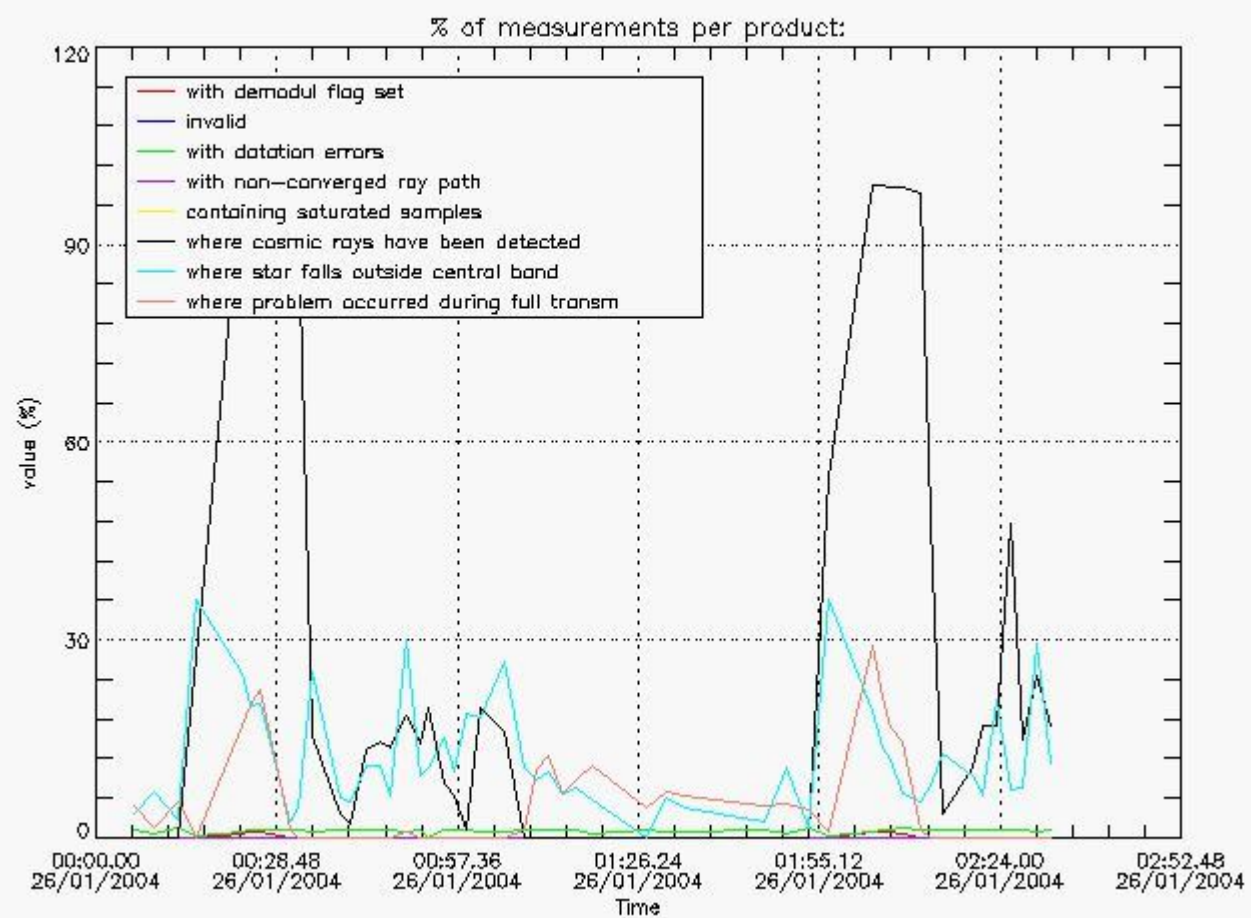

5.2 Plot quality information per product

6. Statistics and plot of tangent altitude of the last measurement (DARK & BRIGHT products without errors)

6.1 Statistics on tangent altitude lost:

Statistics	DARK	BRIGHT
Mean:	14.399	19.741
St. deviation:	5.3841	2.7277
Maximum:	21.505	24.289
Minimum:	3.9147	15.698
Number of data:	35.000	15.000

6.2 Plot for DARK limb products