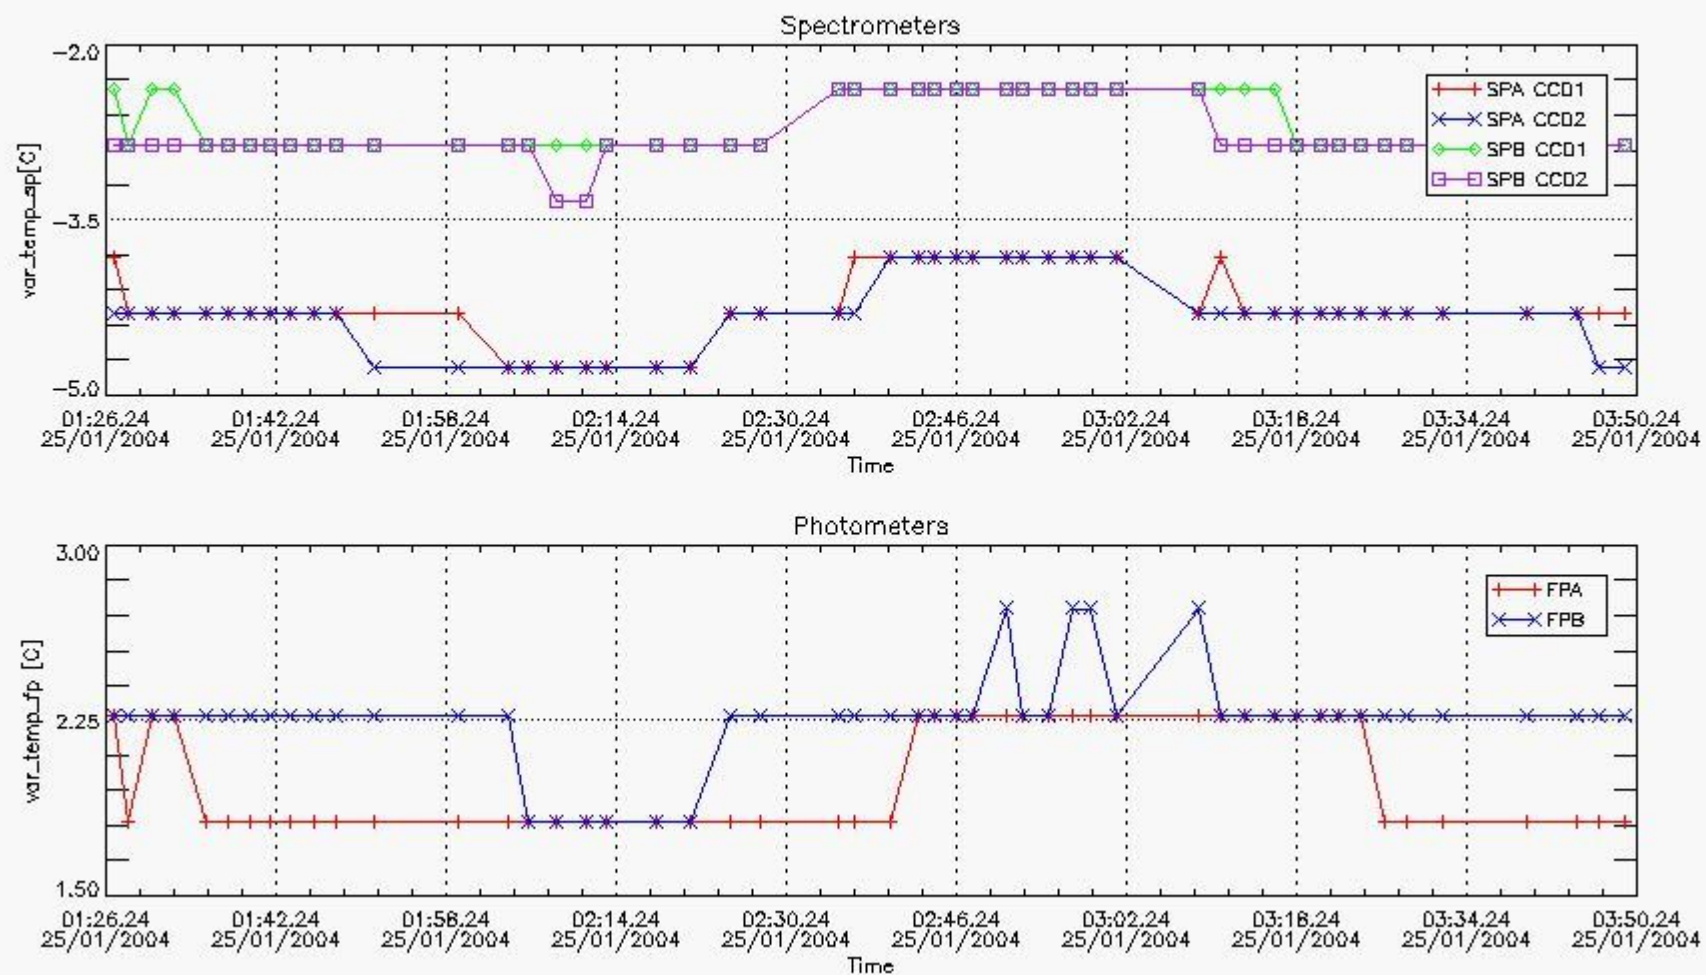

4. Overview of dark signal processing per product

The Dark Charge (DC) is a temperature-dependant signal added to the useful measurements and it is therefore subtracted from them during the processing. There are two phenomena that produce a continuous increase of the DC: the "hot pixels" (a pixel is "hot" when its DC exceeds by a significant amount its value measured on ground at the same temperature) and the "Random Telegraphic Signal" (abrupt change positive or negative of the CCD pixel signal, random in time, affecting only the DC part of the signal and not the photon generated signal).

In this section a list of products that did not use the Dark Sky Area (DSA) observation for the DC computation is given. It is also provided the mean DC plot per product for dark limb products with no error flag set.

4.1 All products used the DSA observation for the DC computation

4.2 Plot of mean dark charges per product: only products in DARK limb conditions without errors are used