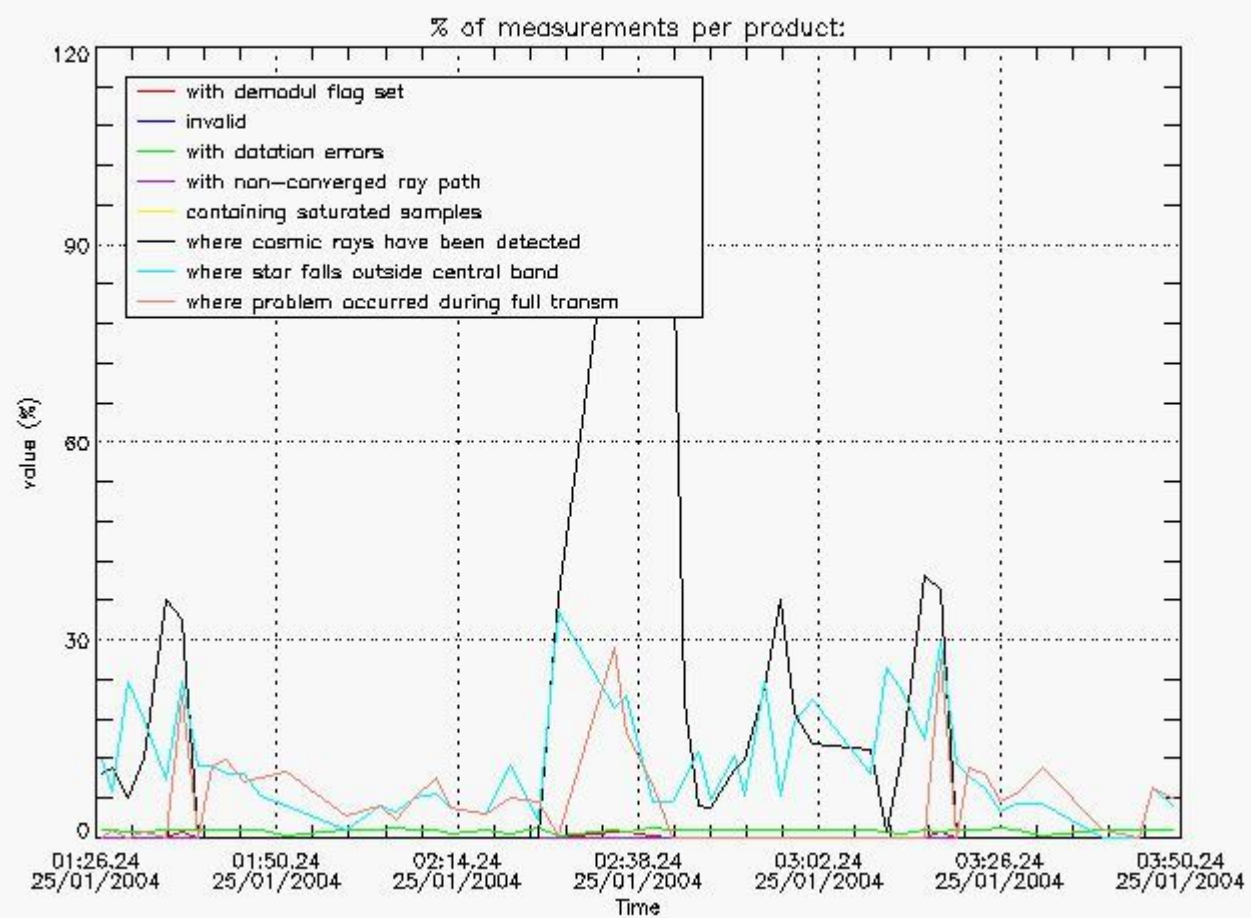

5.2 Plot quality information per product

6. Statistics and plot of tangent altitude of the last measurement (DARK & BRIGHT products without errors)

6.1 Statistics on tangent altitude lost:

Statistics	DARK	BRIGHT
Mean:	13.610	20.134
St. deviation:	4.9984	3.3600
Maximum:	20.449	27.384
Minimum:	4.3167	15.552
Number of data:	25.000	25.000

6.2 Plot for DARK limb products