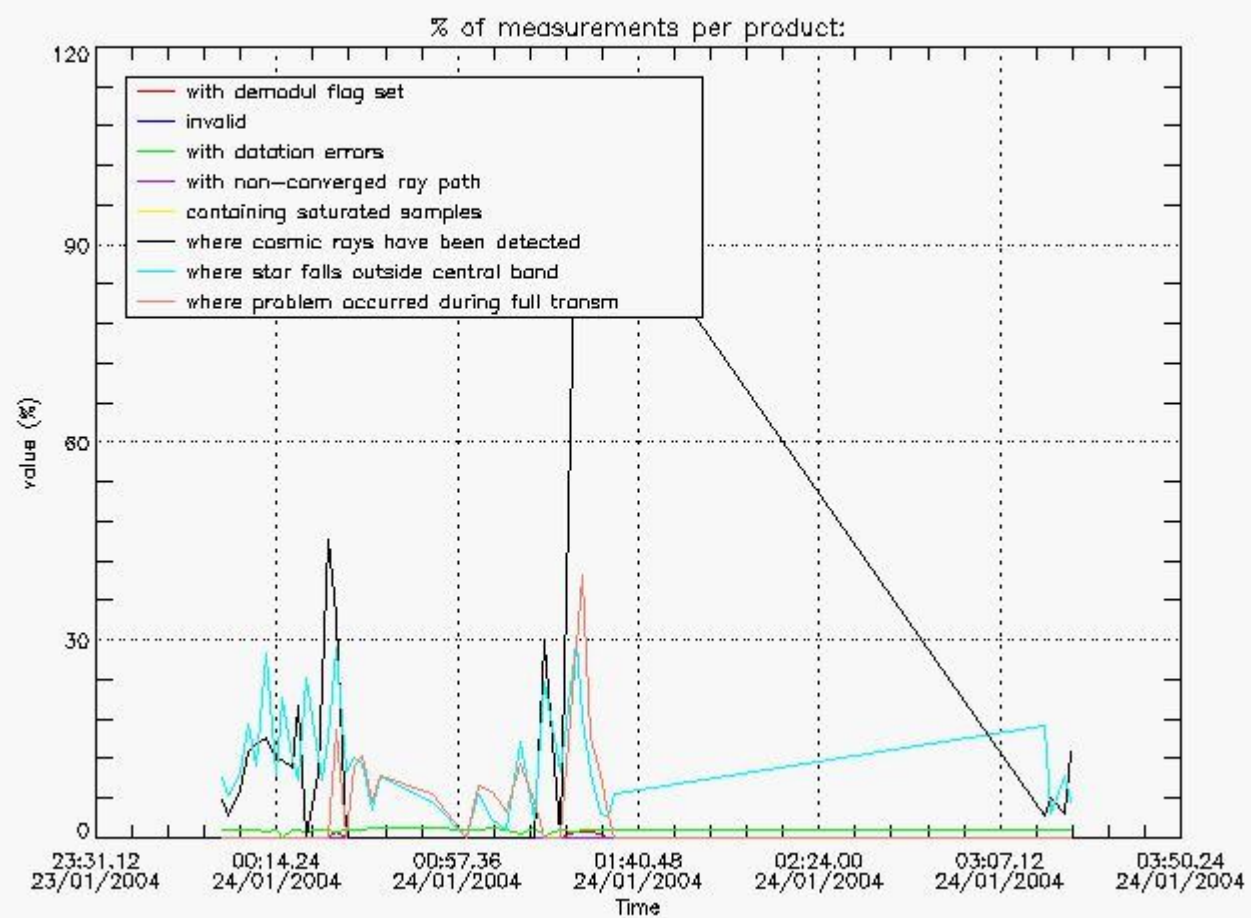

5.2 Plot quality information per product

6. Statistics and plot of tangent altitude of the last measurement (DARK & BRIGHT products without errors)

6.1 Statistics on tangent altitude lost:

Statistics	DARK	BRIGHT
Mean:	14.909	19.406
St. deviation:	4.9013	3.4747
Maximum:	21.918	24.447
Minimum:	5.2651	13.127
Number of data:	26.000	13.000

6.2 Plot for DARK limb products