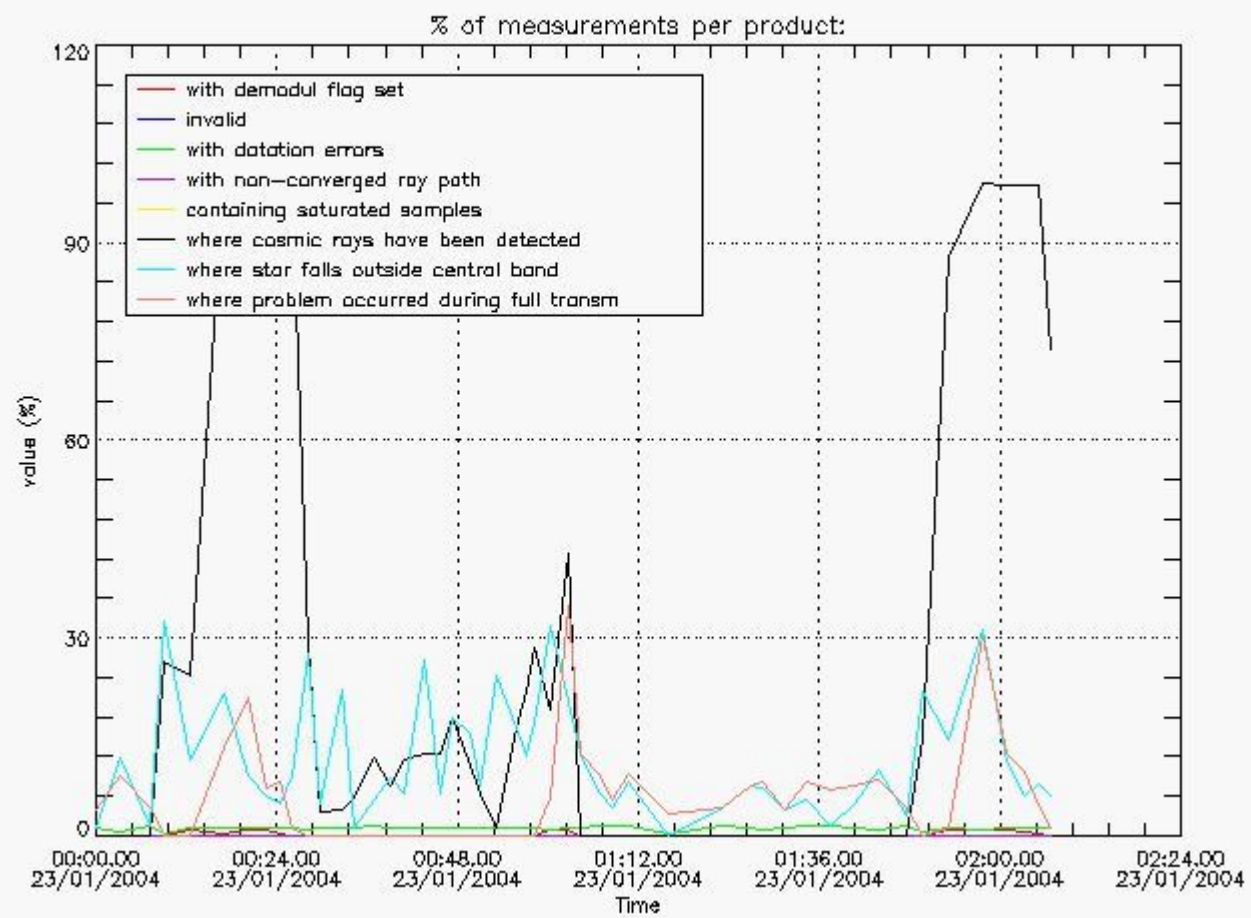

5.2 Plot quality information per product

6. Statistics and plot of tangent altitude of the last measurement (DARK & BRIGHT products without errors)

6.1 Statistics on tangent altitude lost:

Statistics	DARK	BRIGHT
Mean:	14.250	20.449
St. deviation:	5.3931	3.2066
Maximum:	22.791	26.365
Minimum:	4.4927	15.031
Number of data:	32.000	17.000

6.2 Plot for DARK limb products