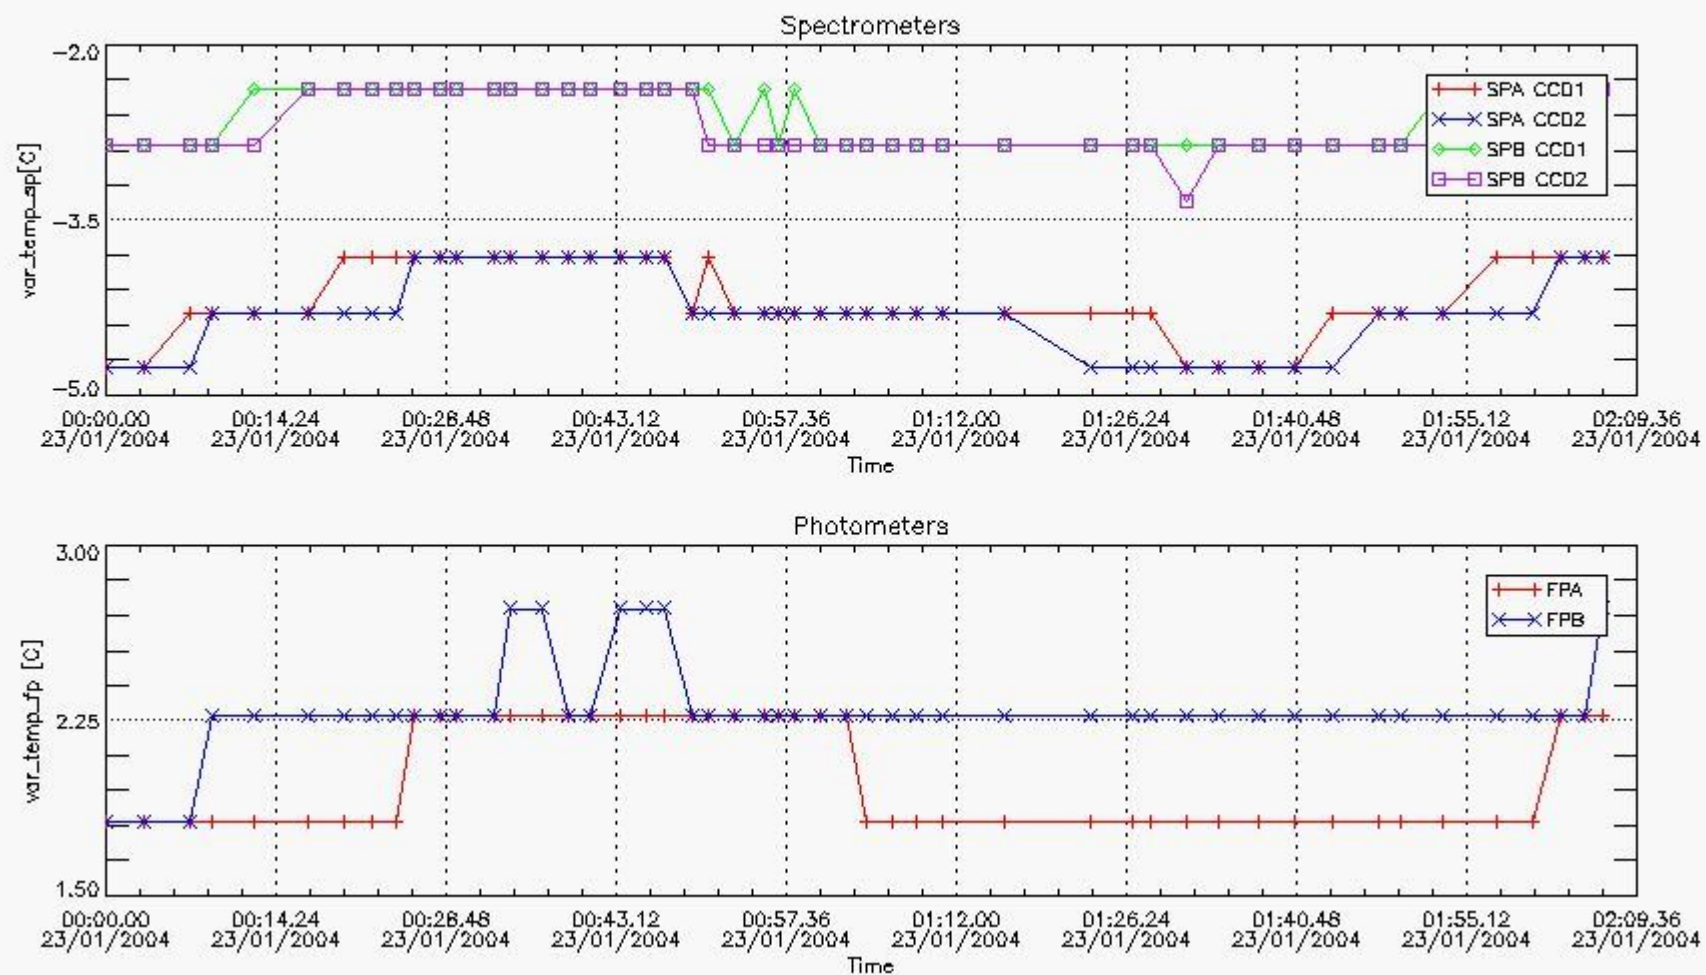

4. Overview of dark signal processing per product

The Dark Charge (DC) is a temperature-dependant signal added to the useful measurements and it is therefore subtracted from them during the processing. There are two phenomena that produce a continuous increase of the DC: the "hot pixels" (a pixel is "hot" when its DC exceeds by a significant amount its value measured on ground at the same temperature) and the "Random Telegraphic Signal" (abrupt change positive or negative of the CCD pixel signal, random in time, affecting only the DC part of the signal and not the photon generated signal).

In this section a list of products that did not use the Dark Sky Area (DSA) observation for the DC computation is given. It is also provided the mean DC plot per product for dark limb products with no error flag set.

4.1 All products used the DSA observation for the DC computation

4.2 Plot of mean dark charges per product: only products in DARK limb conditions without errors are used