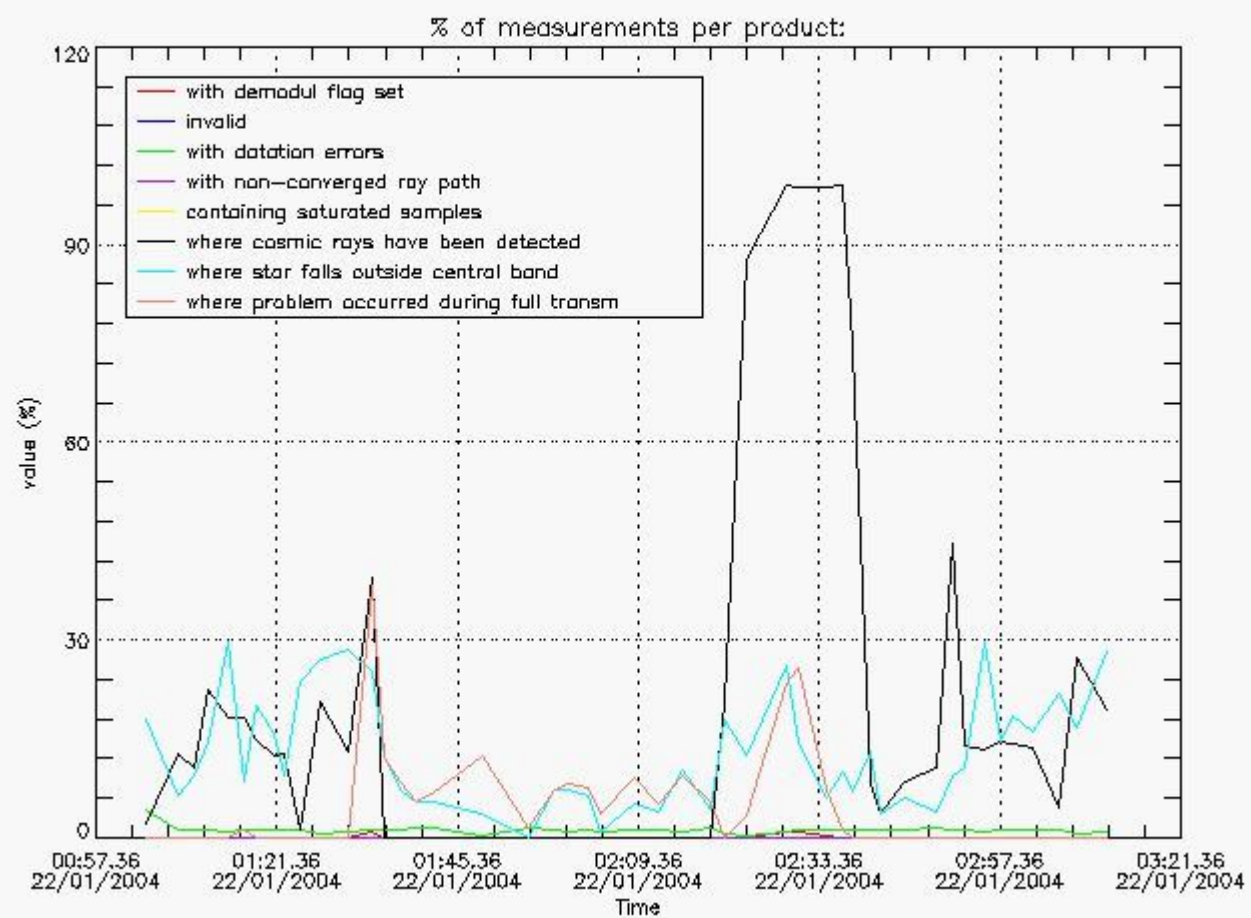

5.2 Plot quality information per product

6. Statistics and plot of tangent altitude of the last measurement (DARK & BRIGHT products without errors)

6.1 Statistics on tangent altitude lost:

Statistics	DARK	BRIGHT
Mean:	13.505	20.306
St. deviation:	4.9286	2.8892
Maximum:	21.620	25.944
Minimum:	5.4264	14.813
Number of data:	33.000	14.000

6.2 Plot for DARK limb products