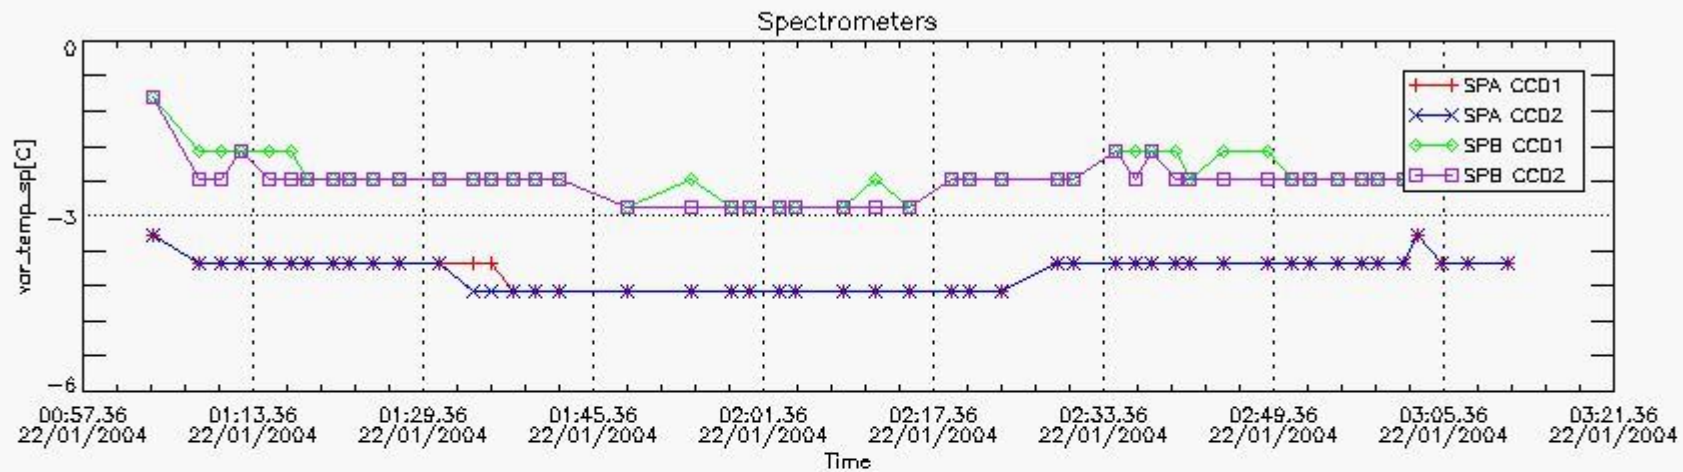

4. Overview of dark signal processing per product

The Dark Charge (DC) is a temperature-dependant signal added to the useful measurements and it is therefore subtracted from them during the processing. There are two phenomena that produce a continuous increase of the DC: the "hot pixels" (a pixel is "hot" when its DC exceeds by a significant amount its value measured on ground at the same temperature) and the "Random Telegraphic Signal" (abrupt change positive or negative of the CCD pixel signal, random in time, affecting only the DC part of the signal and not the photon generated signal).

In this section a list of products that did not use the Dark Sky Area (DSA) observation for the DC computation is given. It is also provided the mean DC plot per product for dark limb products with no error flag set.

4.1 These products did not use the DSA observation for DC computation:

Product name	DC information
GOM_TRA_1PNPDE20040122_010415_000000482023_00332_09905_0000.N1	DC map with no T dep. (12)
GOM_TRA_1PNPDE20040122_010830_000000392023_00332_09905_0001.N1	DC map used (0)
GOM_TRA_1PNPDE20040122_011036_000000432023_00332_09905_0002.N1	DC map used (0)
GOM_TRA_1PNPDE20040122_011225_000000452023_00332_09905_0003.N1	DC map used (0)
GOM_TRA_1PNPDE20040122_011503_000000522023_00332_09905_0004.N1	DC map used (0)
GOM_TRA_1PNPDE20040122_011712_000000412023_00332_09905_0005.N1	DC map used (0)
GOM_TRA_1PNPDE20040122_011843_000000482023_00332_09905_0006.N1	DC map used (0)

4.2 Plot of mean dark charges per product: only products in DARK limb conditions without errors are used