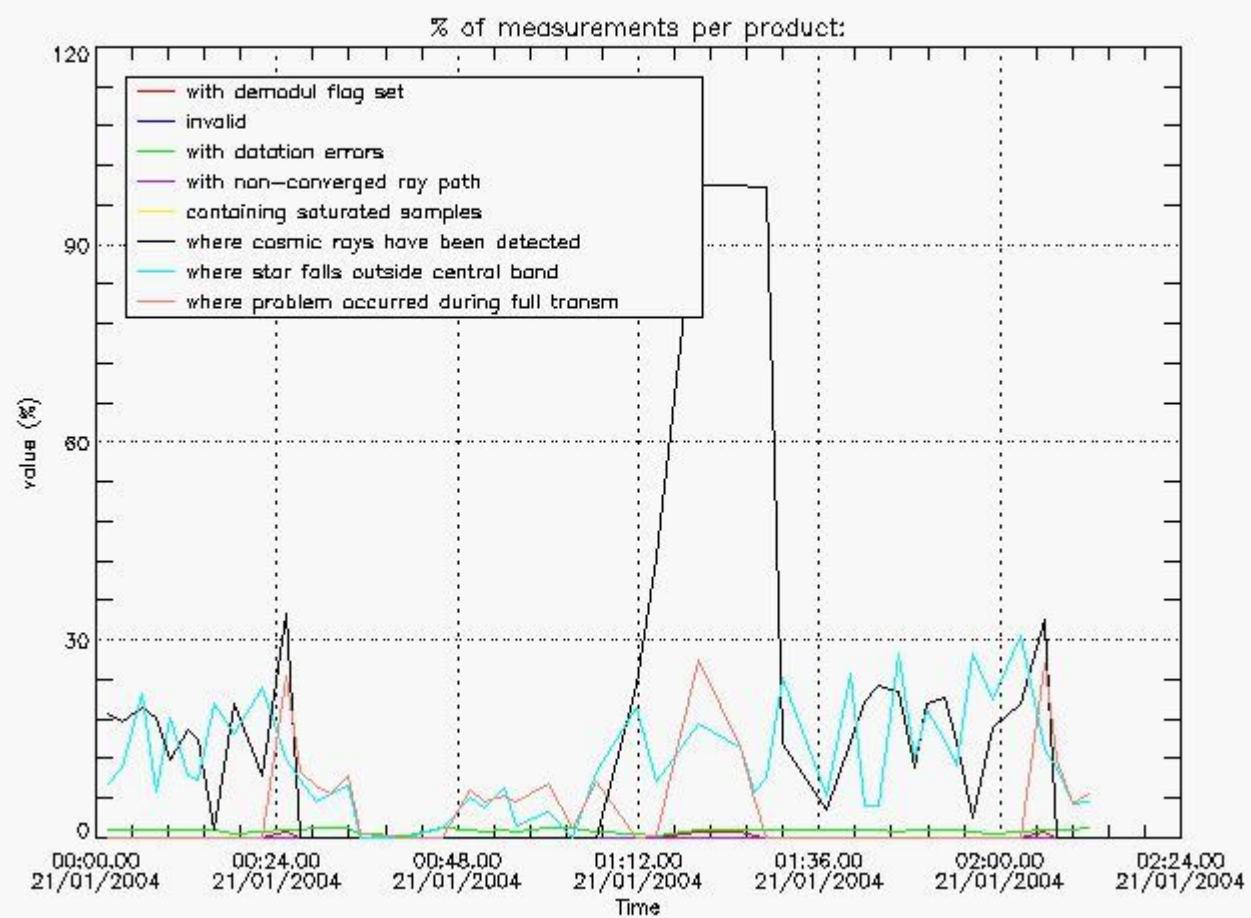

5.2 Plot quality information per product

6. Statistics and plot of tangent altitude of the last measurement (DARK & BRIGHT products without errors)

6.1 Statistics on tangent altitude lost:

Statistics	DARK	BRIGHT
Mean:	13.587	22.623
St. deviation:	4.4362	8.3426
Maximum:	20.327	52.035
Minimum:	5.6948	15.051
Number of data:	31.000	17.000

6.2 Plot for DARK limb products