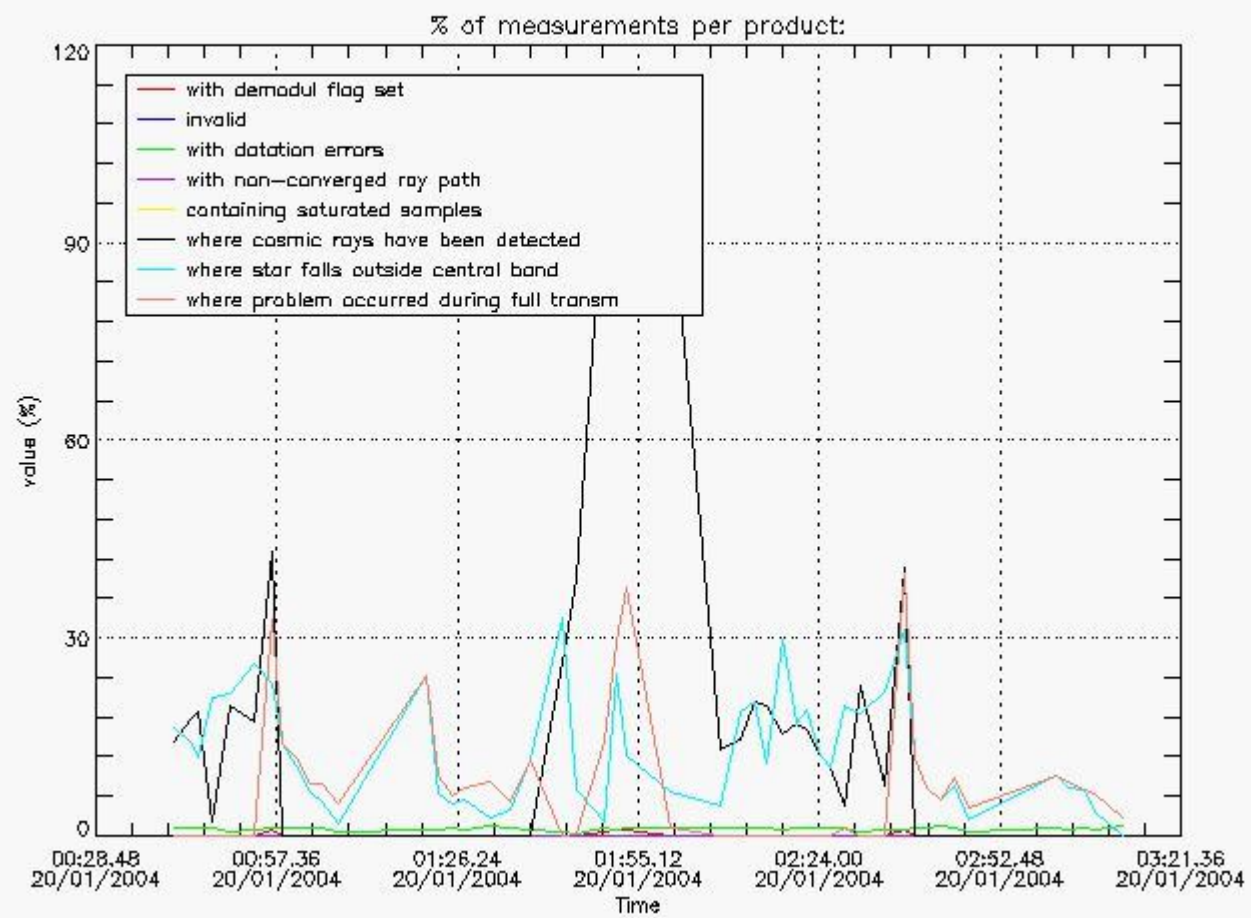

5.2 Plot quality information per product

6. Statistics and plot of tangent altitude of the last measurement (DARK & BRIGHT products without errors)

6.1 Statistics on tangent altitude lost:

Statistics	DARK	BRIGHT
Mean:	12.238	19.223
St. deviation:	4.5230	3.8695
Maximum:	21.907	25.214
Minimum:	4.2702	8.2683
Number of data:	26.000	22.000

6.2 Plot for DARK limb products