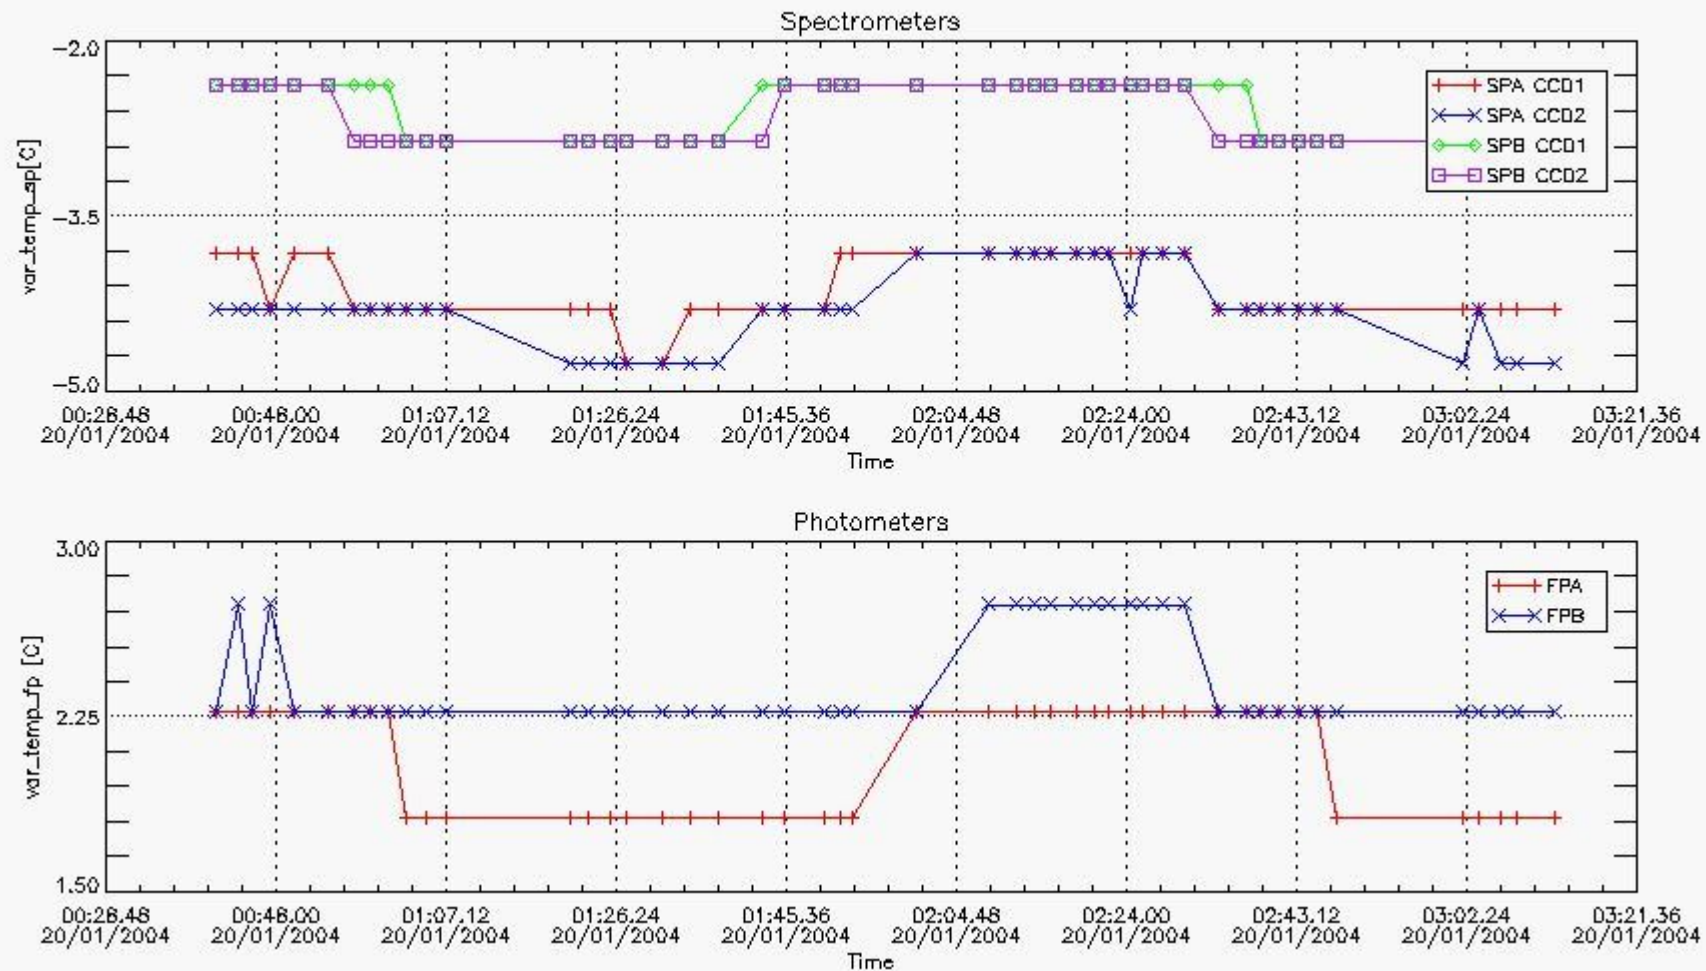

## 2. Summary of products arrived in PCF

[2.1 Level 0 products arrived in PCF \(see template \[here\]\(#\)\)](#)

[2.2 Summary of processed GOM\\_TRA\\_1P products.](#)

Filename	UTC Start time	Limb	Duration	Star Id	Star Name	Star Mag	Star Temp	Nb Meas	Orbit	Prod. error
----------	----------------	------	----------	---------	-----------	----------	-----------	---------	-------	-------------

### 3. Plot of GOMOS spectrometers and photometers temperatures from level 1b data