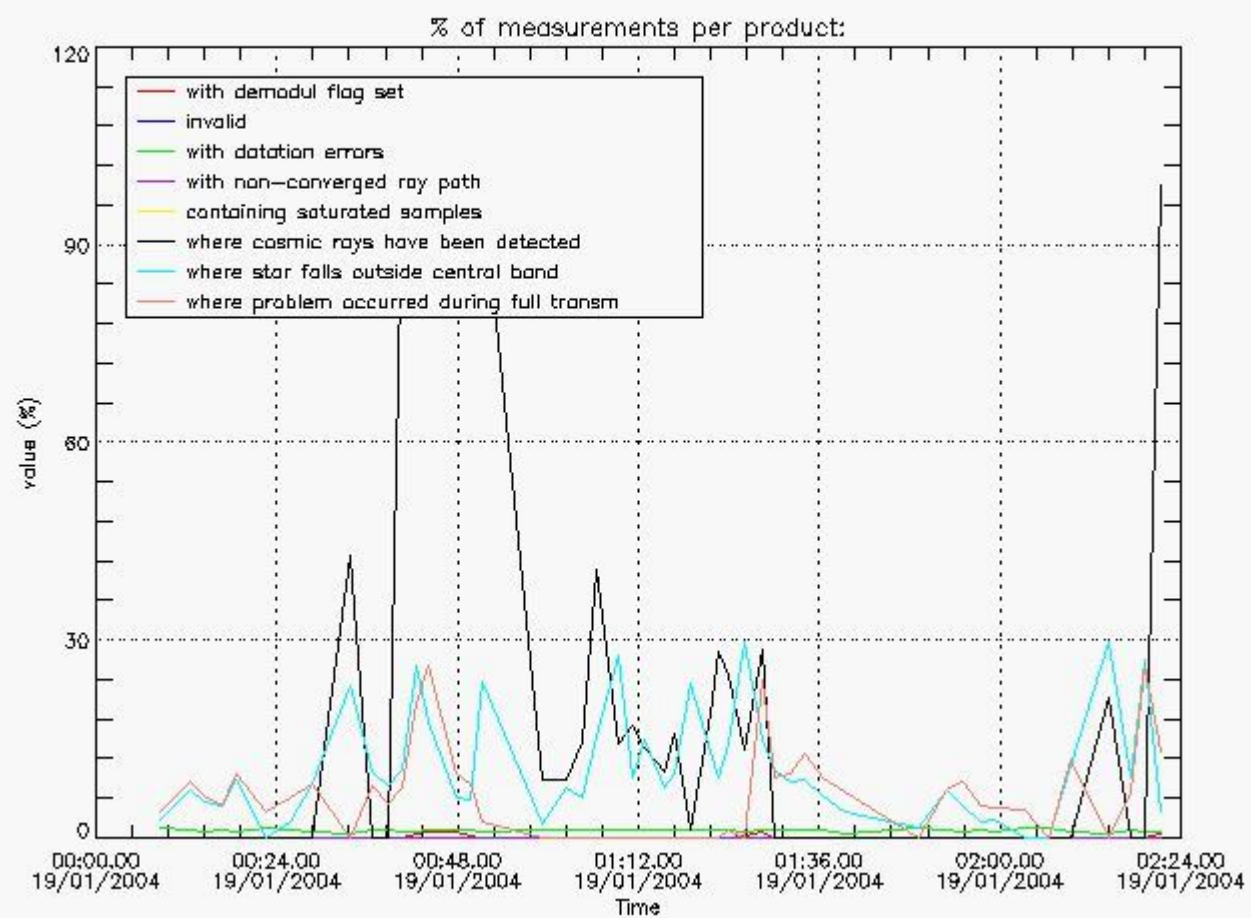

5.2 Plot quality information per product

6. Statistics and plot of tangent altitude of the last measurement (DARK & BRIGHT products without errors)

6.1 Statistics on tangent altitude lost:

Statistics	DARK	BRIGHT
Mean:	13.895	19.872
St. deviation:	5.1492	4.4384
Maximum:	23.866	29.815
Minimum:	5.7339	7.3893
Number of data:	24.000	25.000

6.2 Plot for DARK limb products