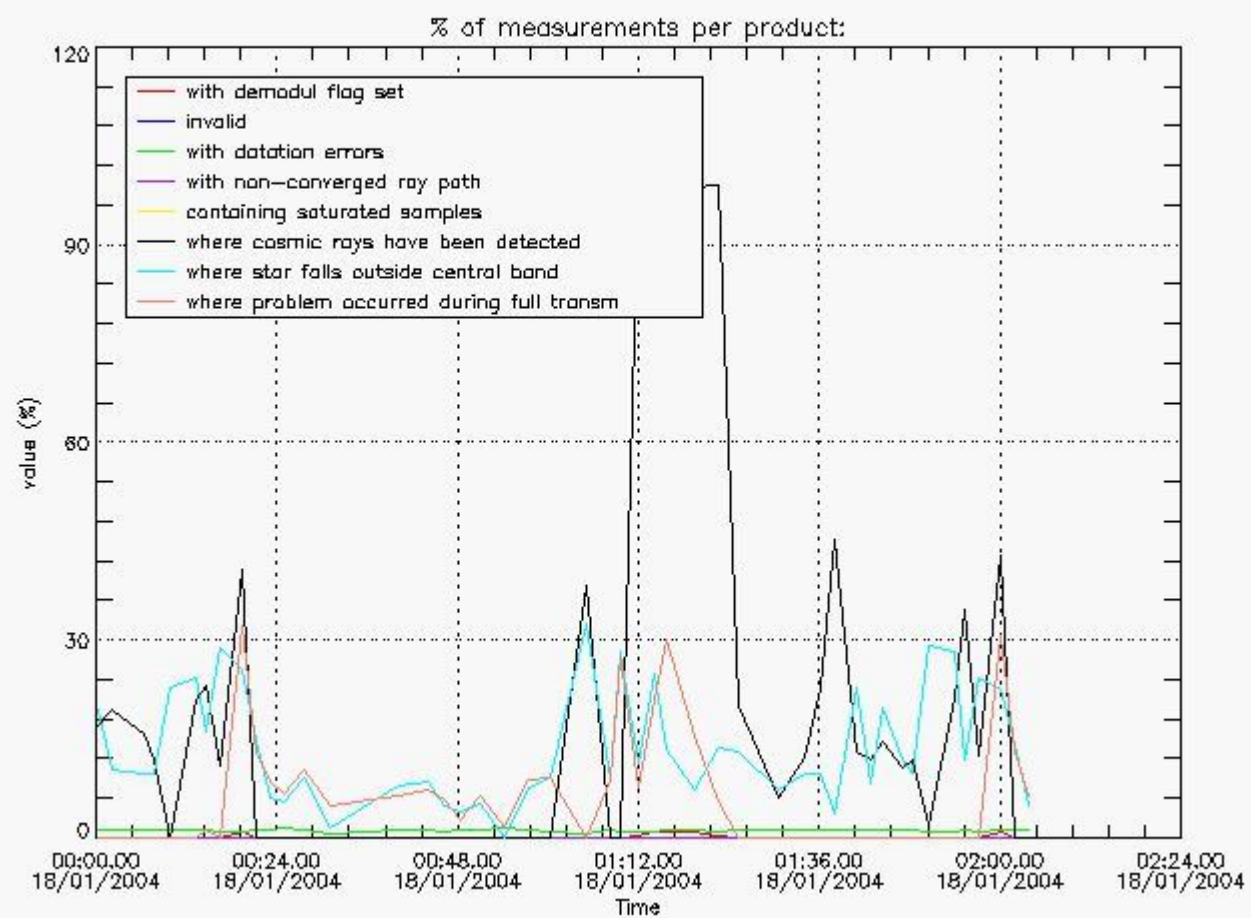

5.2 Plot quality information per product

6. Statistics and plot of tangent altitude of the last measurement (DARK & BRIGHT products without errors)

6.1 Statistics on tangent altitude lost:

Statistics	DARK	BRIGHT
Mean:	13.004	18.519
St. deviation:	4.5171	4.7400
Maximum:	20.555	27.304
Minimum:	4.5532	6.1048
Number of data:	30.000	17.000

6.2 Plot for DARK limb products