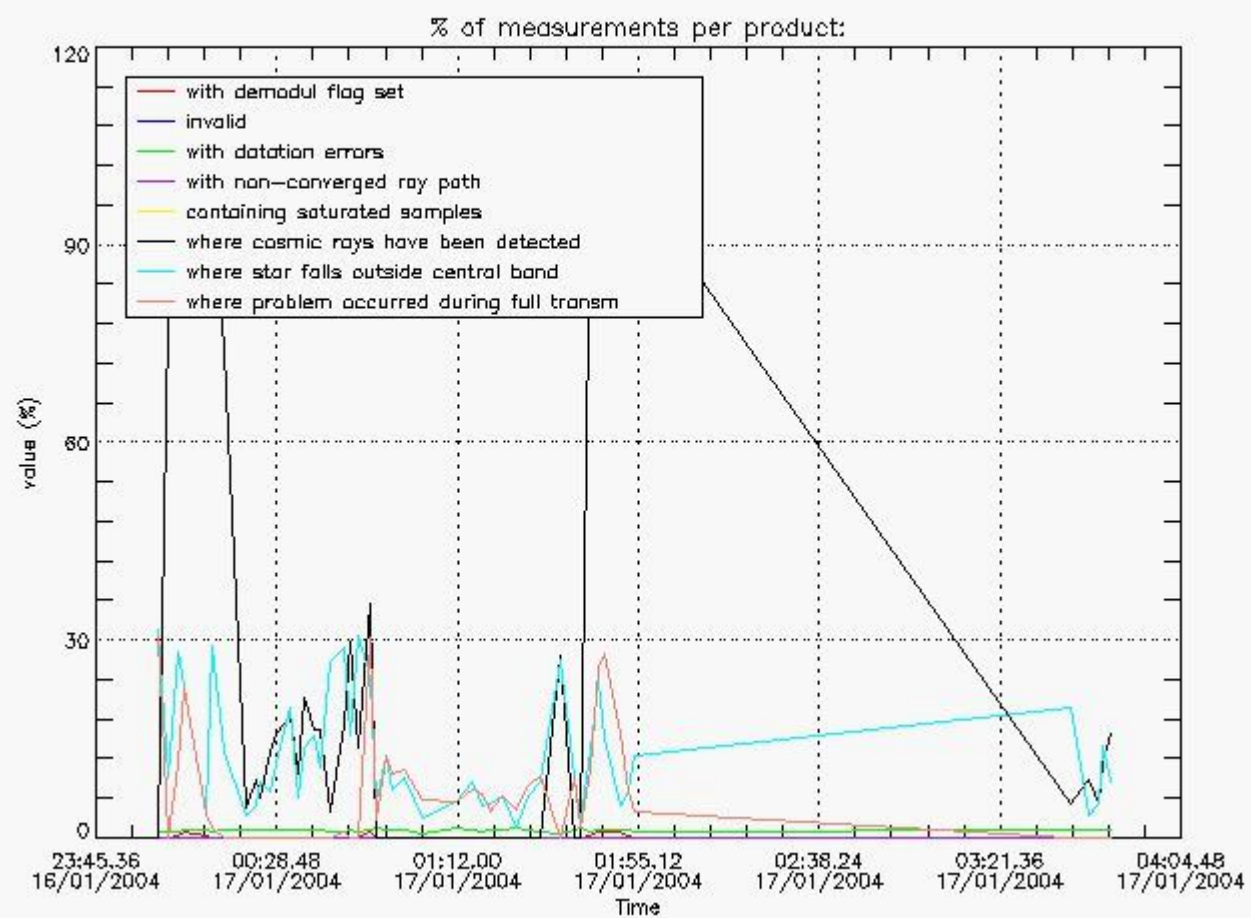

5.2 Plot quality information per product

6. Statistics and plot of tangent altitude of the last measurement (DARK & BRIGHT products without errors)

6.1 Statistics on tangent altitude lost:

Statistics	DARK	BRIGHT
Mean:	14.139	19.043
St. deviation:	5.3355	4.3893
Maximum:	22.401	23.659
Minimum:	5.2734	5.3499
Number of data:	33.000	16.000

6.2 Plot for DARK limb products