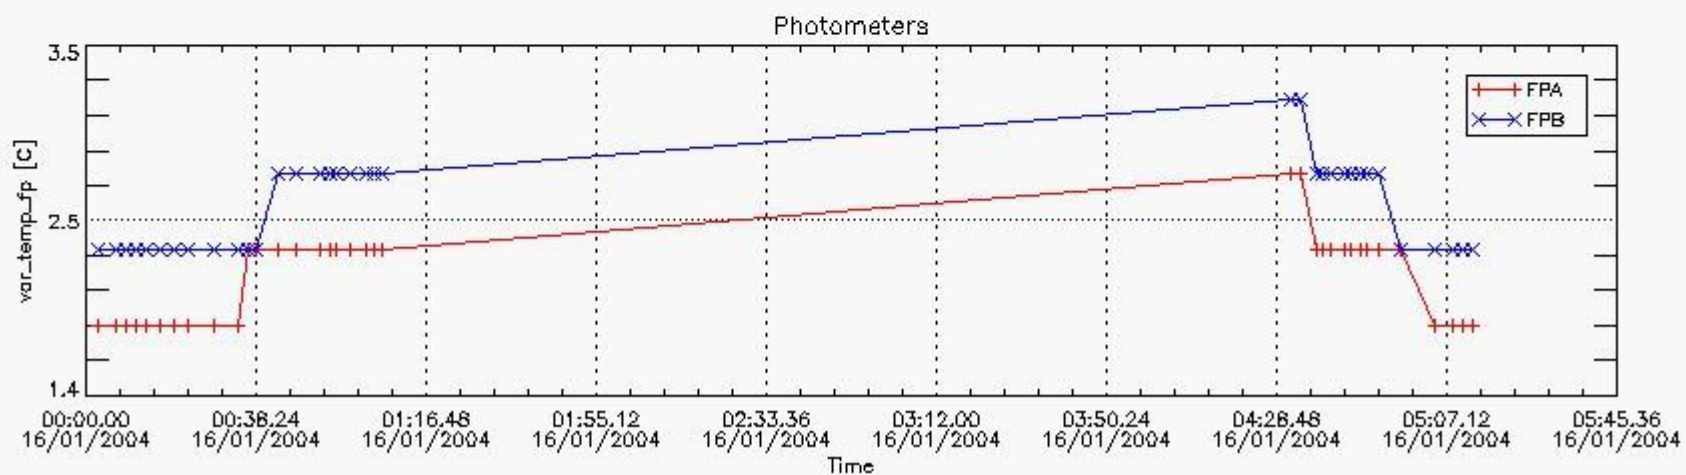

4. Overview of dark signal processing per product

The Dark Charge (DC) is a temperature-dependant signal added to the useful measurements and it is therefore subtracted from them during the processing. There are two phenomena that produce a continuous increase of the DC: the "hot pixels" (a pixel is "hot" when its DC exceeds by a significant amount its value measured on ground at the same temperature) and the "Random Telegraphic Signal" (abrupt change positive or negative of the CCD pixel signal, random in time, affecting only the DC part of the signal and not the photon generated signal).

In this section a list of products that did not use the Dark Sky Area (DSA) observation for the DC computation is given. It is also provided the mean DC plot per product for dark limb products with no error flag set.

4.1 All products used the DSA observation for the DC computation

4.2 Plot of mean dark charges per product: only products in DARK limb conditions without errors are used