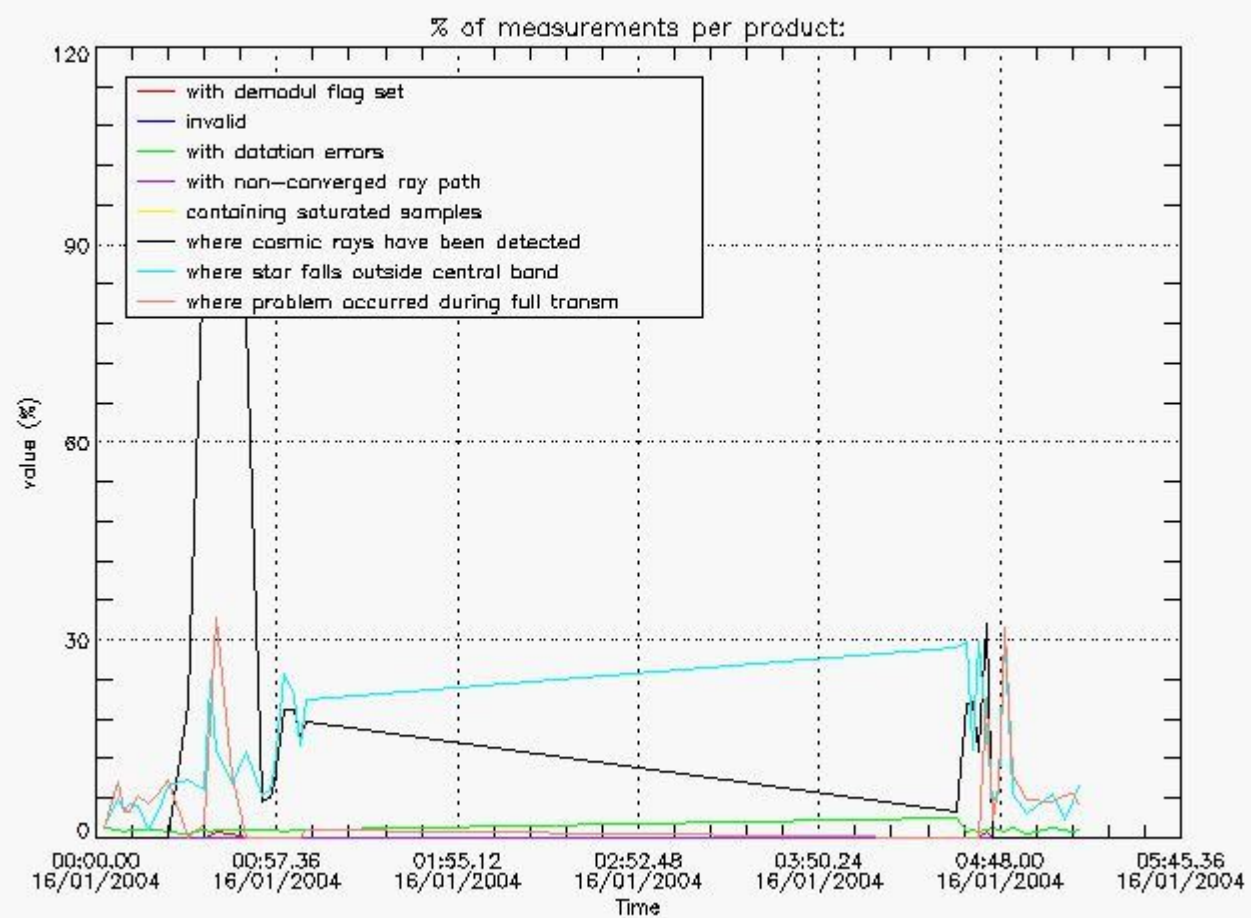

5.2 Plot quality information per product

6. Statistics and plot of tangent altitude of the last measurement (DARK & BRIGHT products without errors)

6.1 Statistics on tangent altitude lost:

Statistics	DARK	BRIGHT
Mean:	13.023	19.954
St. deviation:	4.9163	4.0960
Maximum:	19.498	24.845
Minimum:	5.7063	5.4825
Number of data:	18.000	17.000

6.2 Plot for DARK limb products