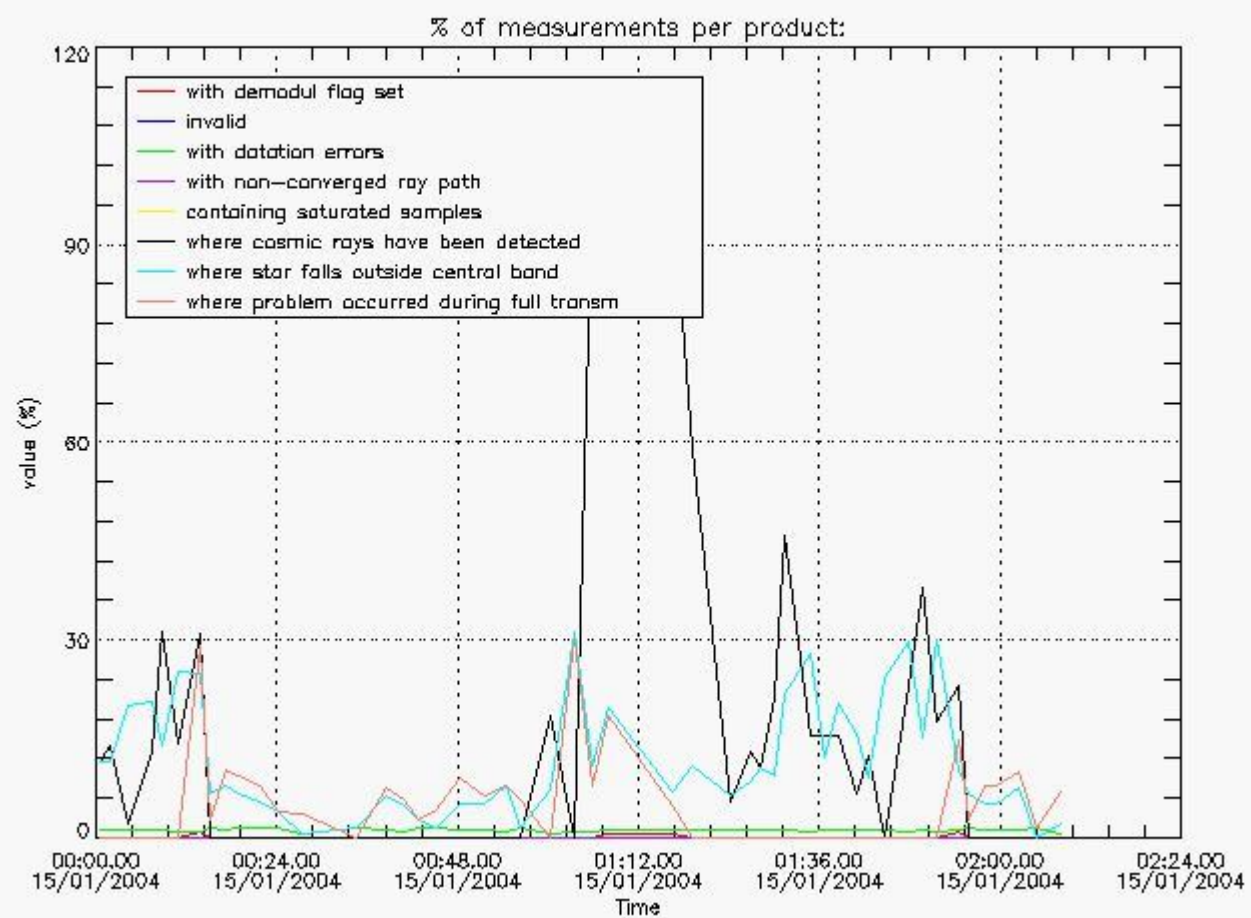

5.2 Plot quality information per product

6. Statistics and plot of tangent altitude of the last measurement (DARK & BRIGHT products without errors)

6.1 Statistics on tangent altitude lost:

Statistics	DARK	BRIGHT
Mean:	13.056	20.509
St. deviation:	4.2838	4.3551
Maximum:	19.677	28.449
Minimum:	5.6789	5.6086
Number of data:	27.000	22.000

6.2 Plot for DARK limb products