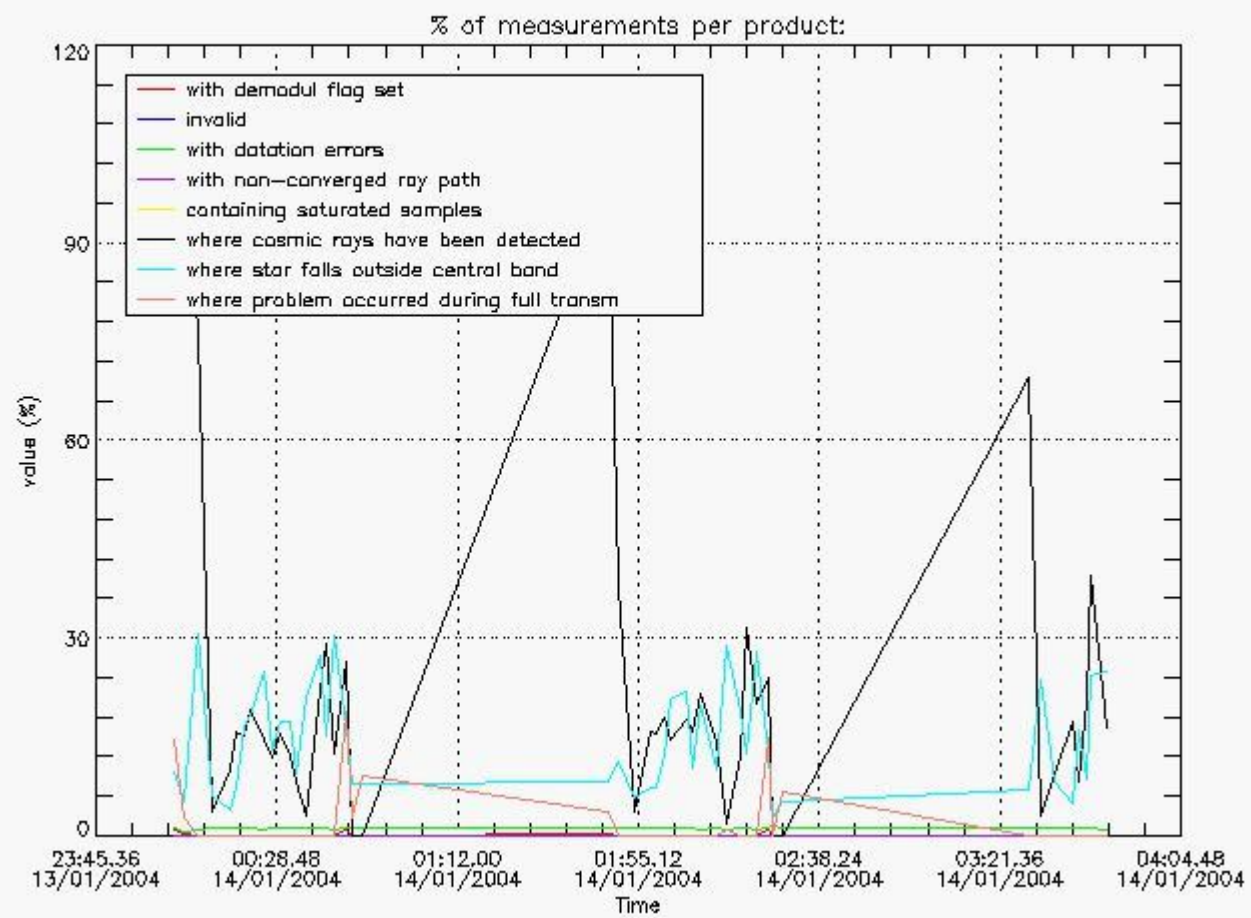

5.2 Plot quality information per product

6. Statistics and plot of tangent altitude of the last measurement (DARK & BRIGHT products without errors)

6.1 Statistics on tangent altitude lost:

Statistics	DARK	BRIGHT
Mean:	13.664	19.463
St. deviation:	4.9128	1.1269
Maximum:	21.843	20.928
Minimum:	4.3663	18.380
Number of data:	42.000	4.0000

6.2 Plot for DARK limb products