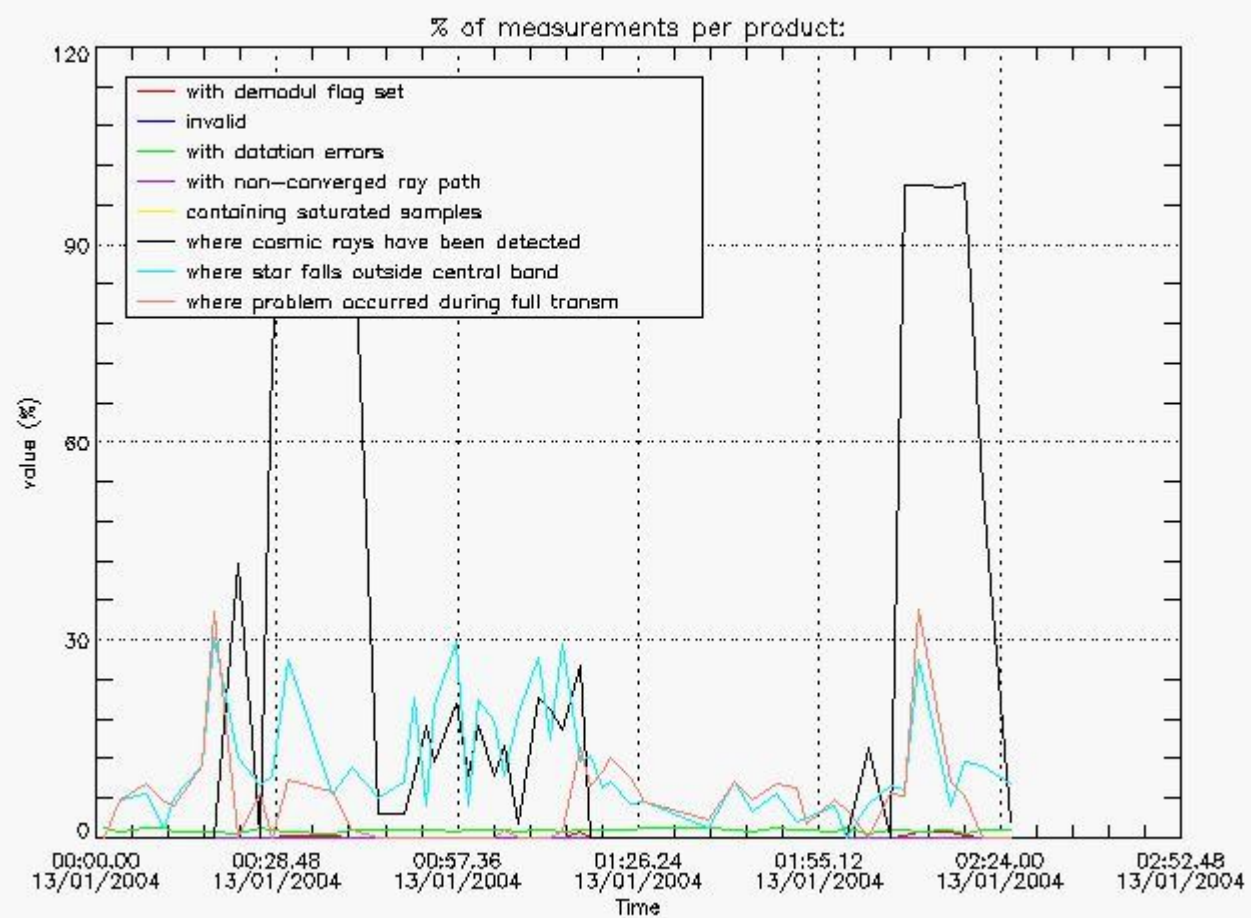

5.2 Plot quality information per product

6. Statistics and plot of tangent altitude of the last measurement (DARK & BRIGHT products without errors)

6.1 Statistics on tangent altitude lost:

Statistics	DARK	BRIGHT
Mean:	14.225	19.822
St. deviation:	5.0171	4.5338
Maximum:	20.588	28.322
Minimum:	5.3709	5.7471
Number of data:	27.000	22.000

6.2 Plot for DARK limb products