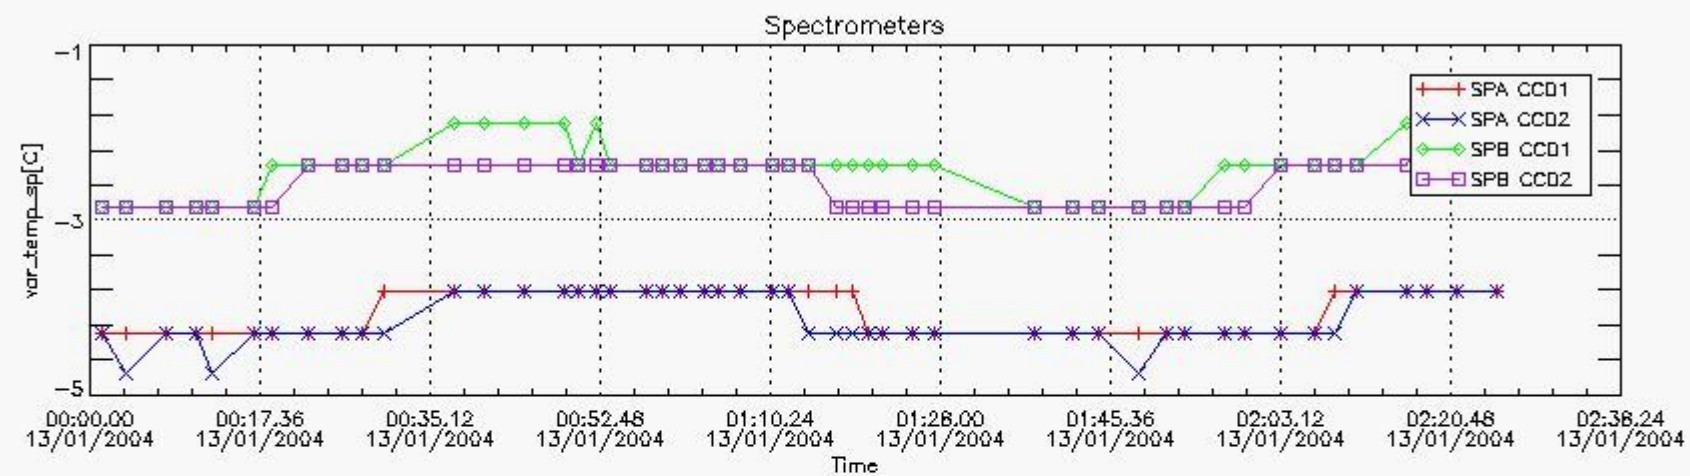

4. Overview of dark signal processing per product

The Dark Charge (DC) is a temperature-dependant signal added to the useful measurements and it is therefore subtracted from them during the processing. There are two phenomena that produce a continuous increase of the DC: the "hot pixels" (a pixel is "hot" when its DC exceeds by a significant amount its value measured on ground at the same temperature) and the "Random Telegraphic Signal" (abrupt change positive or negative of the CCD pixel signal, random in time, affecting only the DC part of the signal and not the photon generated signal).

In this section a list of products that did not use the Dark Sky Area (DSA) observation for the DC computation is given. It is also provided the mean DC plot per product for dark limb products with no error flag set.

4.1 All products used the DSA observation for the DC computation

4.2 Plot of mean dark charges per product: only products in DARK limb conditions without errors are used