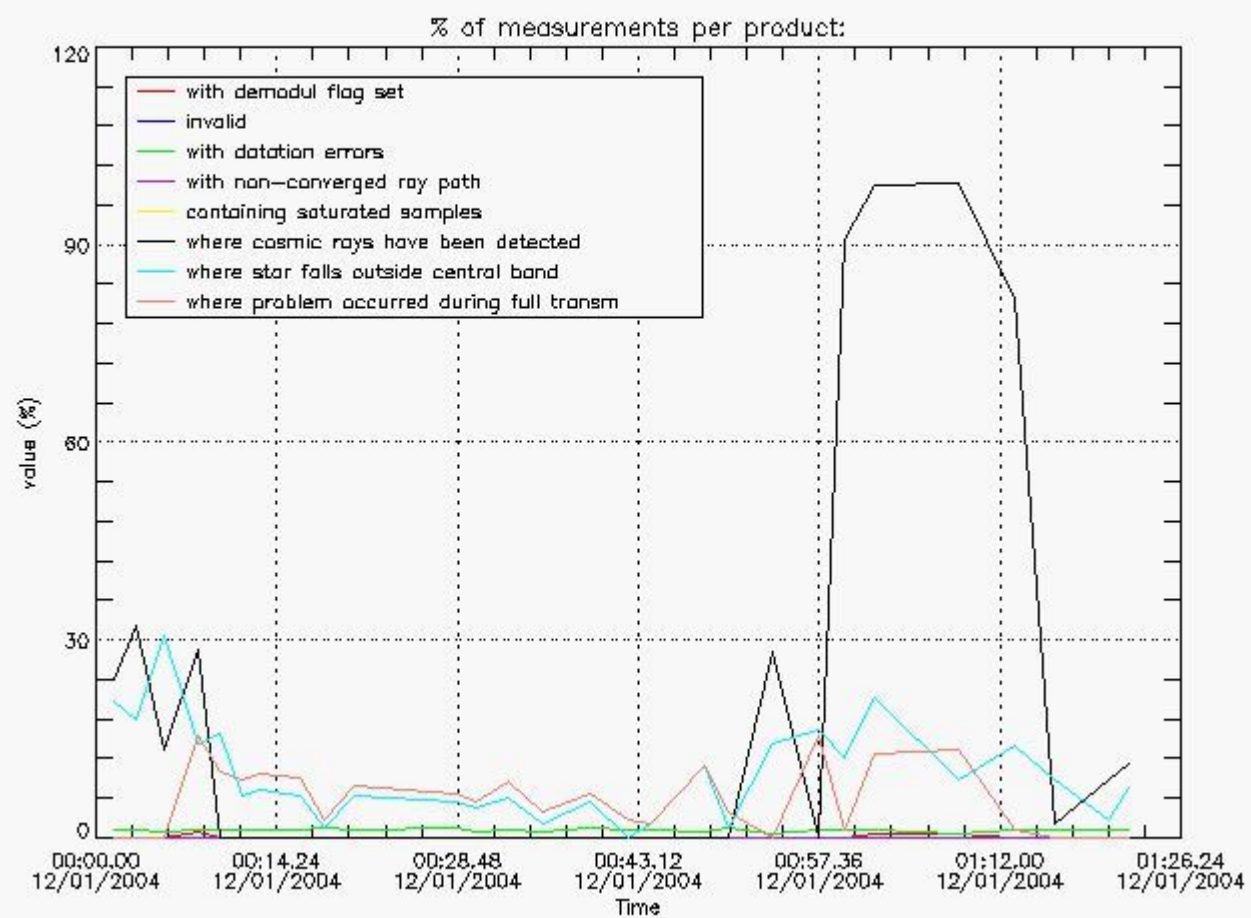

5.2 Plot quality information per product

6. Statistics and plot of tangent altitude of the last measurement (DARK & BRIGHT products without errors)

6.1 Statistics on tangent altitude lost:

Statistics	DARK	BRIGHT
Mean:	14.379	20.050
St. deviation:	4.7694	3.9050
Maximum:	22.841	25.230
Minimum:	5.5720	12.665
Number of data:	12.000	16.000

6.2 Plot for DARK limb products