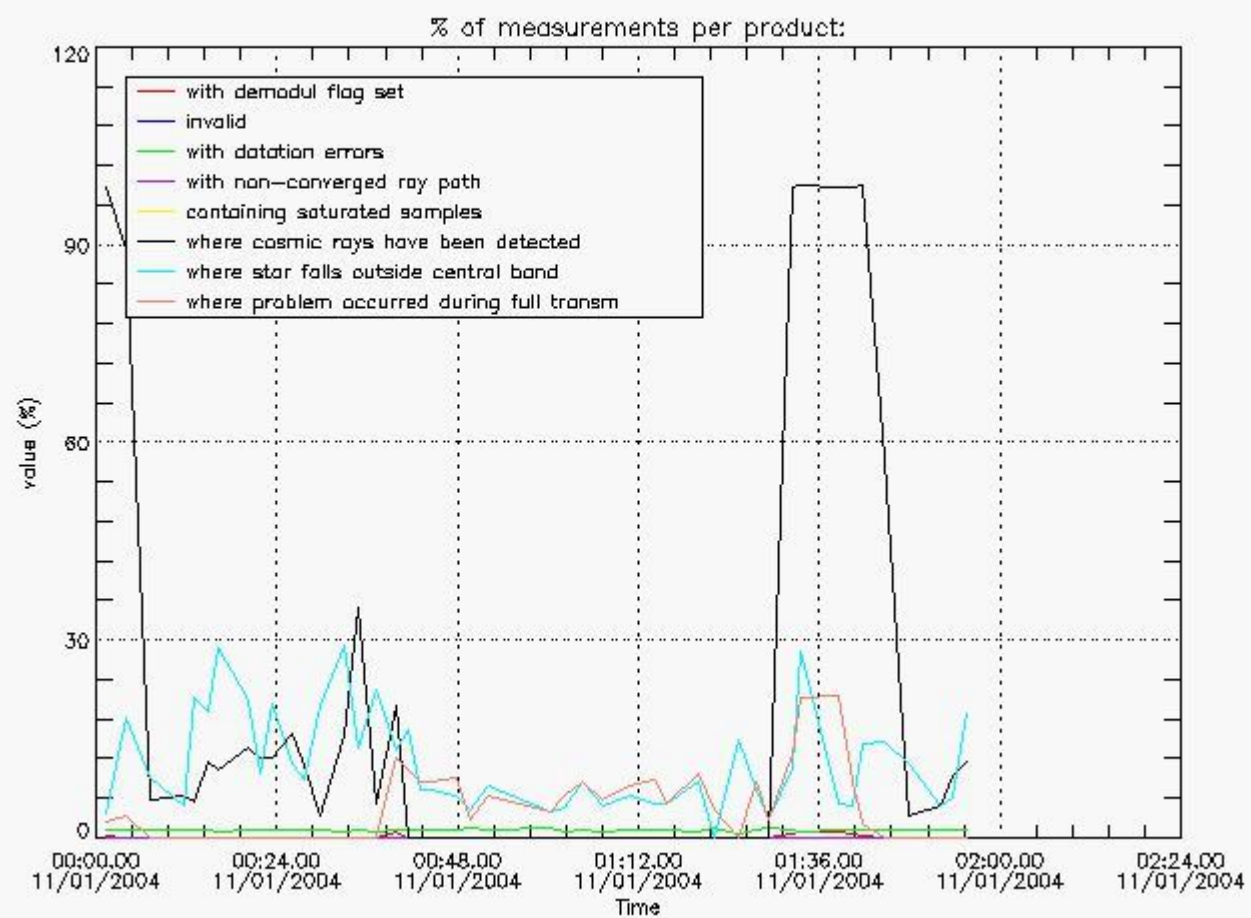

5.2 Plot quality information per product

6. Statistics and plot of tangent altitude of the last measurement (DARK & BRIGHT products without errors)

6.1 Statistics on tangent altitude lost:

Statistics	DARK	BRIGHT
Mean:	14.178	19.700
St. deviation:	4.7041	3.4676
Maximum:	21.461	25.122
Minimum:	5.6197	11.986
Number of data:	27.000	18.000

6.2 Plot for DARK limb products