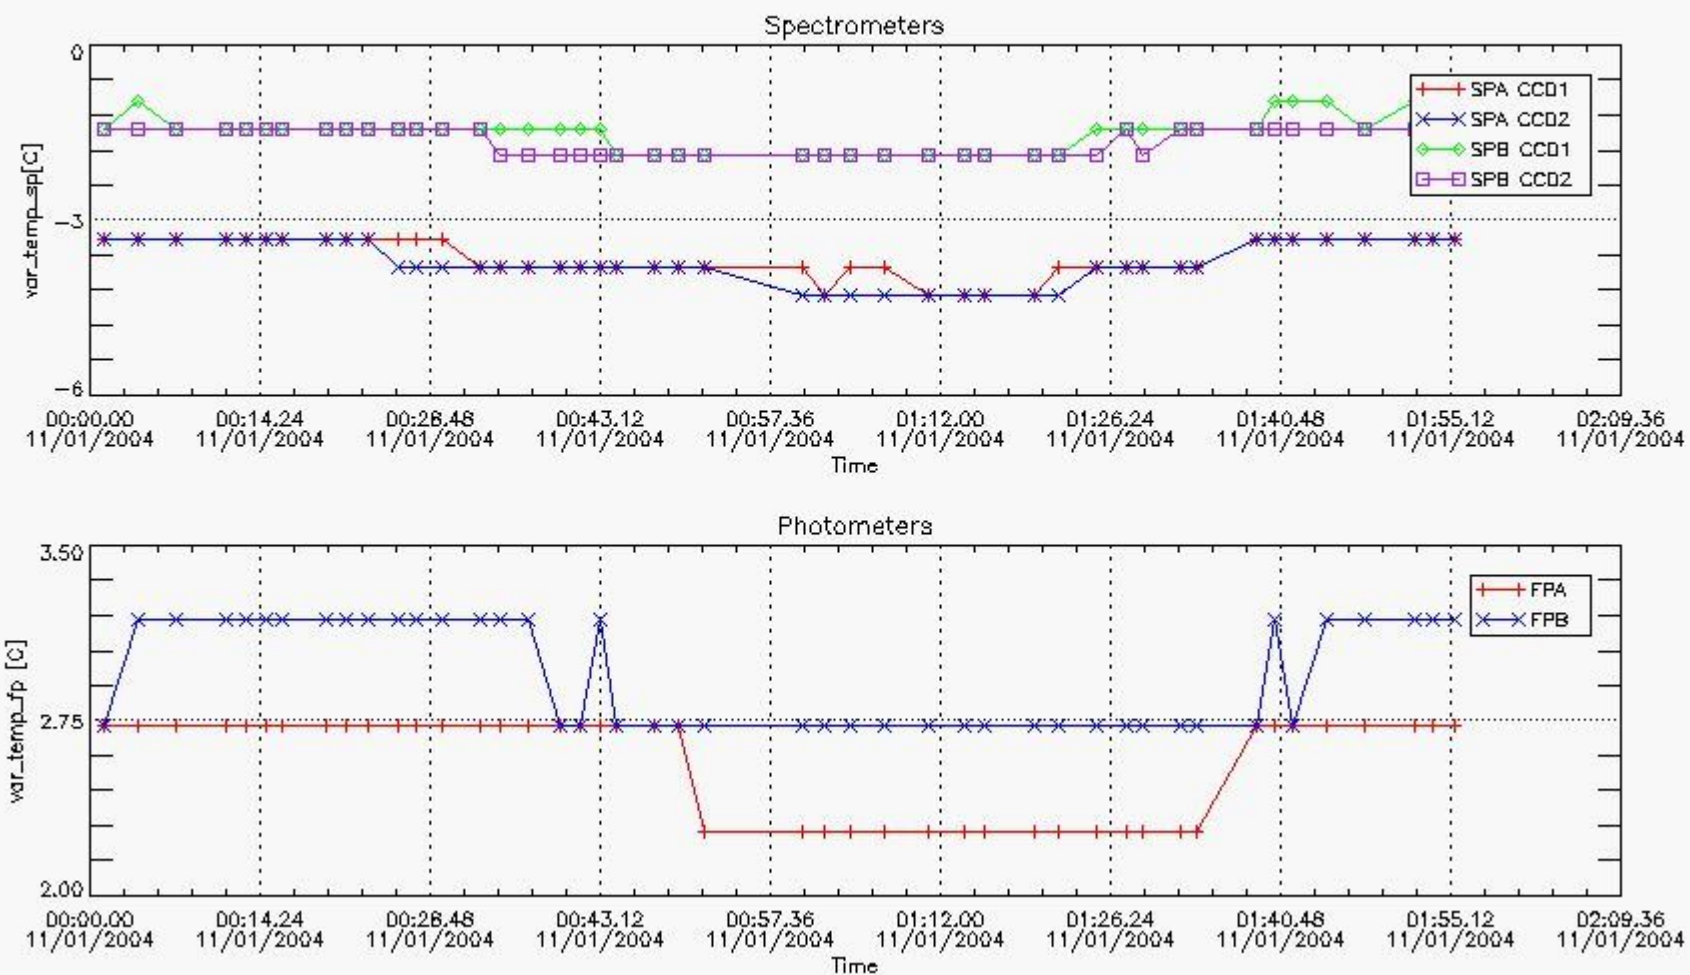

4. Overview of dark signal processing per product

The Dark Charge (DC) is a temperature-dependant signal added to the useful measurements and it is therefore subtracted from them during the processing. There are two phenomena that produce a continuous increase of the DC: the "hot pixels" (a pixel is "hot" when its DC exceeds by a significant amount its value measured on ground at the same temperature) and the "Random Telegraphic Signal" (abrupt change positive or negative of the CCD pixel signal, random in time, affecting only the DC part of the signal and not the photon generated signal).

In this section a list of products that did not use the Dark Sky Area (DSA) observation for the DC computation is given. It is also provided the mean DC plot per product for dark limb products with no error flag set.

4.1 All products used the DSA observation for the DC computation

4.2 Plot of mean dark charges per product: only products in DARK limb conditions without errors are used