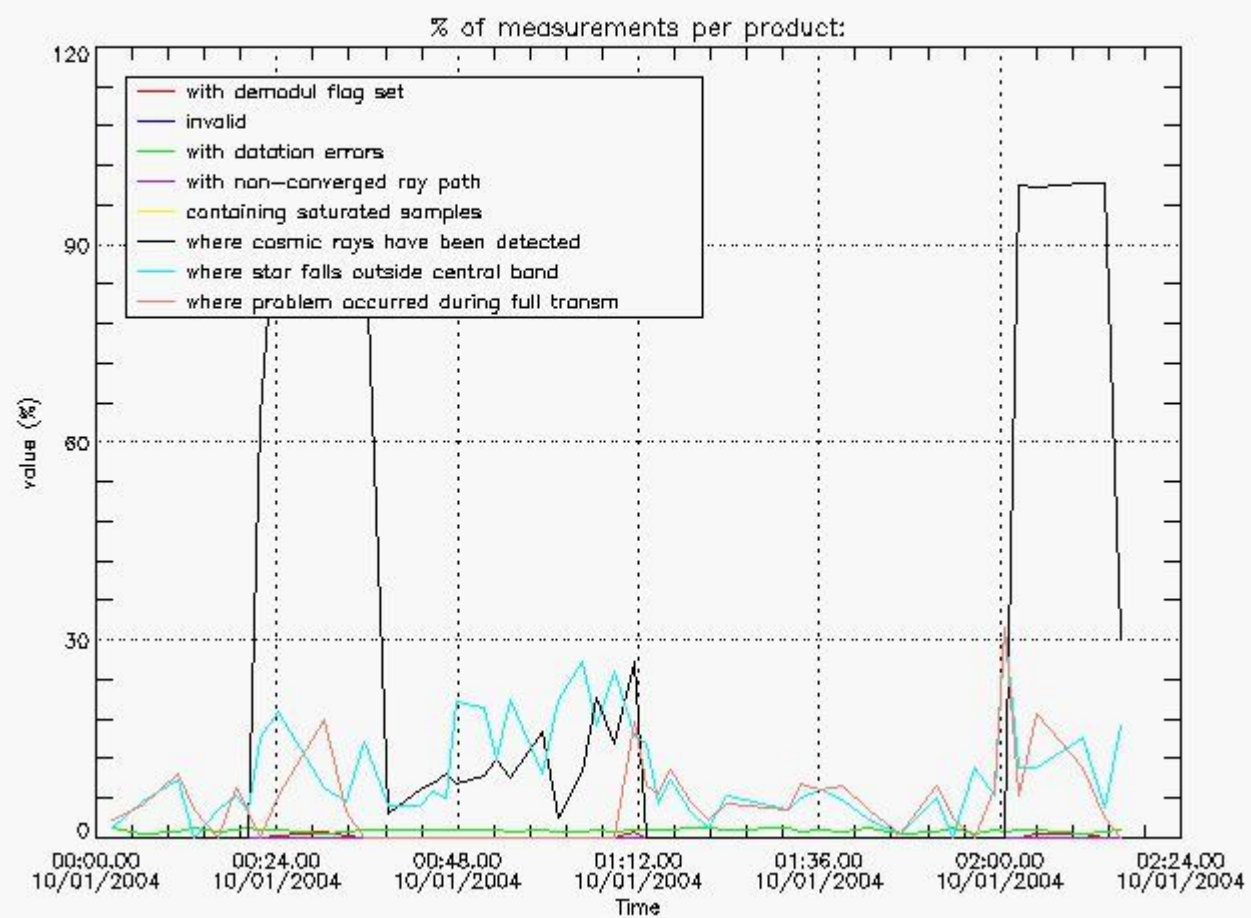

5.2 Plot quality information per product

6. Statistics and plot of tangent altitude of the last measurement (DARK & BRIGHT products without errors)

6.1 Statistics on tangent altitude lost:

Statistics	DARK	BRIGHT
Mean:	14.430	20.062
St. deviation:	4.0927	4.4058
Maximum:	20.618	26.258
Minimum:	7.6424	5.7763
Number of data:	24.000	24.000

6.2 Plot for DARK limb products