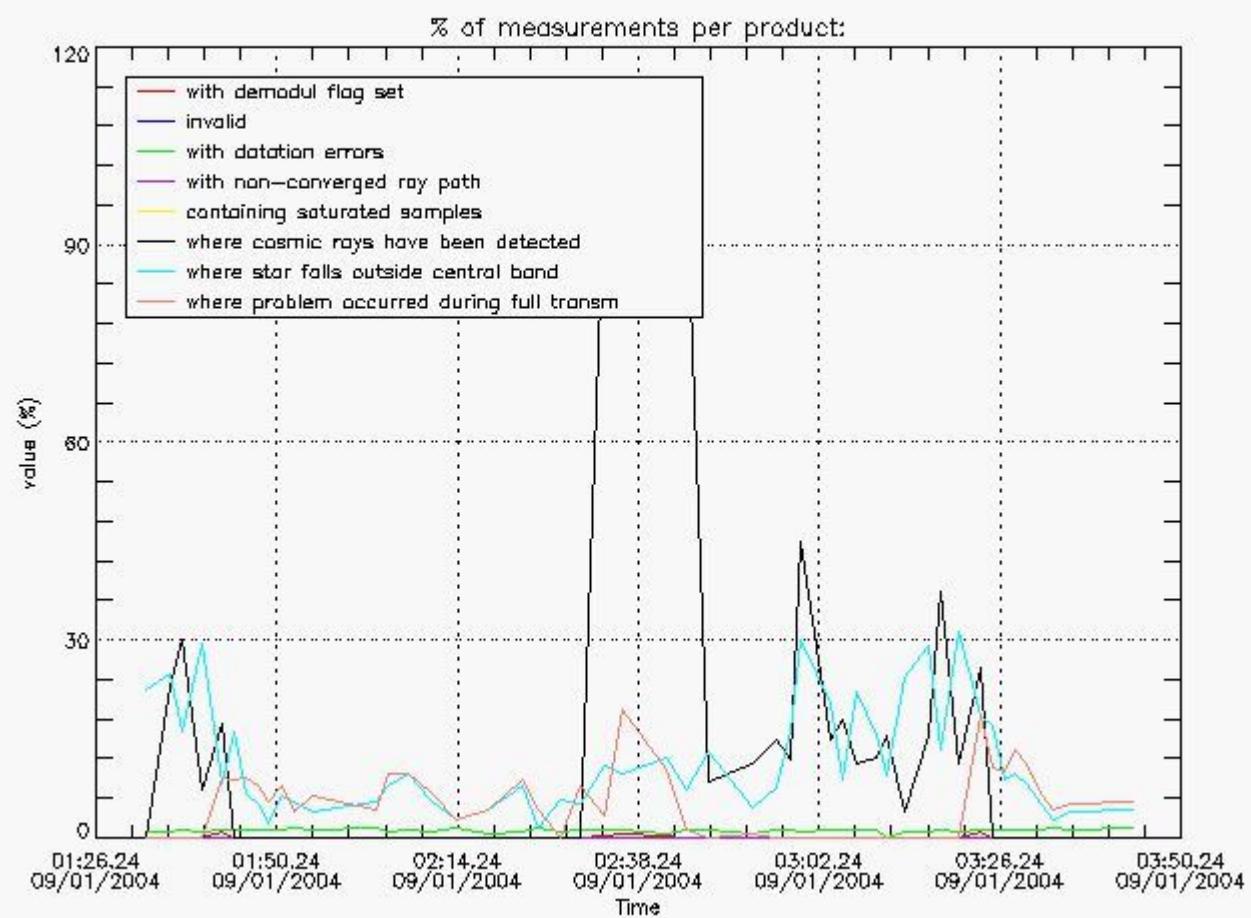

5.2 Plot quality information per product

6. Statistics and plot of tangent altitude of the last measurement (DARK & BRIGHT products without errors)

6.1 Statistics on tangent altitude lost:

Statistics	DARK	BRIGHT
Mean:	12.781	19.873
St. deviation:	4.6008	3.3667
Maximum:	20.182	25.178
Minimum:	5.3052	11.366
Number of data:	24.000	25.000

6.2 Plot for DARK limb products