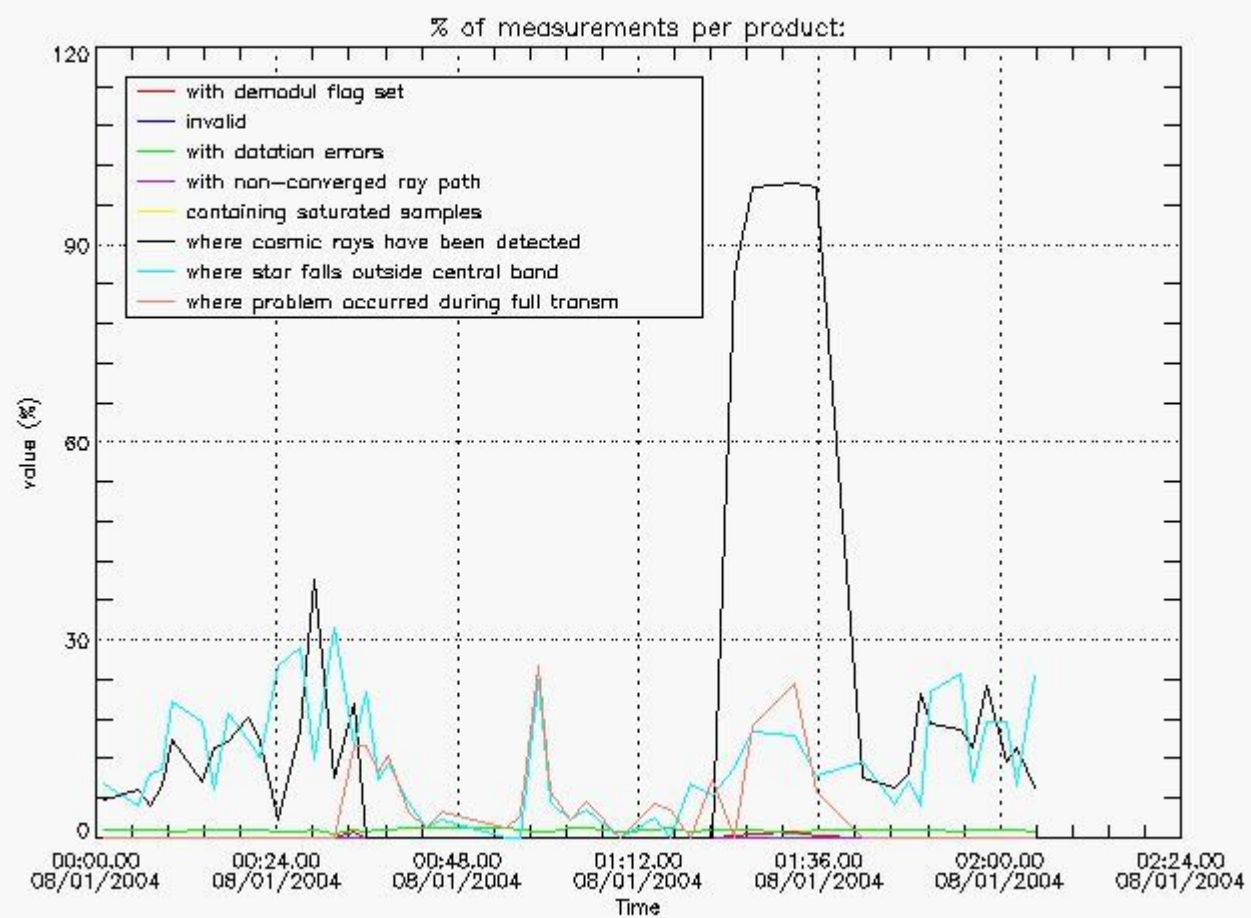

5.2 Plot quality information per product

6. Statistics and plot of tangent altitude of the last measurement (DARK & BRIGHT products without errors)

6.1 Statistics on tangent altitude lost:

Statistics	DARK	BRIGHT
Mean:	13.973	20.198
St. deviation:	4.5291	5.0912
Maximum:	21.937	25.263
Minimum:	5.2465	8.3279
Number of data:	30.000	17.000

6.2 Plot for DARK limb products