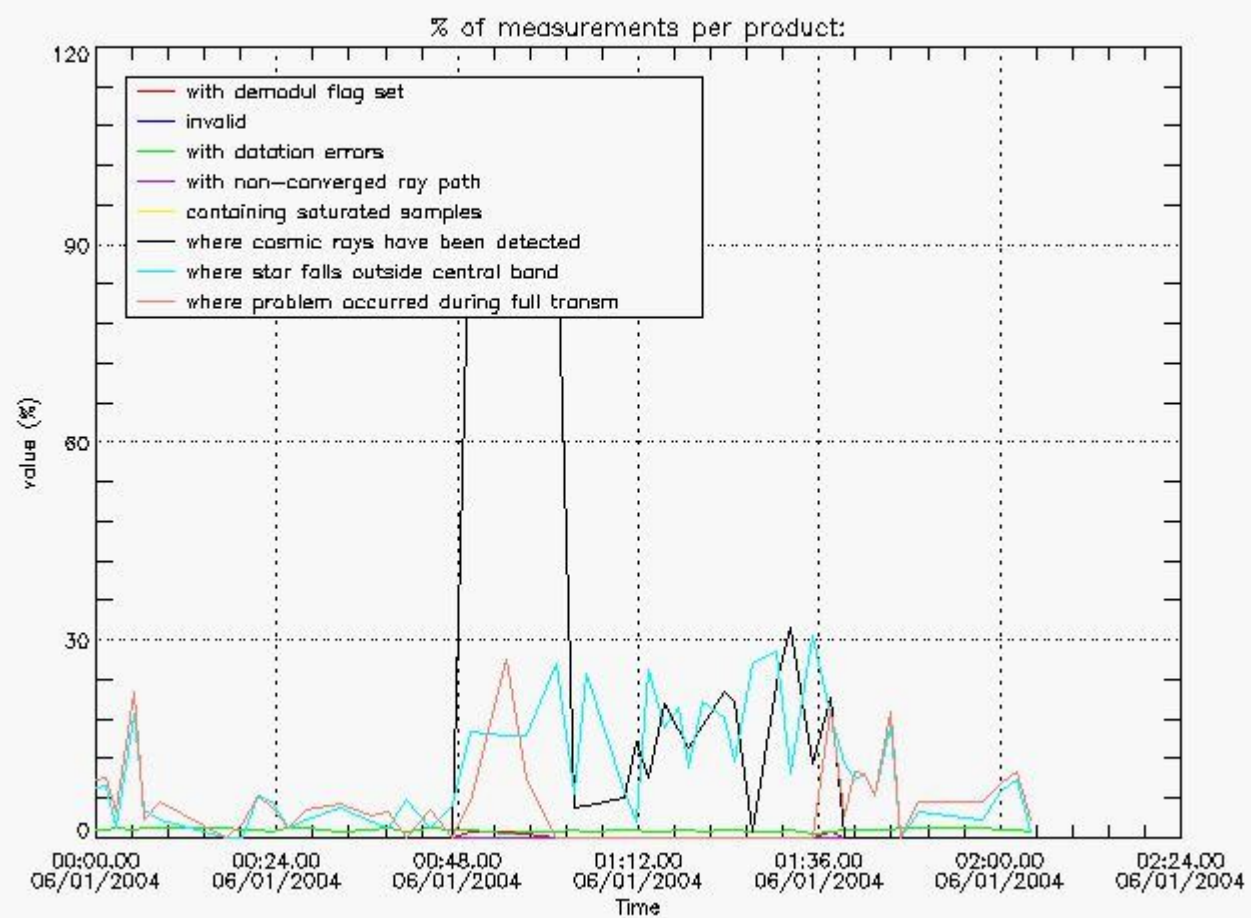

5.2 Plot quality information per product

6. Statistics and plot of tangent altitude of the last measurement (DARK & BRIGHT products without errors)

6.1 Statistics on tangent altitude lost:

Statistics	DARK	BRIGHT
Mean:	12.153	21.001
St. deviation:	4.8255	3.8507
Maximum:	21.762	26.422
Minimum:	5.3012	11.017
Number of data:	20.000	29.000

6.2 Plot for DARK limb products