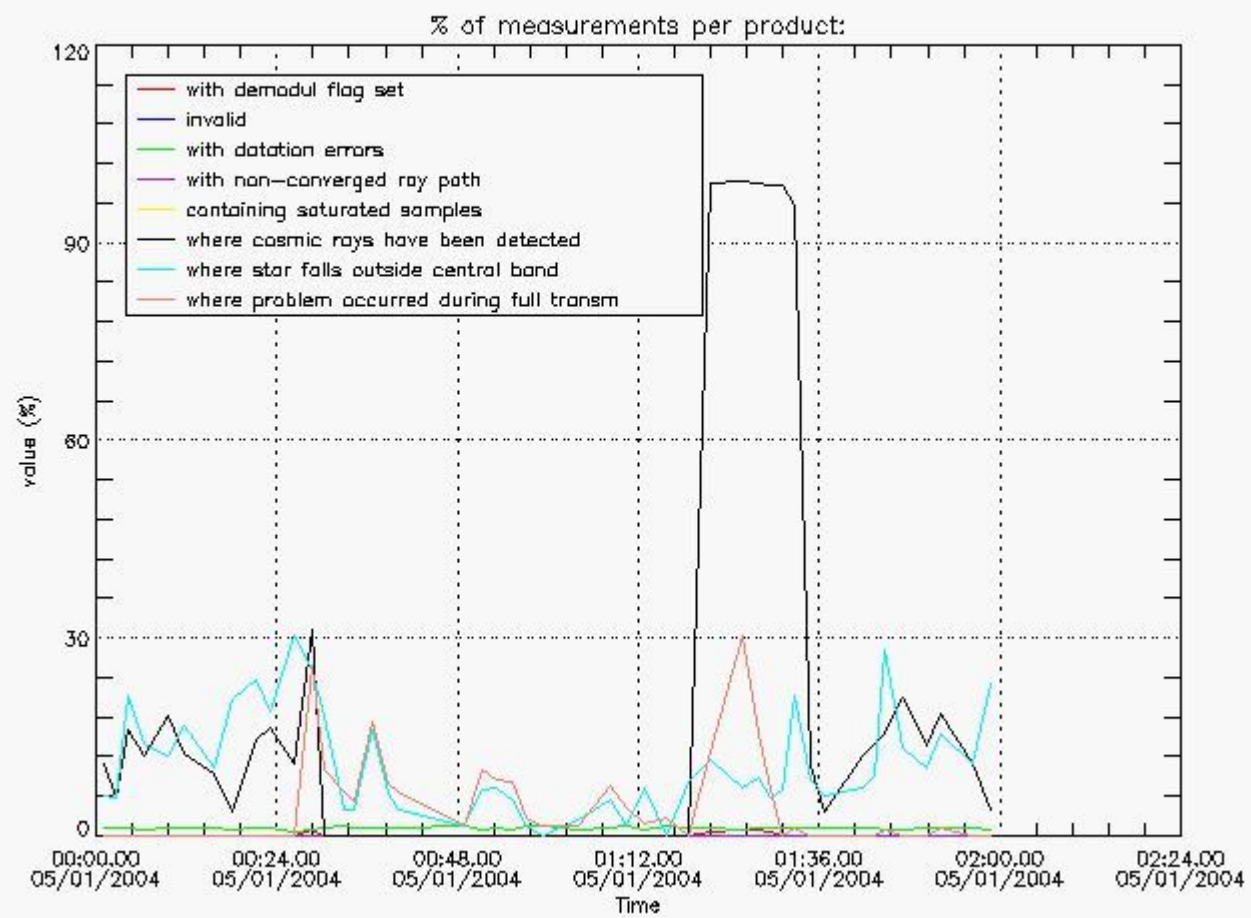

5.2 Plot quality information per product

6. Statistics and plot of tangent altitude of the last measurement (DARK & BRIGHT products without errors)

6.1 Statistics on tangent altitude lost:

Statistics	DARK	BRIGHT
Mean:	14.270	20.827
St. deviation:	4.4917	4.0709
Maximum:	20.887	25.972
Minimum:	5.4418	11.445
Number of data:	28.000	18.000

6.2 Plot for DARK limb products