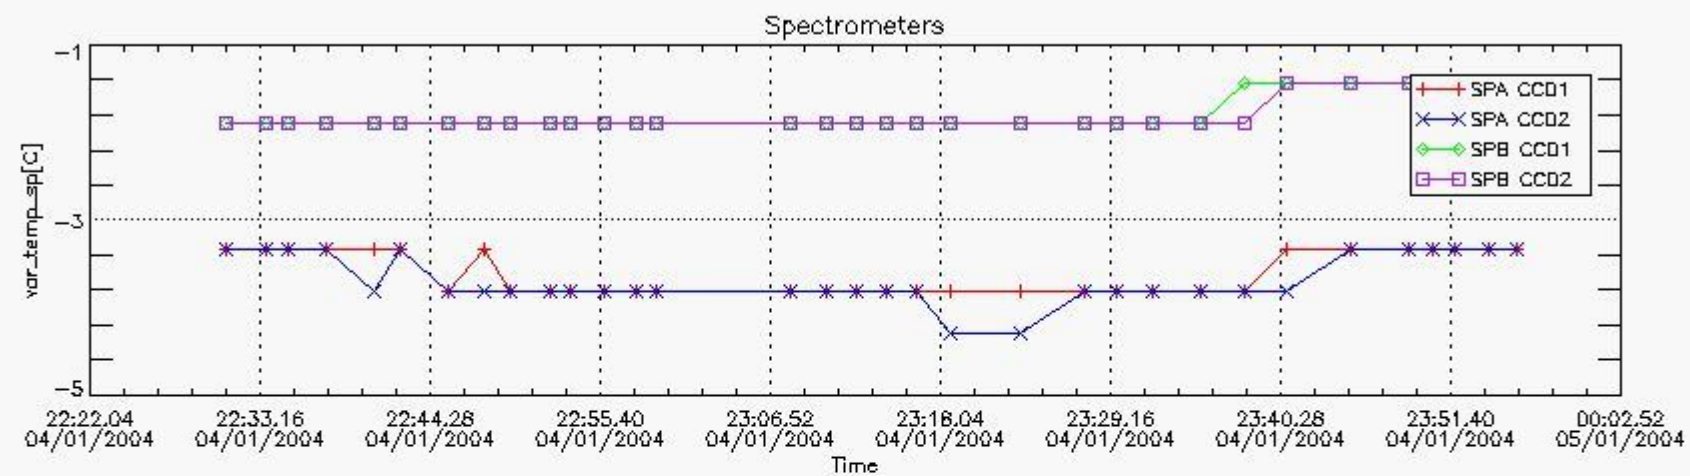

4. Overview of dark signal processing per product

The Dark Charge (DC) is a temperature-dependant signal added to the useful measurements and it is therefore subtracted from them during the processing. There are two phenomena that produce a continuous increase of the DC: the "hot pixels" (a pixel is "hot" when its DC exceeds by a significant amount its value measured on ground at the same temperature) and the "Random Telegraphic Signal" (abrupt change positive or negative of the CCD pixel signal, random in time, affecting only the DC part of the signal and not the photon generated signal).

In this section a list of products that did not use the Dark Sky Area (DSA) observation for the DC computation is given. It is also provided the mean DC plot per product for dark limb products with no error flag set.

4.1 All products used the DSA observation for the DC computation

4.2 Plot of mean dark charges per product: only products in DARK limb conditions without errors are used