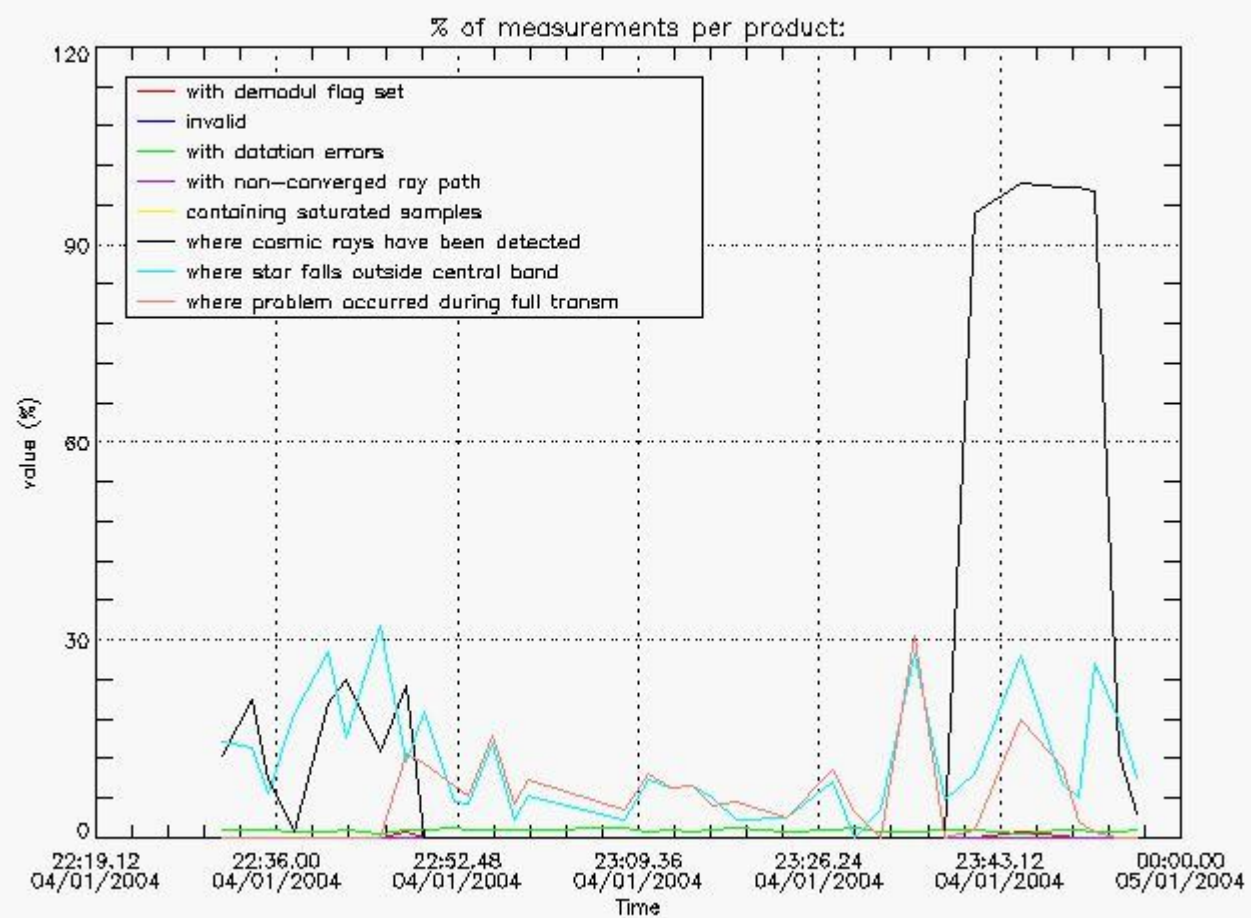

5.2 Plot quality information per product

6. Statistics and plot of tangent altitude of the last measurement (DARK & BRIGHT products without errors)

6.1 Statistics on tangent altitude lost:

Statistics	DARK	BRIGHT
Mean:	12.937	19.269
St. deviation:	4.9589	4.5386
Maximum:	20.446	25.618
Minimum:	5.5189	6.3583
Number of data:	15.000	18.000

6.2 Plot for DARK limb products