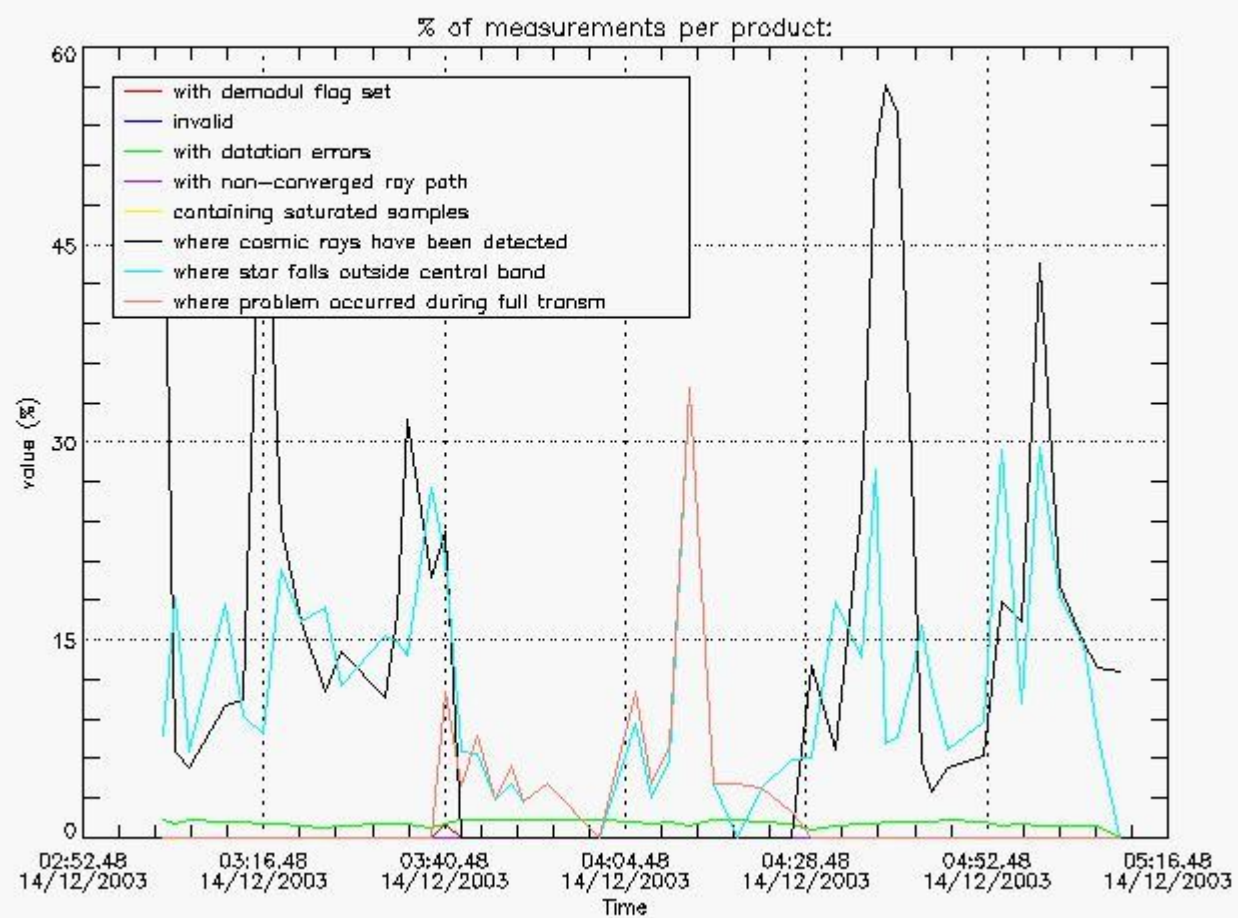

5.2 Plot quality information per product

6. Statistics and plot of tangent altitude of the last measurement (DARK & BRIGHT products without errors)

6.1 Statistics on tangent altitude lost:

Statistics	DARK	BRIGHT
Mean:	14.488	21.096
St. deviation:	5.2434	5.2020
Maximum:	31.324	27.851
Minimum:	4.8460	4.4558
Number of data:	33.000	15.000

6.2 Plot for DARK limb products