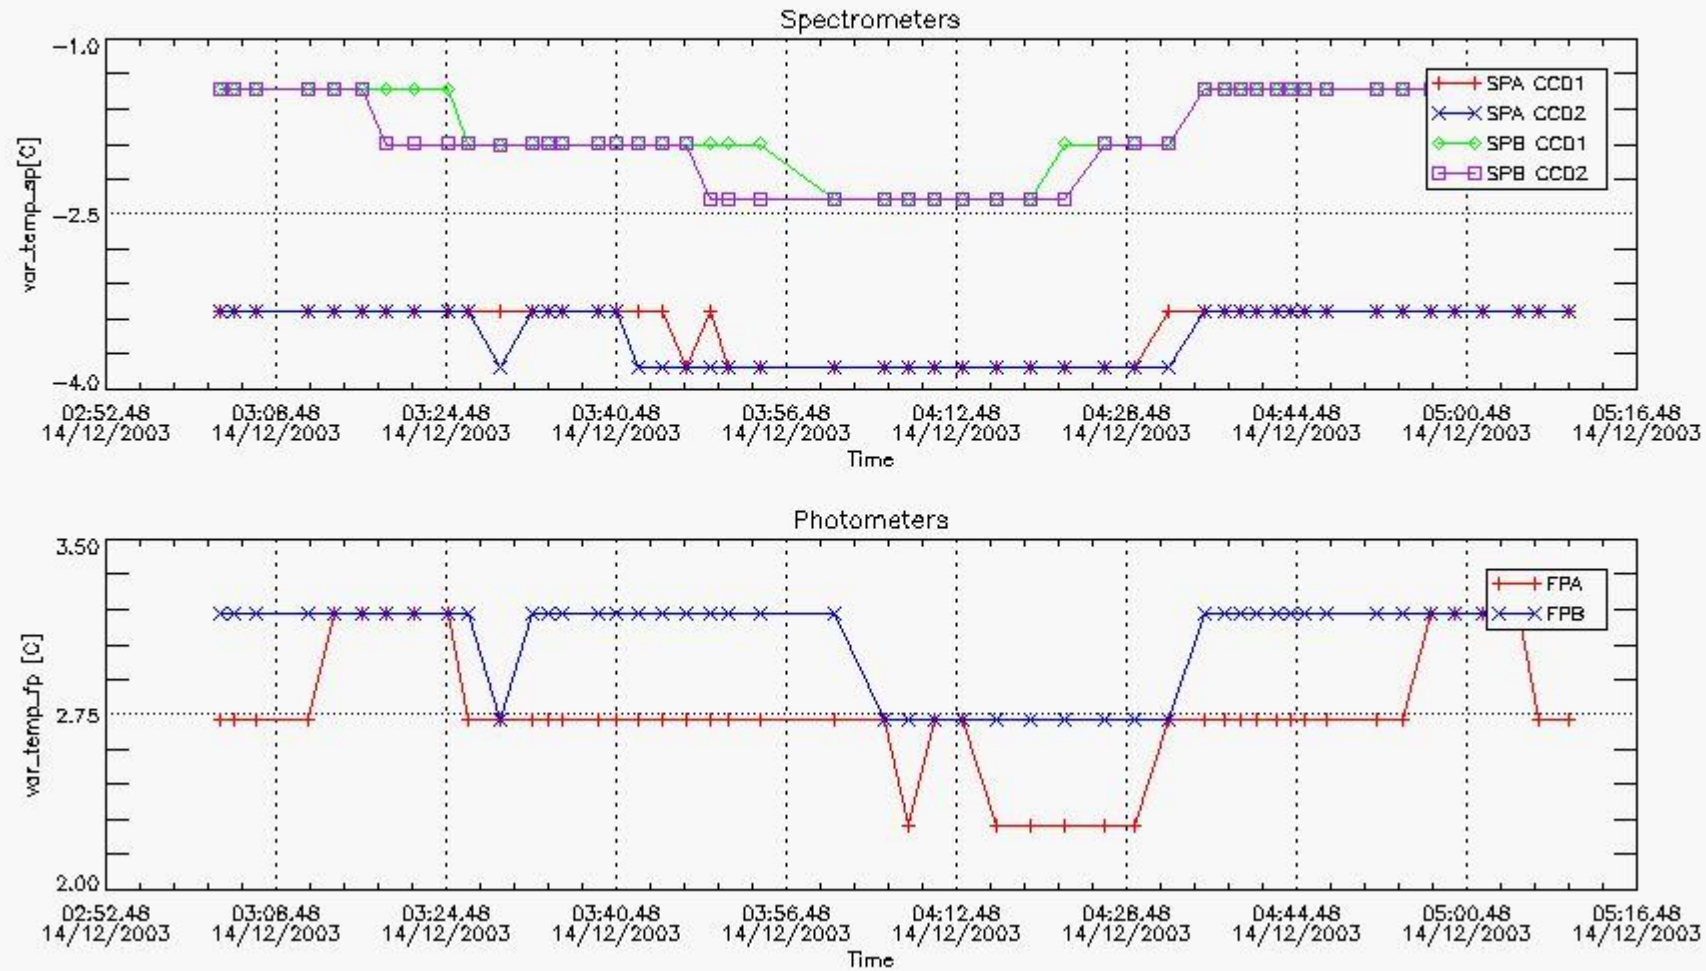

## 2. Summary of products arrived in PCF

[2.1 Level 0 products arrived in PCF \(see template \[here\]\(#\)\)](#)

[2.2 Summary of processed GOM\\_TRA\\_1P products.](#)

| Filename | UTC Start time | Limb | Duration | Star Id | Star Name | Star Mag | Star Temp | Nb Meas | Orbit | Prod. error |
|----------|----------------|------|----------|---------|-----------|----------|-----------|---------|-------|-------------|
|----------|----------------|------|----------|---------|-----------|----------|-----------|---------|-------|-------------|

### 3. Plot of GOMOS spectrometers and photometers temperatures from level 1b data